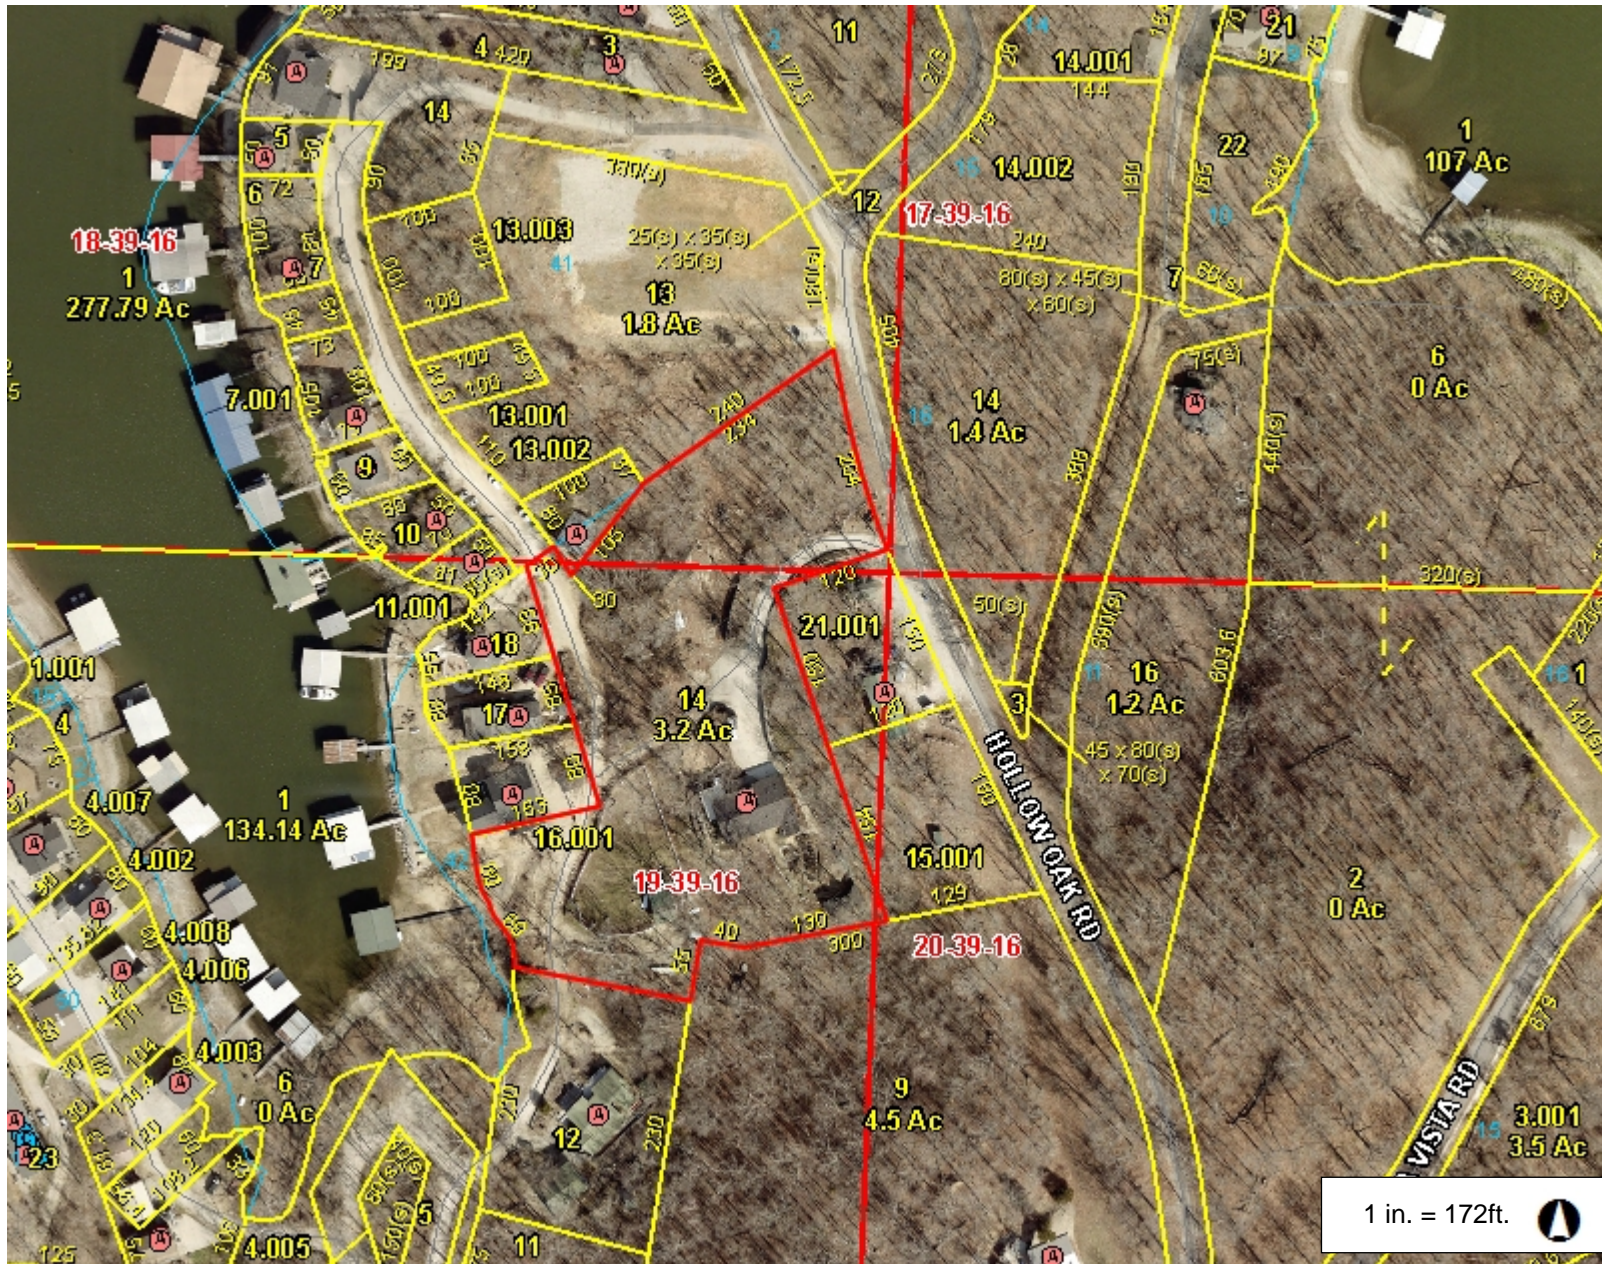

# Camden County, MO

- Legend**
- Highway
    - Interstate Highway
    - US Highway
    - Numbered State Highway
    - Lettered State Highway
  - Road
  - Address Point
  - Condo Point
  - Parcel
  - Corporate Limit Line
  - Land Hook
    - DASHED LAND HOOK
    - SOLID LAND HOOK
  - Original Lot
  - Section
  - County Boundary

**Notes**  
28 Delancey St 65079

This Cadastral Map is for informational purposes only. It does not purport to represent a property boundary survey of the parcels shown and shall not be used for conveyances or the establishment of property boundaries.  
THIS MAP IS NOT TO BE USED FOR NAVIGATION

344.5      0      172.25      344.5 Feet