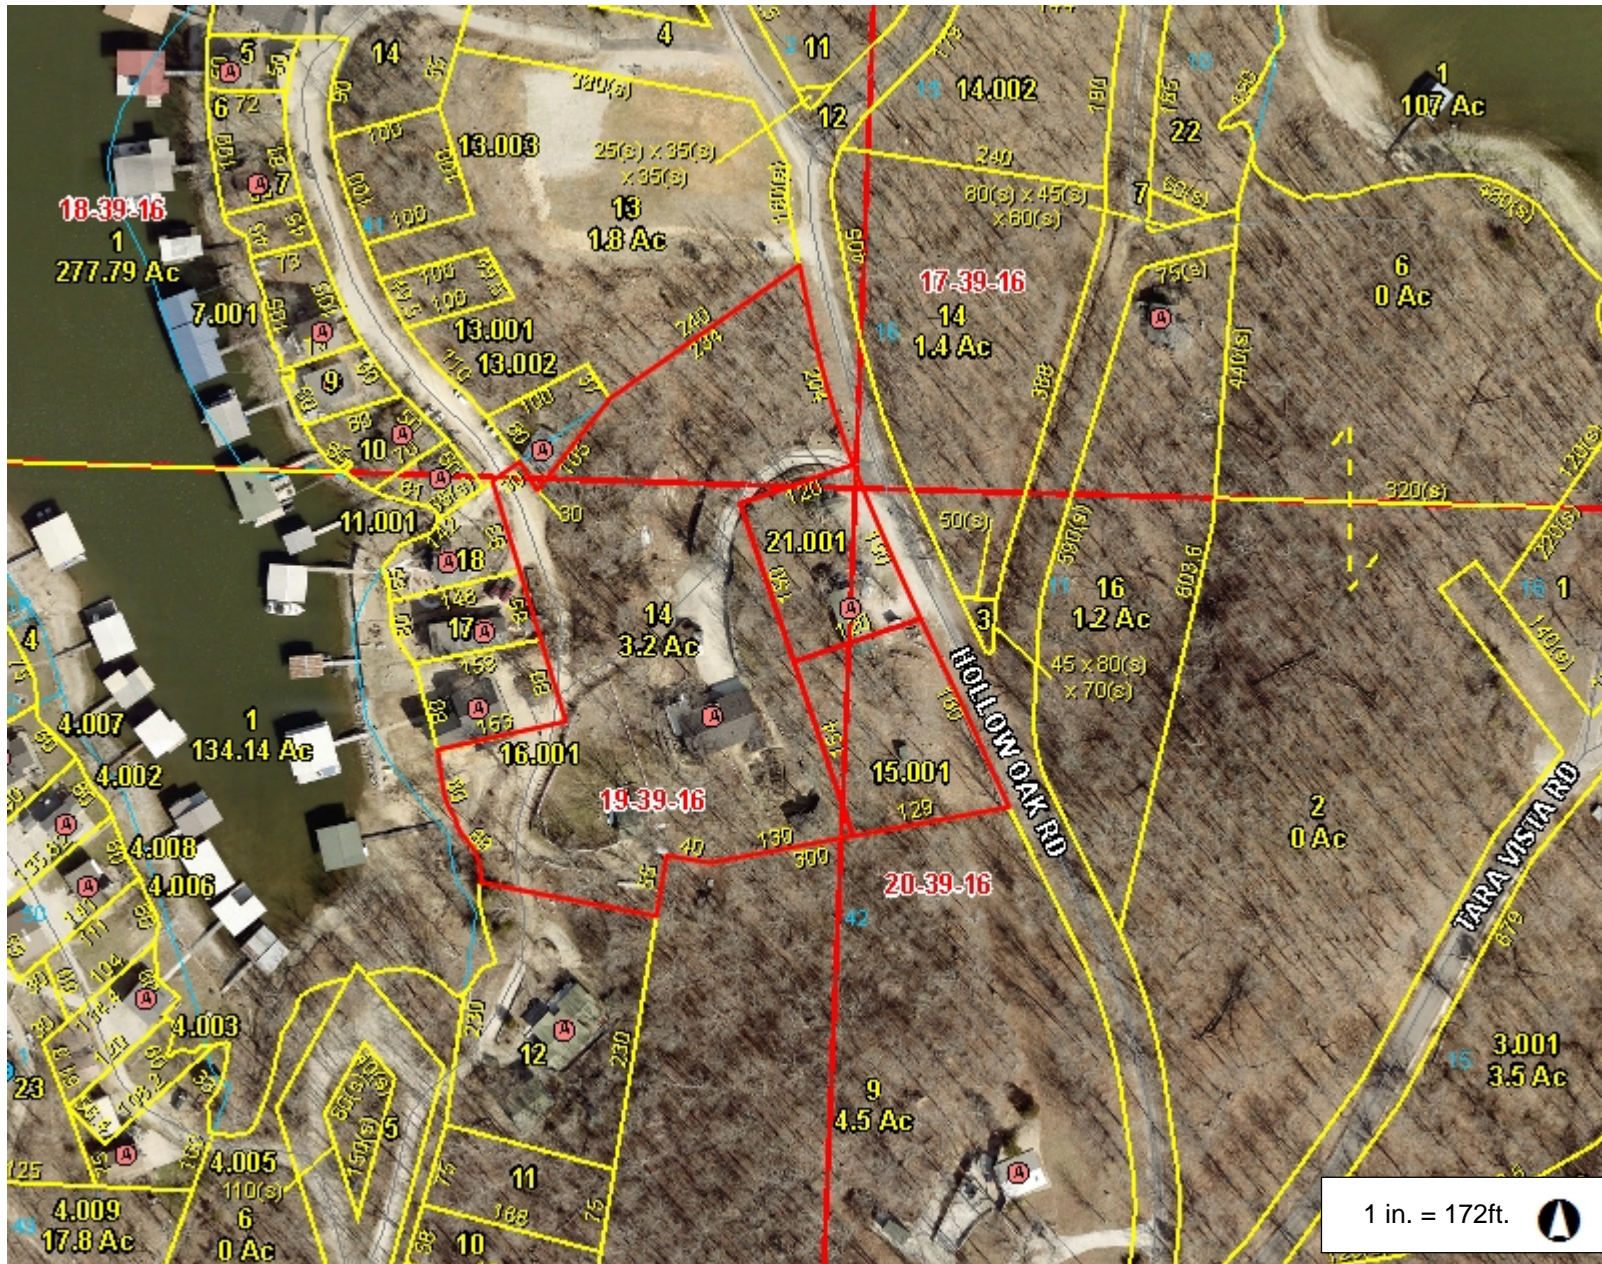

Camden County, MO

Legend

- Highway
 - Interstate Highway
 - US Highway
 - Numbered State Highway
 - Lettered State Highway
- Road
- Address Point
- Condo Point
- Parcel
- Corporate Limit Line
- Land Hook
 - DASHED LAND HOOK
 - SOLID LAND HOOK
- Original Lot
- Section
- County Boundary

1 in. = 172ft.

344.5 0 172.25 344.5 Feet

This Cadastral Map is for informational purposes only. It does not purport to represent a property boundary survey of the parcels shown and shall not be used for conveyances or the establishment of property boundaries.

THIS MAP IS NOT TO BE USED FOR NAVIGATION

Notes

28 Delancey St 65079