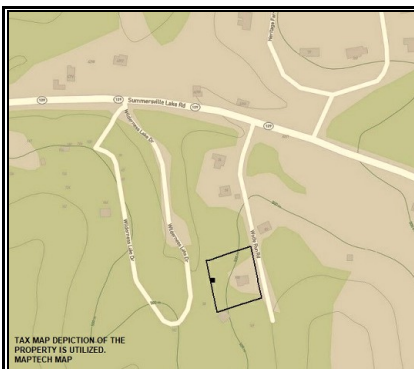

TAX MAP DEPICTION OF THE
PROPERTY IS UTILIZED.
GOOGLE EARTH OCT 2022 IMAGERY

PEAK POINT @ BATTLE RUN

Nicholas County, WV

GOOGLE EARTH MAP

Elevation: 1640' +/-

Google Coordinates:

LAT 38.219521 (N), LON -80.915912 (W)

This map is for general location purposes only.

Consult a licensed land surveyor for actual boundary location and acreage.