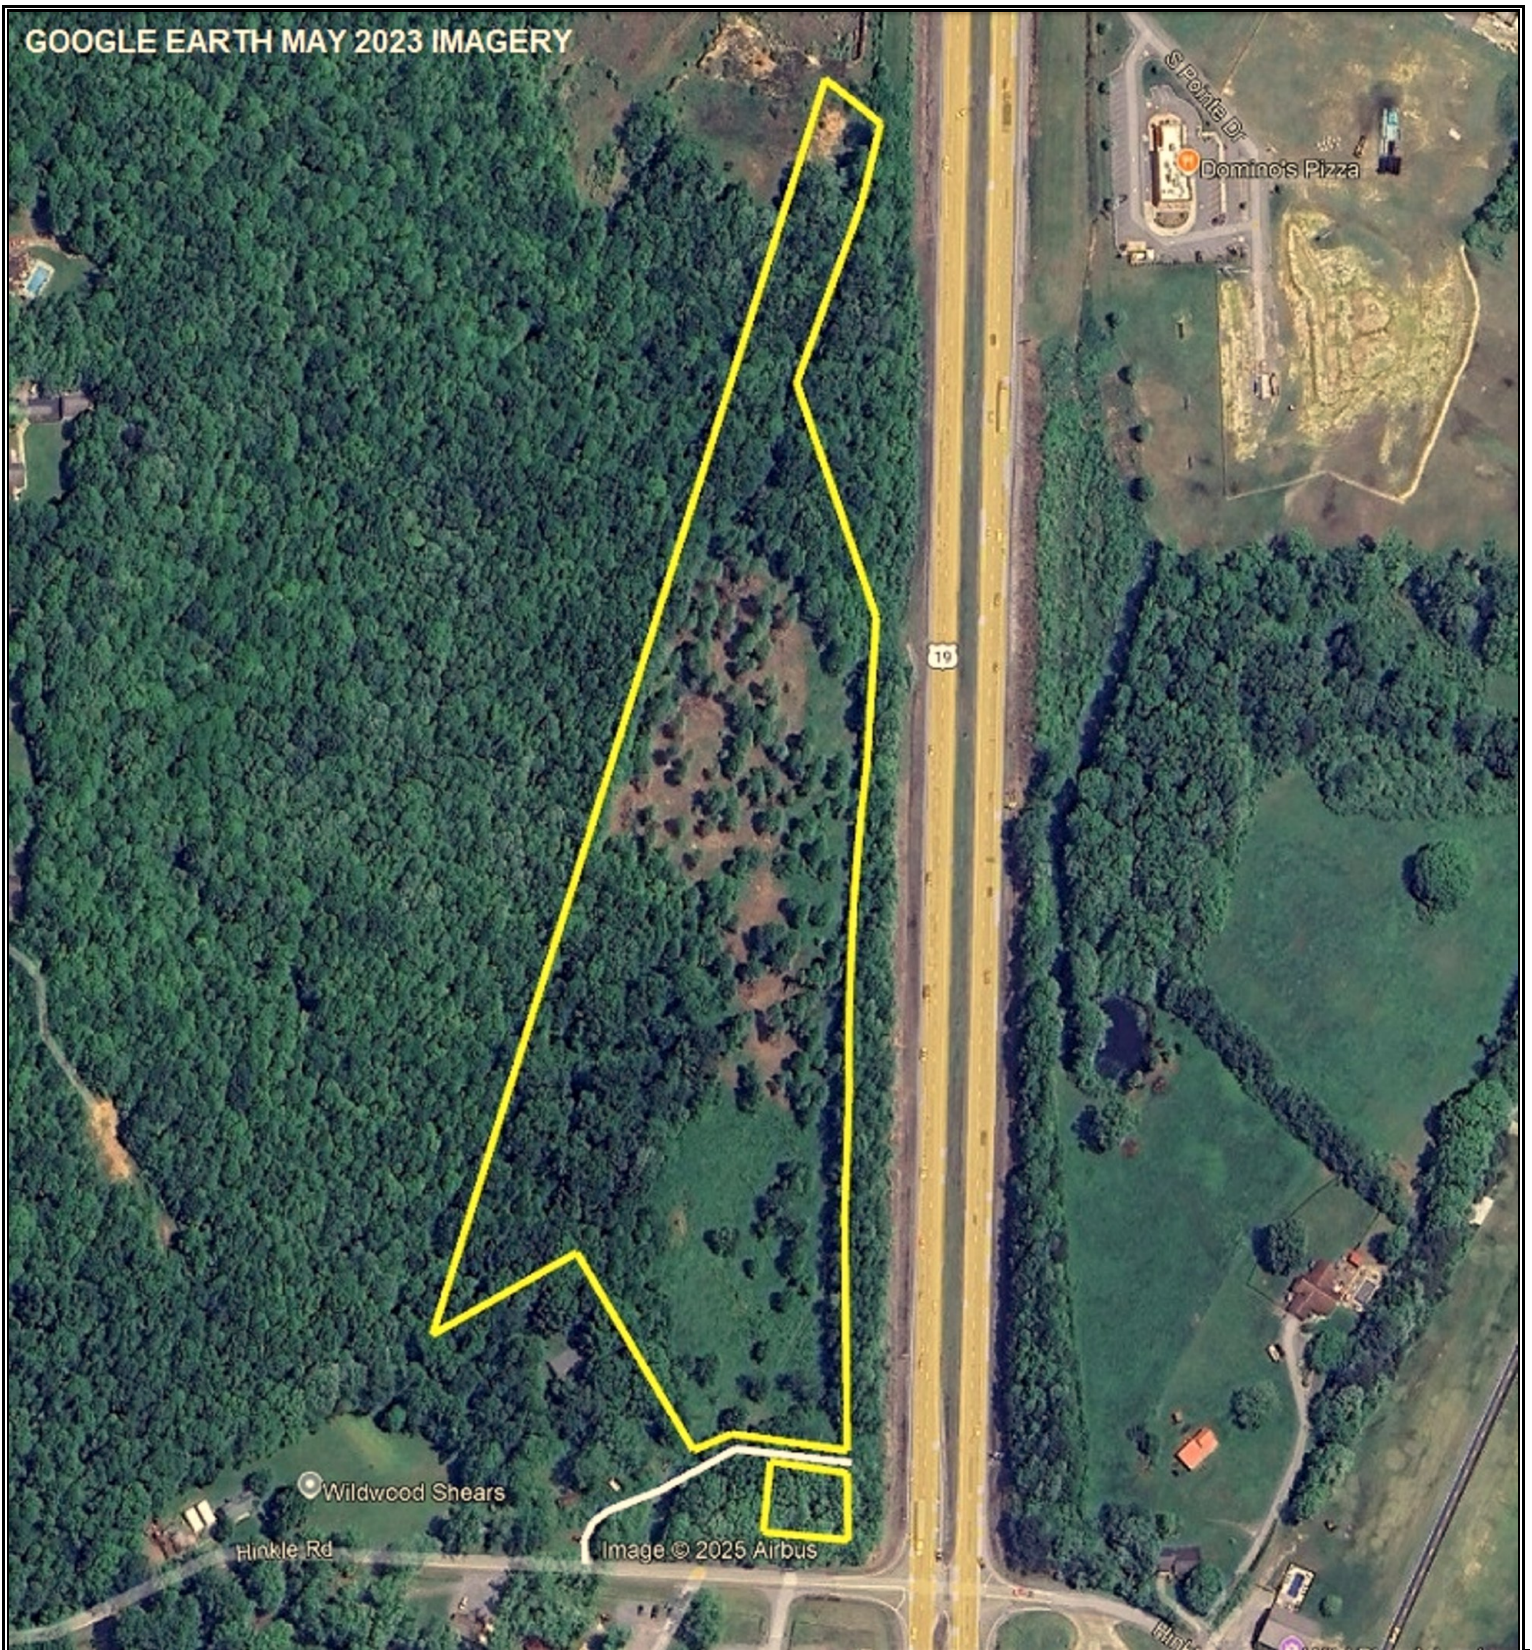

GOOGLE EARTH MAY 2023 IMAGERY

462 HINKLE ROAD, FAYETTEVILLE, WV

Fayette County, WV

GOOGLE EARTH MAP

Elevation Range: 1870' - 1937' +/-

Google Coordinates:

LAT 38.025223 (N), LON -81.124080 (W)

This map is for general location purposes only.

Consult a licensed land surveyor for actual boundary location and acreage.

TAX PARCELS DEPICTION IS UTILIZED.