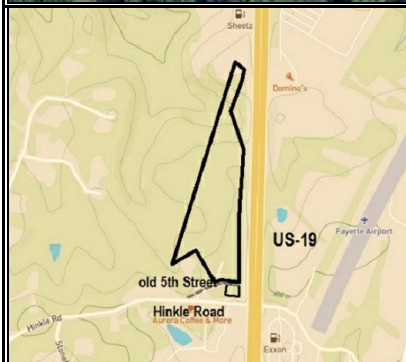

GOOGLE EARTH MAY 2023 IMAGERY

462 HINKLE ROAD, FAYETTEVILLE, WV

Fayette County, WV

GOOGLE EARTH MAP

Elevation Range: 1870' - 1937' +/-

Google Coordinates:

LAT 38.025223 (N), LON -81.124080 (W)

This map is for general location purposes only.

Consult a licensed land surveyor for actual boundary location and acreage.

TAX PARCELS DEPICTION IS UTILIZED.