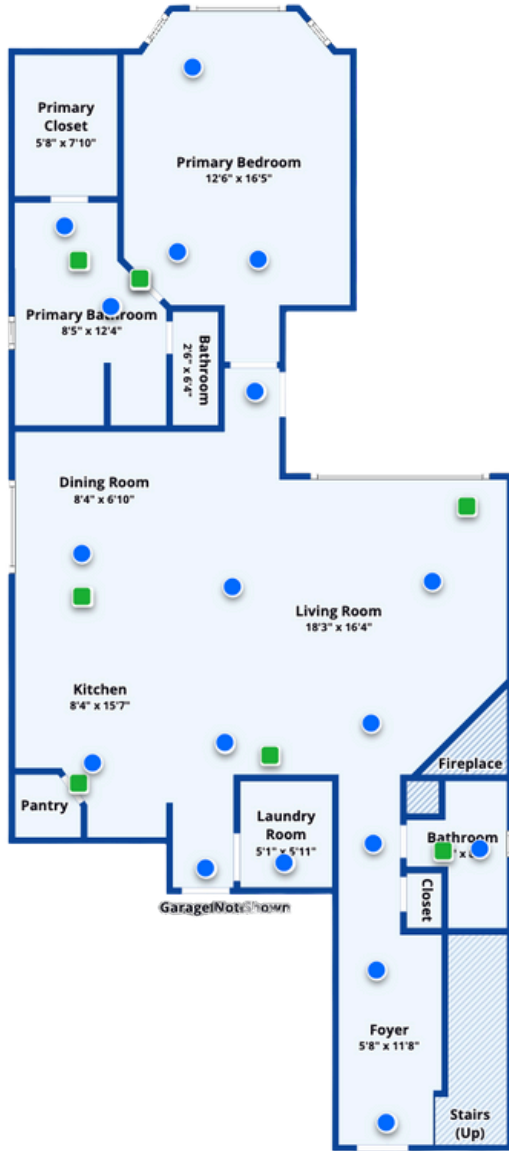

FLOOR PLAN

2451 Brightling Bend, Forney, TX 75126

Floor 1

Floor 2