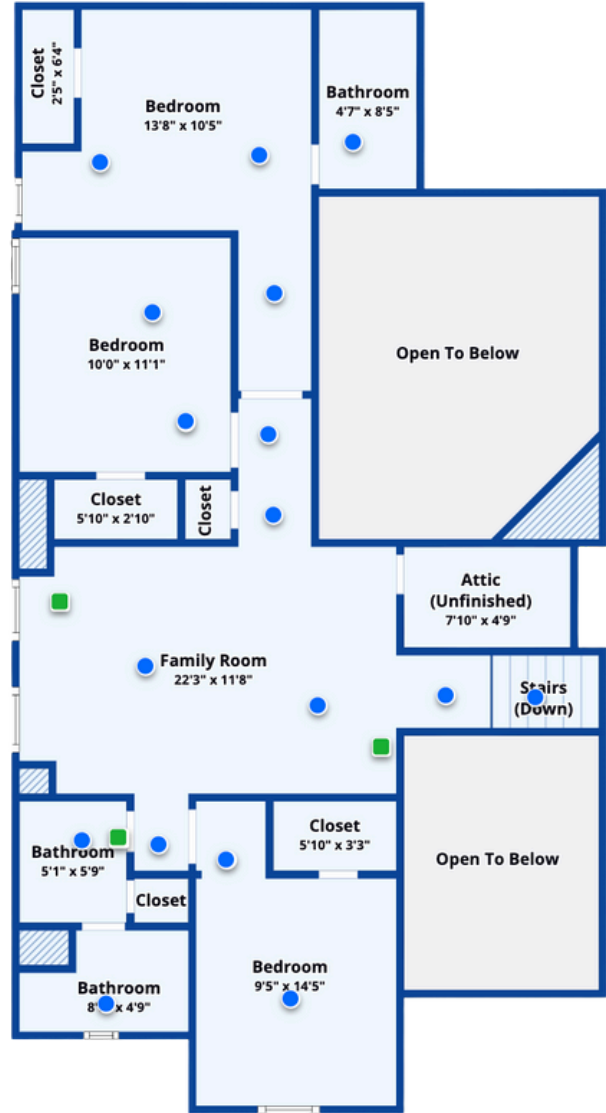

FLOOR PLAN

2451 Brightling Bend, Forney, TX 75126

Floor 1

Floor 2