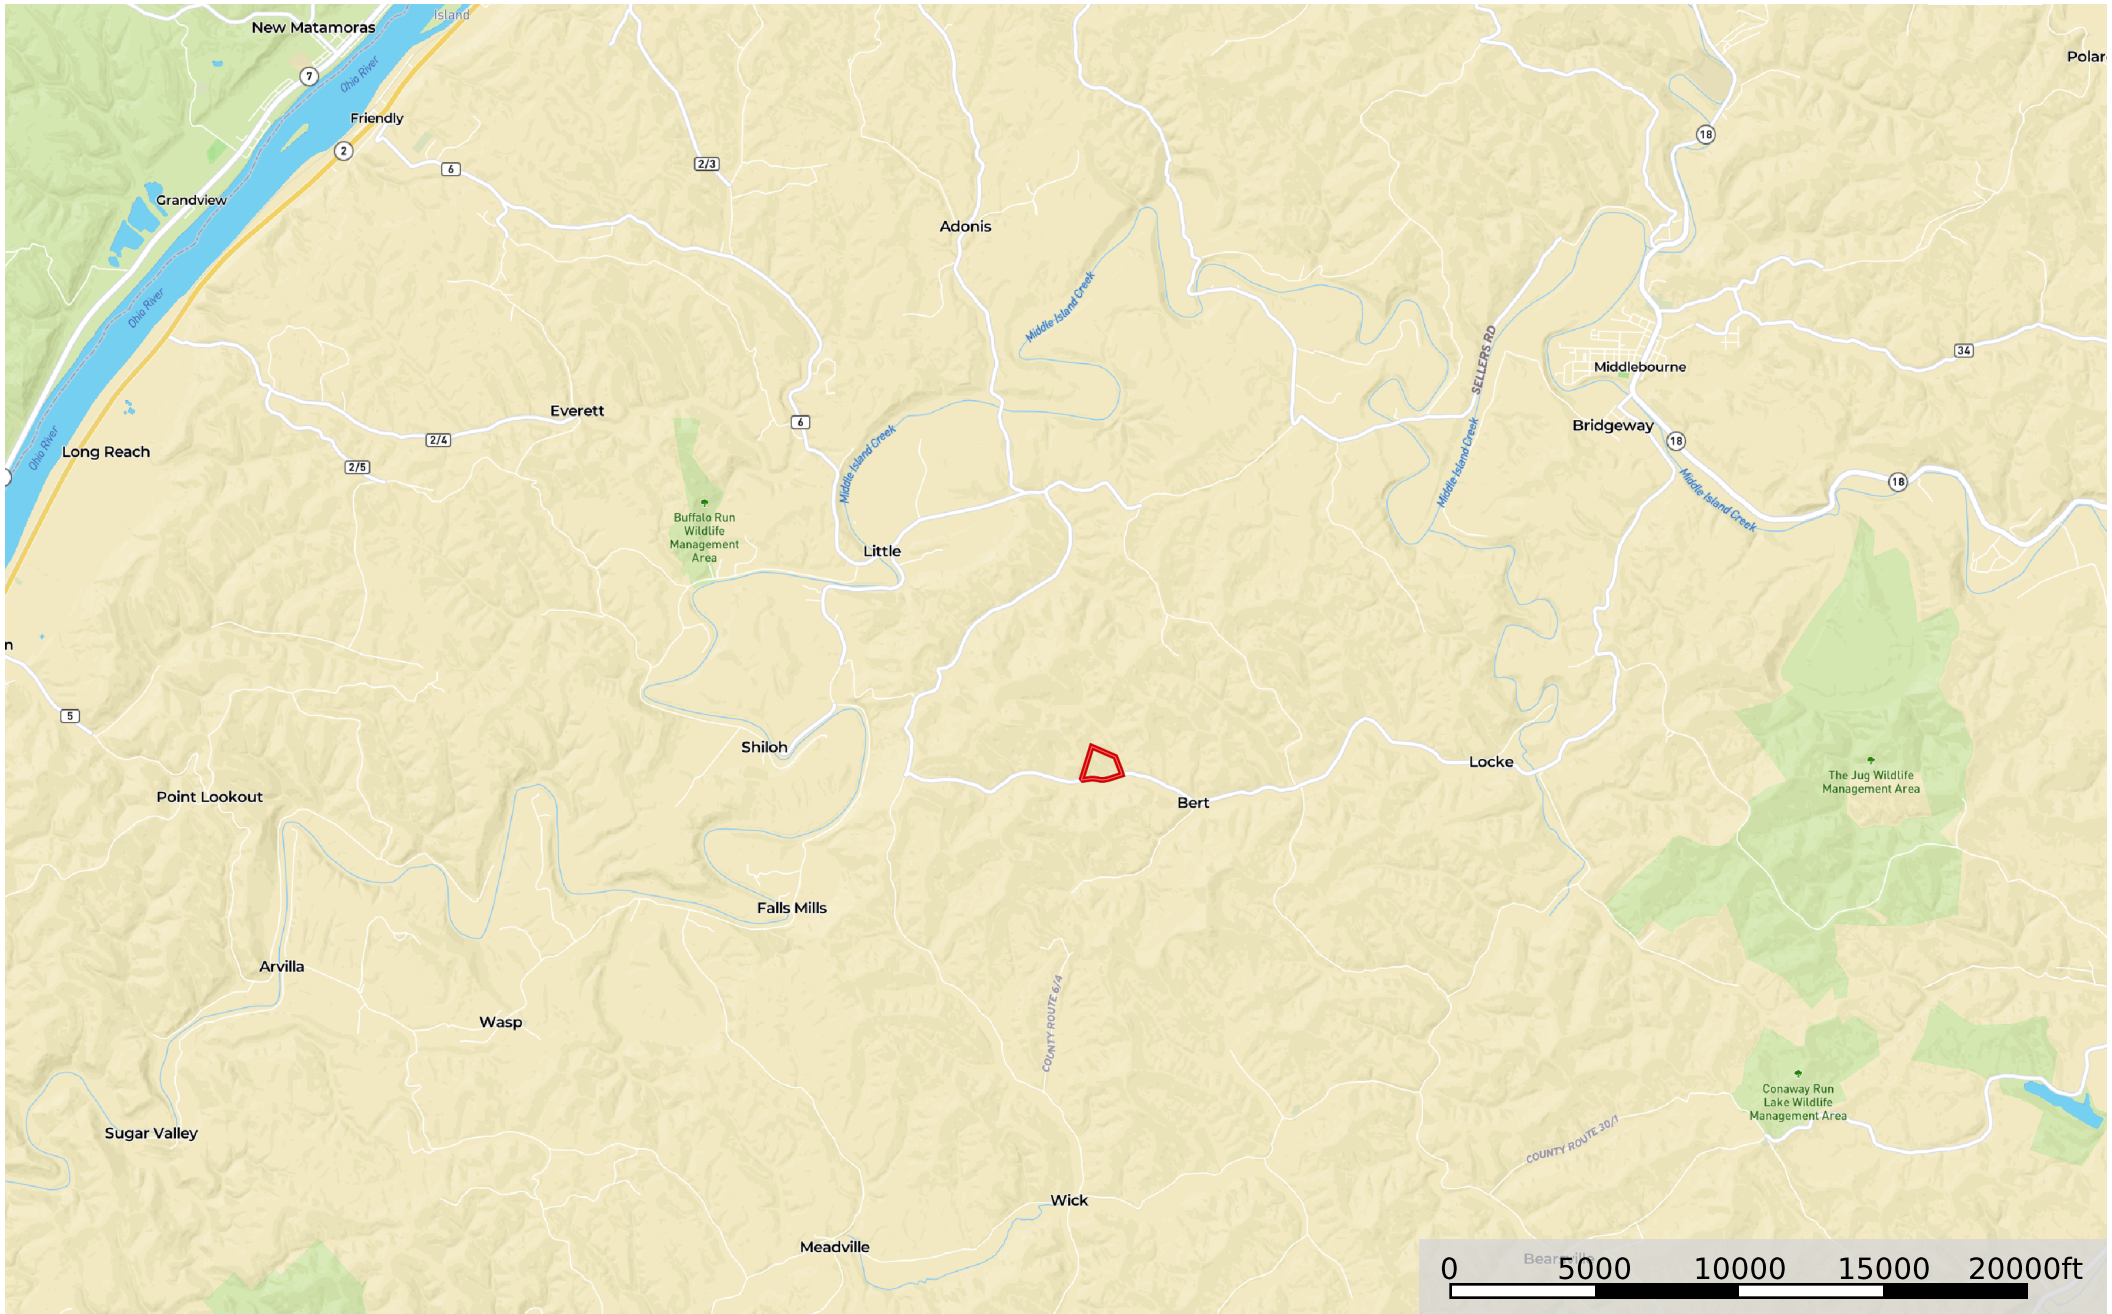

3420 Little Sancho Creek

West Virginia, AC +/-

Boundary 1 Boundary