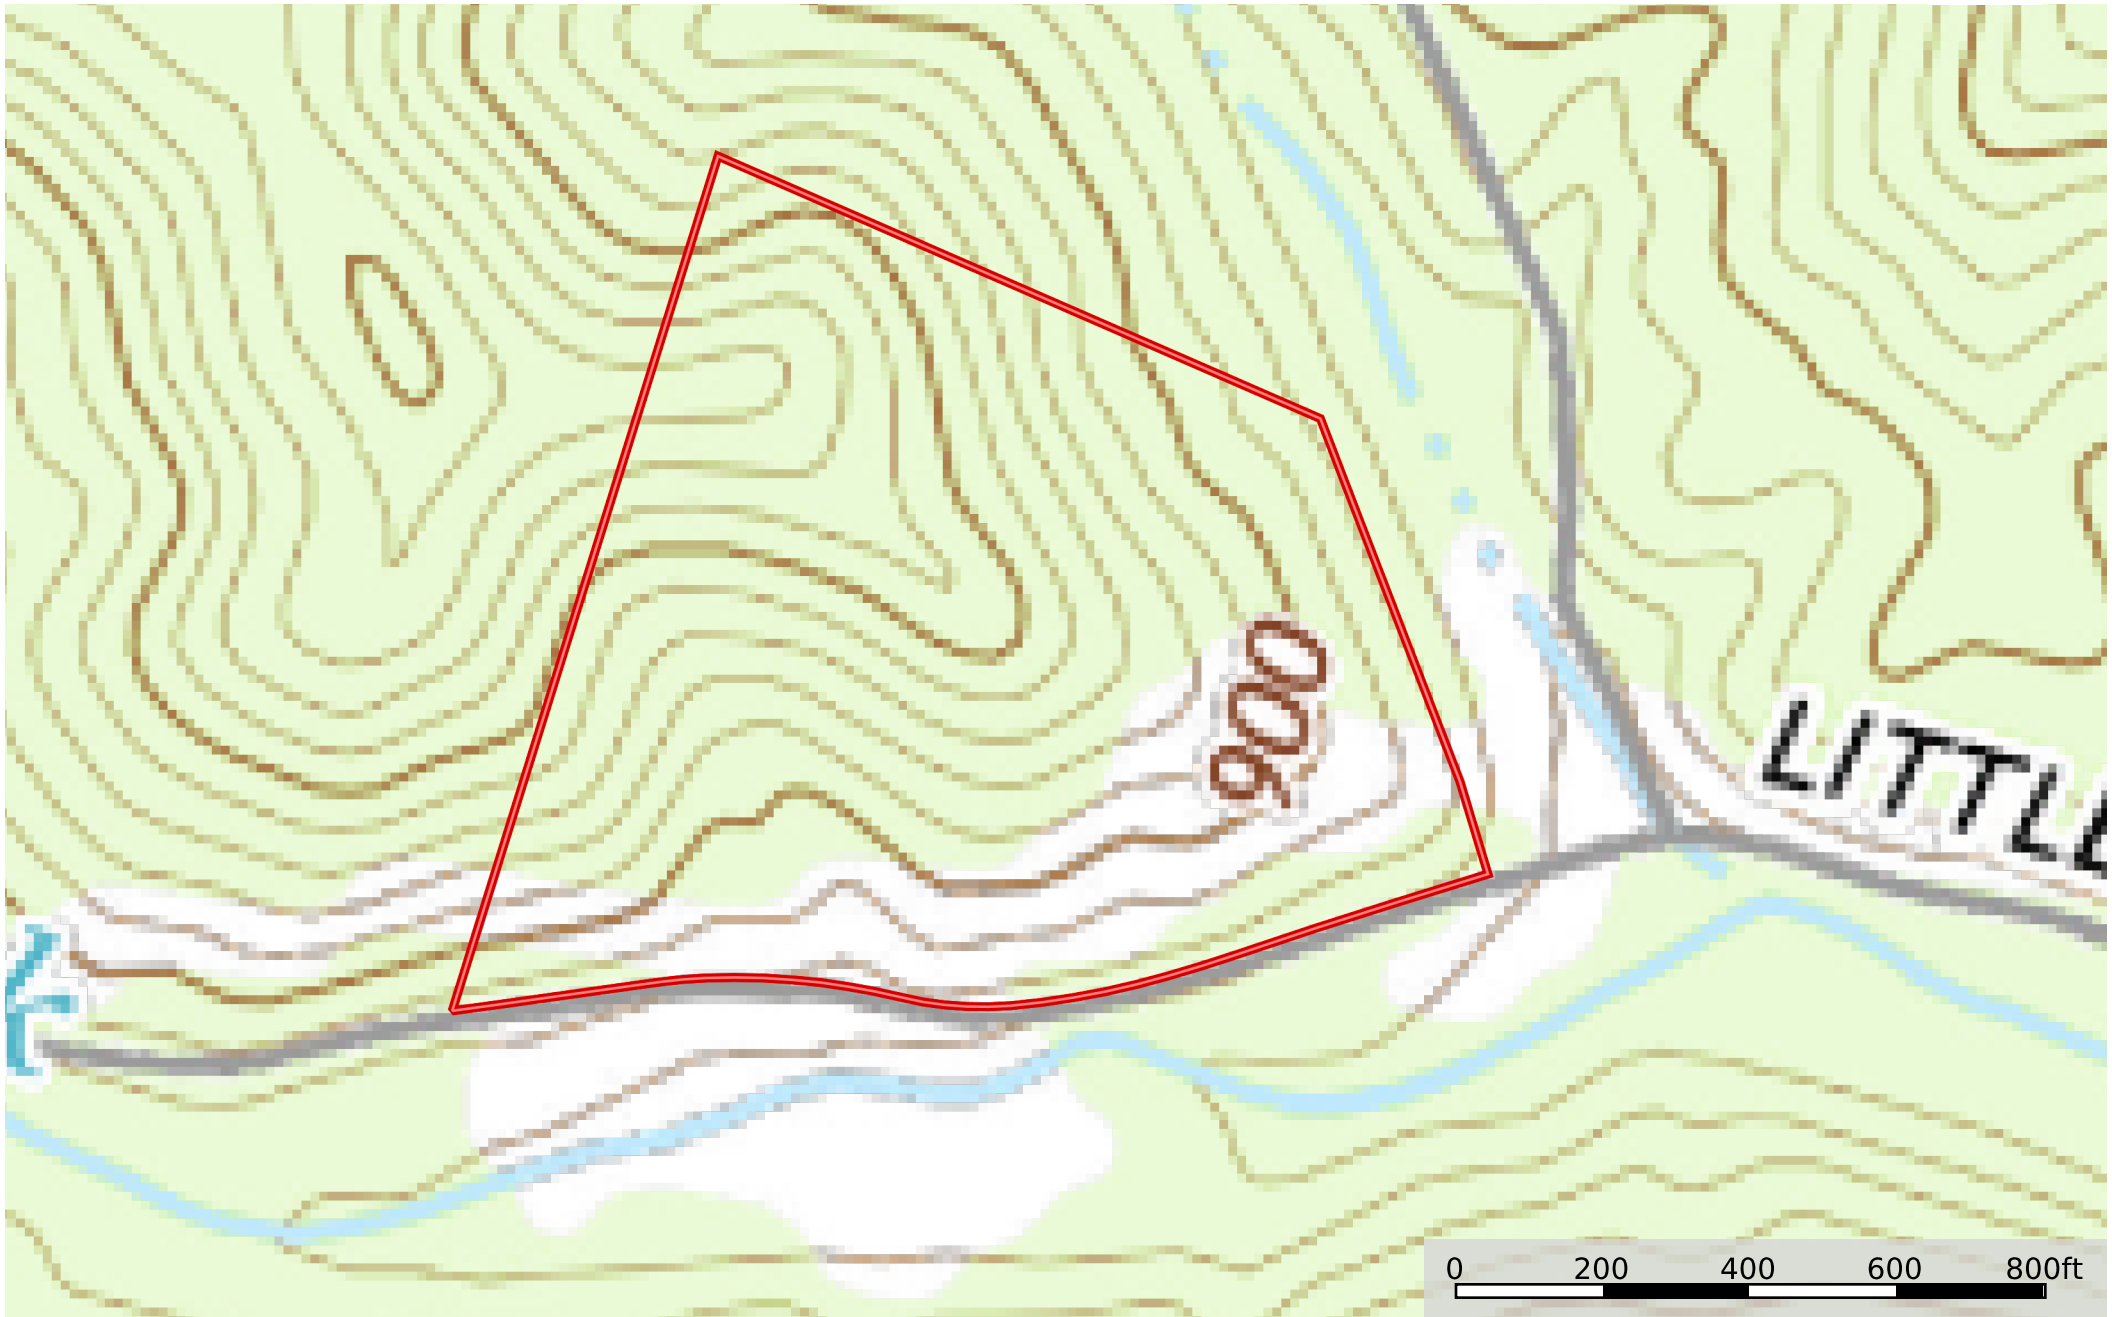

# 3420 Little Sancho Creek

West Virginia, AC +/-

 Boundary 1  Boundary