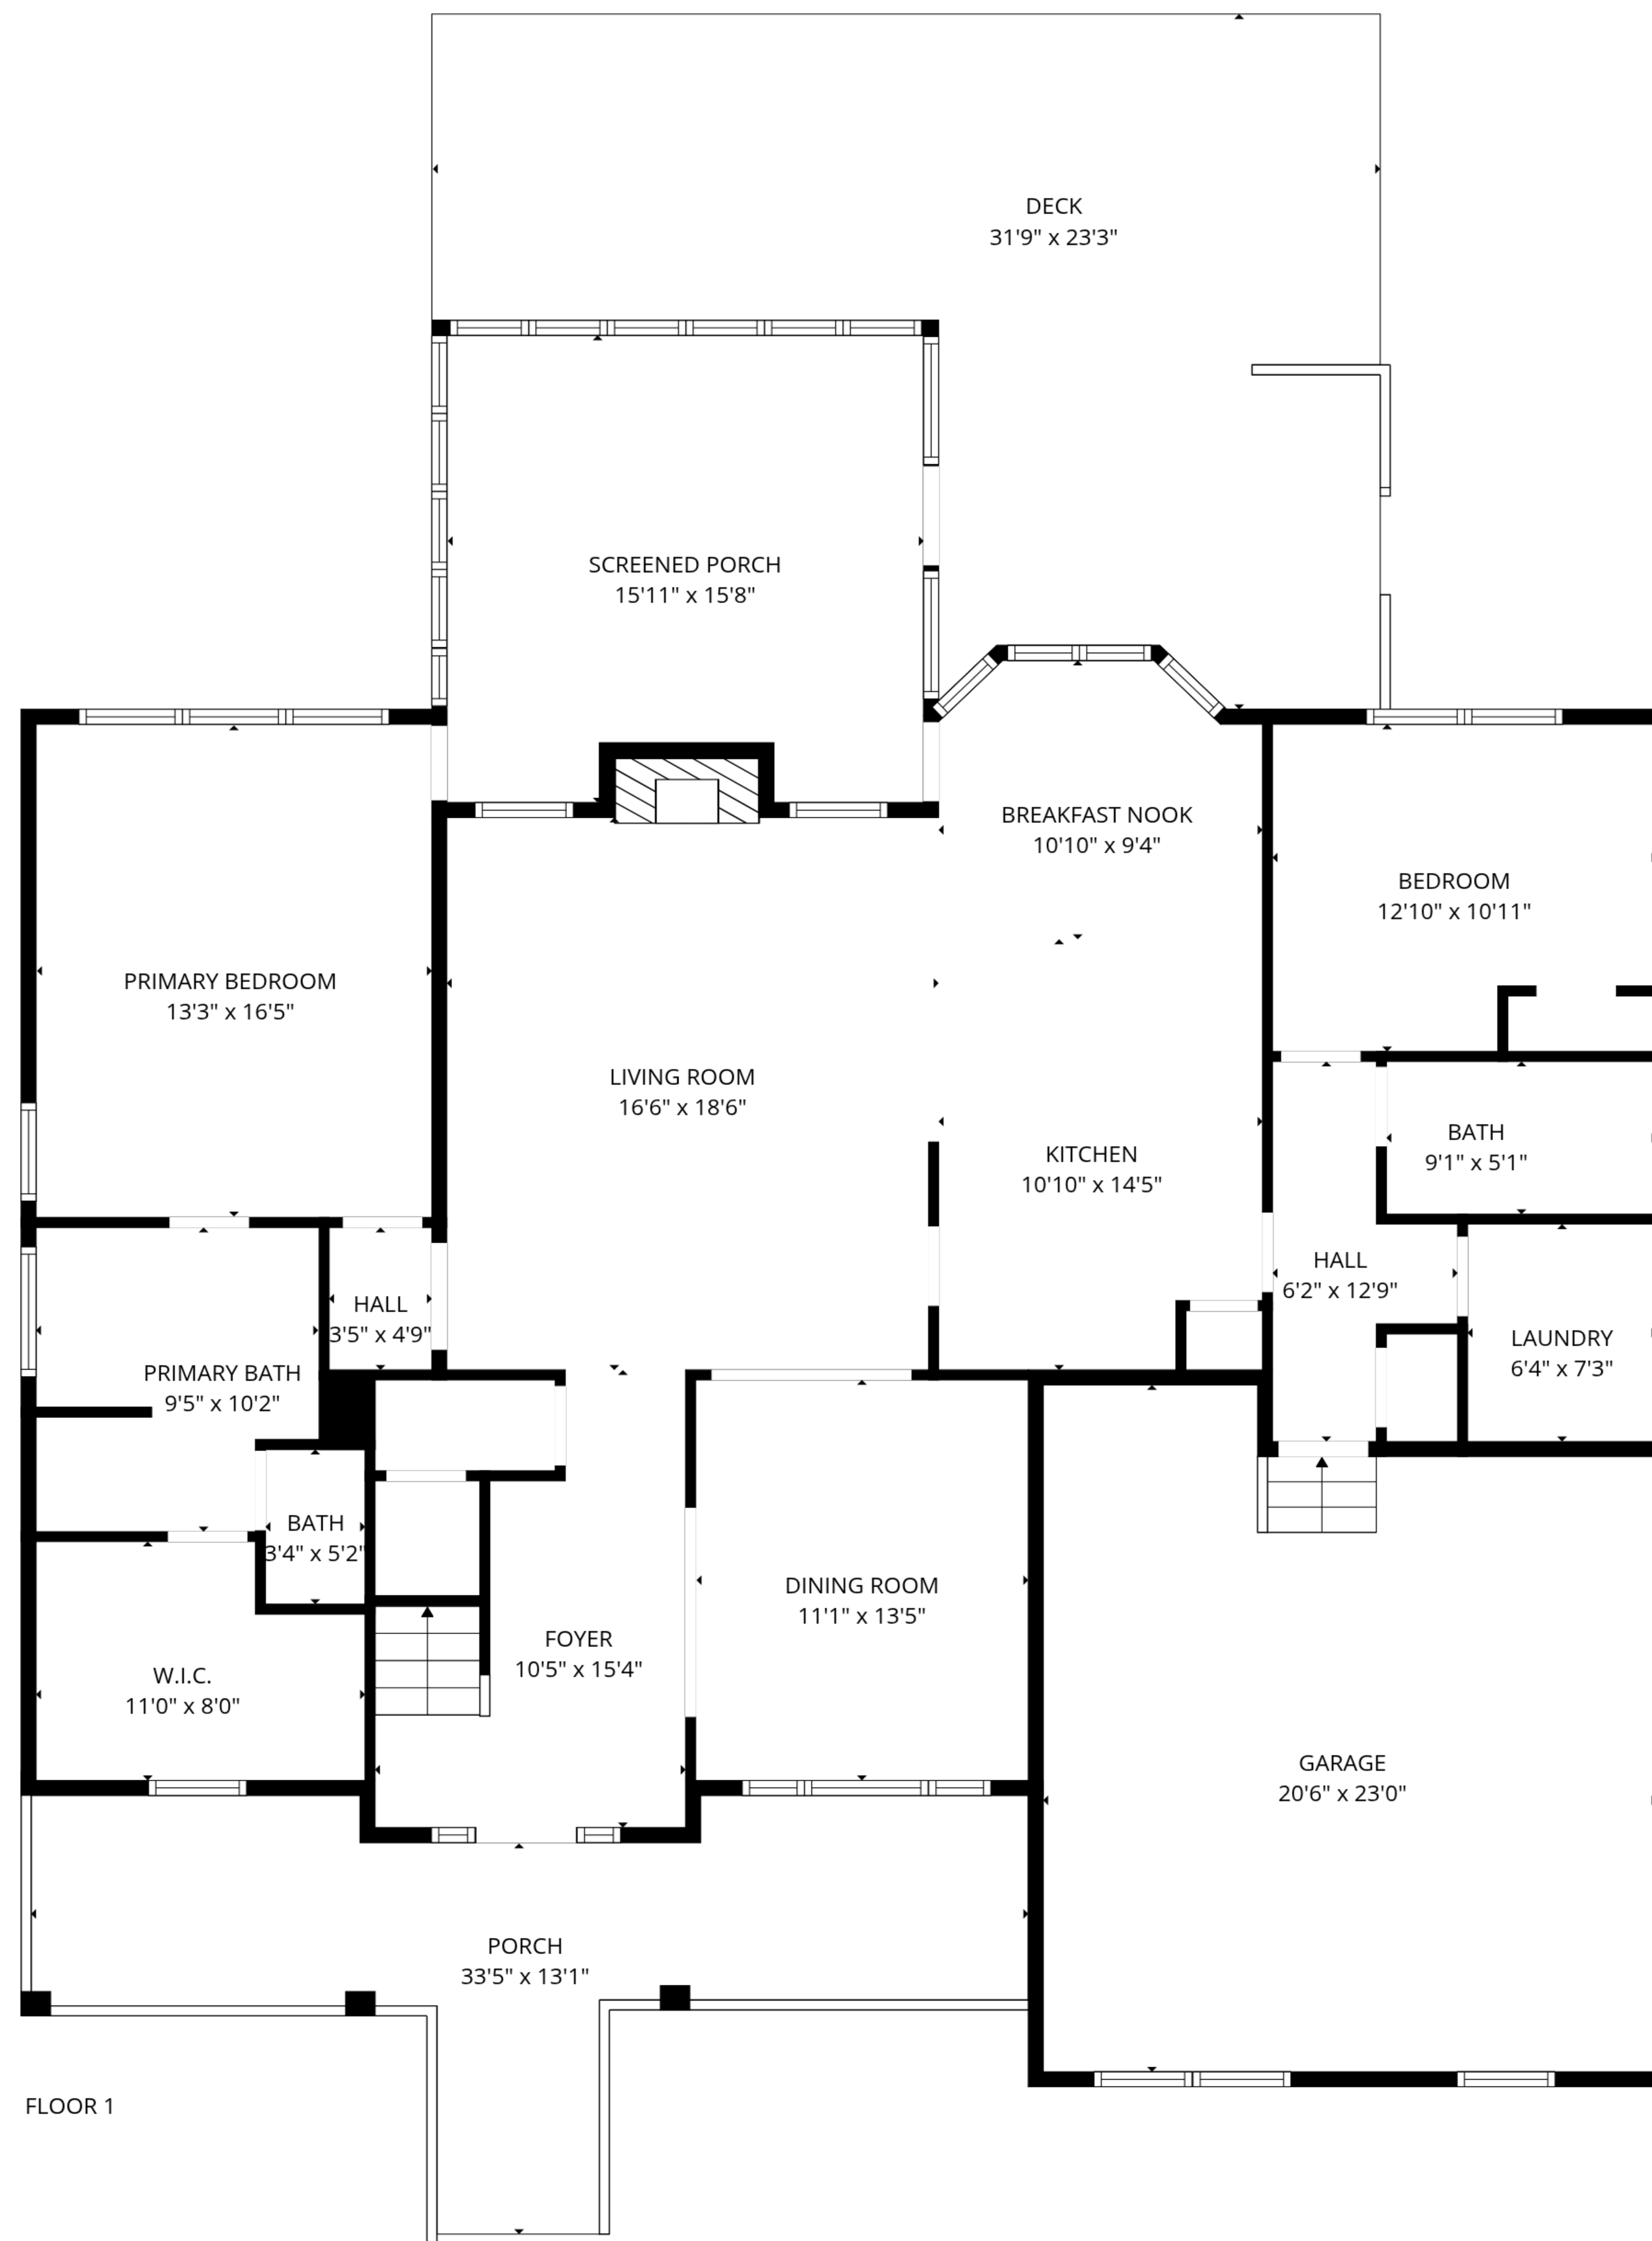

Total GLA: 2616 sq. ft | Total: 4331 sq. ft
 Floor 1: 1738 sq. ft (Excluded areas 1493 sq. ft)
 Floor 2: 878 sq. ft (Excluded areas 692 sq. ft)

Total GLA: 2616 sq. ft | Total: 4331 sq. ft
 Floor 1: 1738 sq. ft (Excluded areas 1493 sq. ft)
 Floor 2: 878 sq. ft (Excluded areas 692 sq. ft)

FLOOR 1

FLOOR 2

Total GLA: 2616 sq. ft | Total: 4331 sq. ft
 Floor 1: 1738 sq. ft (Excluded areas 1493 sq. ft)
 Floor 2: 878 sq. ft (Excluded areas 692 sq. ft)