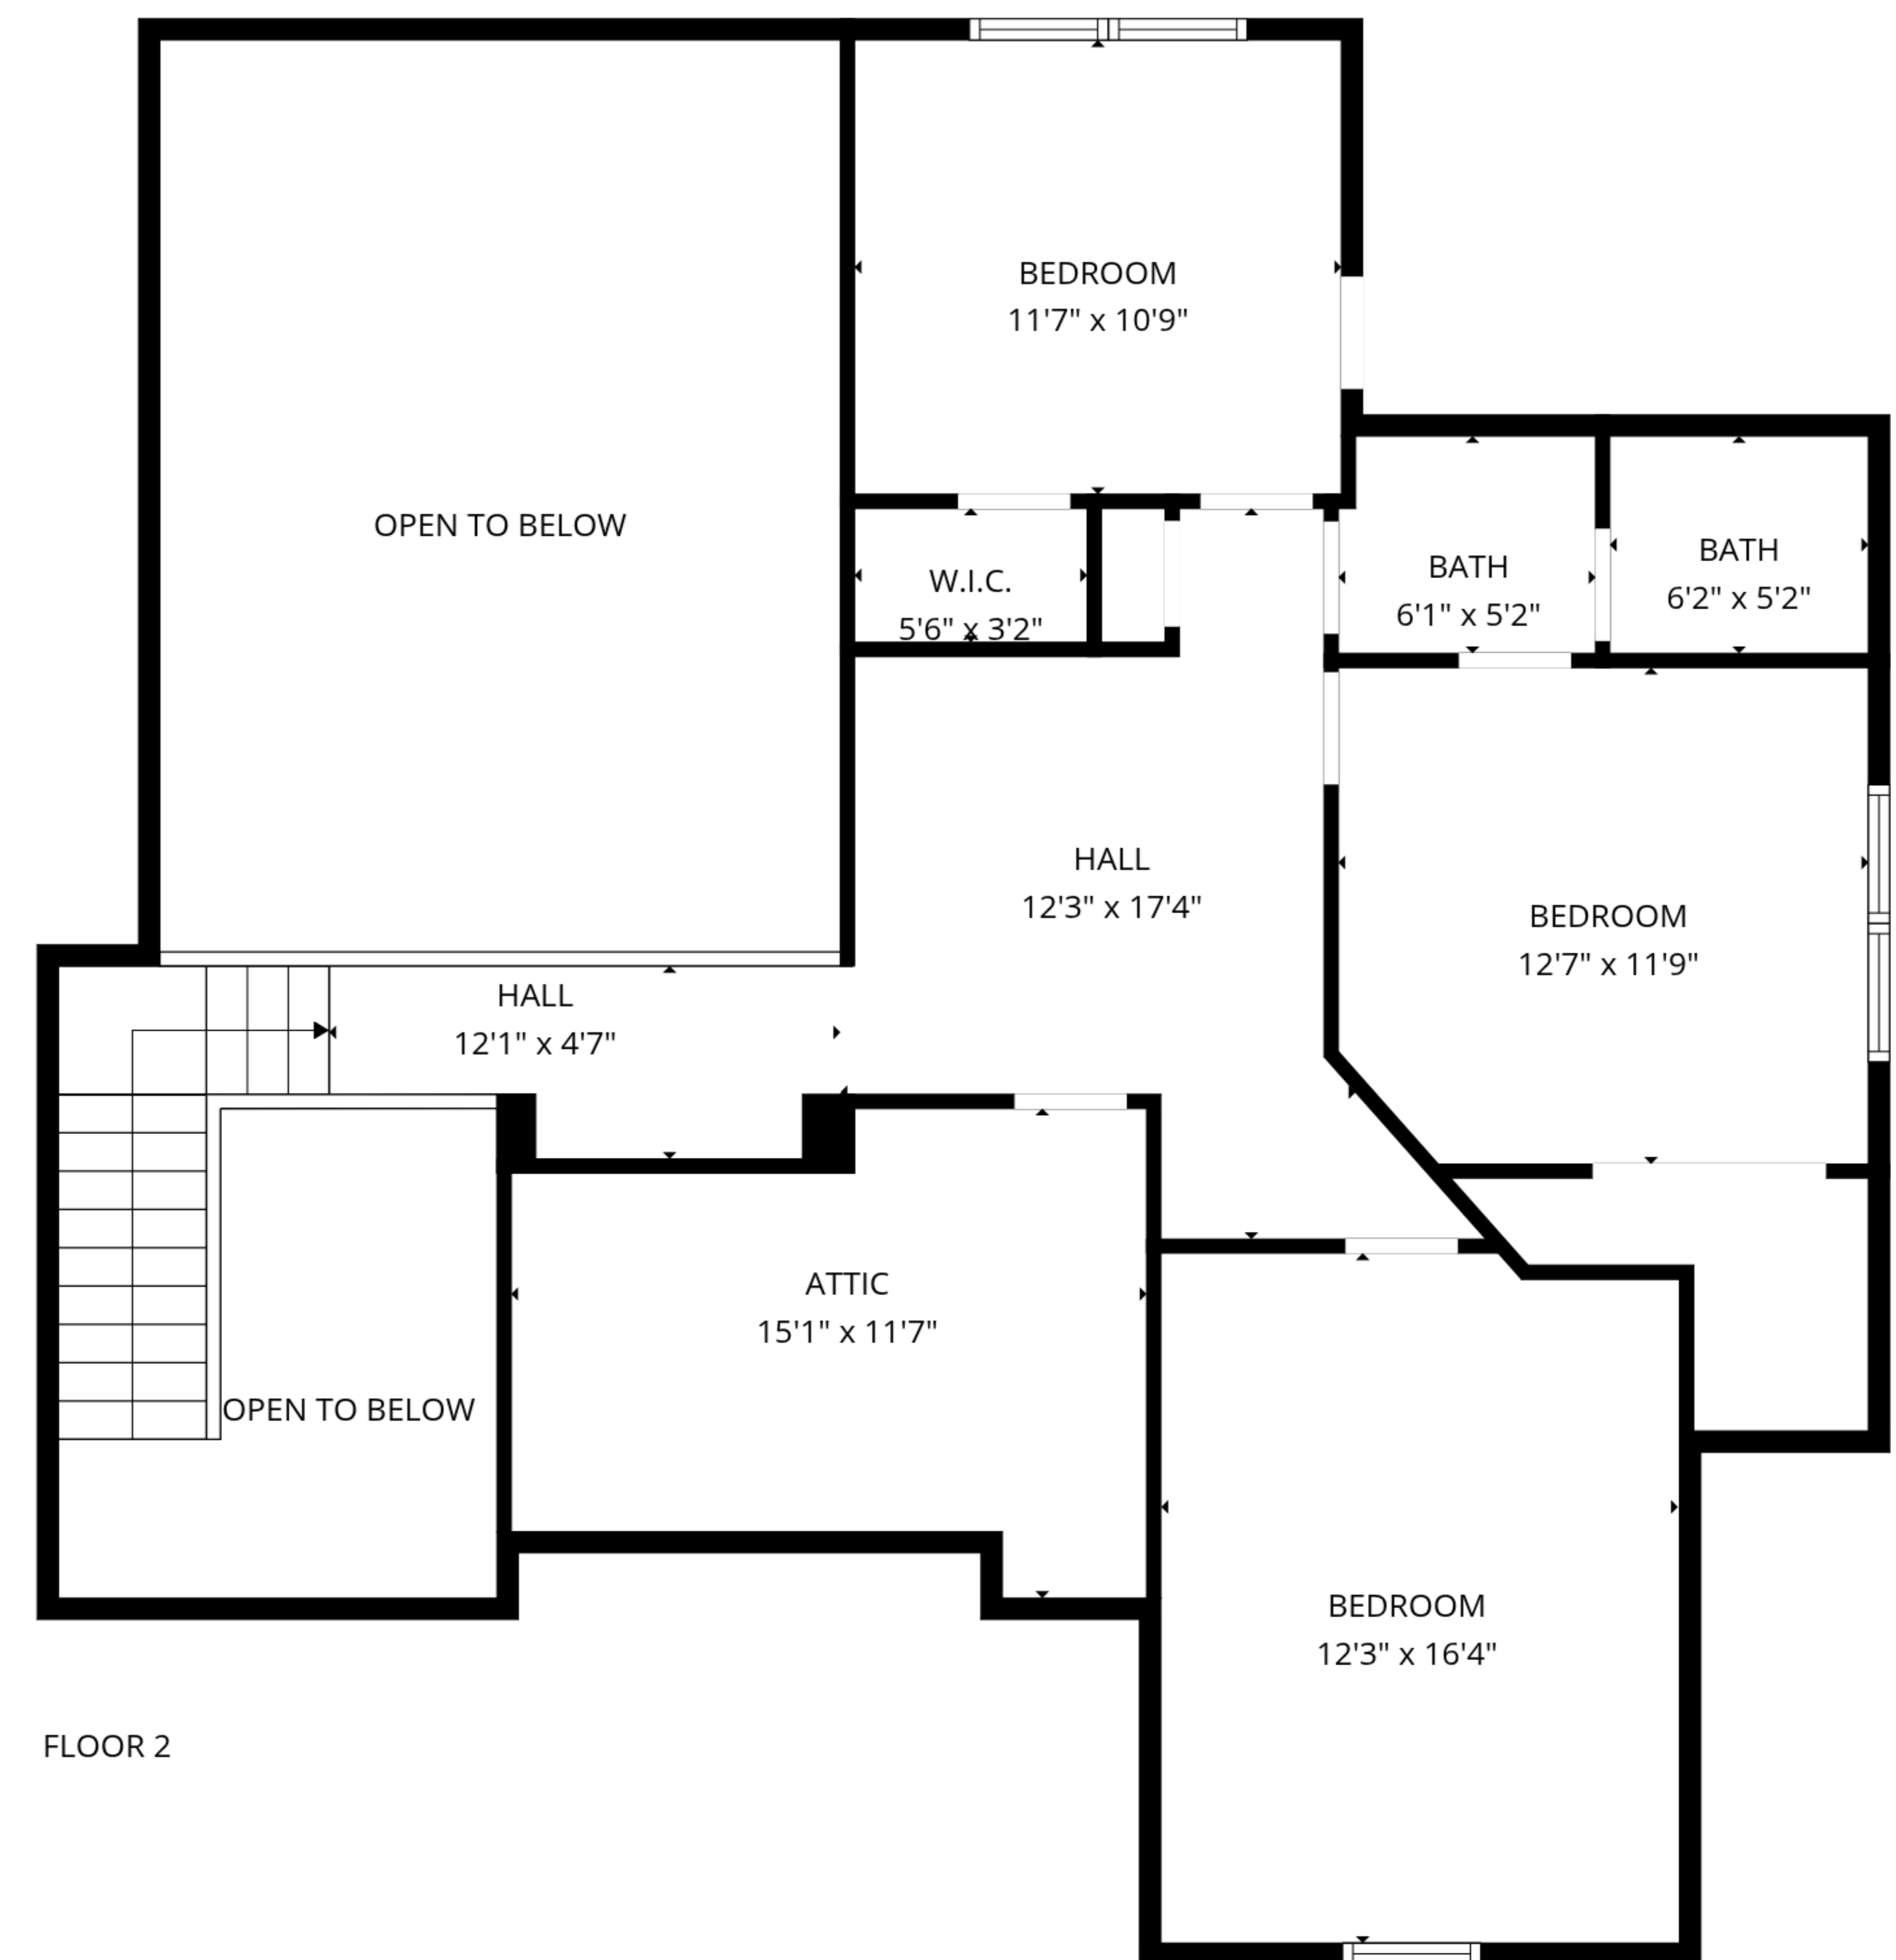

Total GLA: 2616 sq. ft | Total: 4331 sq. ft
 Floor 1: 1738 sq. ft (Excluded areas 1493 sq. ft)
 Floor 2: 878 sq. ft (Excluded areas 692 sq. ft)

Total GLA: 2616 sq. ft | Total: 4331 sq. ft
 Floor 1: 1738 sq. ft (Excluded areas 1493 sq. ft)
 Floor 2: 878 sq. ft (Excluded areas 692 sq. ft)

FLOOR 1

FLOOR 2

Total GLA: 2616 sq. ft | Total: 4331 sq. ft
 Floor 1: 1738 sq. ft (Excluded areas 1493 sq. ft)
 Floor 2: 878 sq. ft (Excluded areas 692 sq. ft)