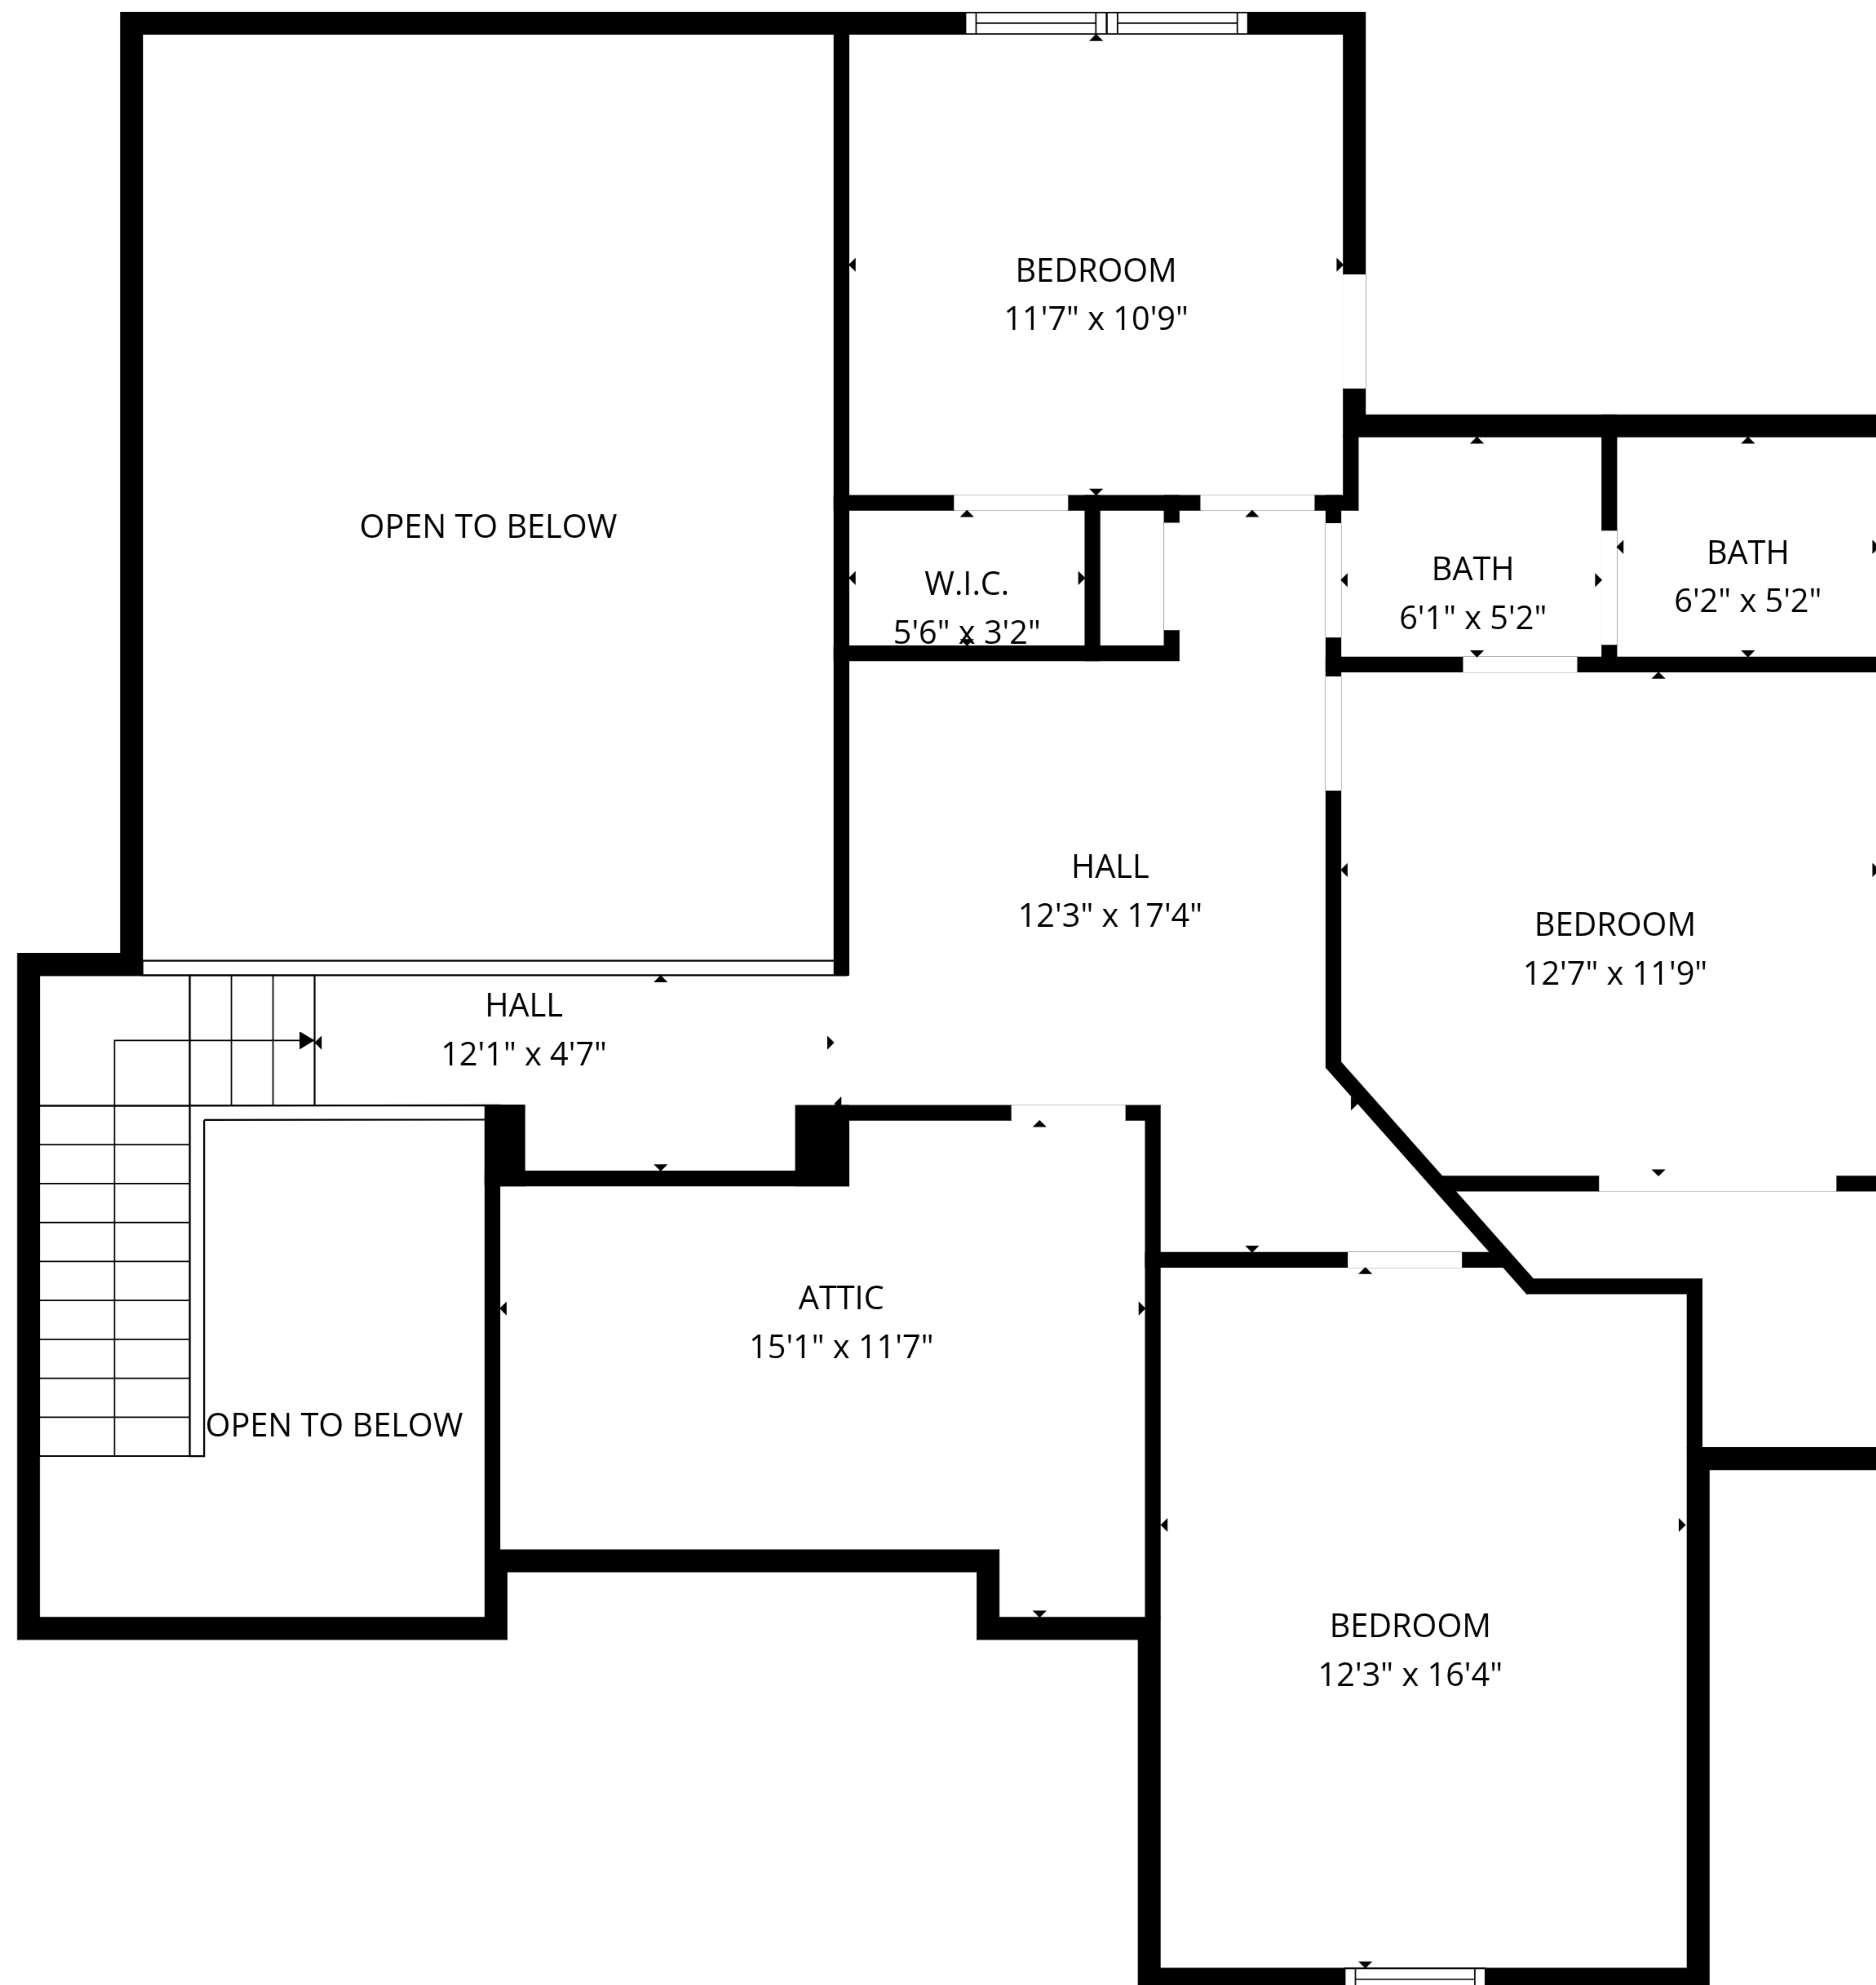

Total GLA: 2616 sq. ft | Total: 4331 sq. ft
 Floor 1: 1738 sq. ft (Excluded areas 1493 sq. ft)
 Floor 2: 878 sq. ft (Excluded areas 692 sq. ft)

Total GLA: 2616 sq. ft | Total: 4331 sq. ft
 Floor 1: 1738 sq. ft (Excluded areas 1493 sq. ft)
 Floor 2: 878 sq. ft (Excluded areas 692 sq. ft)

FLOOR 1

FLOOR 2

Total GLA: 2616 sq. ft | Total: 4331 sq. ft
 Floor 1: 1738 sq. ft (Excluded areas 1493 sq. ft)
 Floor 2: 878 sq. ft (Excluded areas 692 sq. ft)