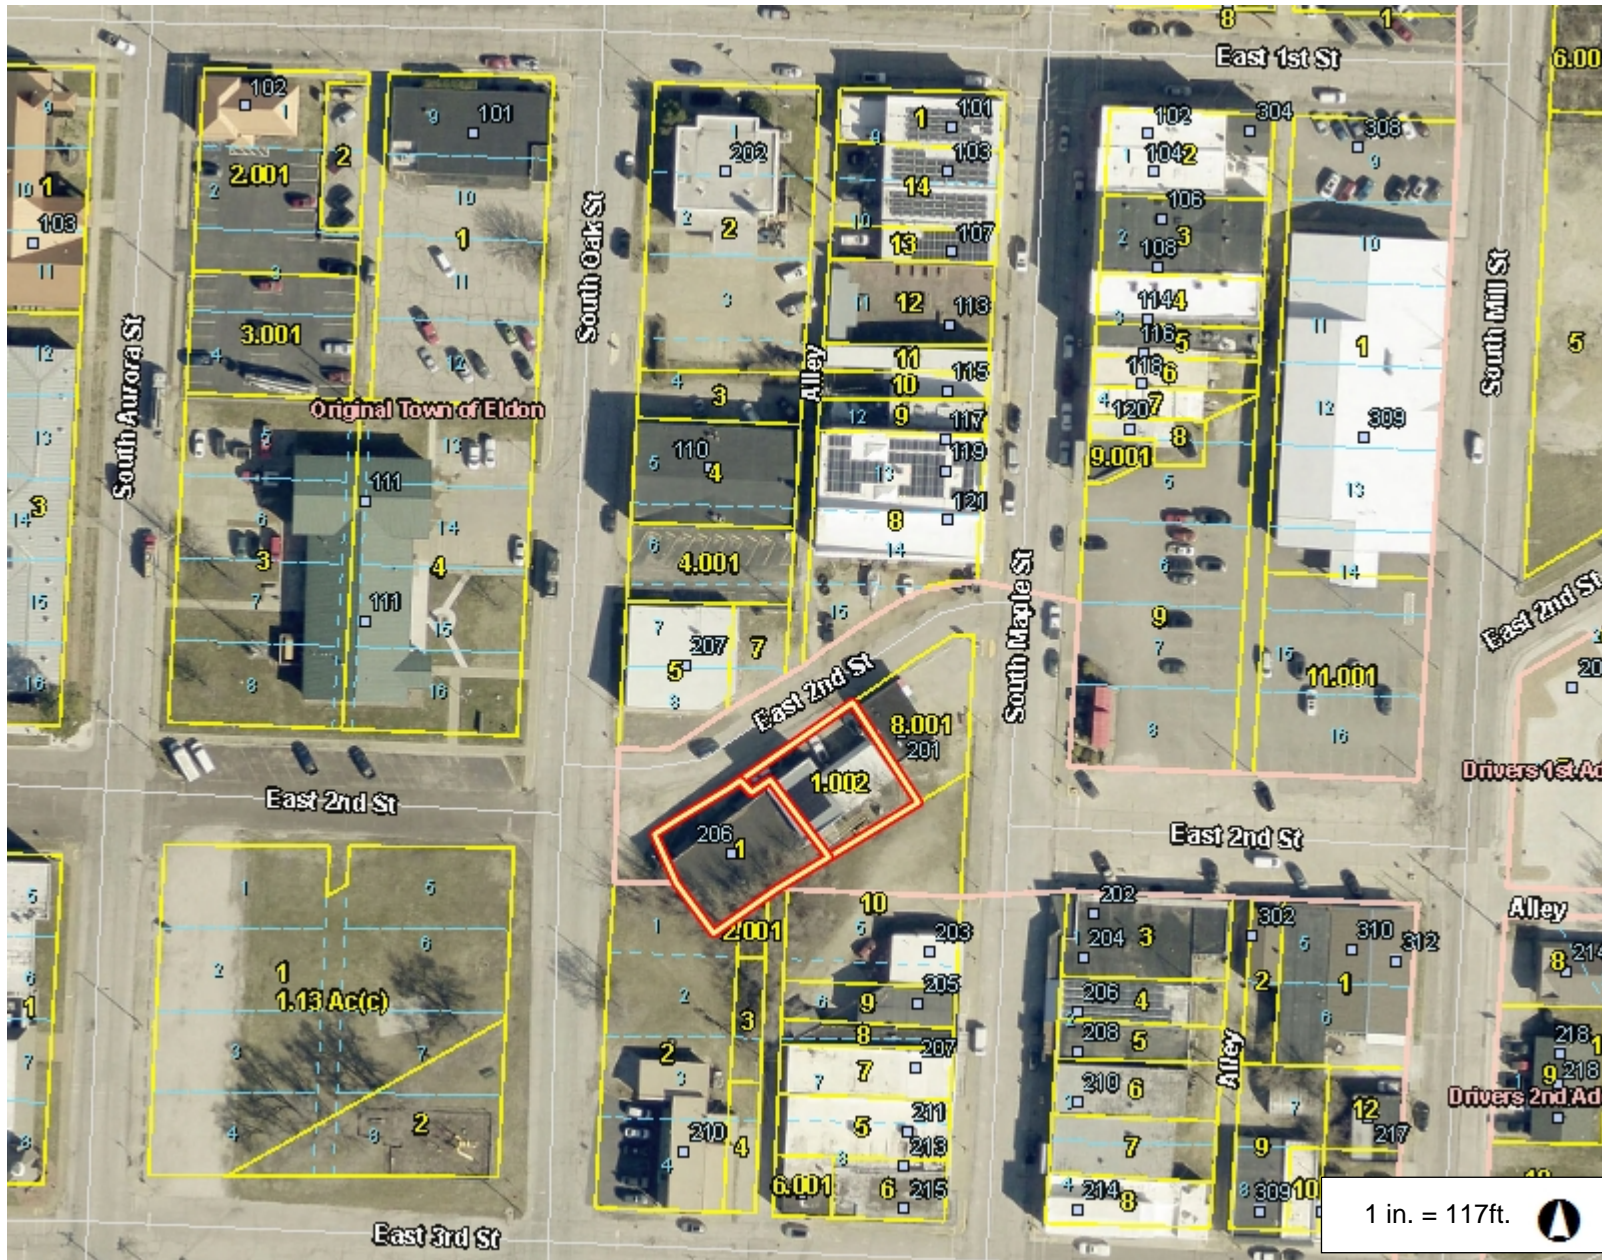

Miller County, MO

Legend

- Road
 - US Hwy
 - State Hwy
 - All Other
- Corporate Limit
- Subdivision
- Address Point
- Parcel
- Parcel Number/Acres
- Misc Text
- Original Lot
- County Boundary

Notes

206 & 202 S Second St
Eldon MO 65026

This Cadastral Map is for informational purposes only. It does not purport to represent a property boundary survey of the parcels shown and shall not be used for conveyances or the establishment of property boundaries.

THIS MAP IS NOT TO BE USED FOR NAVIGATION