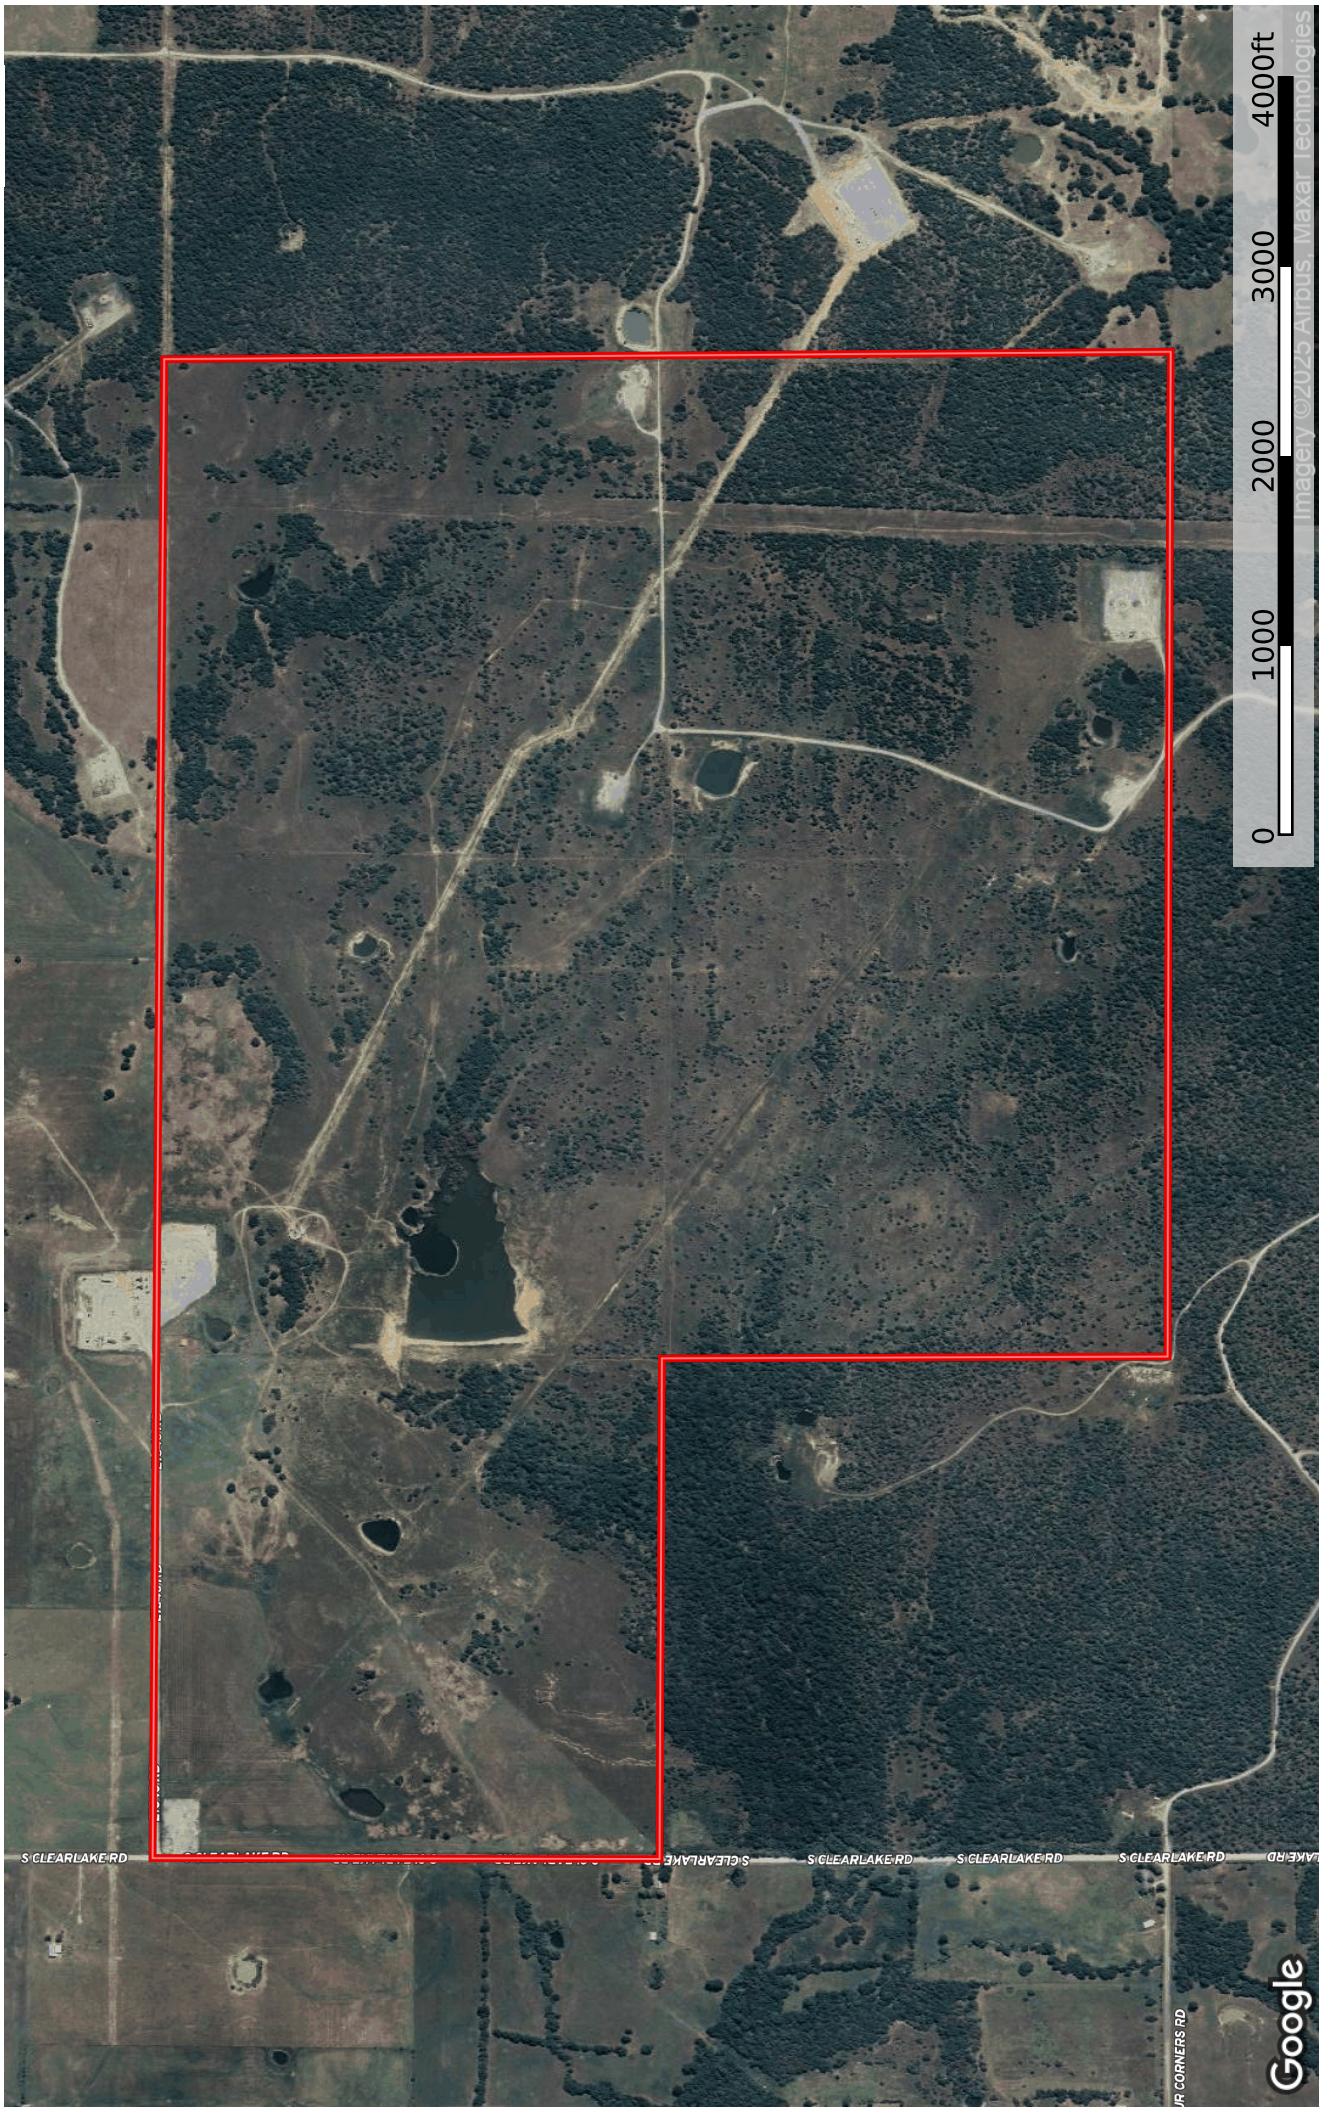

# Combs 800 ac Oklahoma, AC +/-

 Boundary

Combs 800 ac  
Oklahoma, AC +/-

**Combs 800 ac**  
Oklahoma, AC +/-

 Boundary

**Combs 800 ac**  
Oklahoma, AC +/-

0 1000 2000 3000 4000ft

imagery ©2025 Airbus, Maxar Technologies