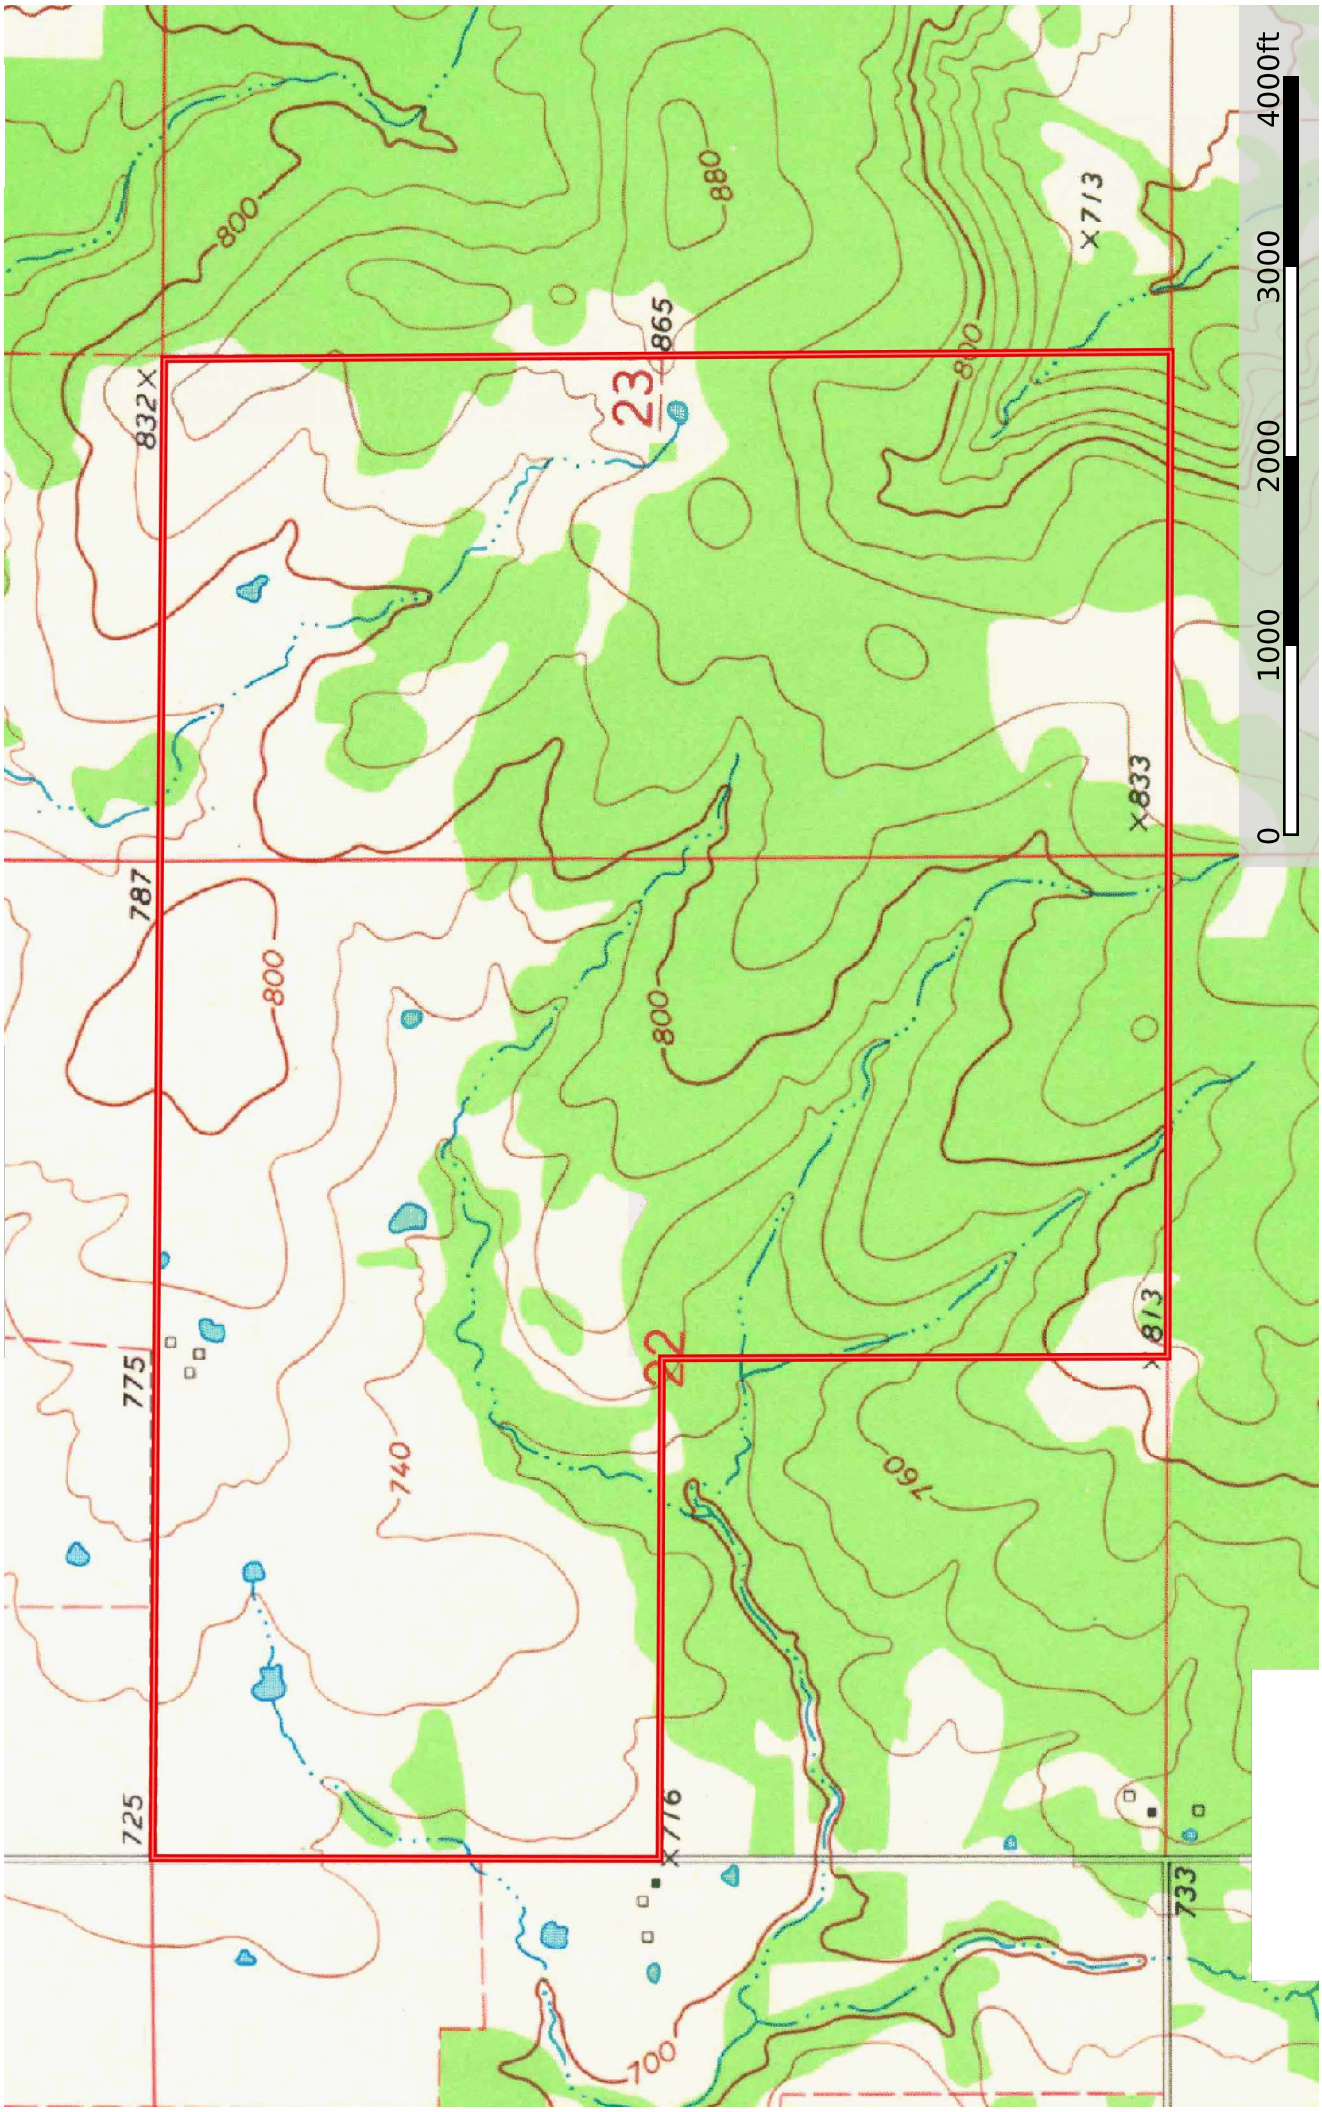

# Combs 800 ac Oklahoma, AC +/-

 Boundary

Combs 800 ac  
Oklahoma, AC +/-

**Combs 800 ac**  
Oklahoma, AC +/-

 Boundary

**Combs 800 ac**  
Oklahoma, AC +/-

0 1000 2000 3000 4000ft

imagery ©2025 Airbus, Maxar Technologies