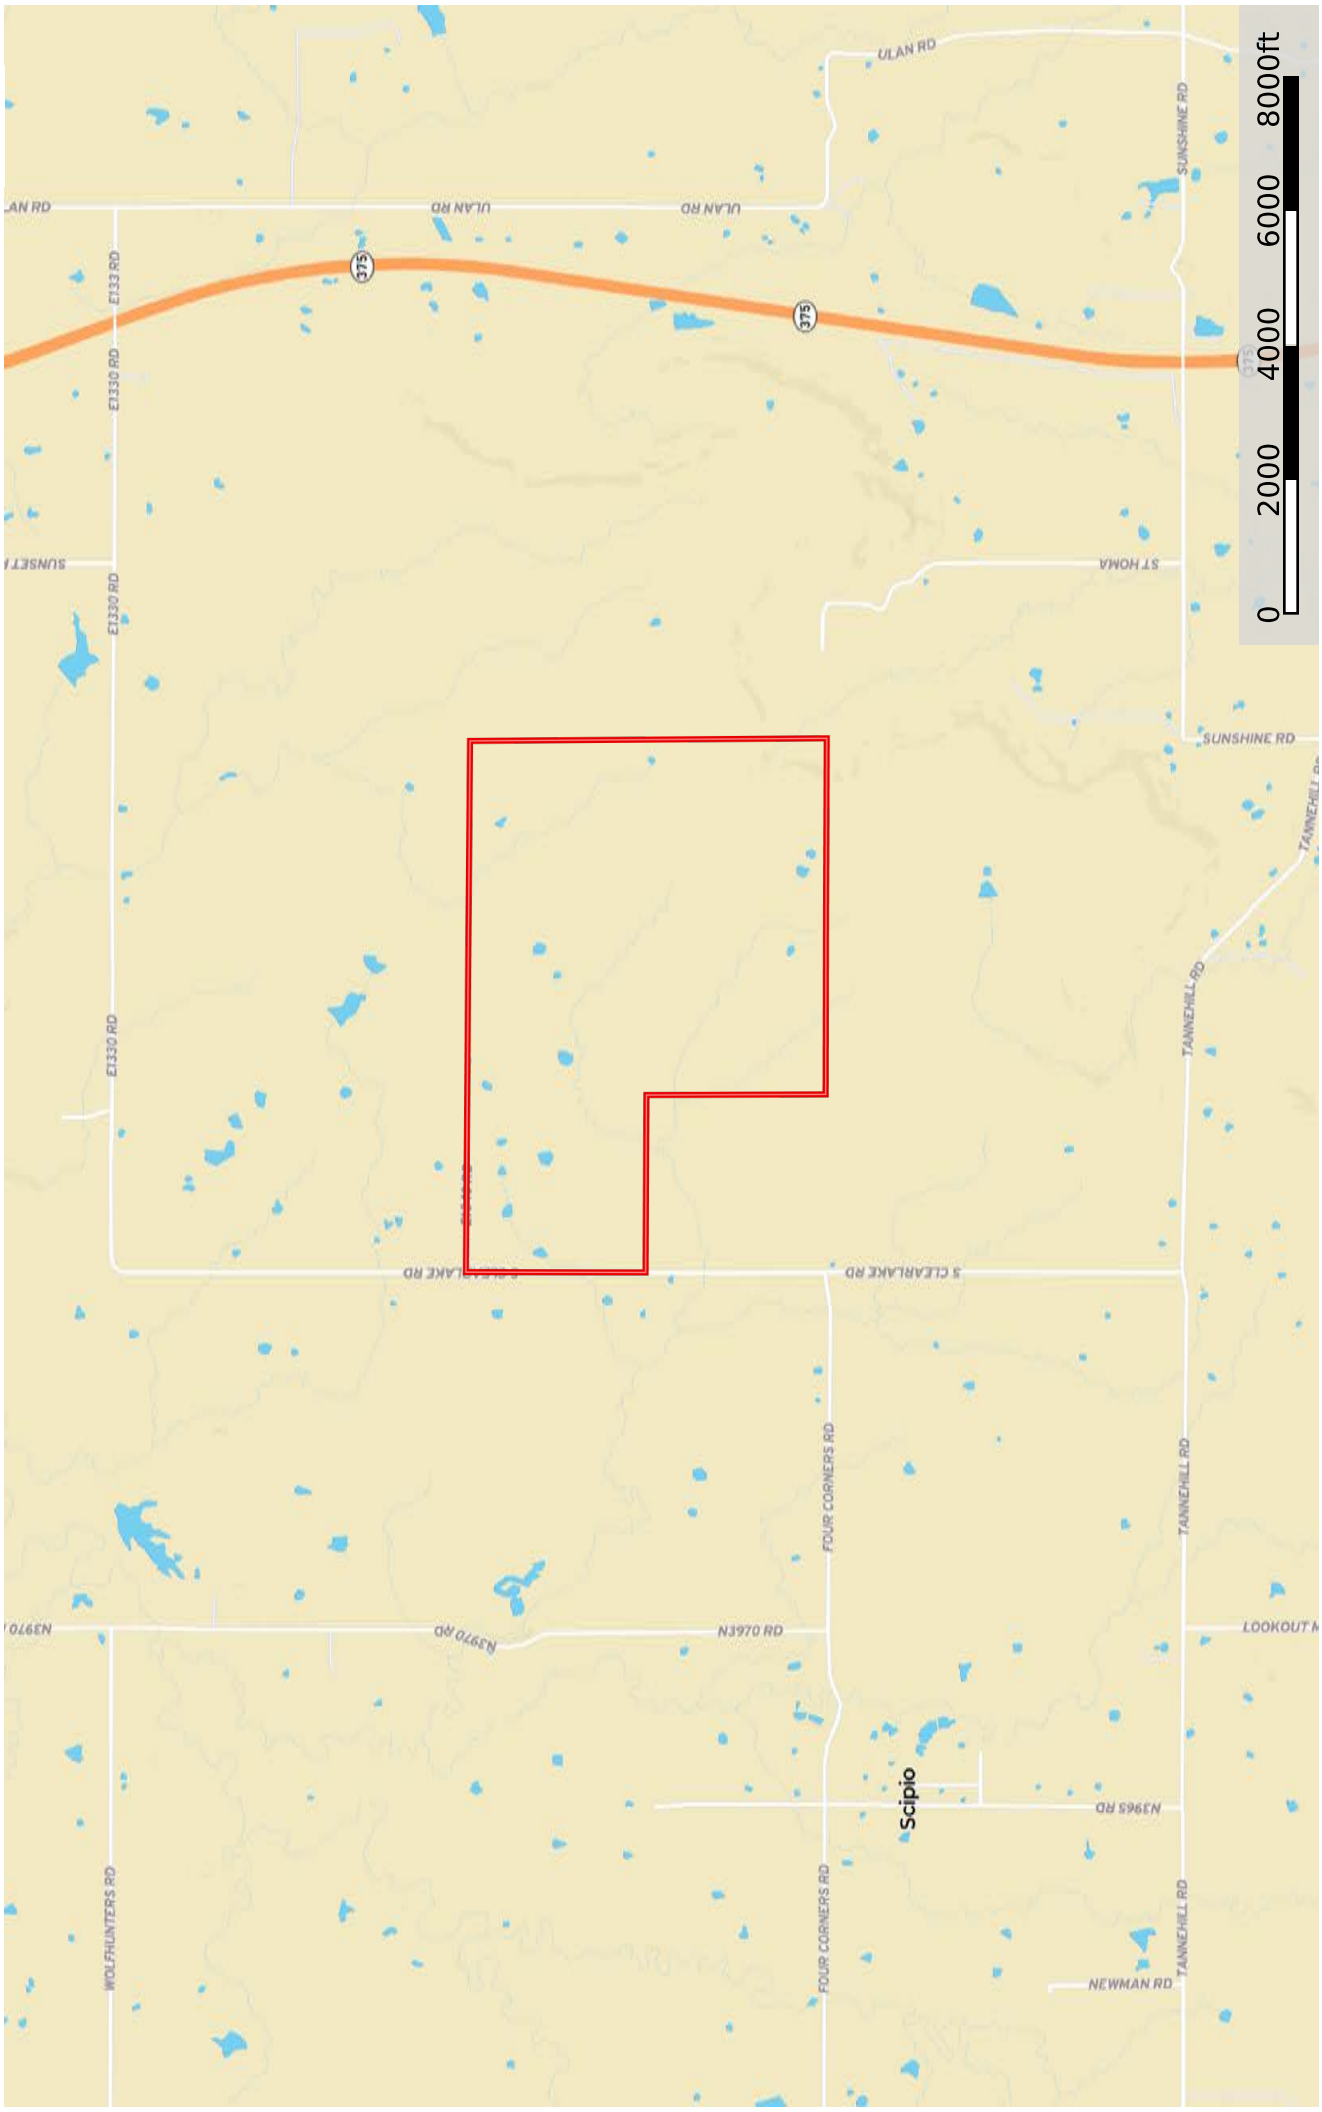

# Combs 800 ac Oklahoma, AC +/-

 Boundary

Combs 800 ac  
Oklahoma, AC +/-

**Combs 800 ac**  
Oklahoma, AC +/-

 Boundary

**Combs 800 ac**  
Oklahoma, AC +/-

0 1000 2000 3000 4000ft

imagery ©2025 Airbus, Maxar Technologies