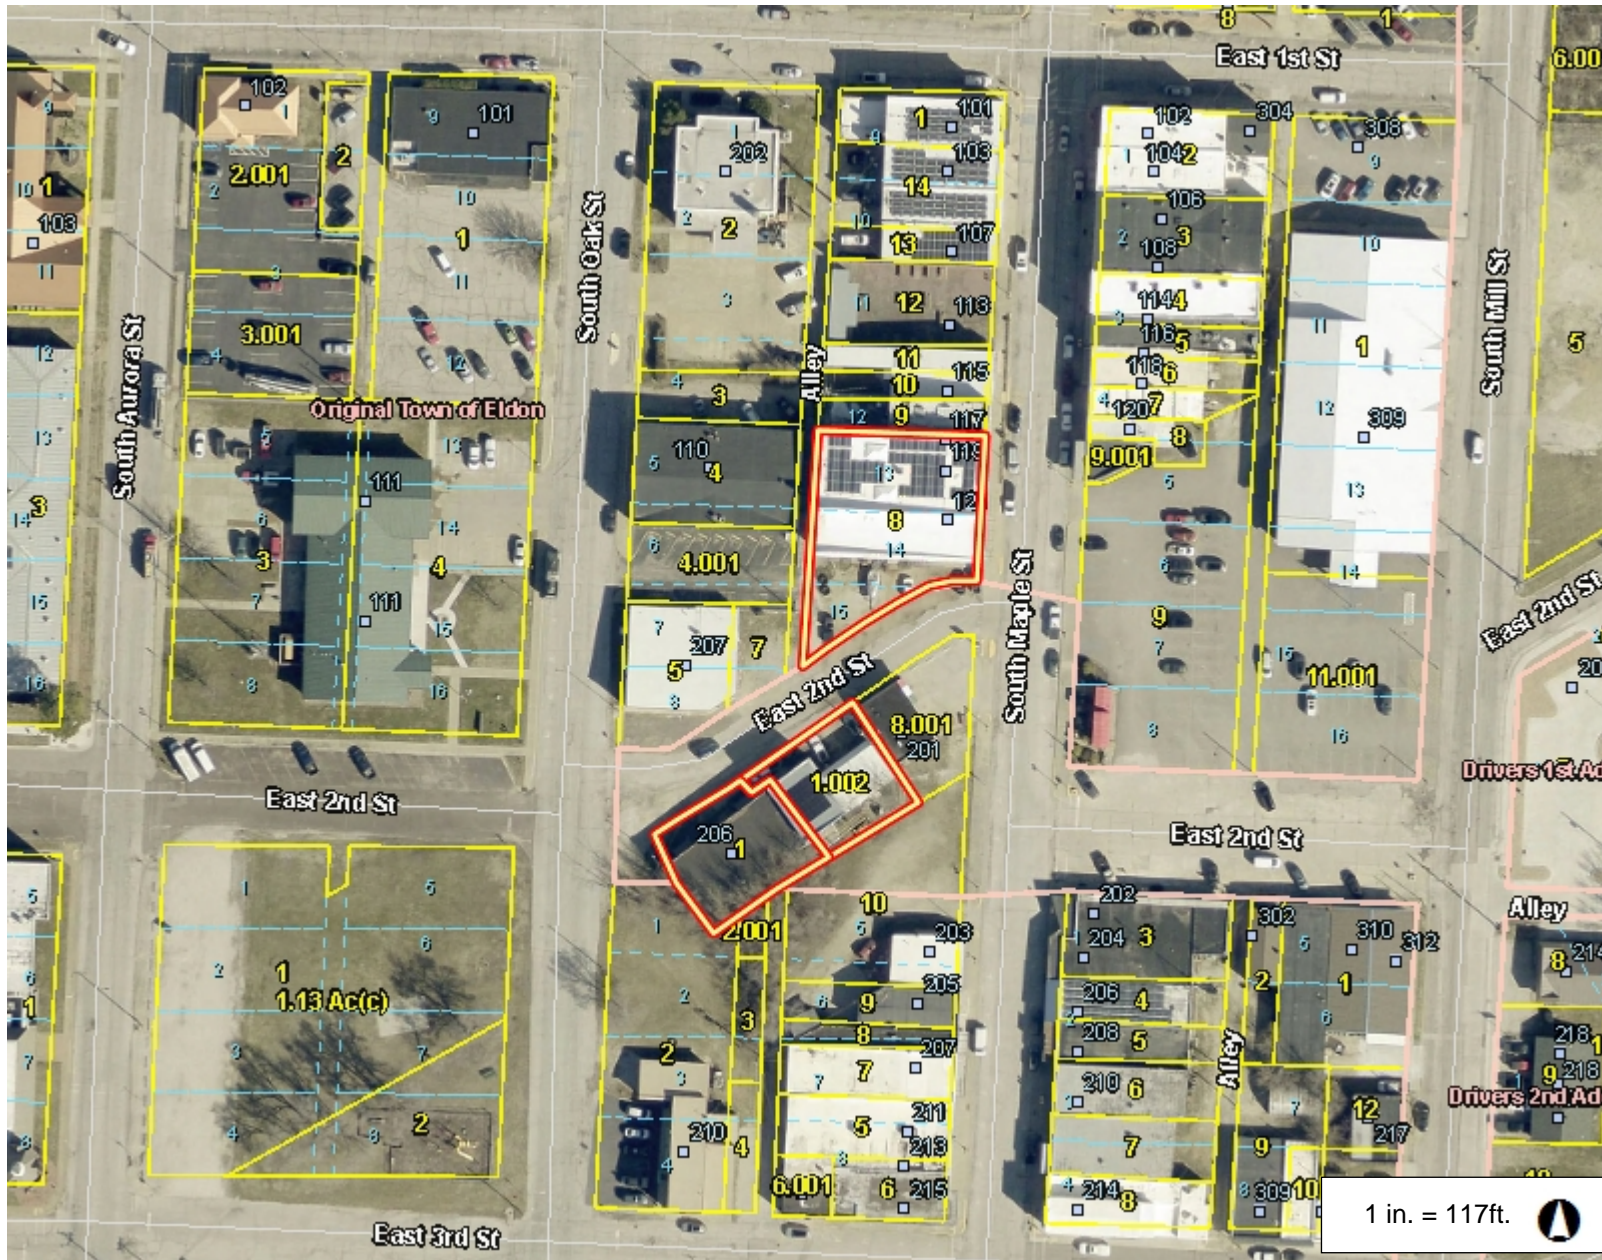

Miller County, MO

Legend

- Road
 - US Hwy
 - State Hwy
 - All Other
- Corporate Limit
- Subdivision
- Address Point
- Parcel
- Parcel Number/Acres
- Misc Text
- Original Lot
- County Boundary

Notes

119 & 121 S Maple St
 206 & 202 E Second St
 Eldon MO 65026

This Cadastral Map is for informational purposes only. It does not purport to represent a property boundary survey of the parcels shown and shall not be used for conveyances or the establishment of property boundaries.

THIS MAP IS NOT TO BE USED FOR NAVIGATION