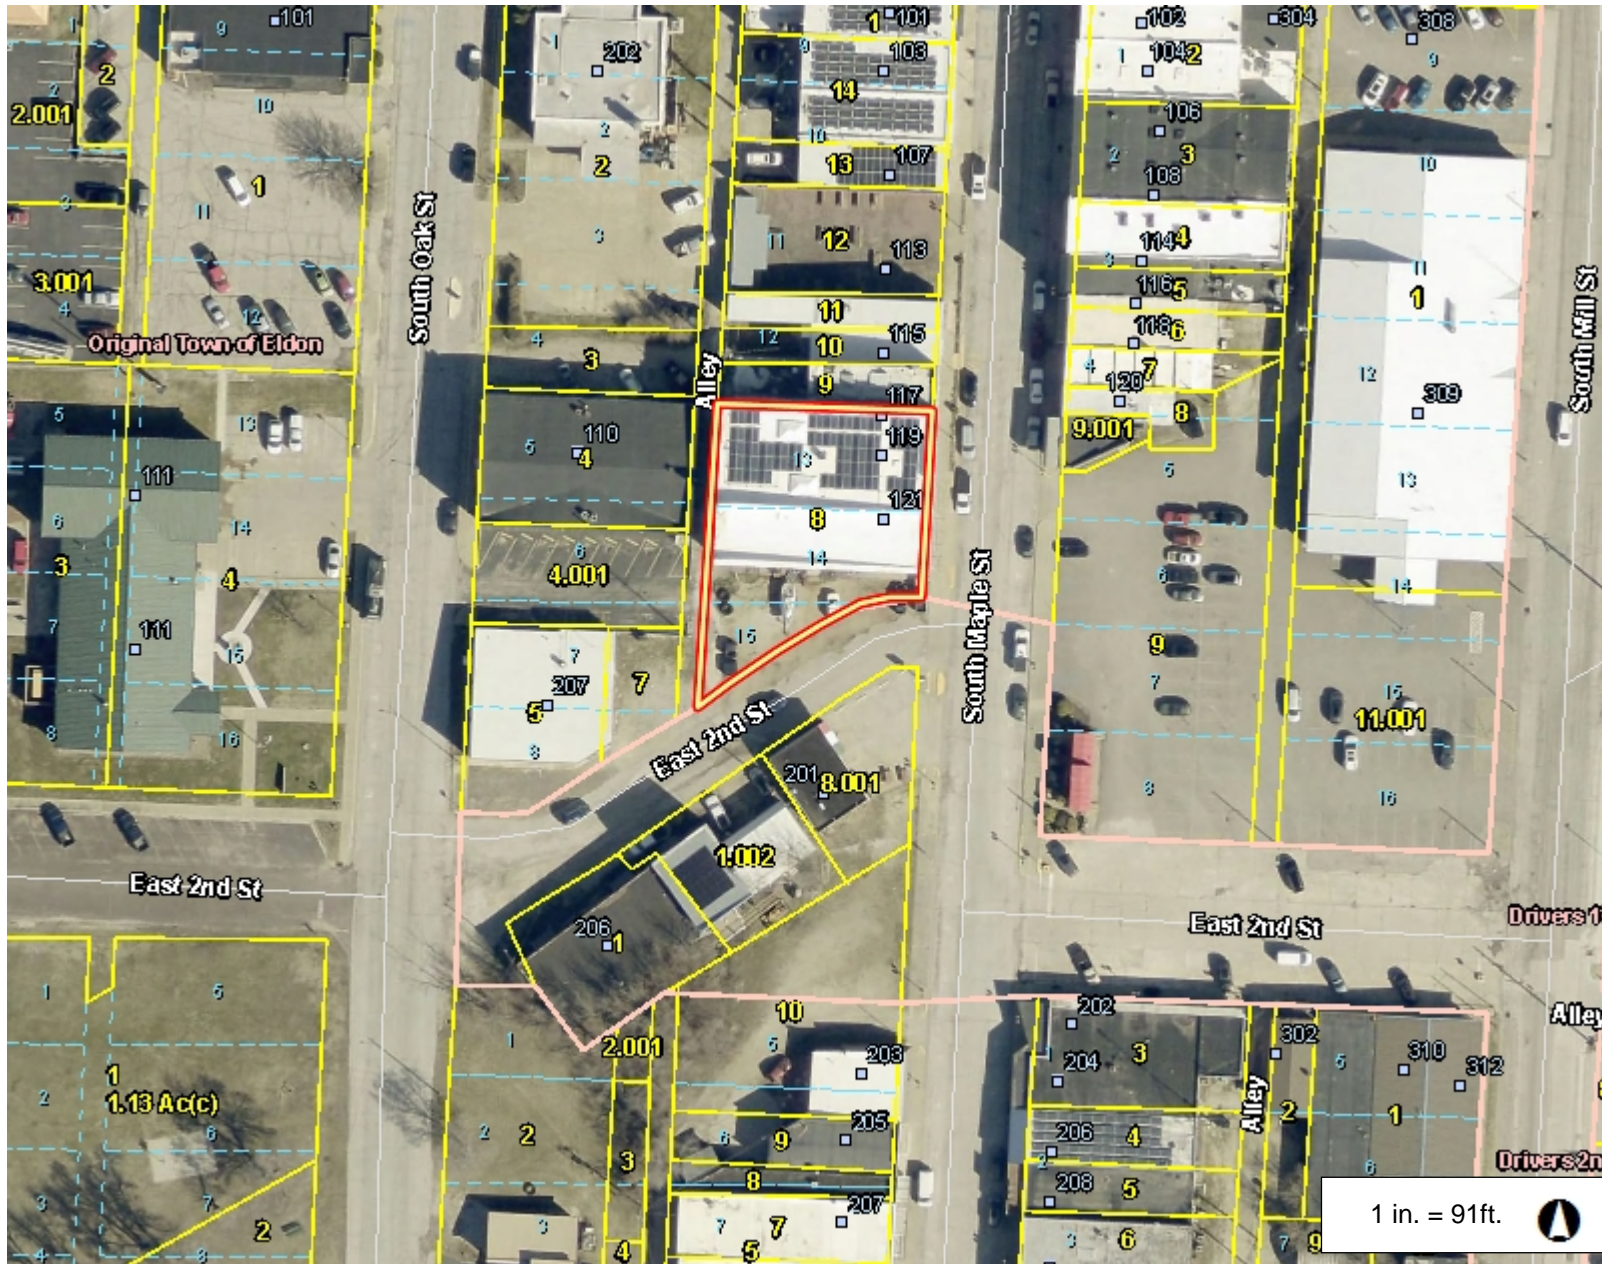

# Miller County, MO

## Legend

- Road
  - US Hwy
  - State Hwy
  - All Other
- Corporate Limit
- ▭ Subdivision
- Address Point
- ▭ Parcel
- Parcel Number/Acres
- Misc Text
- - - Original Lot
- ▭ County Boundary

## Notes

119.121 S Maple St  
Eldon MO 65026

This Cadastral Map is for informational purposes only. It does not purport to represent a property boundary survey of the parcels shown and shall not be used for conveyances or the establishment of property boundaries.

THIS MAP IS NOT TO BE USED FOR NAVIGATION