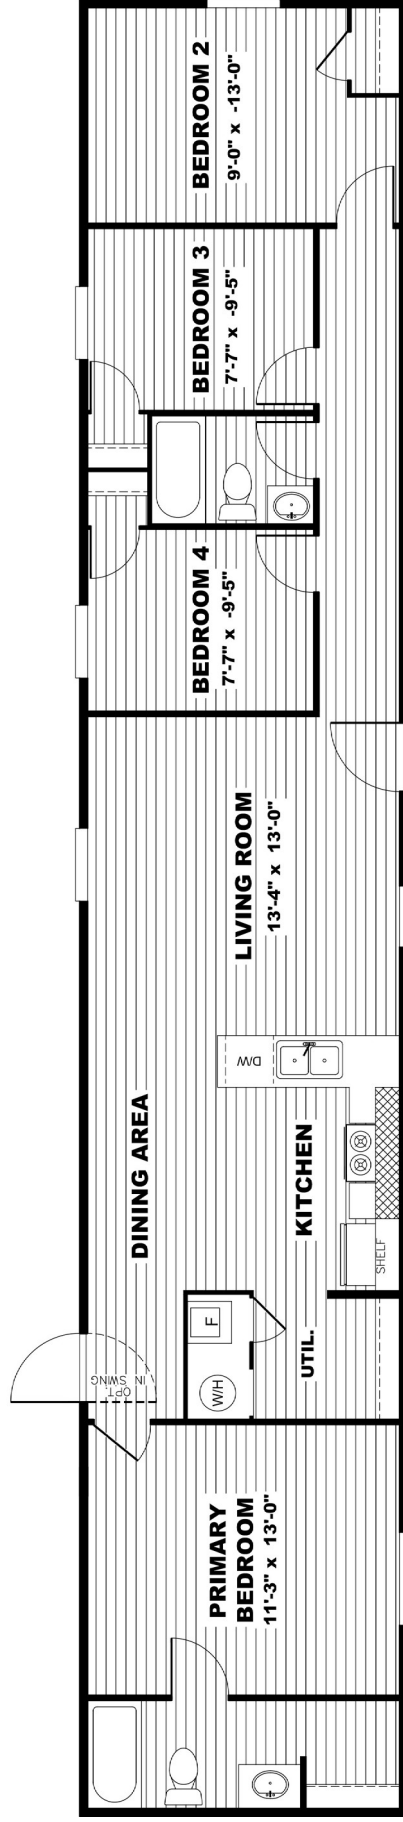

GRAND

TRS14764A // 4 beds // 2 baths // 1,038 sq. ft. // 14x76

OWN IT

The home series and floor plans indicated will vary by retailer and state. Your local Home Center can quote you on specific prices and terms of purchase for specific homes. TRU invests in continuous product and process improvement. All home series, floor plans, specifications, dimension, features, materials, availability, and starting prices shown on this website are artist's renderings or estimates, and are subject to change without notice. Dimensions are nominal and length and width measurements are from exterior wall to exterior wall.