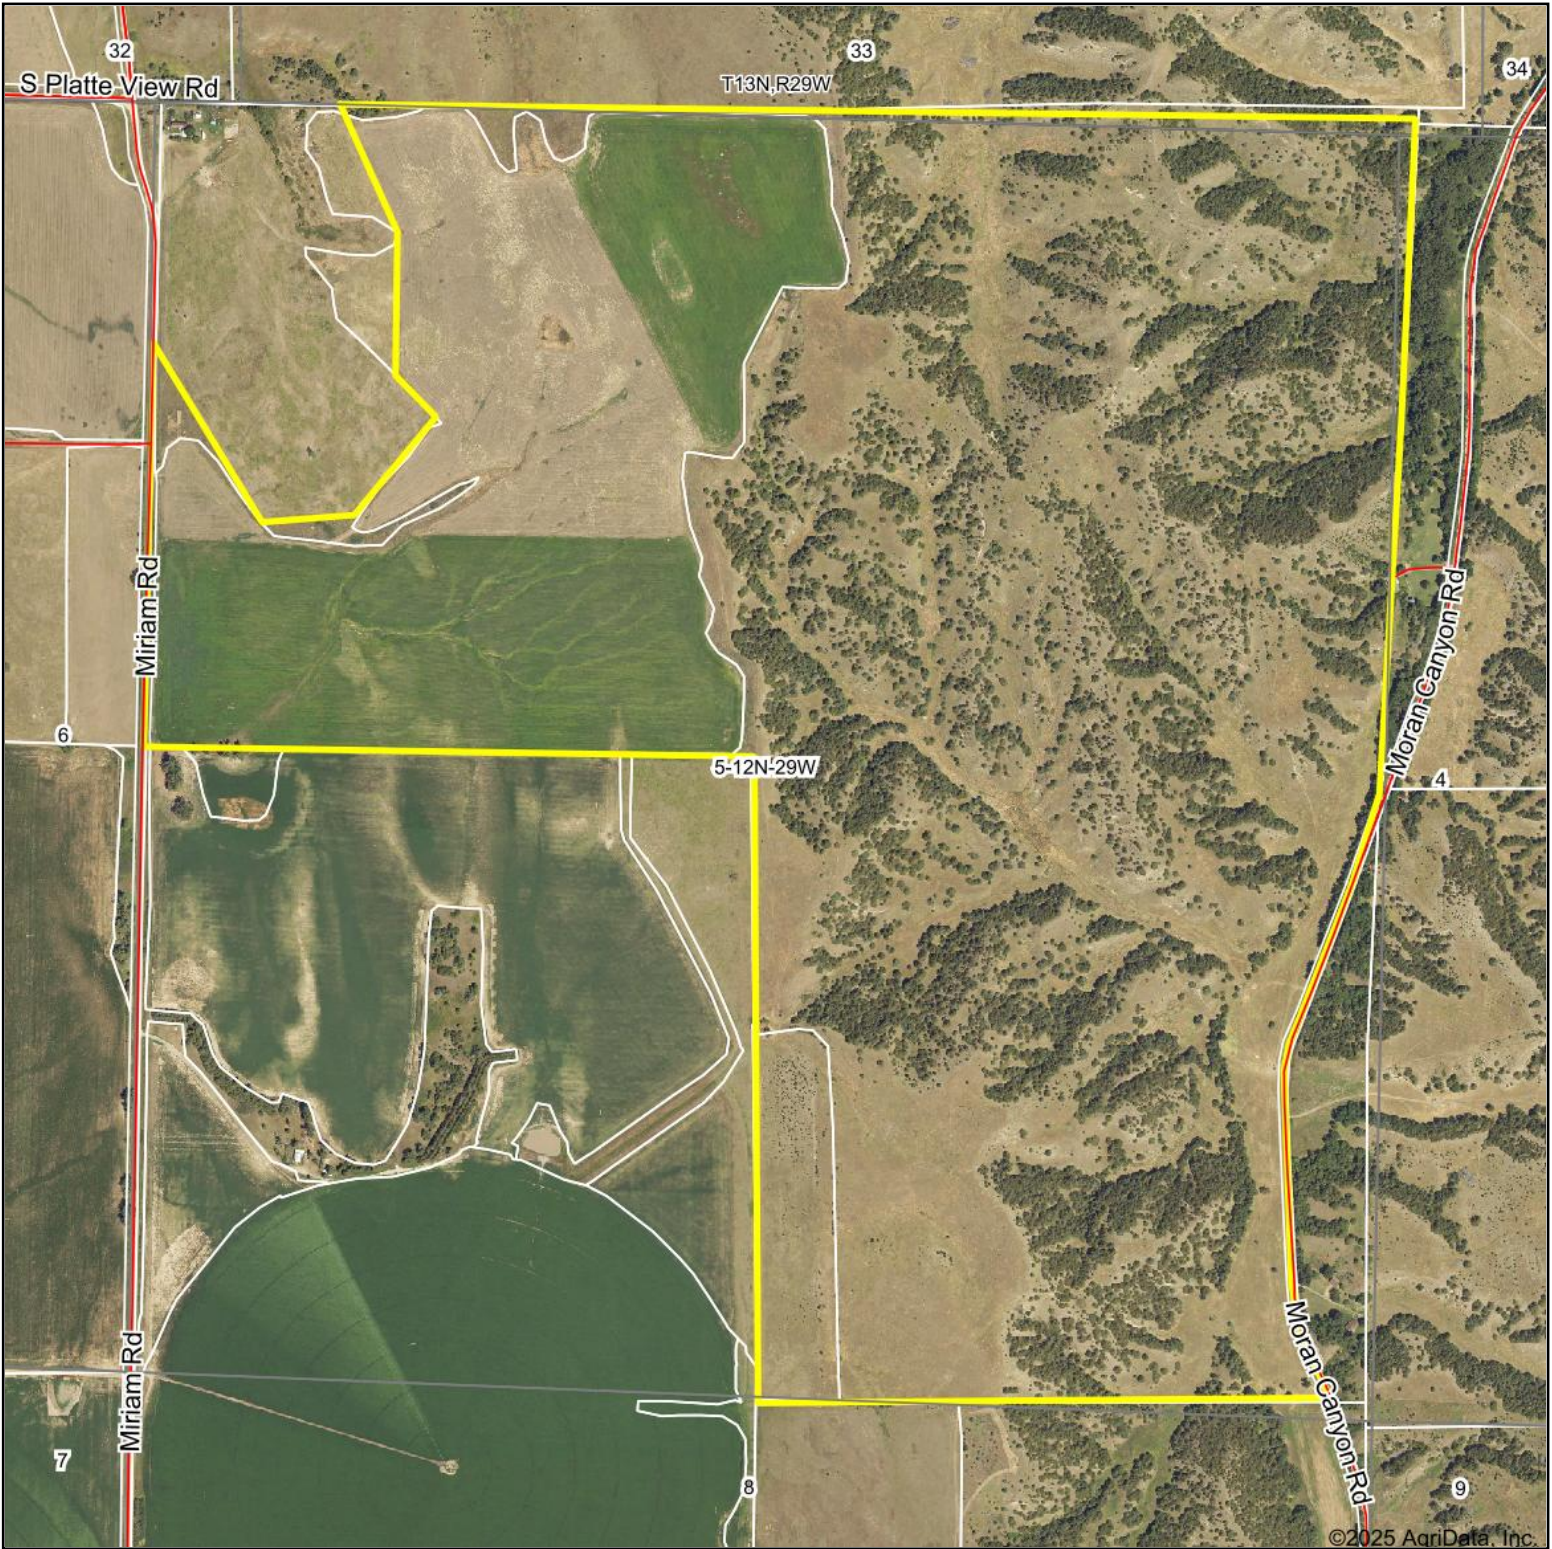

Aerial Map

©2025 AgriData, Inc.

Boundary Center: 41.039305, -100.649825

5-12N-29W
Lincoln County
Nebraska

9/3/2025