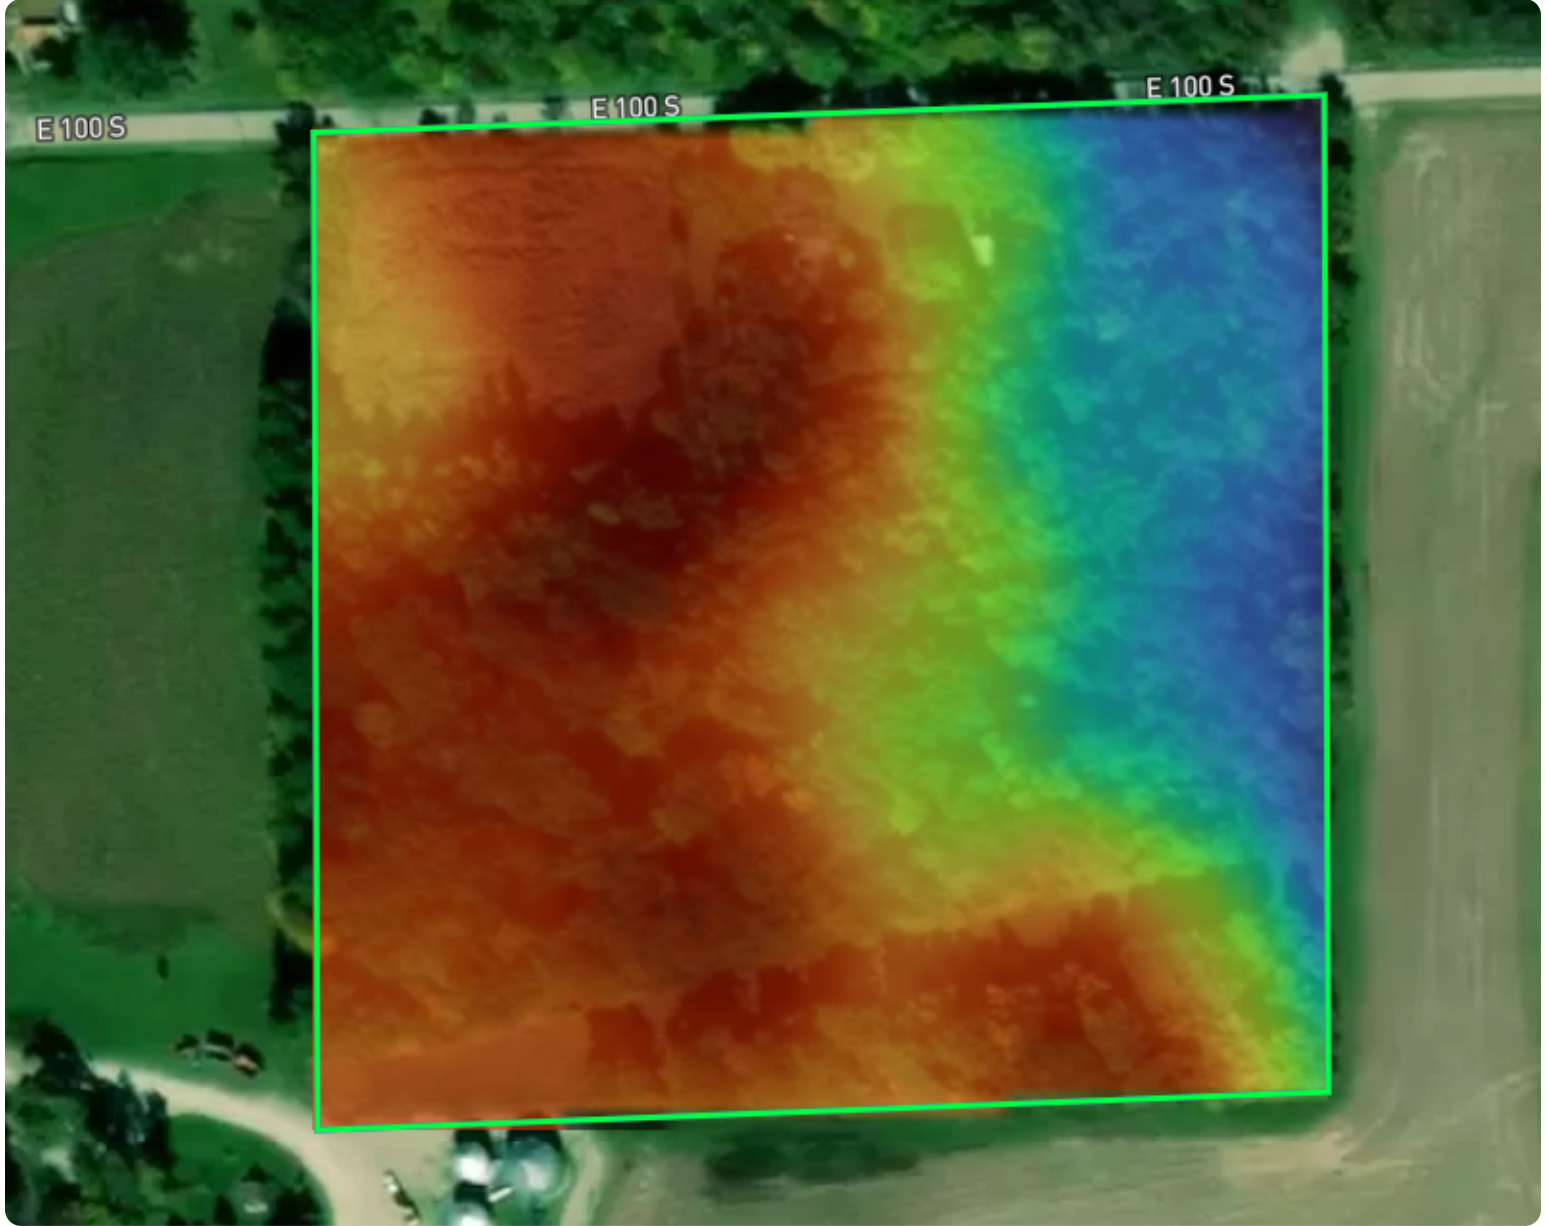

Topography & Hillshade Map

© Mapbox, © OpenStreetMap  mapbox

Color Legend

907 ft

918 ft