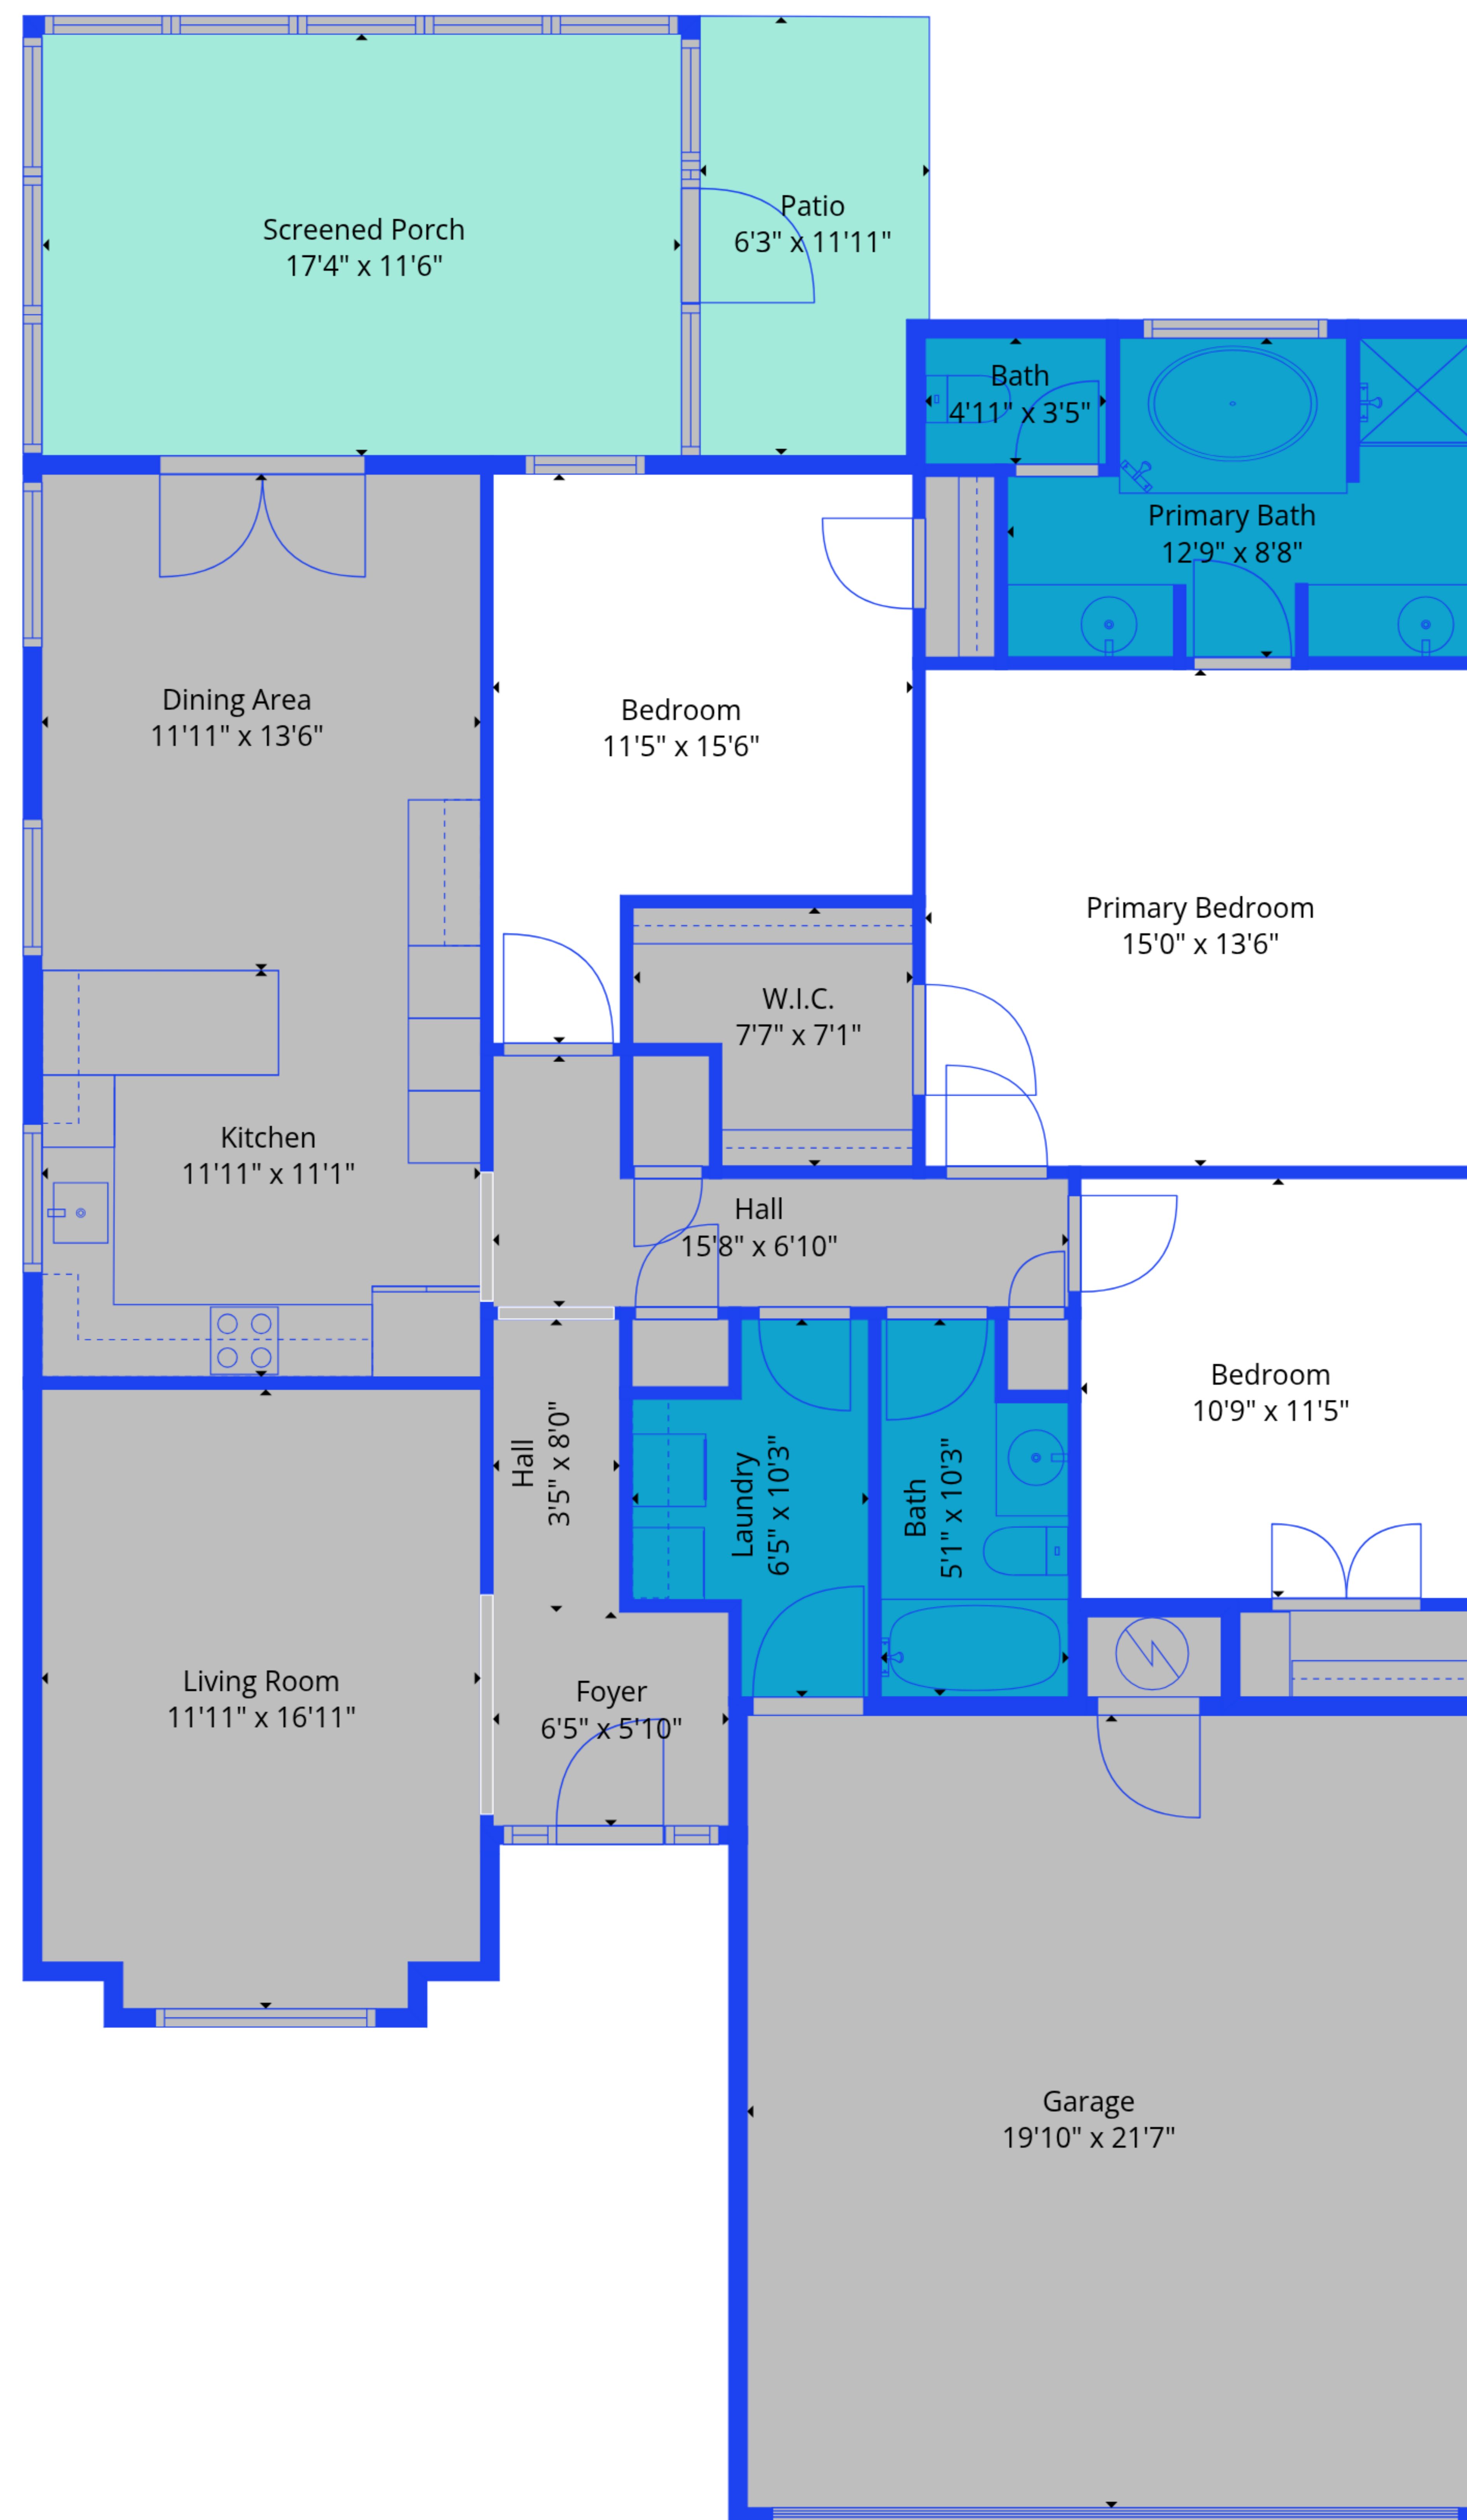

TOTAL: 1476 sq. ft

FLOOR 1: 1476 sq. ft

EXCLUDED AREAS: PATIO: 73 sq. ft, SCREENED PORCH: 200 sq. ft, GARAGE: 428 sq. ft,
WALLS: 137 sq. ft

TOTAL: 1476 sq. ft

FLOOR 1: 1476 sq. ft

EXCLUDED AREAS: PATIO: 73 sq. ft, SCREENED PORCH: 200 sq. ft, GARAGE: 428 sq. ft,
 WALLS: 137 sq. ft