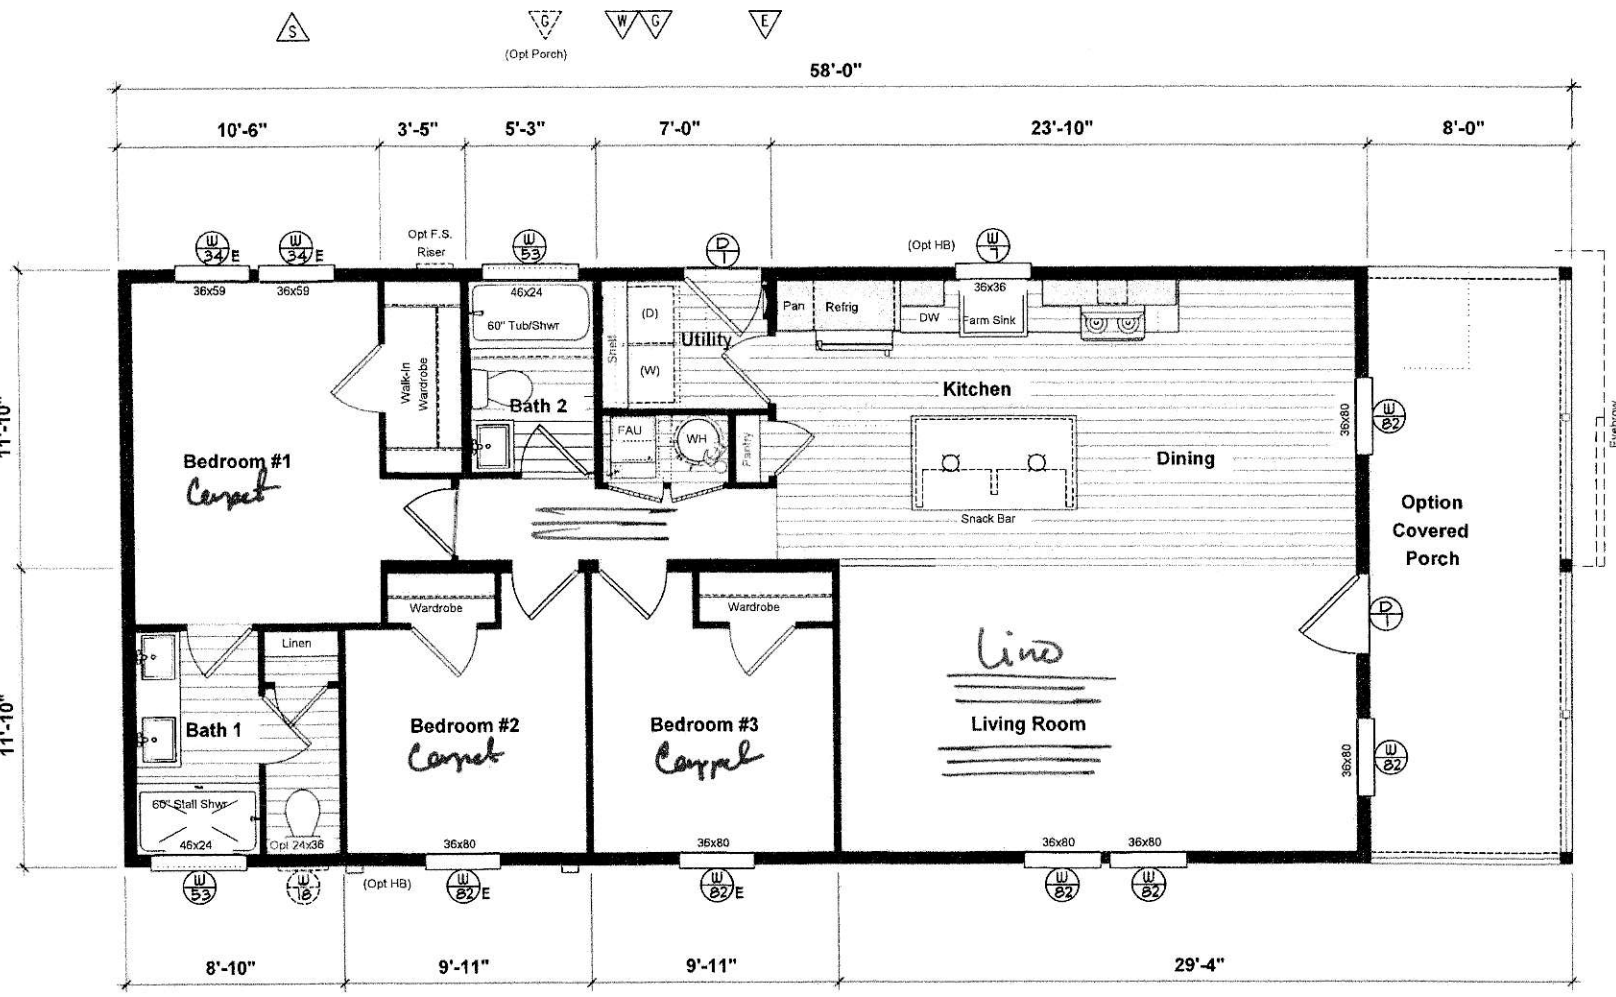

244/50
58 with
porch

No Base

No Overhang

12x Overhang

Harmony

HRM-2448-3A and HRR-2448-3A
3 Bedroom, 2 Bath - 1,183 Sq. Ft.

No Base

Hot Chili

24x58 W/ 8' FULL PORCH