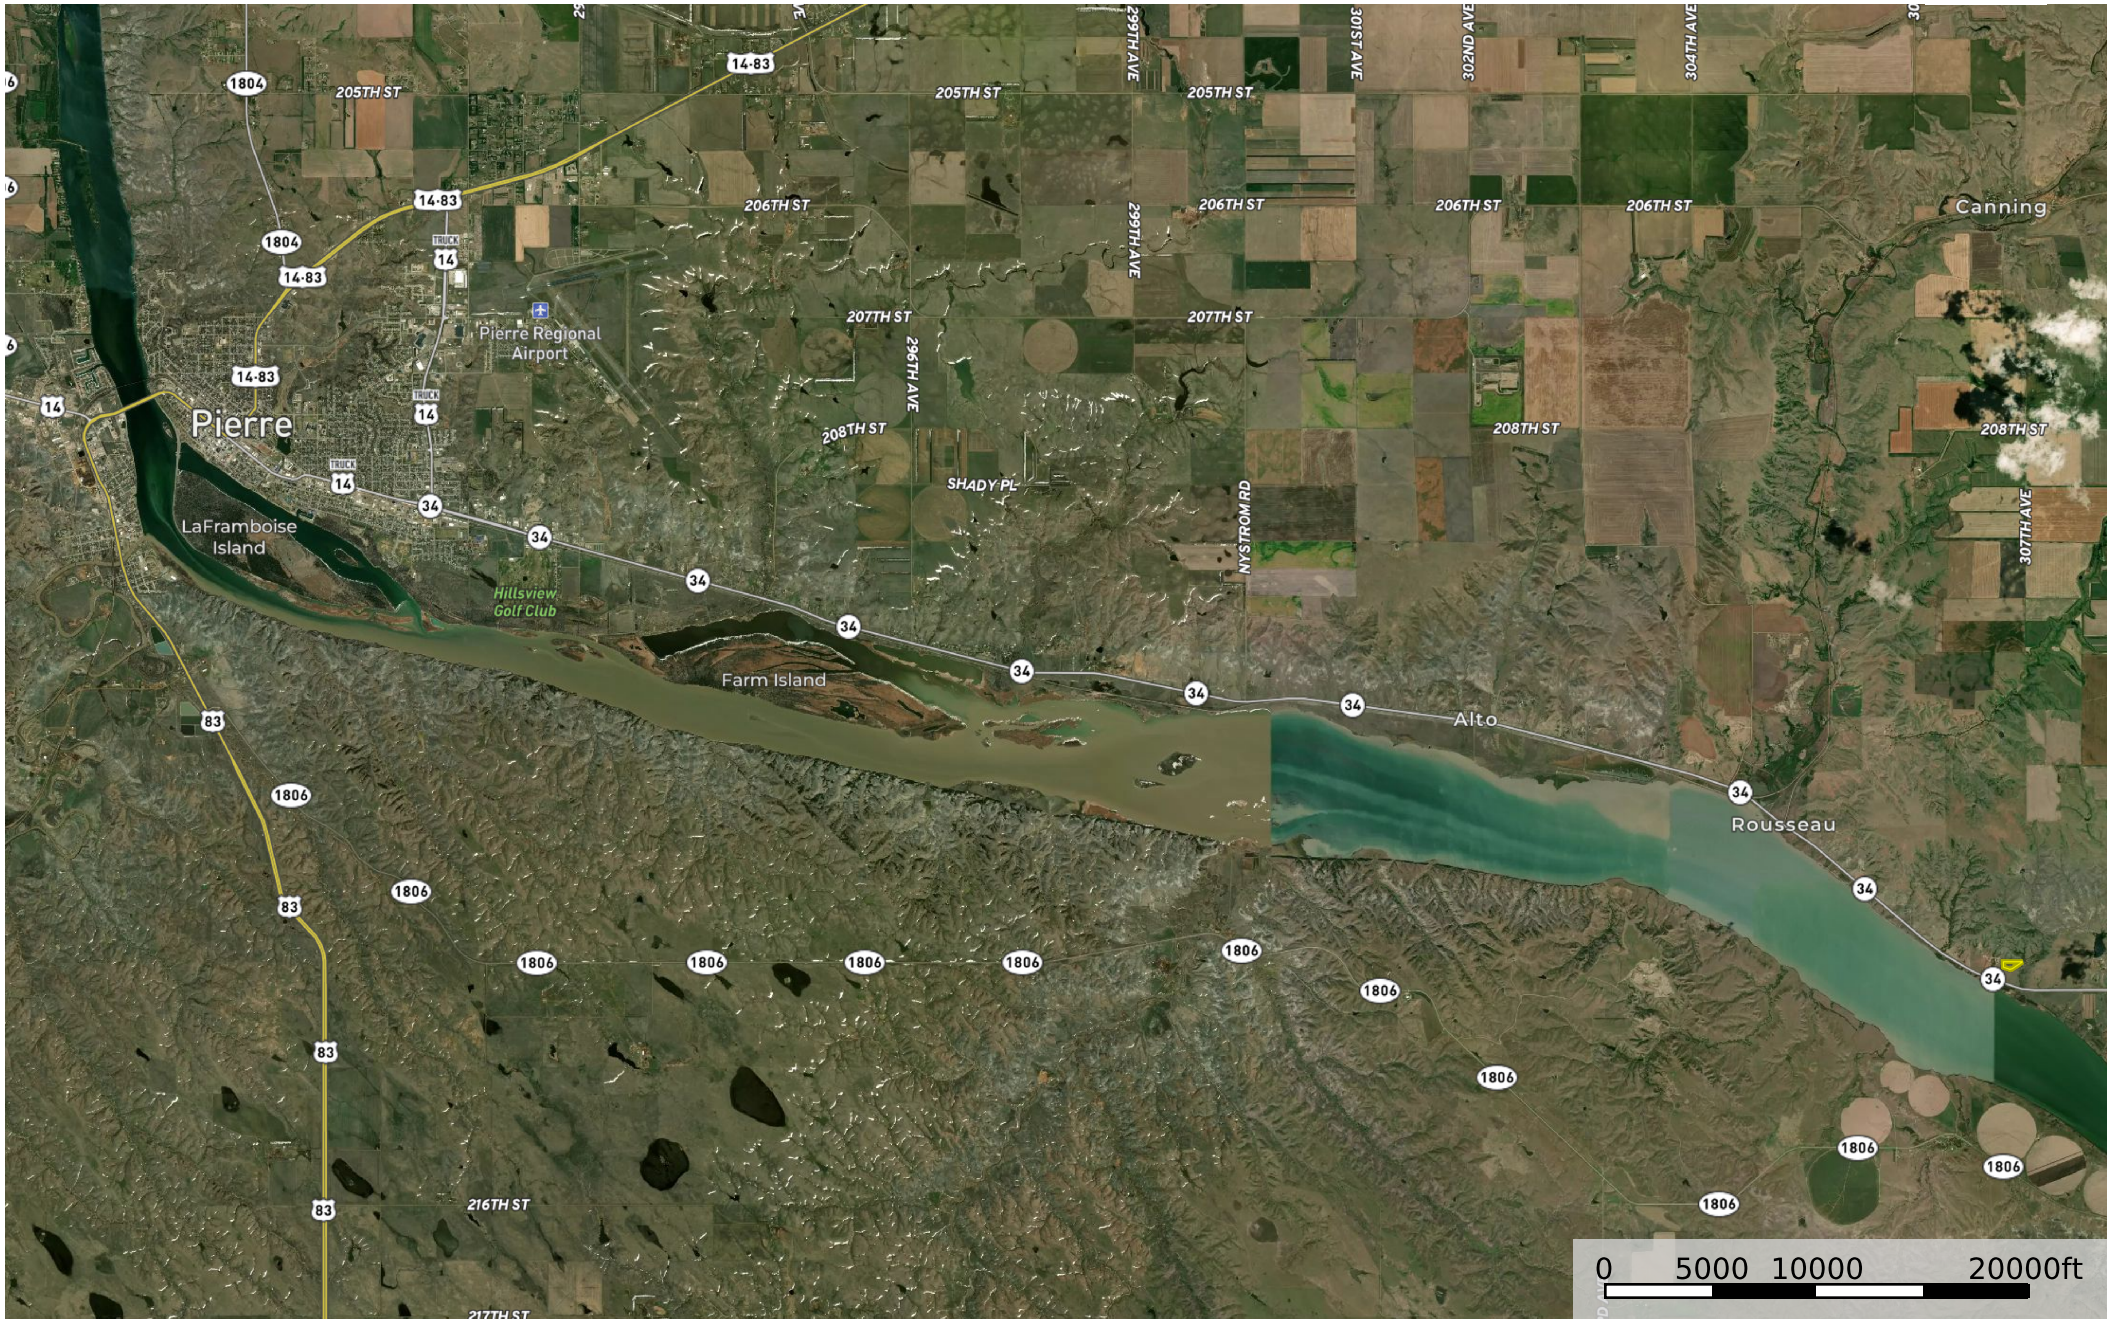

# Ft. George Lot 9 - Doud

South Dakota, AC +/-

 Boundary