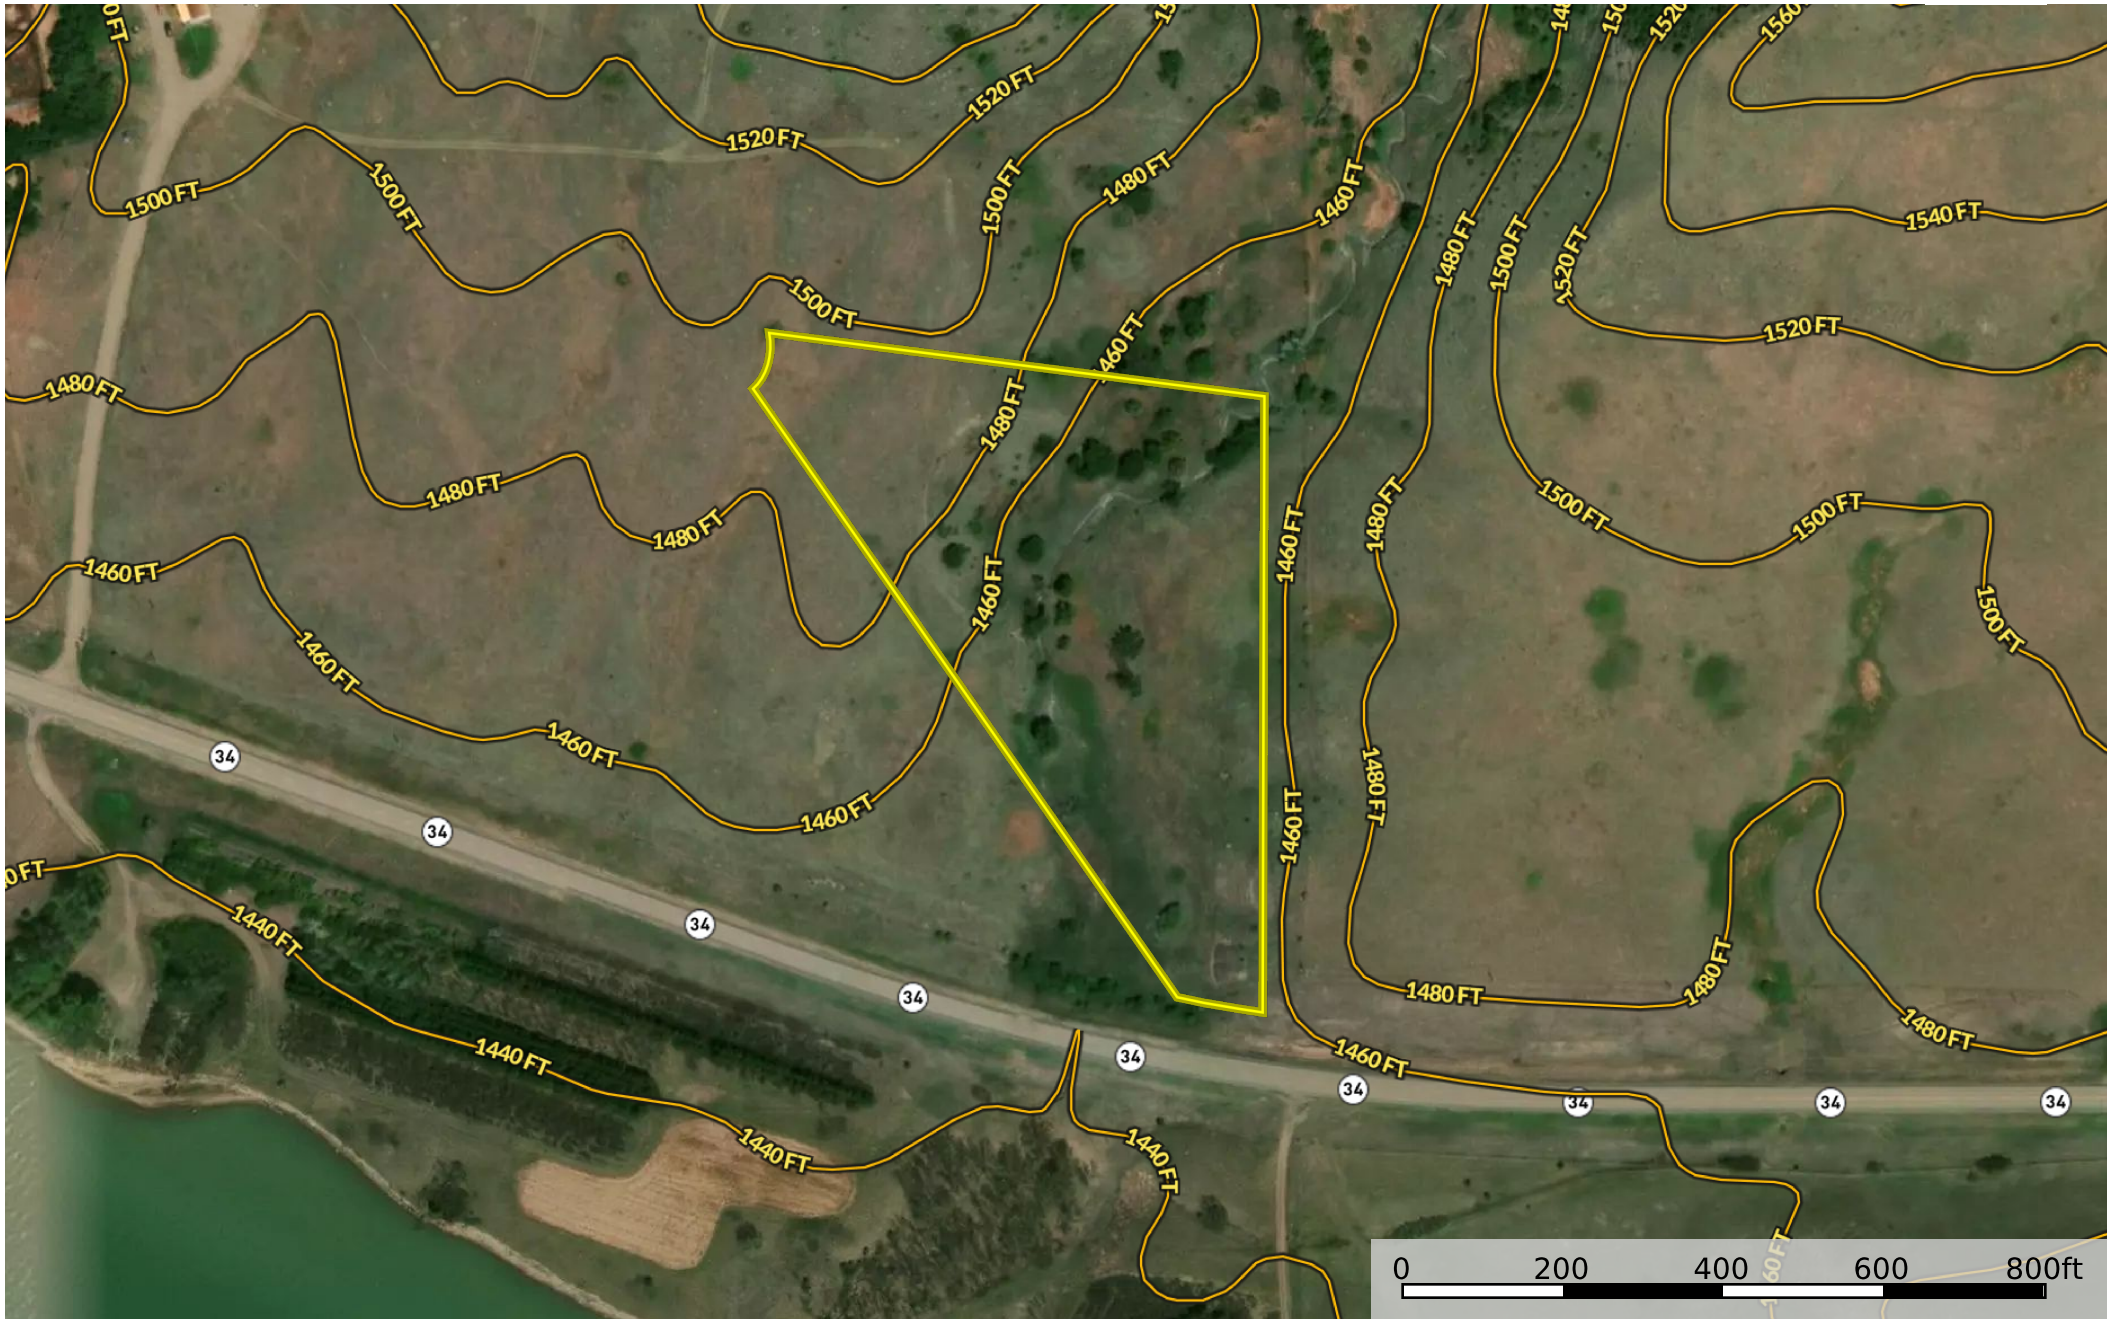

# Ft. George Lot 7 - Doud

South Dakota, AC +/-

 Boundary

Ben Doty

 The information contained herein was obtained from sources deemed to be reliable. Land id™ Services makes no warranties or guarantees as to the completeness or accuracy thereof.