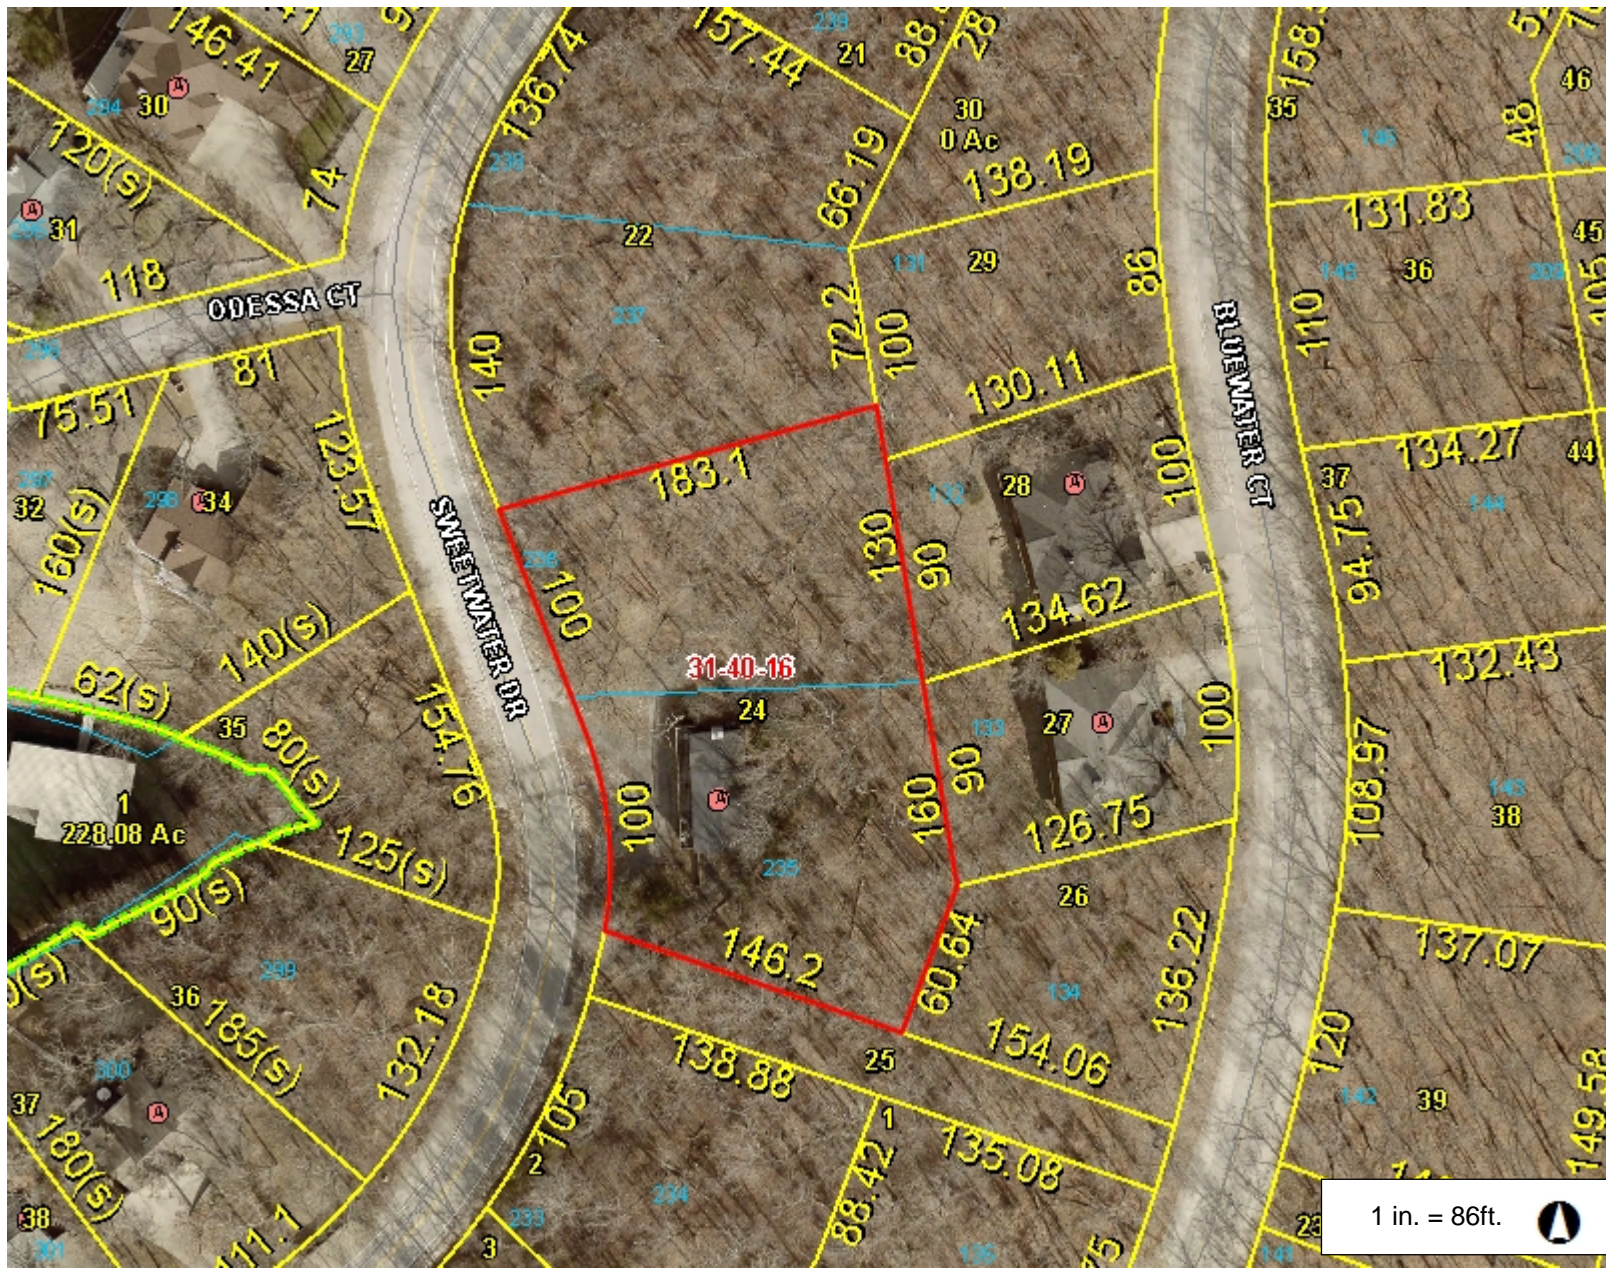

Camden County, MO

Legend

- Highway
 - Interstate Highway
 - US Highway
 - Numbered State Highway
 - Lettered State Highway
- Road
- Address Point
- Condo Point
- Parcel
- Corporate Limit Line
- Land Hook
 - DASHED LAND HOOK
 - SOLID LAND HOOK
- Original Lot
- Section
- County Boundary

Notes

1212 Sweetwater Dr
Four Seasons MO 65049

This Cadastral Map is for informational purposes only. It does not purport to represent a property boundary survey of the parcels shown and shall not be used for conveyances or the establishment of property boundaries.

THIS MAP IS NOT TO BE USED FOR NAVIGATION