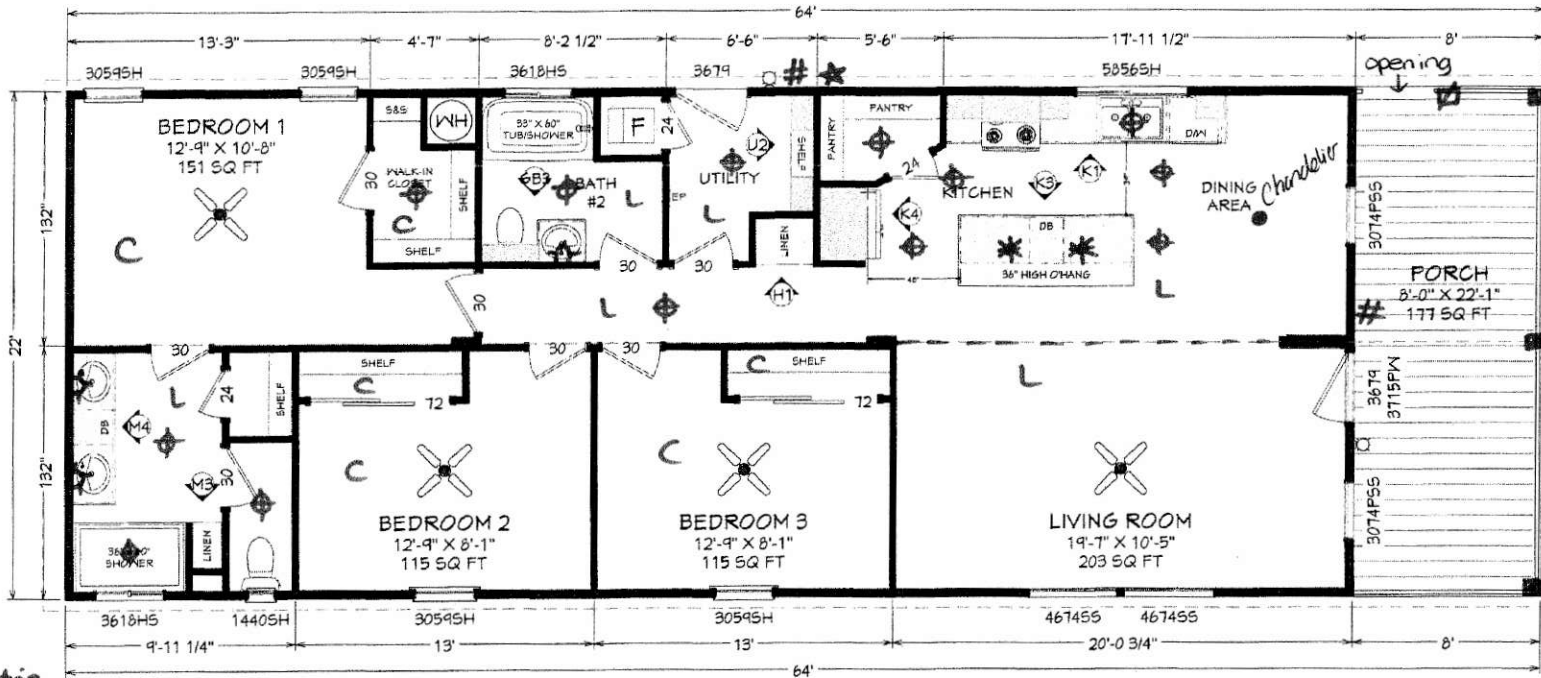

#80

No Side Eaves
No Rear Overhang

wood
porch
new
with

22x50

#8

12" Front Overhang

Hitch End

All Electric
200-Amp
2015 Roof, 3:12
R28-11-11

APPROXIMATE LIVING AREA
1232 SQ FT

Conceptual drawing only, subject to change

- ✂ = ceiling fan
- ⊕ = cen light
- # = ext. GFI
- ★ = hose bibb
- L = Lino
- C = carpet
- * = pendant light

DATE	ORDER #	RETAILER	CUSTOMER	MODEL #	REVISION	DRAWN BY
07/29/2024	2023-	SUN VALLEY ESTATES	PLAN 2	CL	-	Jose Paleo