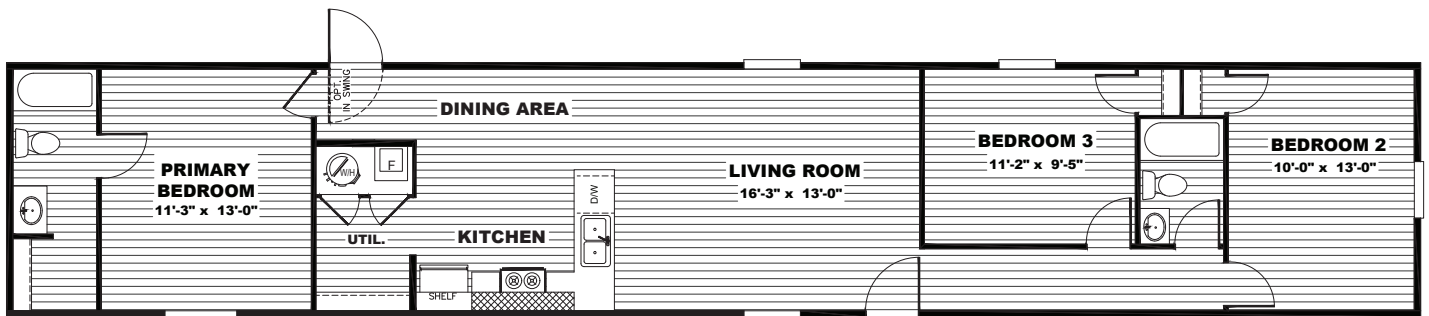

# Glory

TRS14763B / 3 beds / 2 baths / 1,038 sq. ft.

The home series, floor plans, photos, renderings, specifications, features, pricing, materials and availability shown will vary by retailer and state, and are subject to change without notice.