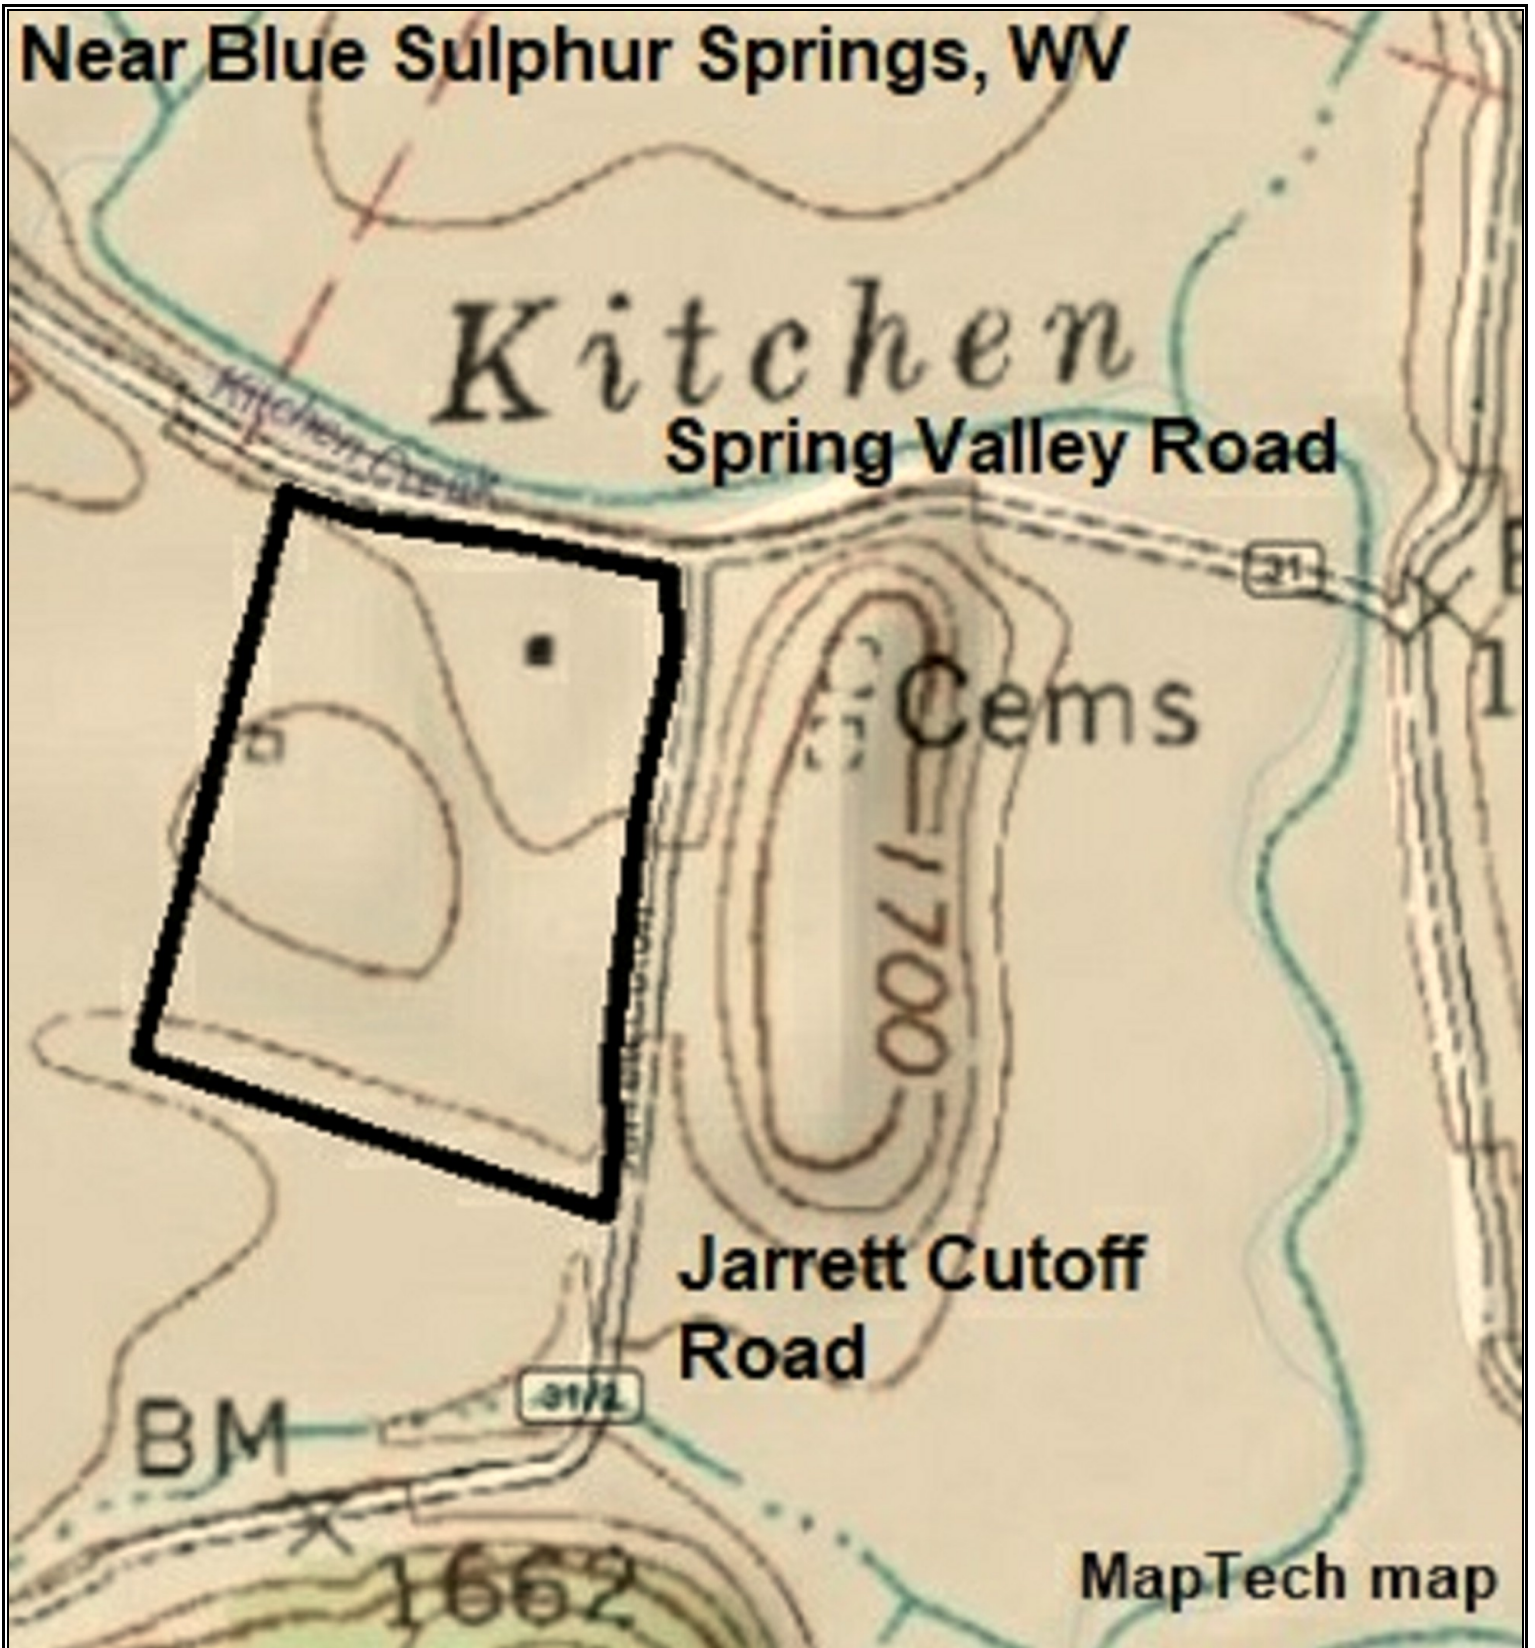

Near Blue Sulphur Springs, WV

Traveller 1840 - 17 Ac +/-
Greenbrier County, WV
TOPOGRAPHIC MAP

Google Coordinates:

LAT 37.823380 (N), LON -80.619971 (W)

This map is for general location purposes only.

Consult a licensed land surveyor for actual boundary location and acreage.