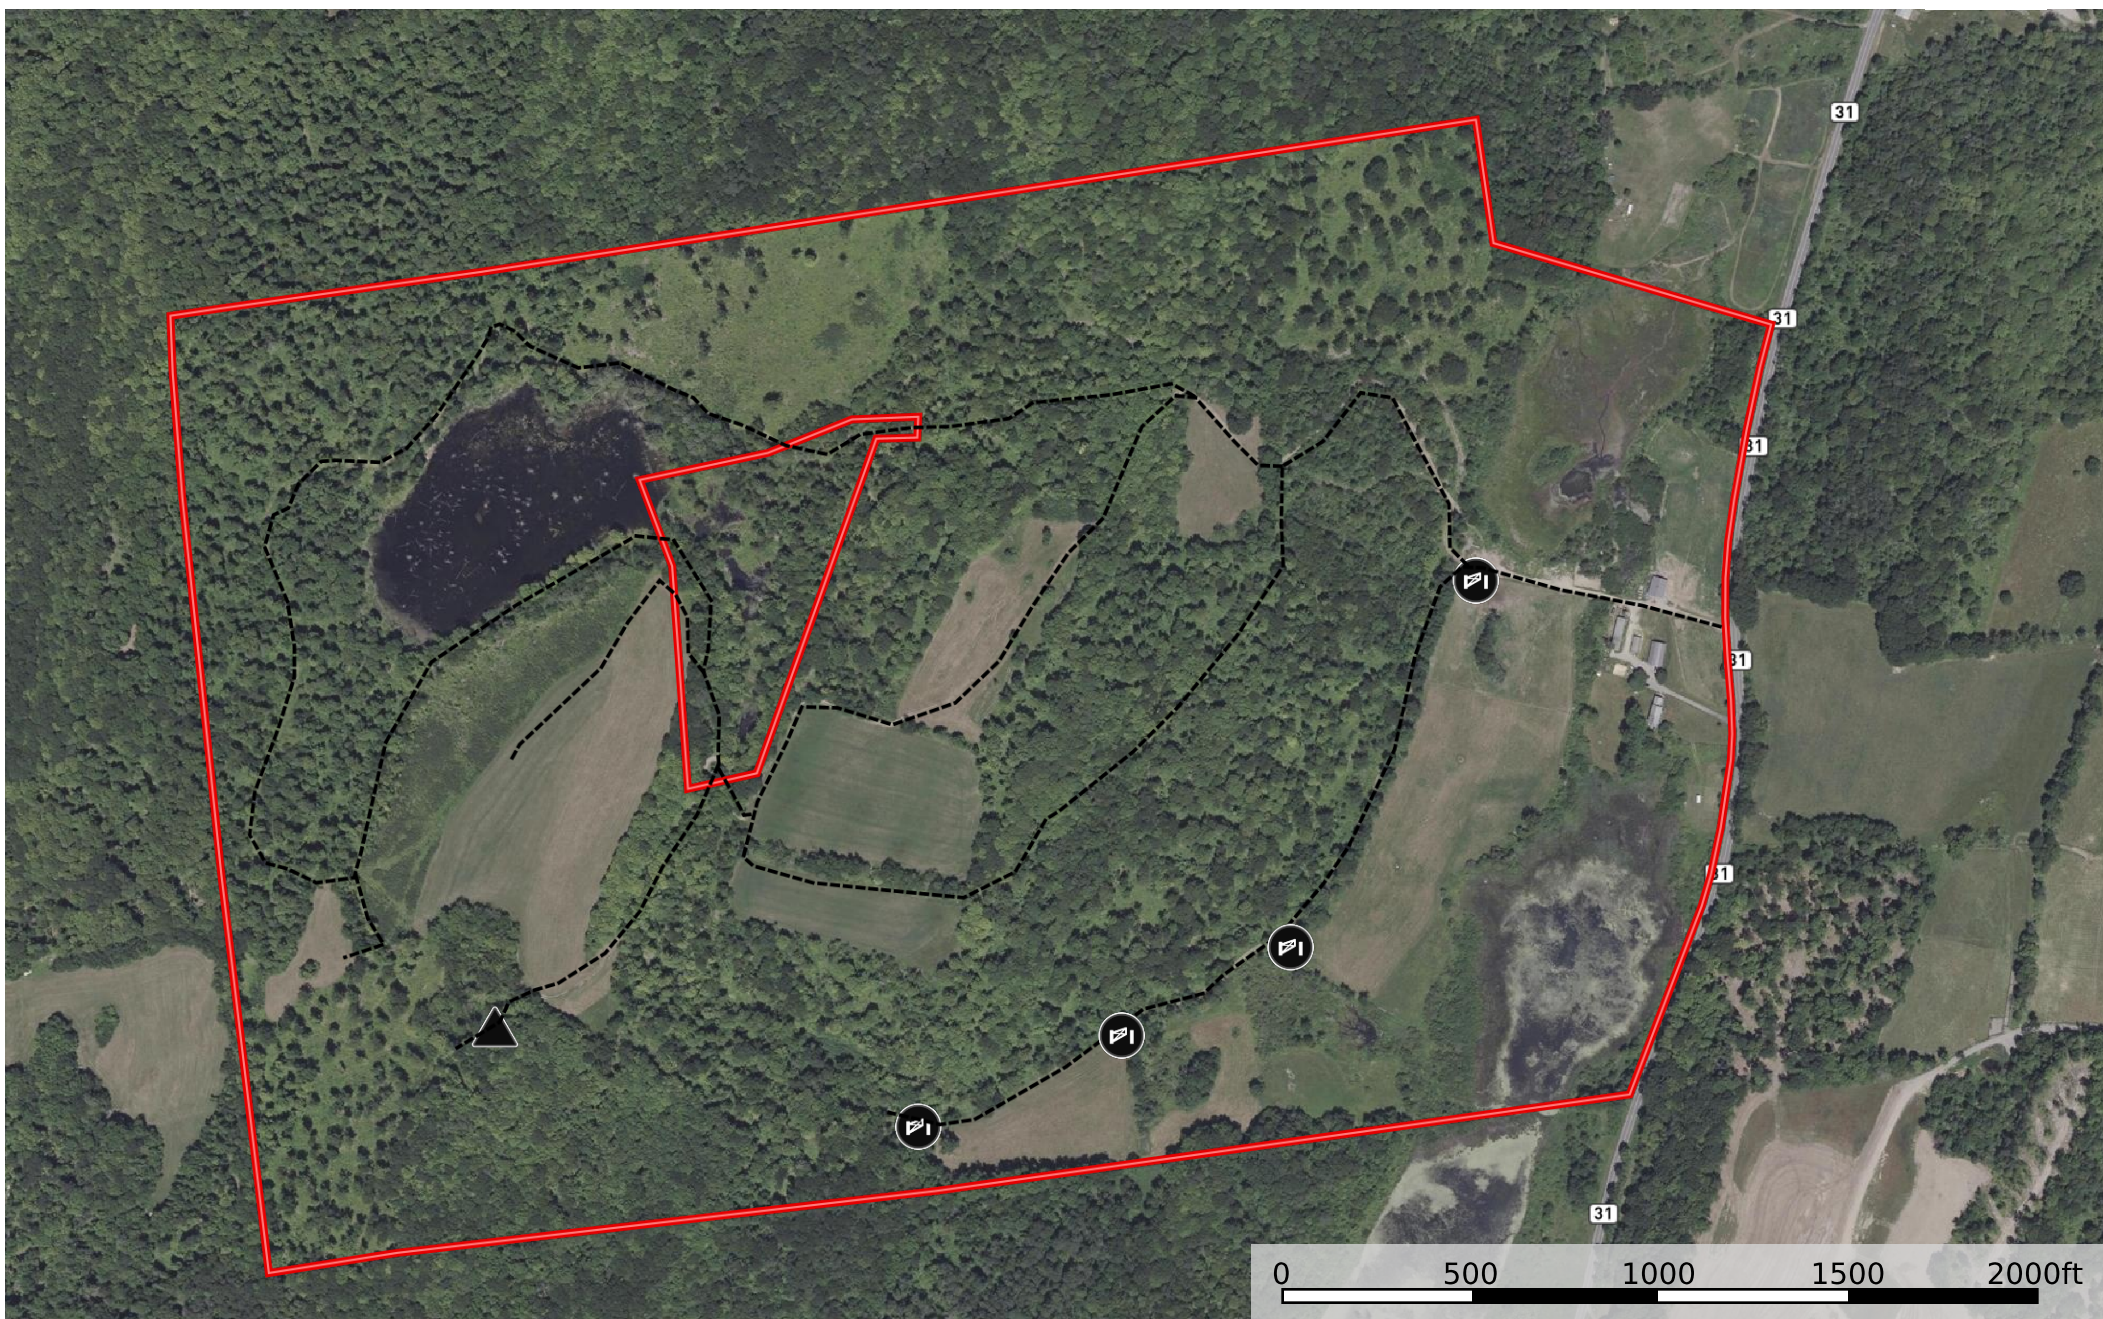

Black Creek Headwaters Farm

New York, 216.3 AC +/-

▲ Shale Pit Ⓜ Gate - - - Road / Trail □ Boundary