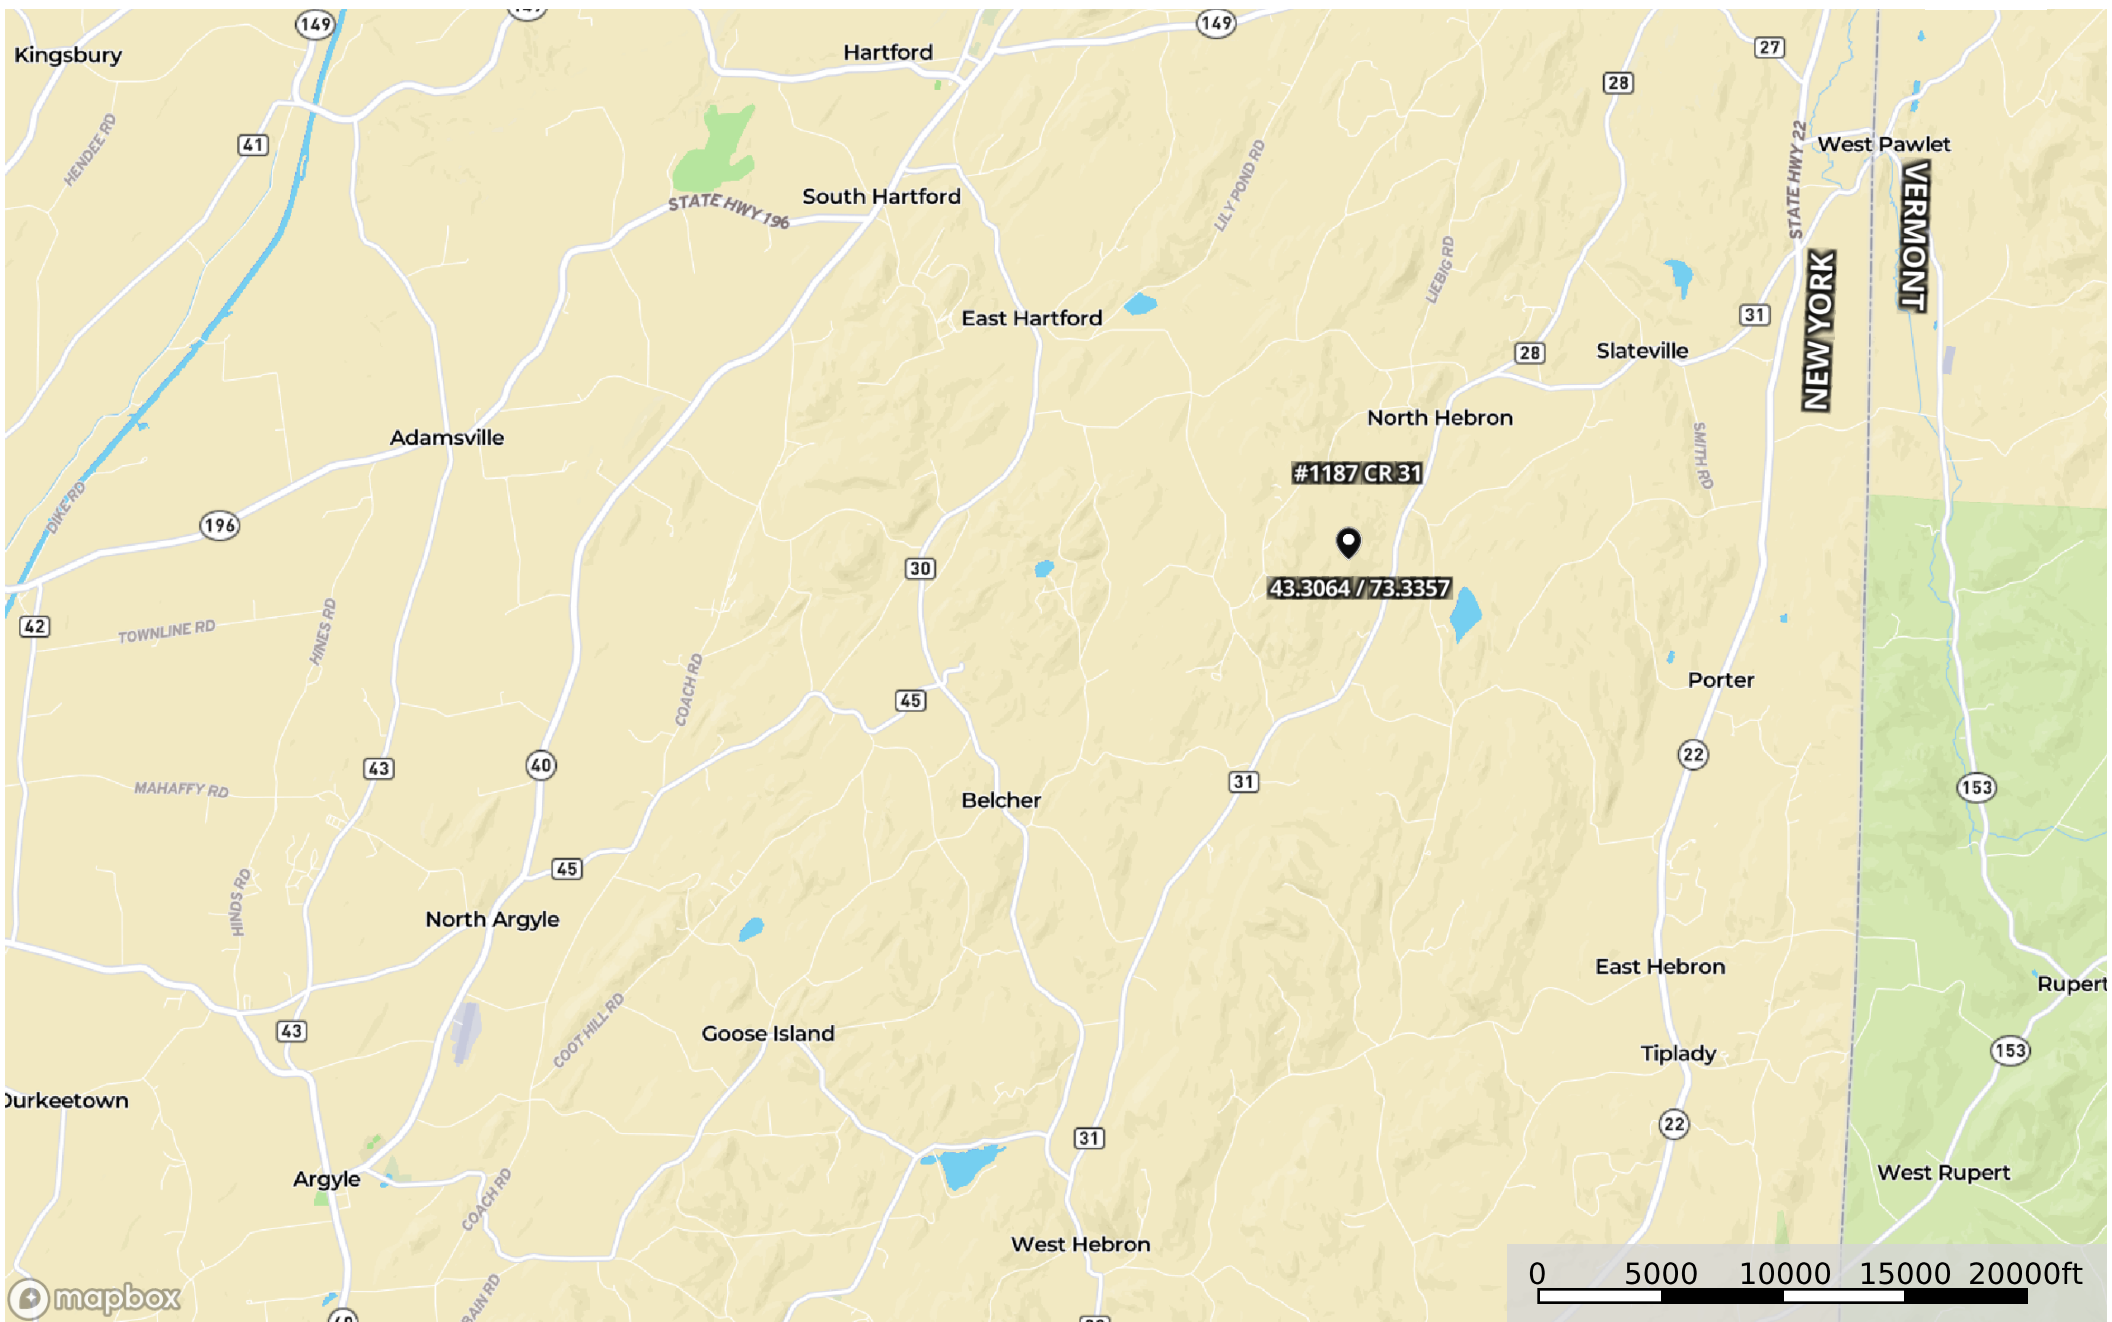

Black Creek Headwaters Farm

New York, 216.3 AC +/-

Marker