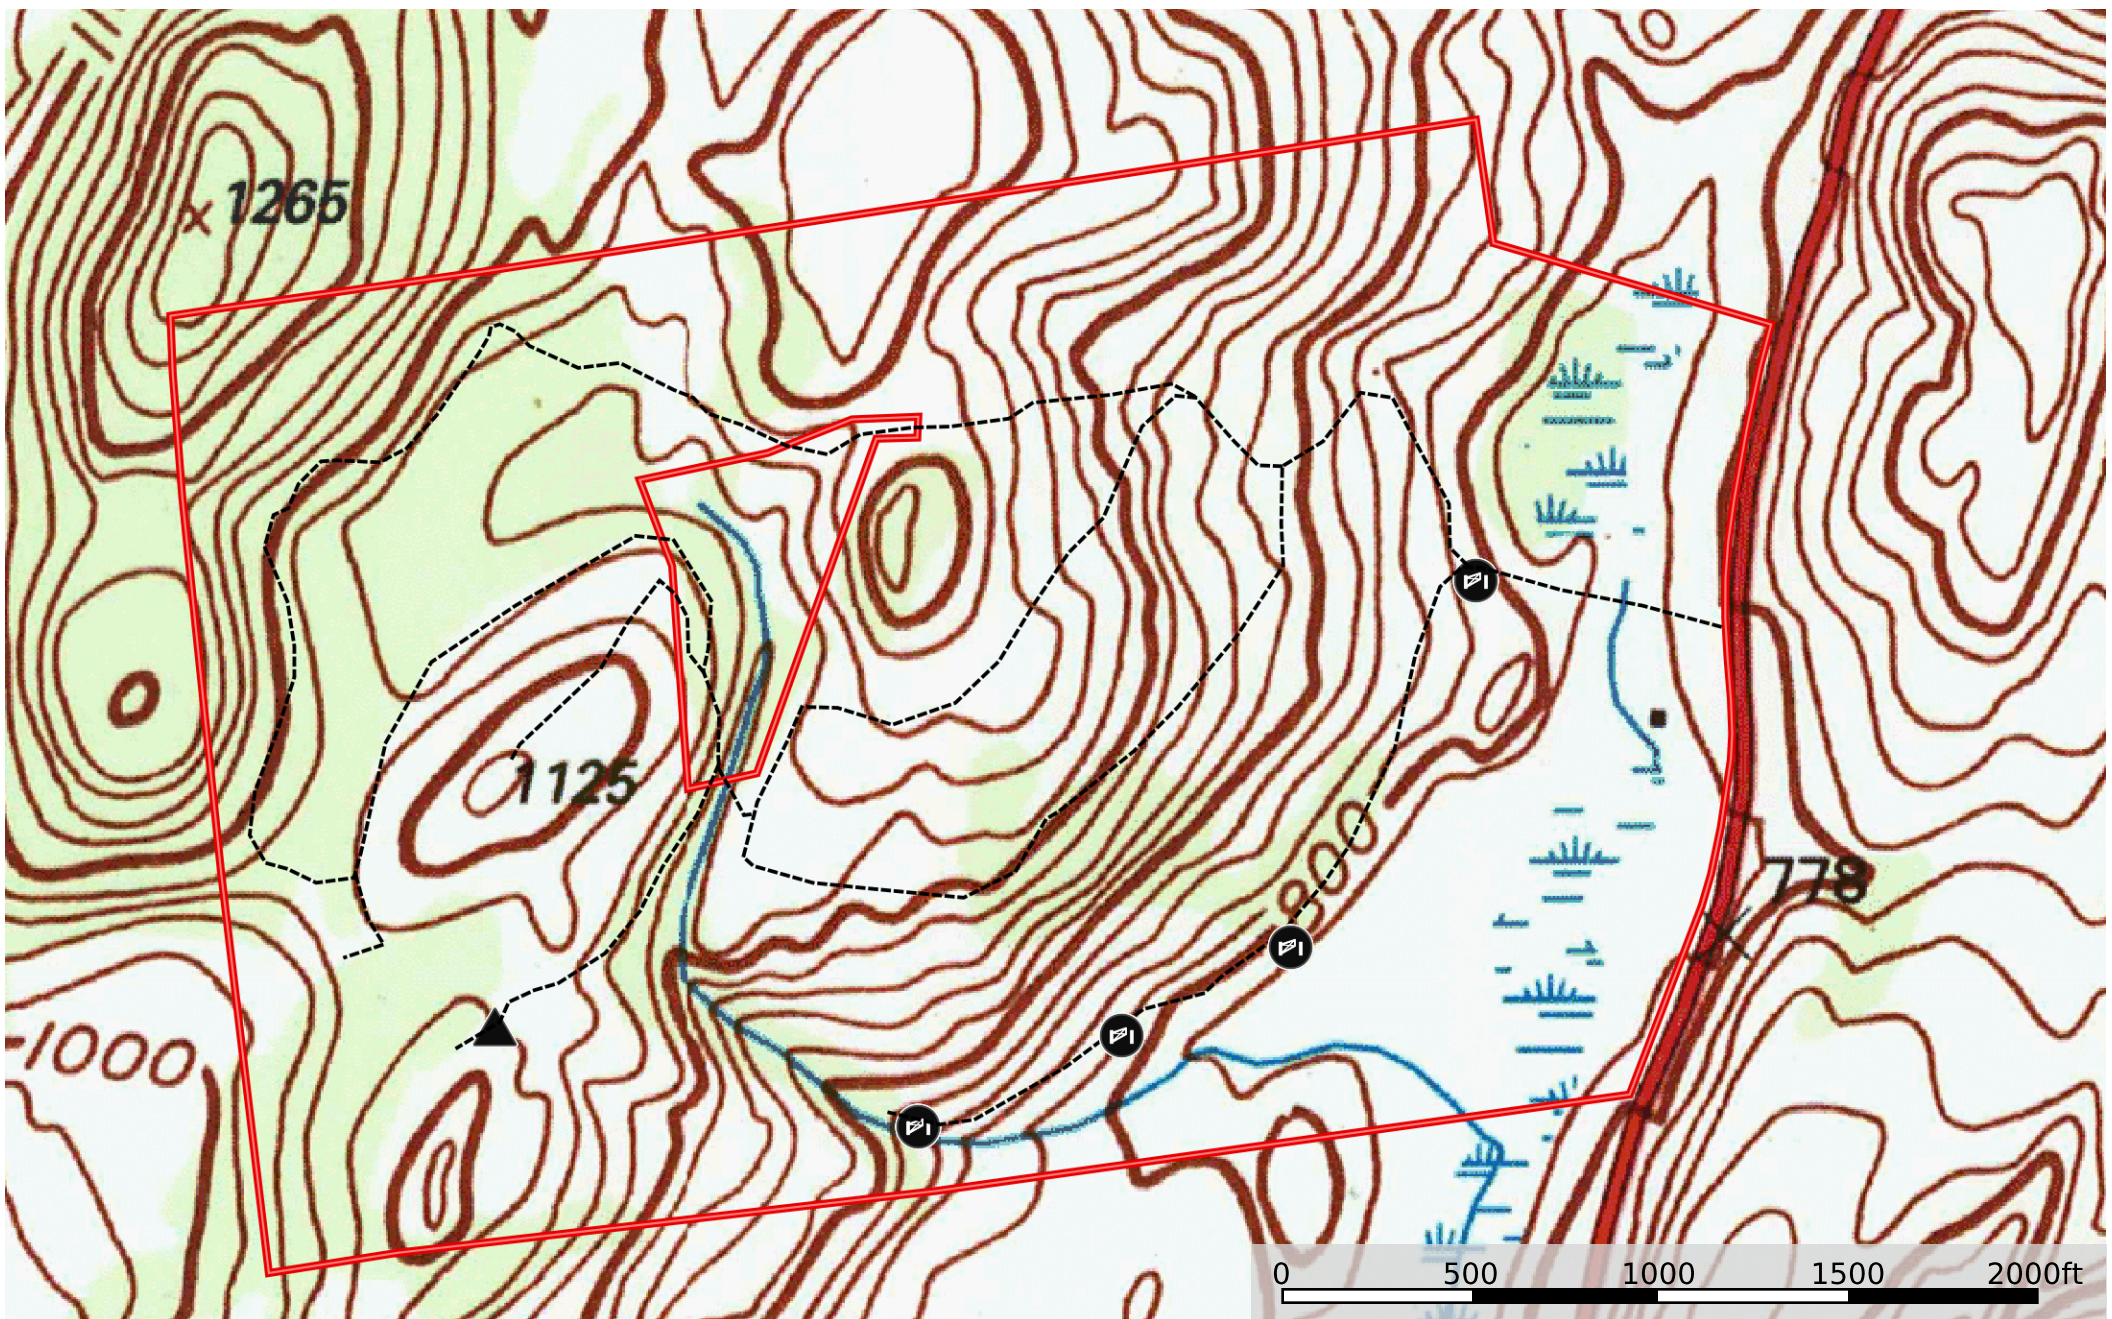

Black Creek Headwaters Farm

New York, 216.3 AC +/-

- ▲ Shale Pit
- Gate
- Road / Trail
- Boundary