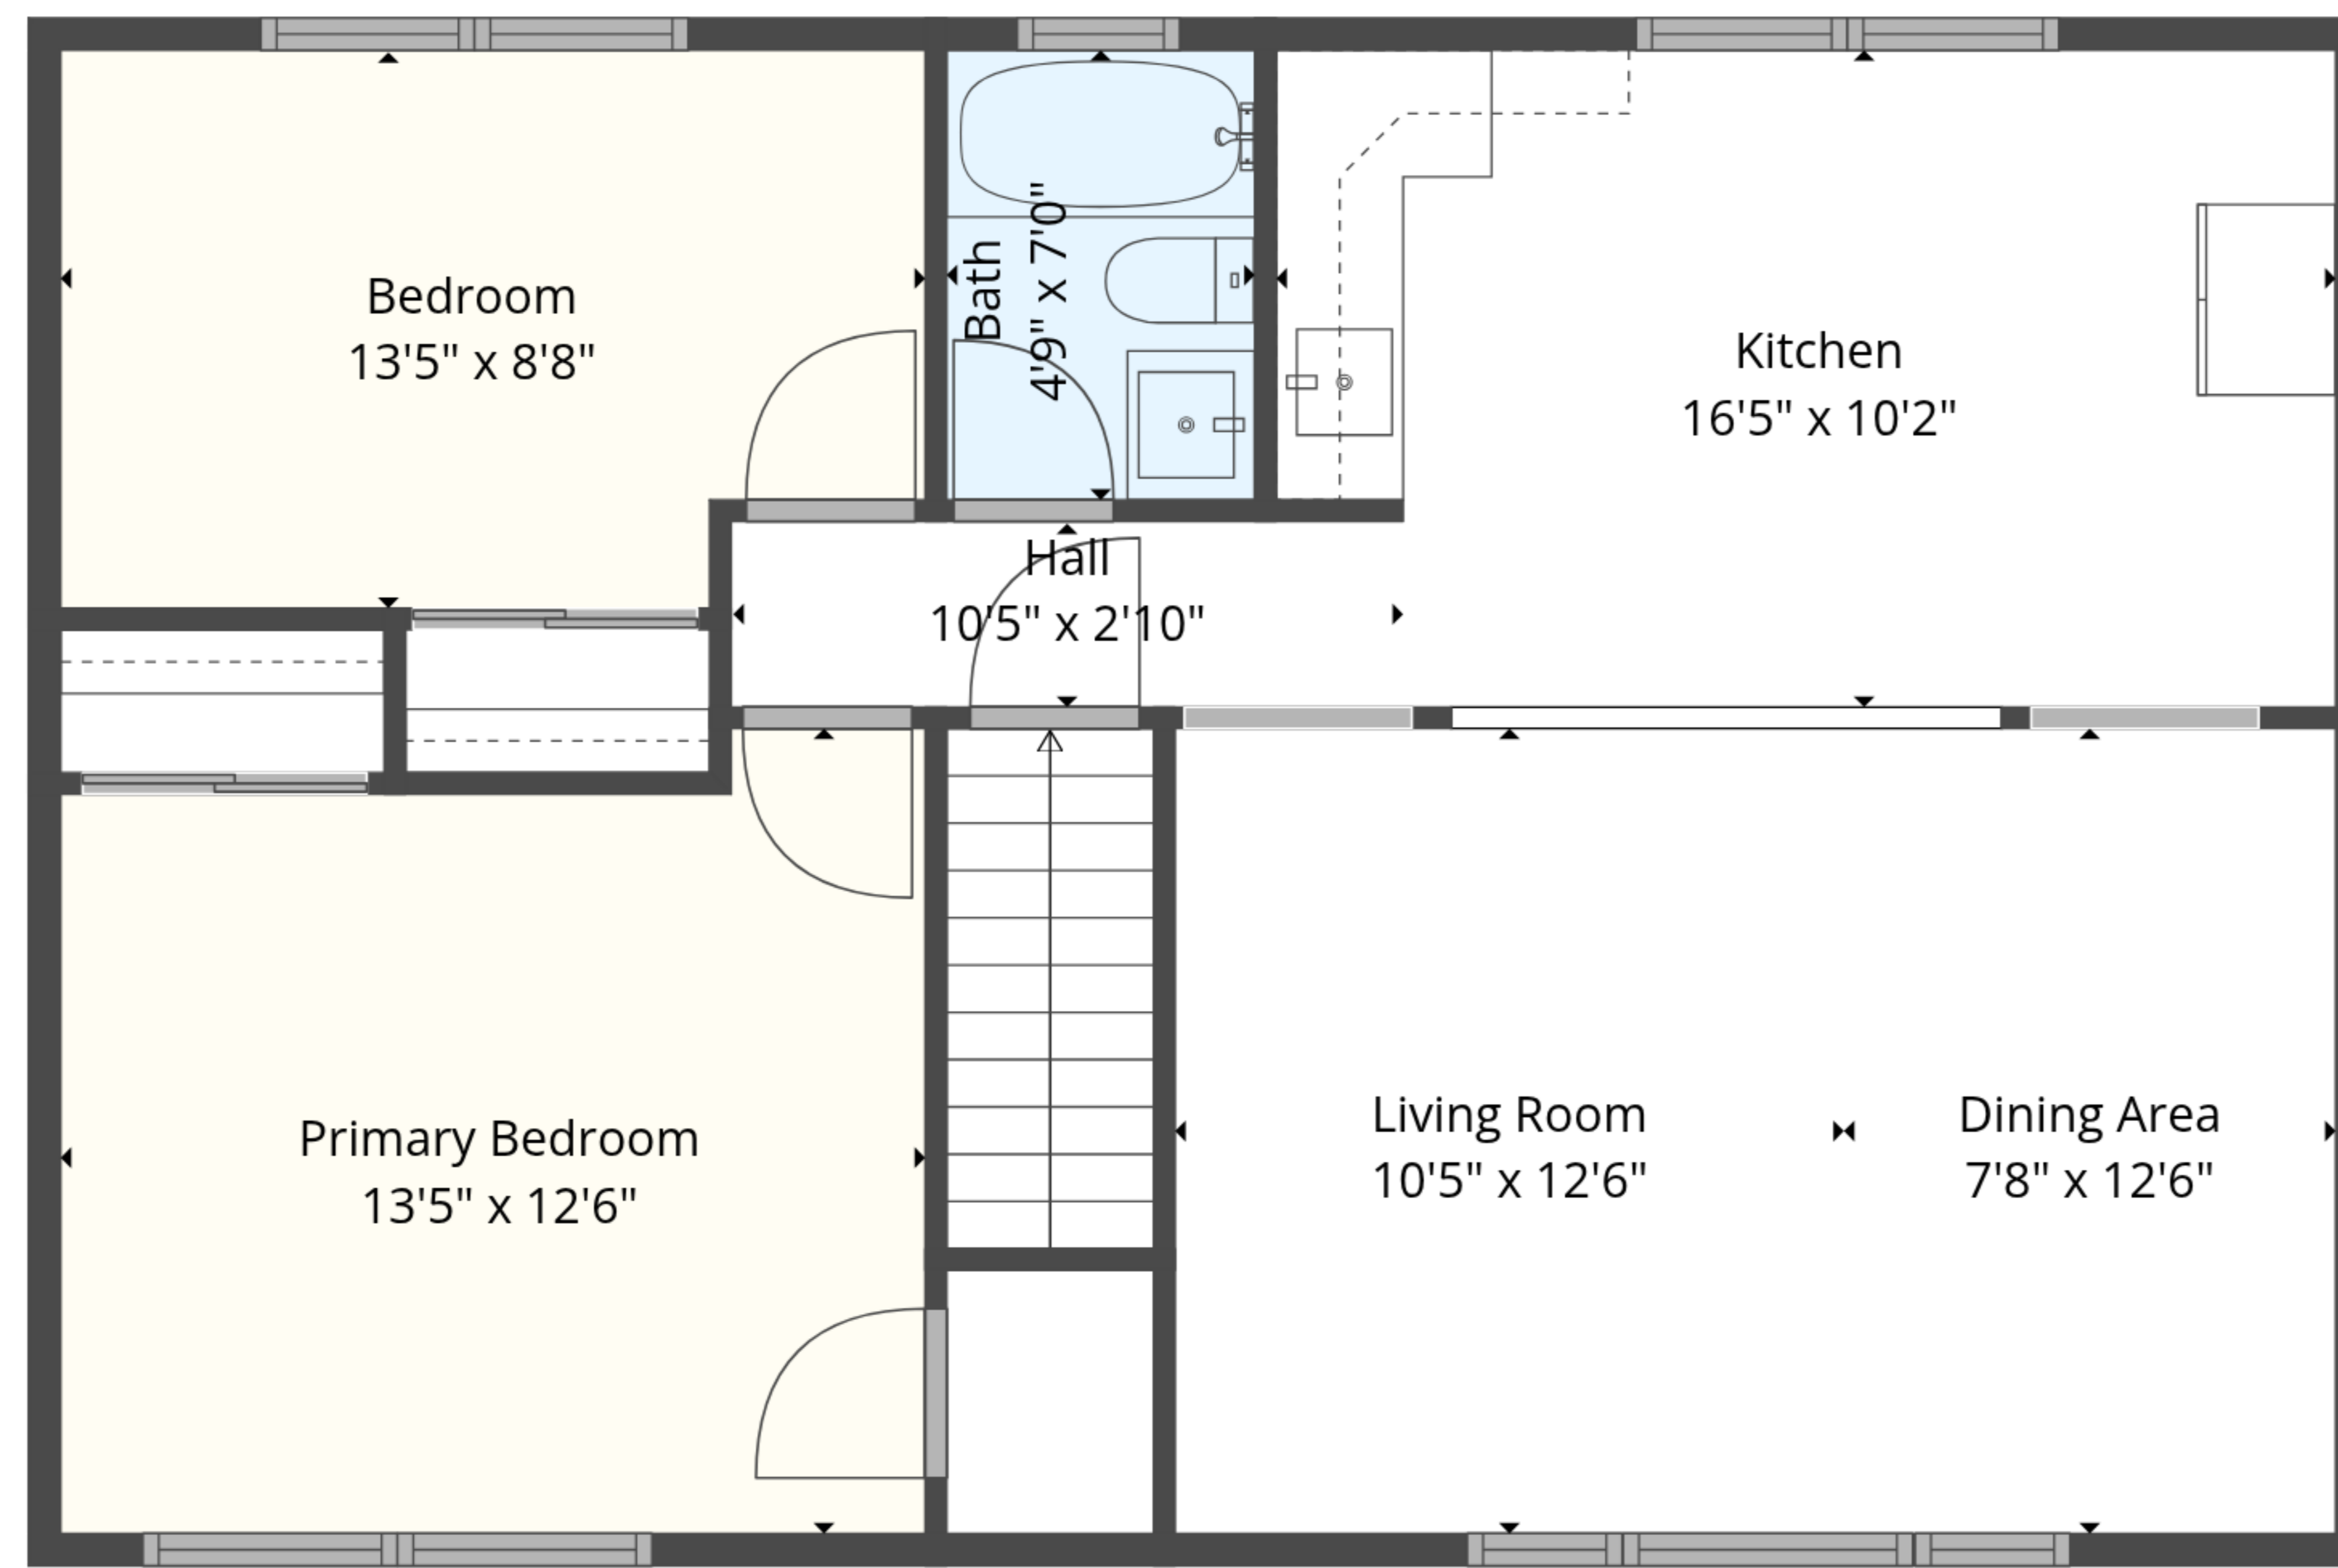

TOTAL: 2195 sq. ft
 1st floor: 1382 sq. ft, 2nd floor: 813 sq. ft
 EXCLUDED AREAS: UTILITY: 22 sq. ft, WALLS: 147 sq. ft

TOTAL: 2195 sq. ft
 1st floor: 1382 sq. ft, 2nd floor: 813 sq. ft
 EXCLUDED AREAS: UTILITY: 22 sq. ft, WALLS: 147 sq. ft

2nd Floor

1st Floor

TOTAL: 2195 sq. ft
 1st floor: 1382 sq. ft, 2nd floor: 813 sq. ft
 EXCLUDED AREAS: UTILITY: 22 sq. ft, WALLS: 147 sq. ft