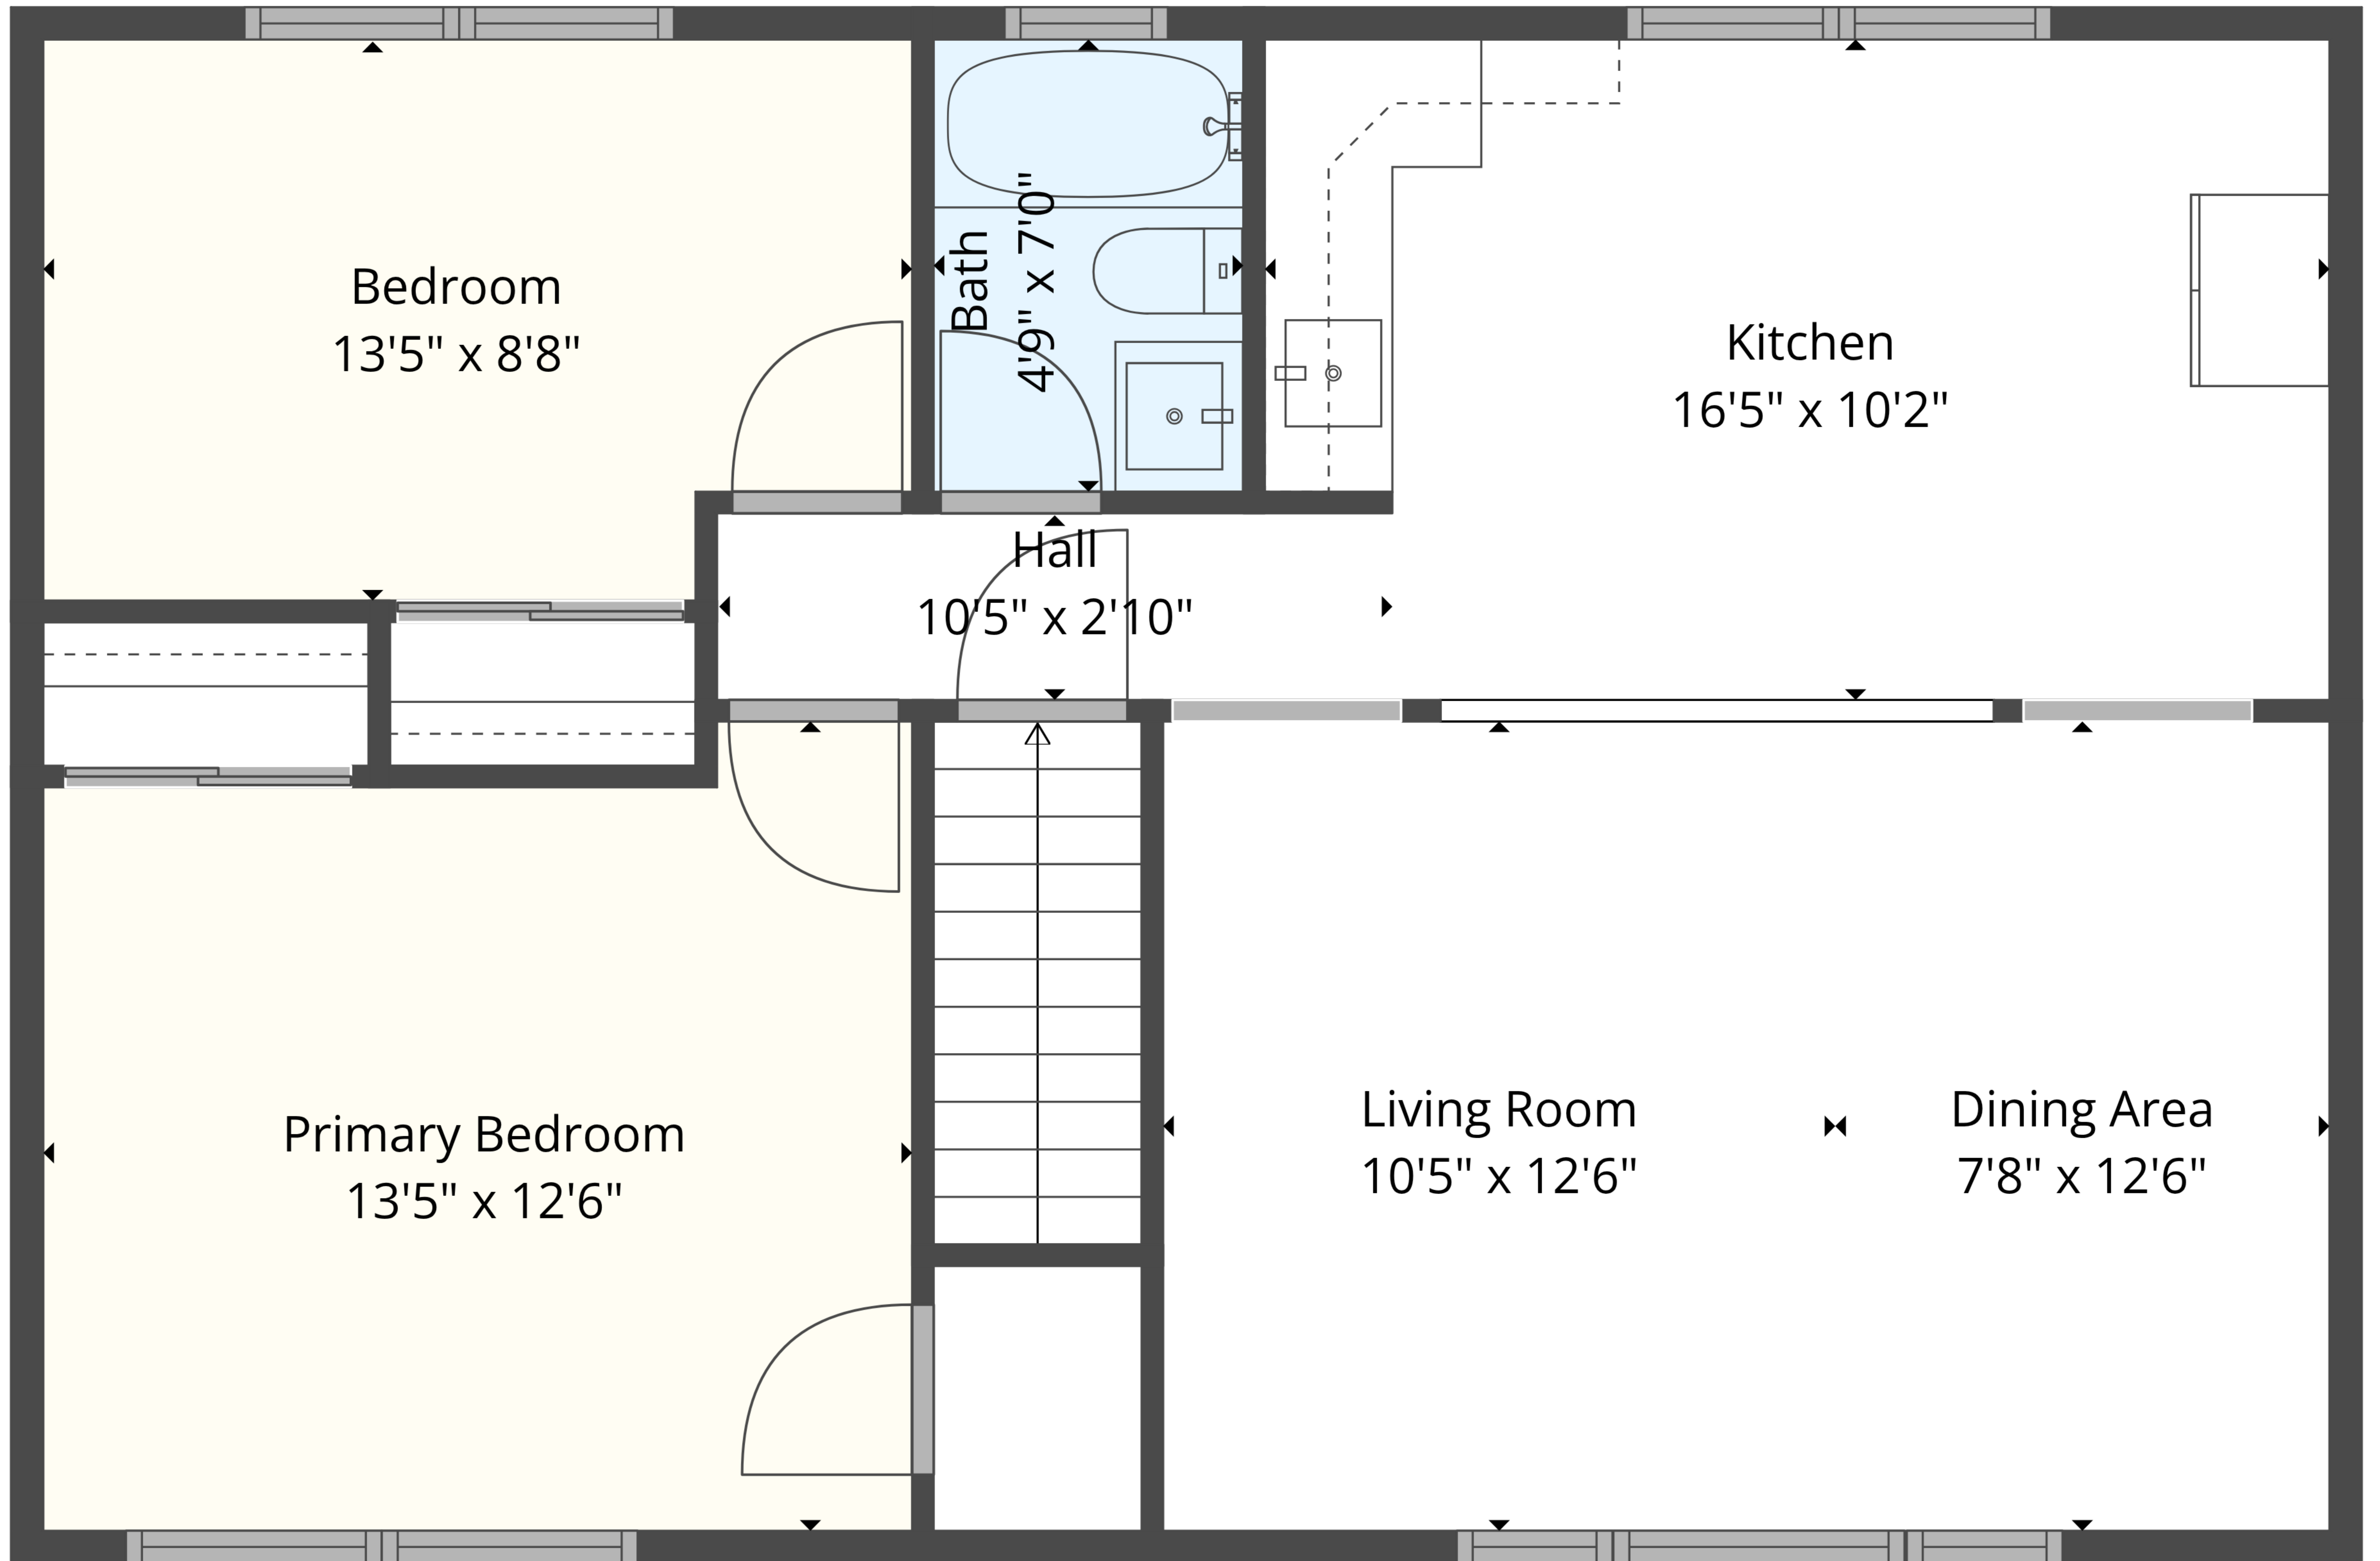

TOTAL: 2195 sq. ft
 1st floor: 1382 sq. ft, 2nd floor: 813 sq. ft
 EXCLUDED AREAS: UTILITY: 22 sq. ft, WALLS: 147 sq. ft

TOTAL: 2195 sq. ft
 1st floor: 1382 sq. ft, 2nd floor: 813 sq. ft
 EXCLUDED AREAS: UTILITY: 22 sq. ft, WALLS: 147 sq. ft

2nd Floor

1st Floor

TOTAL: 2195 sq. ft
 1st floor: 1382 sq. ft, 2nd floor: 813 sq. ft
 EXCLUDED AREAS: UTILITY: 22 sq. ft, WALLS: 147 sq. ft