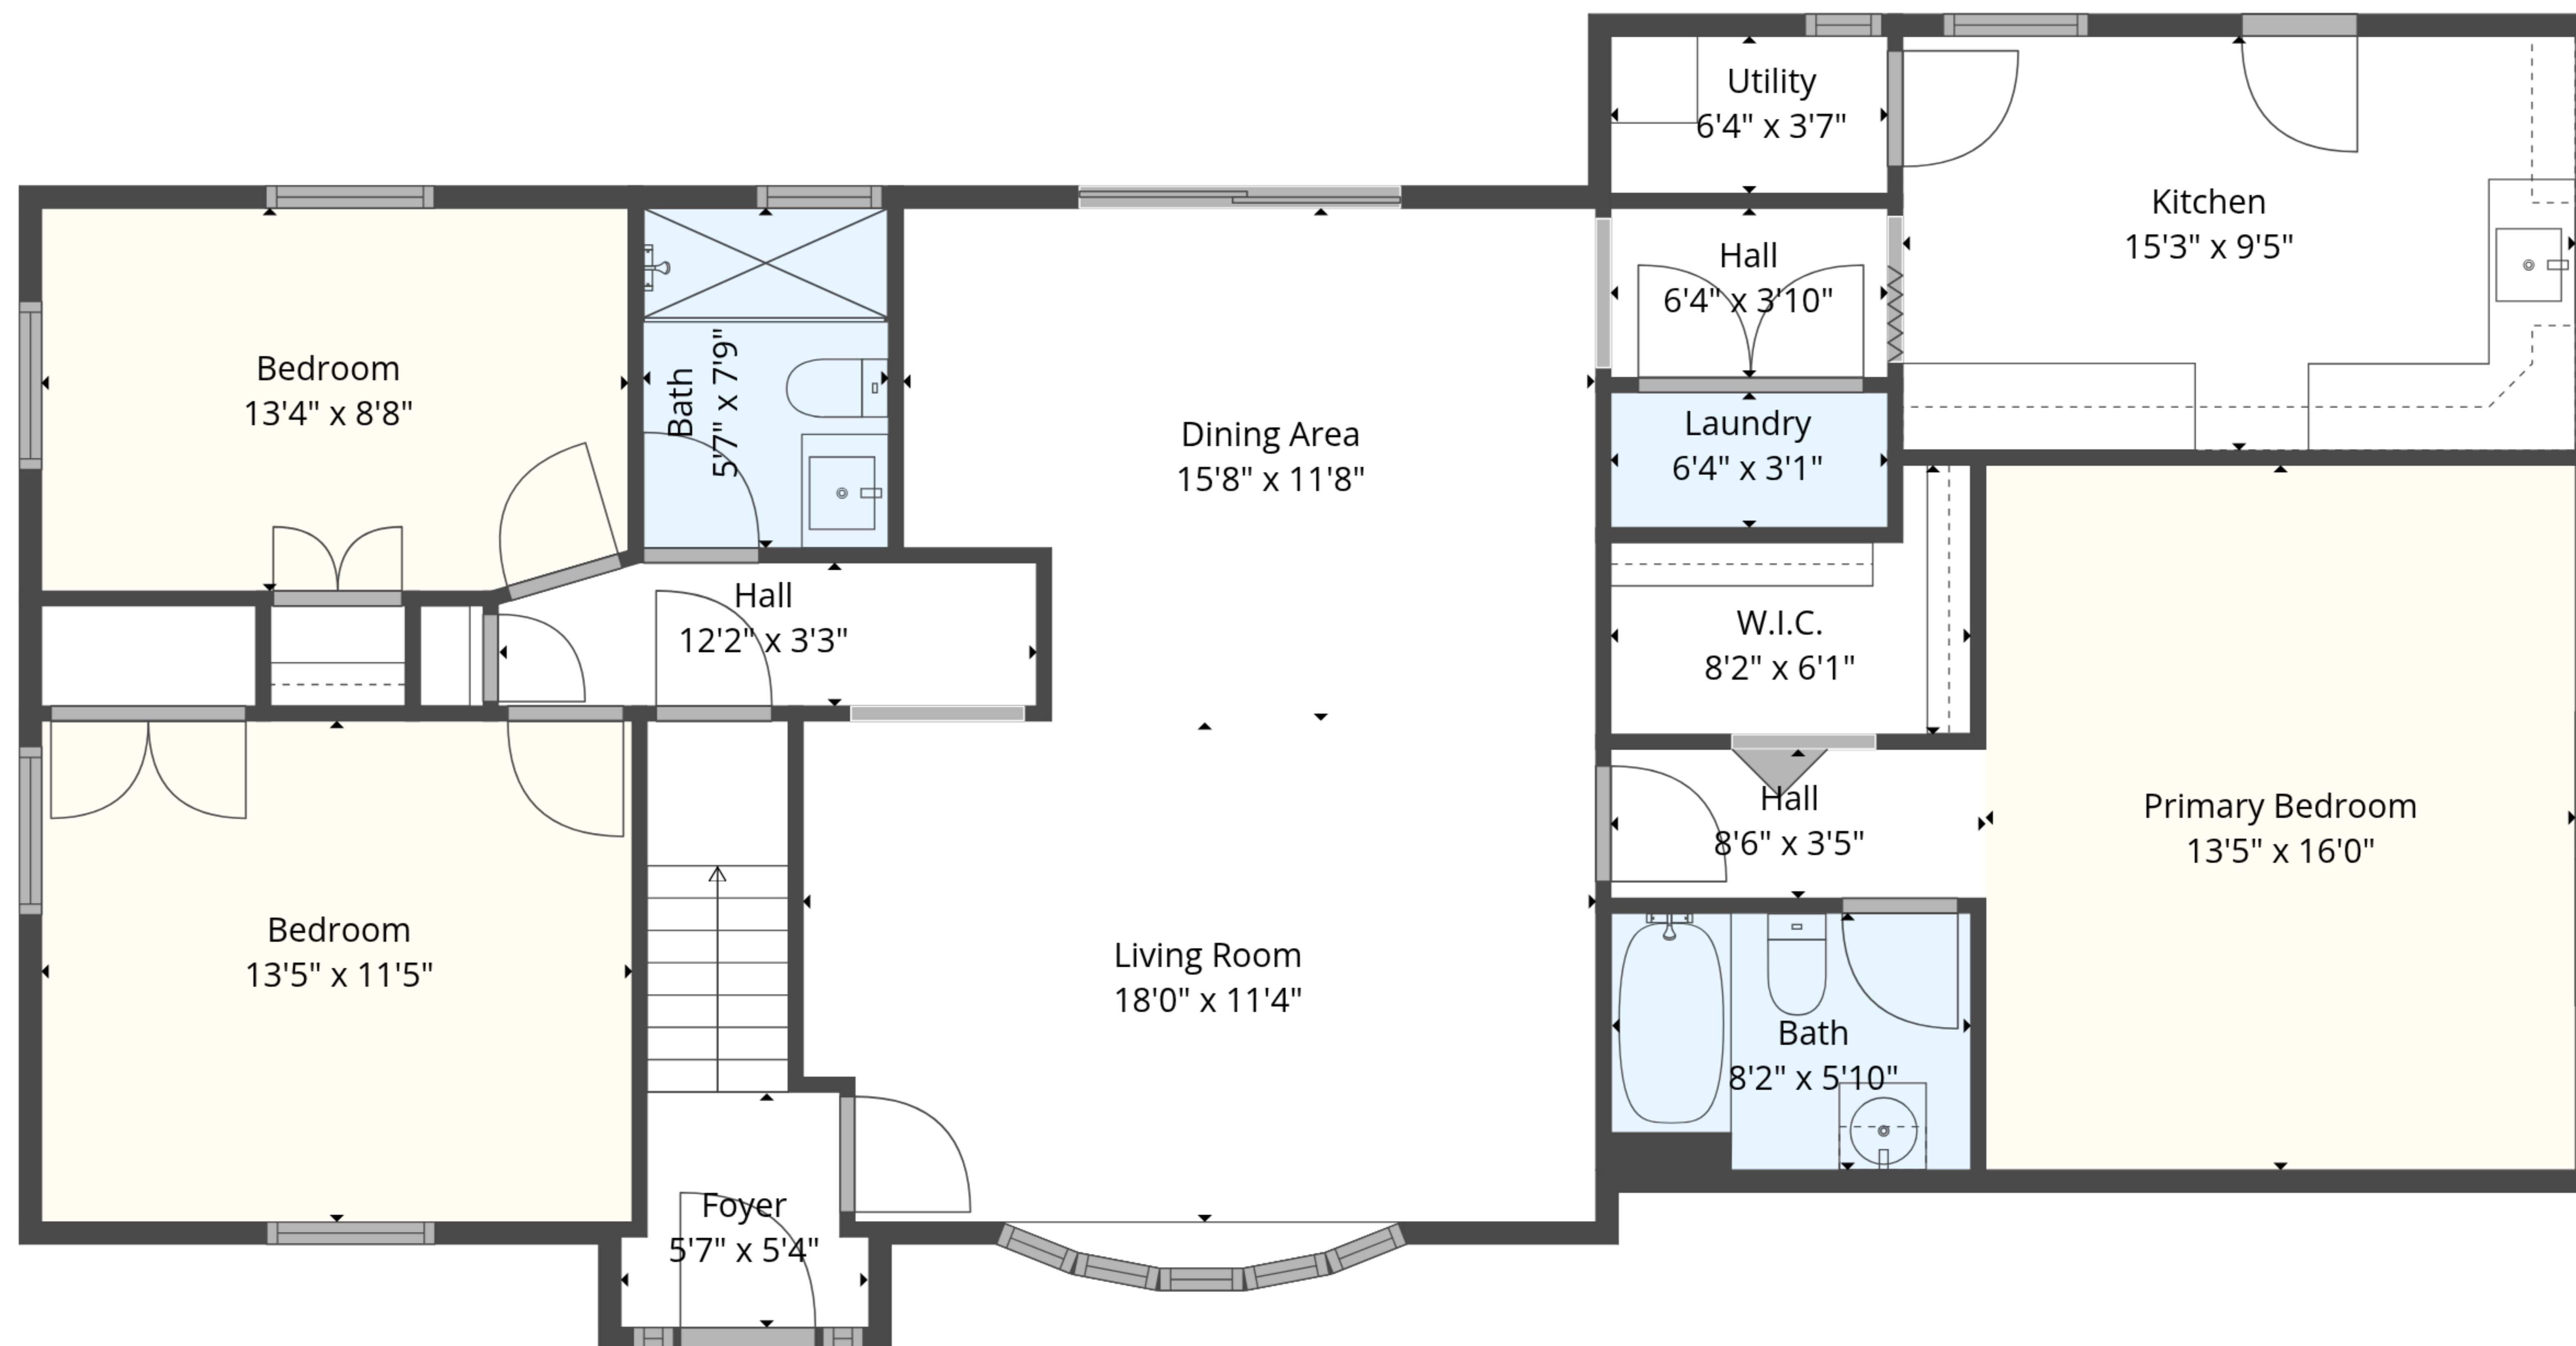

TOTAL: 2195 sq. ft
 1st floor: 1382 sq. ft, 2nd floor: 813 sq. ft
 EXCLUDED AREAS: UTILITY: 22 sq. ft, WALLS: 147 sq. ft

TOTAL: 2195 sq. ft
 1st floor: 1382 sq. ft, 2nd floor: 813 sq. ft
 EXCLUDED AREAS: UTILITY: 22 sq. ft, WALLS: 147 sq. ft

2nd Floor

1st Floor

TOTAL: 2195 sq. ft
 1st floor: 1382 sq. ft, 2nd floor: 813 sq. ft
 EXCLUDED AREAS: UTILITY: 22 sq. ft, WALLS: 147 sq. ft