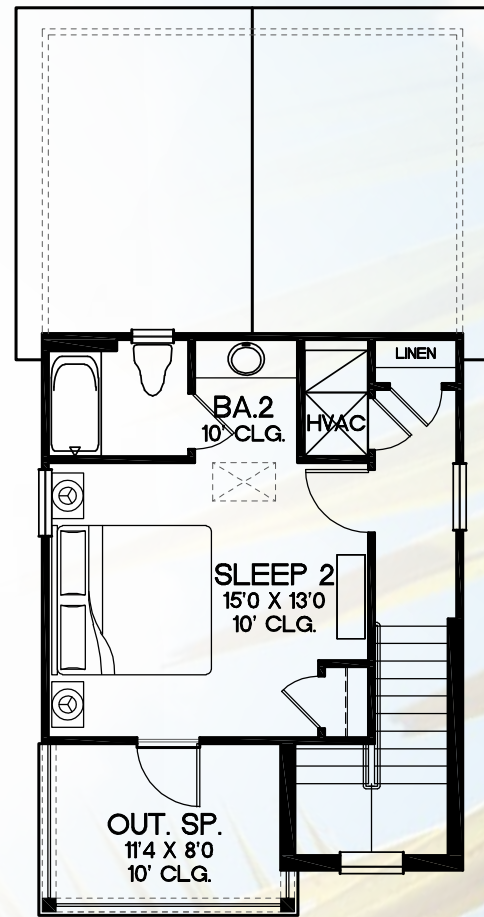

MARGARITAVILLE Cottages

ORLANDO

COTTAGE 1131-A

1131 SQUARE FEET
2 BEDROOMS
2 BATHS

SECOND FLOOR

ALL COTTAGES BUILT ON WATER
HAVE POOLS INCLUDED WITH PRICE.

MARGARITAVILLE Cottages

ORLANDO

COTTAGE 1131-B

1131 SQUARE FEET
2 BEDROOMS
2 BATHS

ALL COTTAGES BUILT ON WATER
HAVE POOLS INCLUDED WITH PRICE.

MARGARITAVILLE Cottages

ORLANDO

COTTAGE 1131-C

1131 SQUARE FEET
2 BEDROOMS
2 BATHS

SECOND FLOOR