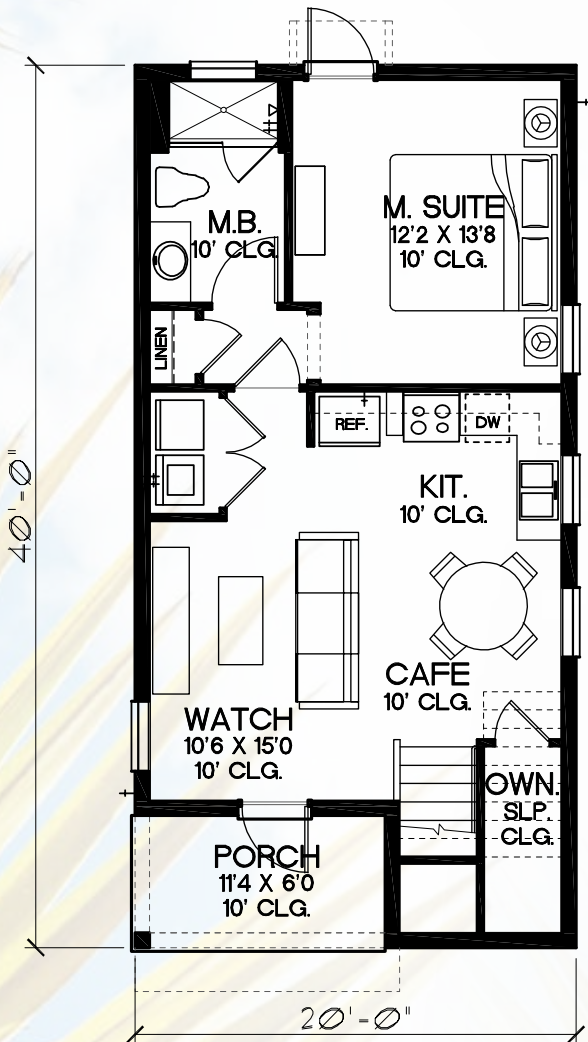

MARGARITAVILLE Cottages

ORLANDO

COTTAGE 1131-A

1131 SQUARE FEET
2 BEDROOMS
2 BATHS

SECOND FLOOR

ALL COTTAGES BUILT ON WATER
HAVE POOLS INCLUDED WITH PRICE.

MARGARITAVILLE Cottages

ORLANDO

COTTAGE 1131-B

1131 SQUARE FEET
2 BEDROOMS
2 BATHS

ALL COTTAGES BUILT ON WATER
HAVE POOLS INCLUDED WITH PRICE.

MARGARITAVILLE Cottages

ORLANDO

COTTAGE 1131-C

1131 SQUARE FEET
2 BEDROOMS
2 BATHS

SECOND FLOOR