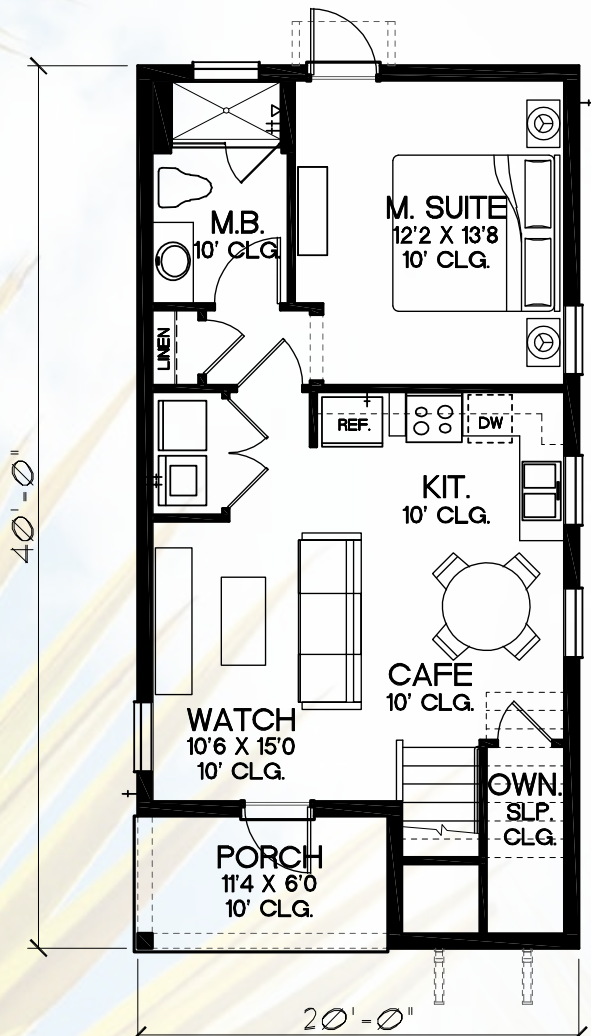

MARGARITAVILLE Cottages

ORLANDO

COTTAGE 1131-A

1131 SQUARE FEET
2 BEDROOMS
2 BATHS

SECOND FLOOR

ALL COTTAGES BUILT ON WATER
HAVE POOLS INCLUDED WITH PRICE.

MARGARITAVILLE Cottages

ORLANDO

COTTAGE 1131-B

1131 SQUARE FEET
2 BEDROOMS
2 BATHS

ALL COTTAGES BUILT ON WATER
HAVE POOLS INCLUDED WITH PRICE.

MARGARITAVILLE Cottages

ORLANDO

COTTAGE 1131-C

1131 SQUARE FEET
2 BEDROOMS
2 BATHS

SECOND FLOOR