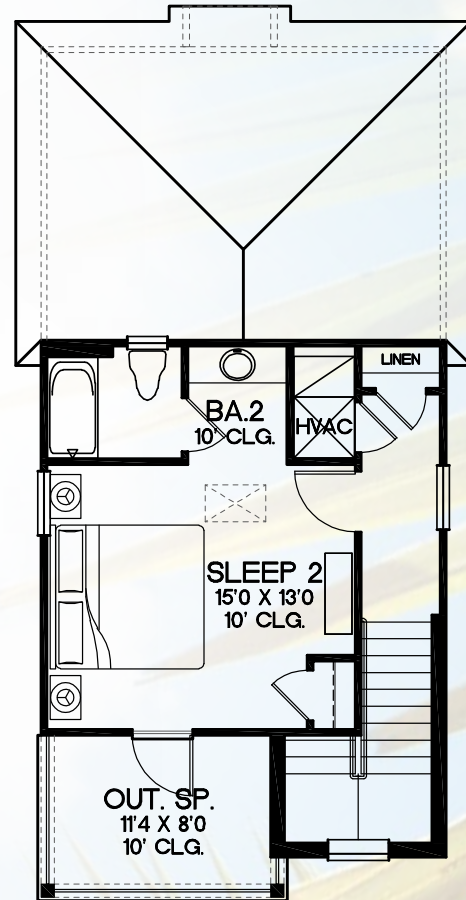

MARGARITAVILLE Cottages

ORLANDO

COTTAGE 1131-A

1131 SQUARE FEET
2 BEDROOMS
2 BATHS

SECOND FLOOR

ALL COTTAGES BUILT ON WATER
HAVE POOLS INCLUDED WITH PRICE.

MARGARITAVILLE Cottages

ORLANDO

COTTAGE 1131-B

1131 SQUARE FEET
2 BEDROOMS
2 BATHS

ALL COTTAGES BUILT ON WATER
HAVE POOLS INCLUDED WITH PRICE.

MARGARITAVILLE Cottages

ORLANDO

COTTAGE 1131-C

1131 SQUARE FEET
2 BEDROOMS
2 BATHS

SECOND FLOOR