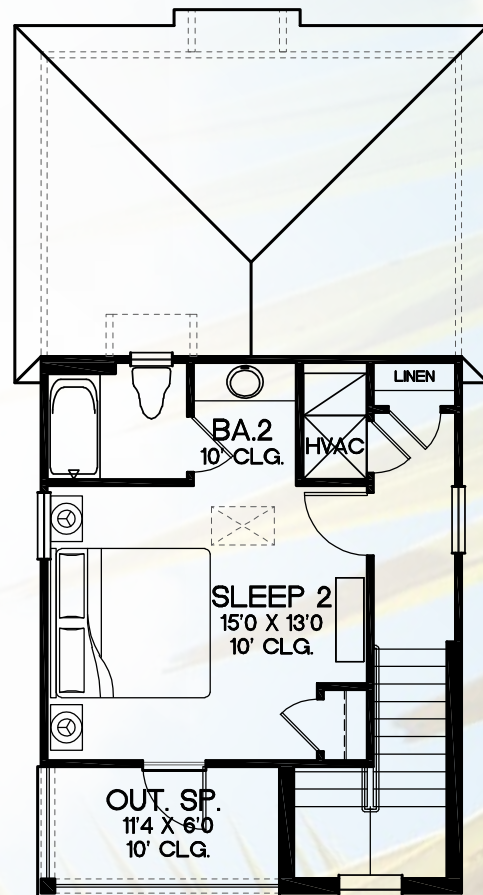

MARGARITAVILLE Cottages

ORLANDO

COTTAGE 1131-A

1131 SQUARE FEET
2 BEDROOMS
2 BATHS

SECOND FLOOR

ALL COTTAGES BUILT ON WATER
HAVE POOLS INCLUDED WITH PRICE.

MARGARITAVILLE Cottages

ORLANDO

COTTAGE 1131-B

1131 SQUARE FEET
2 BEDROOMS
2 BATHS

ALL COTTAGES BUILT ON WATER
HAVE POOLS INCLUDED WITH PRICE.

MARGARITAVILLE Cottages

ORLANDO

COTTAGE 1131-C

1131 SQUARE FEET
2 BEDROOMS
2 BATHS

SECOND FLOOR