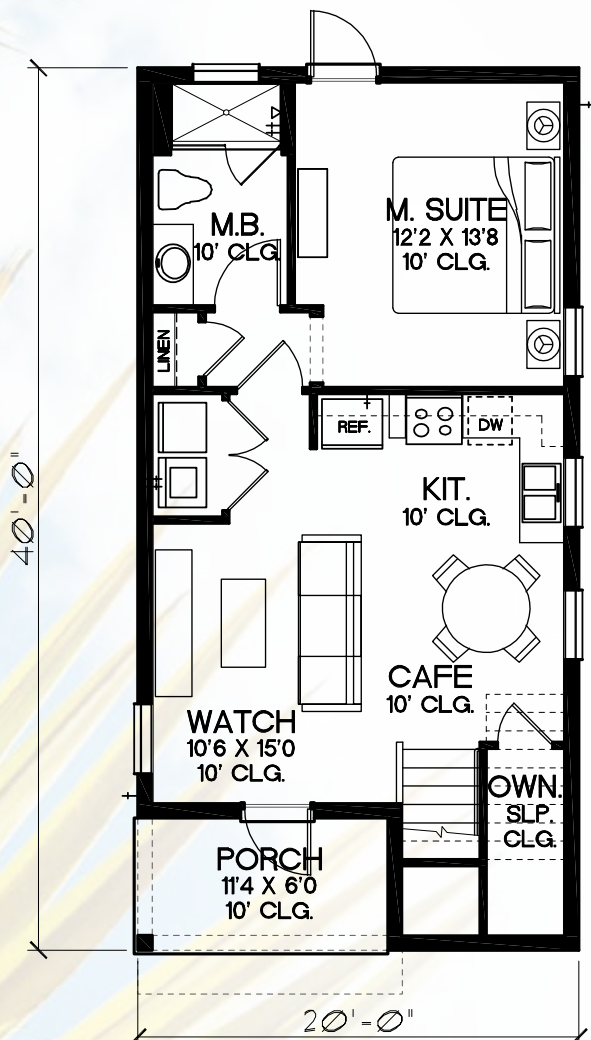

MARGARITAVILLE Cottages

ORLANDO

COTTAGE 1131-A

1131 SQUARE FEET
2 BEDROOMS
2 BATHS

SECOND FLOOR

ALL COTTAGES BUILT ON WATER
HAVE POOLS INCLUDED WITH PRICE.

MARGARITAVILLE Cottages

ORLANDO

COTTAGE 1131-B

1131 SQUARE FEET
2 BEDROOMS
2 BATHS

ALL COTTAGES BUILT ON WATER
HAVE POOLS INCLUDED WITH PRICE.

MARGARITAVILLE Cottages

ORLANDO

COTTAGE 1131-C

1131 SQUARE FEET
2 BEDROOMS
2 BATHS

SECOND FLOOR