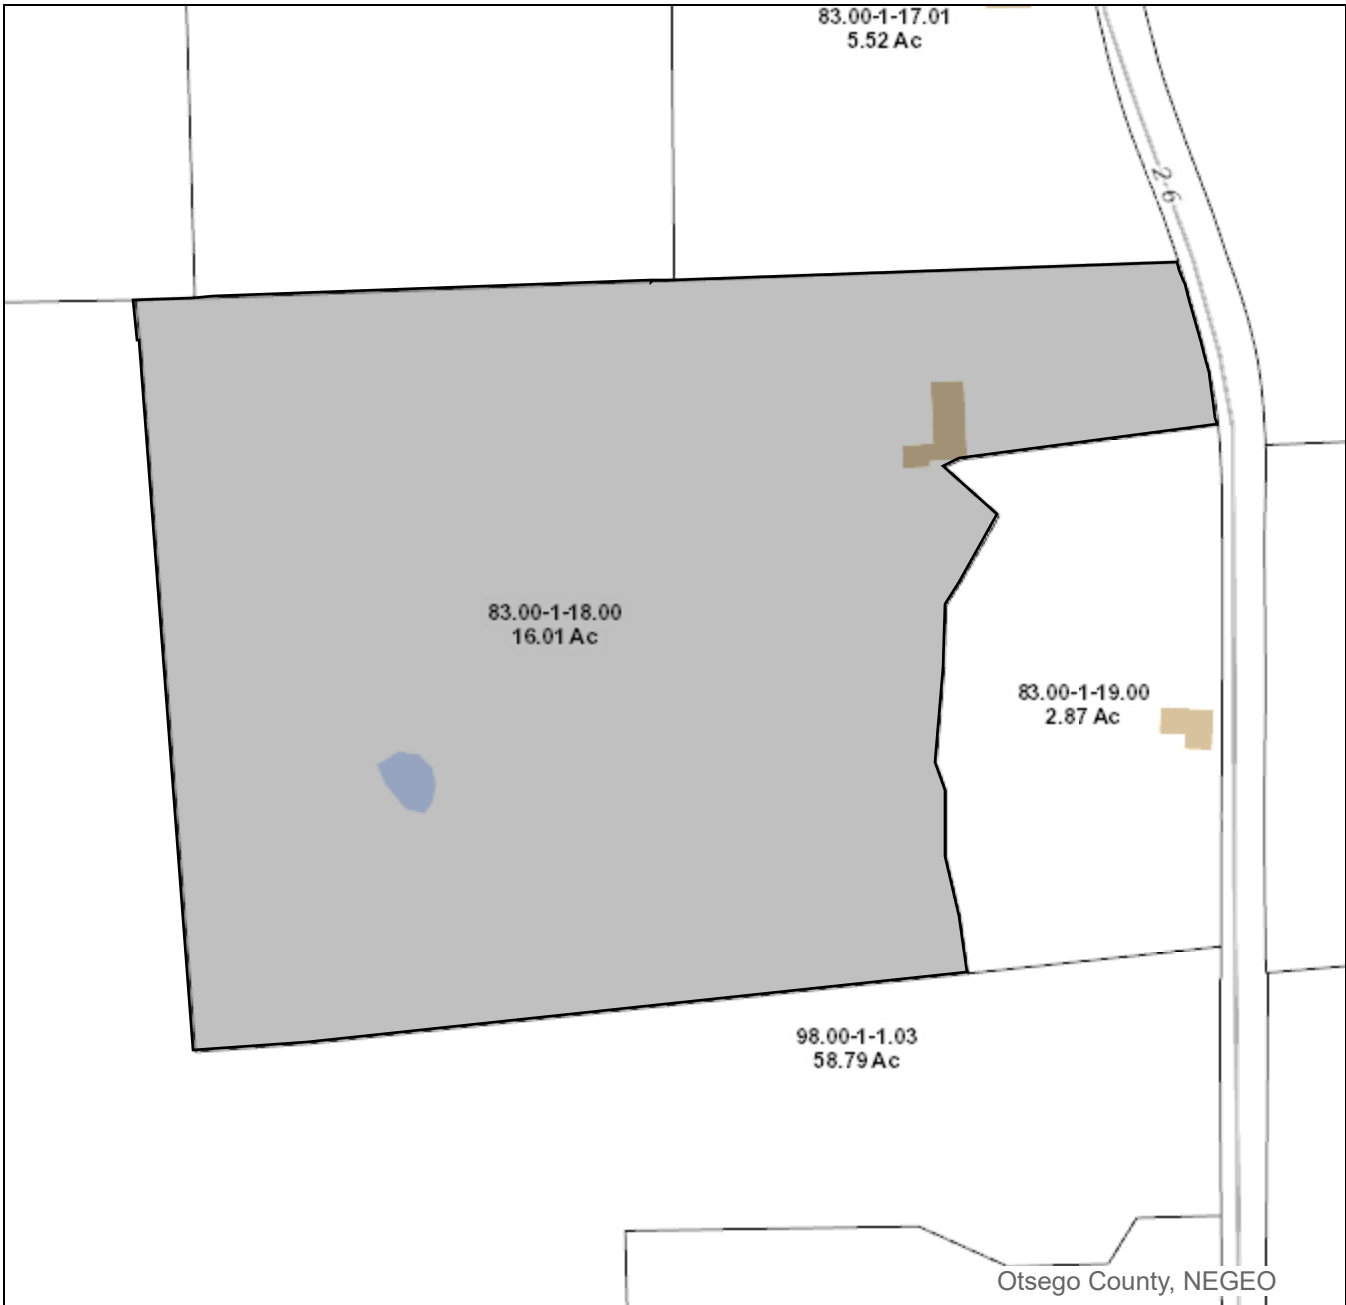

# Otsego County, New York

Geographic Information System (GIS)

Date Printed: 11/3/2025

### **MAP DISCLAIMER - NOTICE OF LIABILITY**

This map is for assessment purposes only. It is not for legal description or conveyances. All information is subject to verification by any user. Otsego County, NY and its mapping contractors assume no legal responsibility for the information contained herein.

Approximate Scale: 1 inch = 200 feet