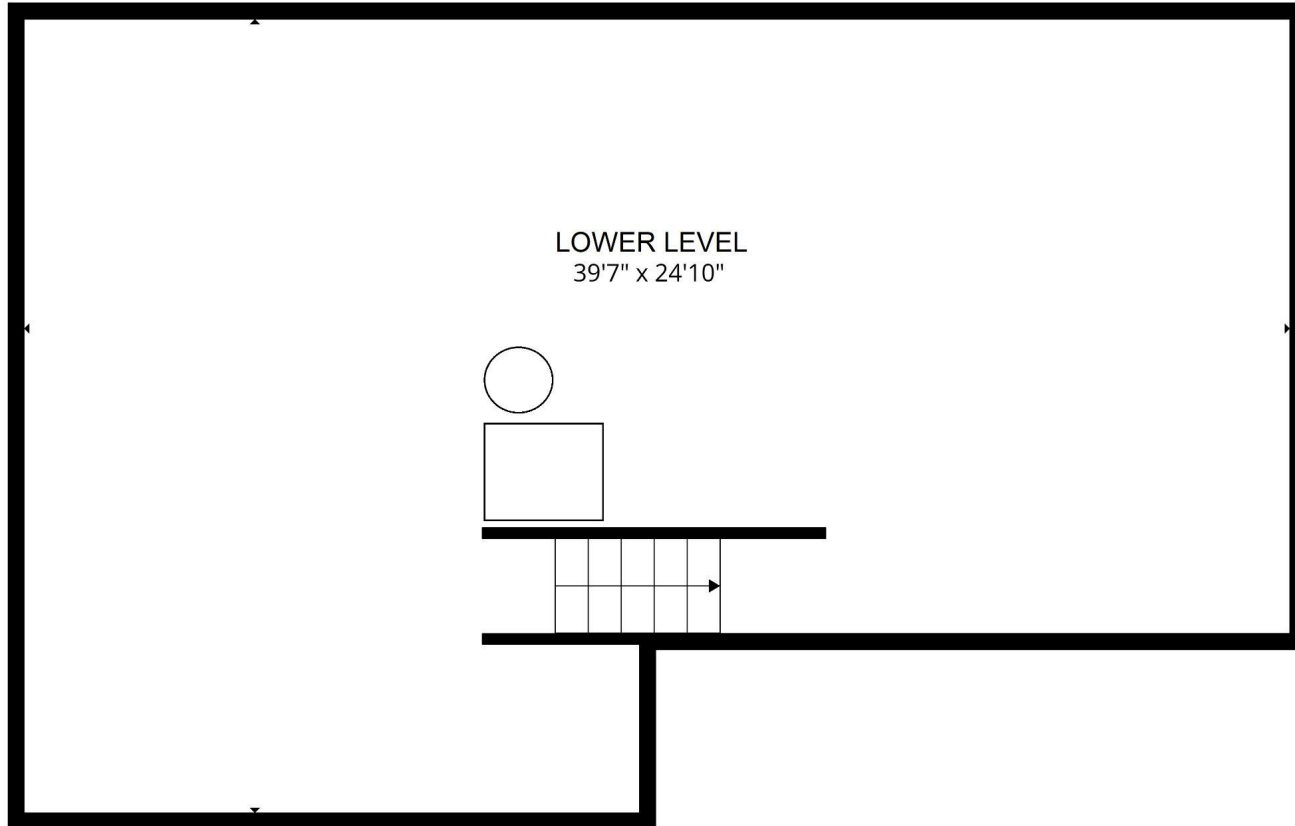

ClearSky
www.clearskyimagery.com

BELOIT

AUCTION & REALTY

BeloitAuction.com
David Allen - (608) 333-4586

36 Countryside Drive
Rockton, IL 61072

GROSS INTERNAL AREA
MAIN LEVEL: 497 sq ft, SPLIT LEVEL: 418 sq ft
UPPER LEVEL: 668 sq ft, LOWER LEVEL: 869 sq ft
GARAGE: 519 sq ft
TOTAL: 2452 sq ft
SIZES AND DIMENSIONS ARE APPROXIMATE, ACTUAL MAY VARY.

www.clearskyimagery.com

BELOIT

AUCTION & REALTY

BeloitAuction.com
David Allen - (608) 333-4586

36 Countryside Drive
Rockton, IL 61072

GROSS INTERNAL AREA
MAIN LEVEL: 497 sq ft, SPLIT LEVEL: 418 sq ft
UPPER LEVEL: 668 sq ft, LOWER LEVEL: 869 sq ft
GARAGE: 519 sq ft
TOTAL: 2452 sq ft
SIZES AND DIMENSIONS ARE APPROXIMATE, ACTUAL MAY VARY.