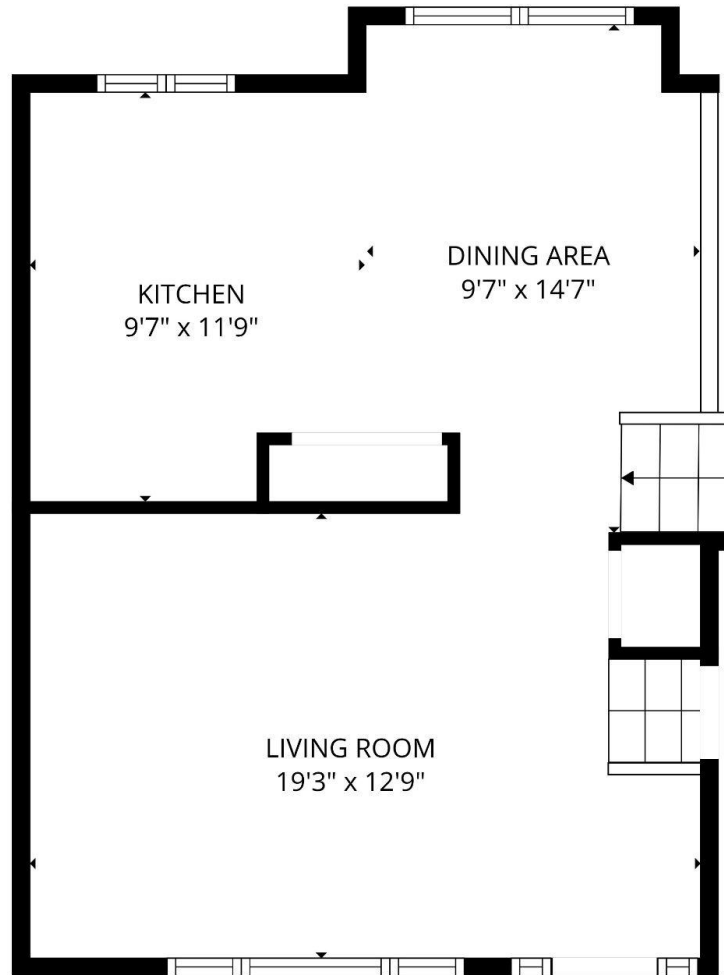

BELOIT

AUCTION & REALTY

BeloitAuction.com
David Allen - (608) 333-4586

36 Countryside Drive
Rockton, IL 61072

GROSS INTERNAL AREA
MAIN LEVEL: 497 sq ft, SPLIT LEVEL: 418 sq ft
UPPER LEVEL: 668 sq ft, LOWER LEVEL: 869 sq ft
GARAGE: 519 sq ft
TOTAL: 2452 sq ft
SIZES AND DIMENSIONS ARE APPROXIMATE, ACTUAL MAY VARY.

ClearSky
www.clearskyimagery.com

BELOIT

AUCTION & REALTY

BeloitAuction.com
David Allen - (608) 333-4586

36 Countryside Drive
Rockton, IL 61072

GROSS INTERNAL AREA
MAIN LEVEL: 497 sq ft, SPLIT LEVEL: 418 sq ft
UPPER LEVEL: 668 sq ft, LOWER LEVEL: 869 sq ft
GARAGE: 519 sq ft
TOTAL: 2452 sq ft
SIZES AND DIMENSIONS ARE APPROXIMATE, ACTUAL MAY VARY.

www.clearskyimagery.com

BELOIT

AUCTION & REALTY

BeloitAuction.com
David Allen - (608) 333-4586

36 Countryside Drive
Rockton, IL 61072

GROSS INTERNAL AREA
MAIN LEVEL: 497 sq ft, SPLIT LEVEL: 418 sq ft
UPPER LEVEL: 668 sq ft, LOWER LEVEL: 869 sq ft
GARAGE: 519 sq ft
TOTAL: 2452 sq ft
SIZES AND DIMENSIONS ARE APPROXIMATE, ACTUAL MAY VARY.