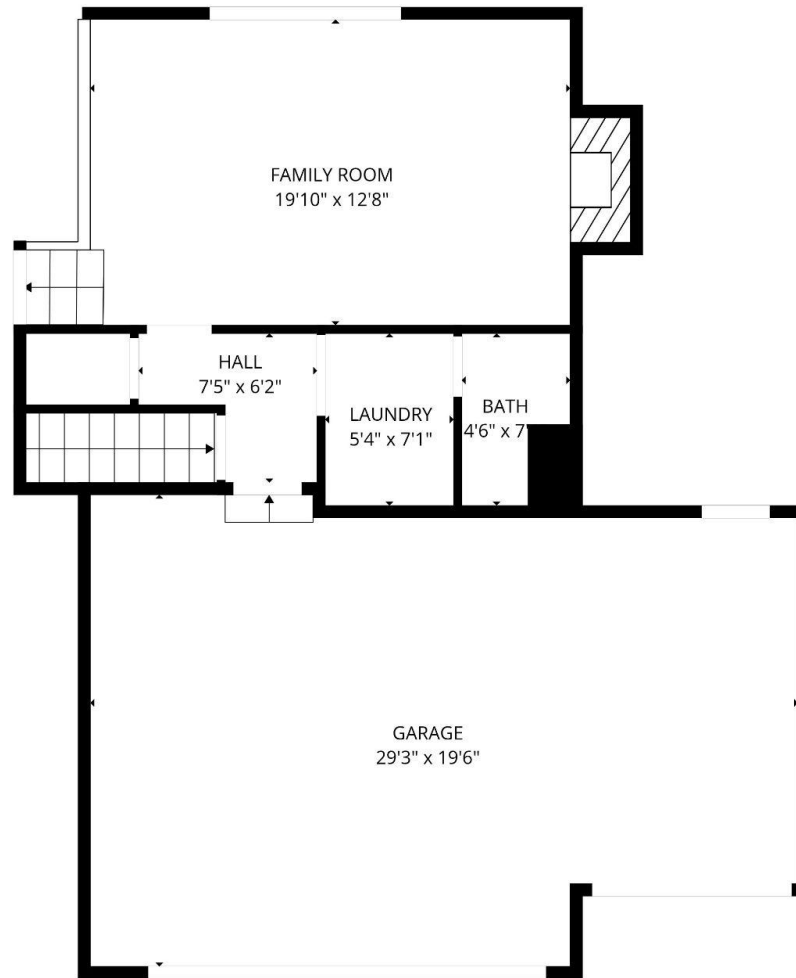

BELOIT

AUCTION & REALTY

BeloitAuction.com
David Allen - (608) 333-4586

36 Countryside Drive
Rockton, IL 61072

GROSS INTERNAL AREA
MAIN LEVEL: 497 sq ft, SPLIT LEVEL: 418 sq ft
UPPER LEVEL: 668 sq ft, LOWER LEVEL: 869 sq ft
GARAGE: 519 sq ft
TOTAL: 2452 sq ft
SIZES AND DIMENSIONS ARE APPROXIMATE, ACTUAL MAY VARY.

ClearSky
www.clearskyimagery.com

BELOIT

AUCTION & REALTY

BeloitAuction.com
David Allen - (608) 333-4586

36 Countryside Drive
Rockton, IL 61072

GROSS INTERNAL AREA
MAIN LEVEL: 497 sq ft, SPLIT LEVEL: 418 sq ft
UPPER LEVEL: 668 sq ft, LOWER LEVEL: 869 sq ft
GARAGE: 519 sq ft
TOTAL: 2452 sq ft
SIZES AND DIMENSIONS ARE APPROXIMATE, ACTUAL MAY VARY.

www.clearskyimagery.com

BELOIT

AUCTION & REALTY

BeloitAuction.com
David Allen - (608) 333-4586

36 Countryside Drive
Rockton, IL 61072

GROSS INTERNAL AREA
MAIN LEVEL: 497 sq ft, SPLIT LEVEL: 418 sq ft
UPPER LEVEL: 668 sq ft, LOWER LEVEL: 869 sq ft
GARAGE: 519 sq ft
TOTAL: 2452 sq ft
SIZES AND DIMENSIONS ARE APPROXIMATE, ACTUAL MAY VARY.