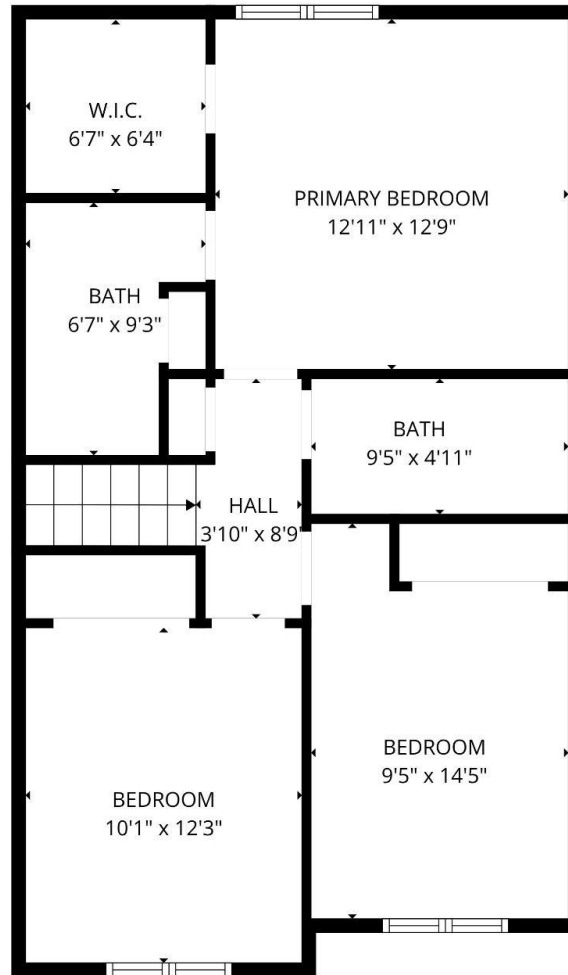

BELOIT

AUCTION & REALTY

BeloitAuction.com
David Allen - (608) 333-4586

36 Countryside Drive
Rockton, IL 61072

GROSS INTERNAL AREA
MAIN LEVEL: 497 sq ft, SPLIT LEVEL: 418 sq ft
UPPER LEVEL: 668 sq ft, LOWER LEVEL: 869 sq ft
GARAGE: 519 sq ft
TOTAL: 2452 sq ft
SIZES AND DIMENSIONS ARE APPROXIMATE, ACTUAL MAY VARY.

ClearSky
www.clearskyimagery.com

BELOIT

AUCTION & REALTY

BeloitAuction.com
David Allen - (608) 333-4586

36 Countryside Drive
Rockton, IL 61072

GROSS INTERNAL AREA
MAIN LEVEL: 497 sq ft, SPLIT LEVEL: 418 sq ft
UPPER LEVEL: 668 sq ft, LOWER LEVEL: 869 sq ft
GARAGE: 519 sq ft
TOTAL: 2452 sq ft
SIZES AND DIMENSIONS ARE APPROXIMATE, ACTUAL MAY VARY.

www.clearskyimagery.com

BELOIT

AUCTION & REALTY

BeloitAuction.com
David Allen - (608) 333-4586

36 Countryside Drive
Rockton, IL 61072

GROSS INTERNAL AREA
MAIN LEVEL: 497 sq ft, SPLIT LEVEL: 418 sq ft
UPPER LEVEL: 668 sq ft, LOWER LEVEL: 869 sq ft
GARAGE: 519 sq ft
TOTAL: 2452 sq ft
SIZES AND DIMENSIONS ARE APPROXIMATE, ACTUAL MAY VARY.