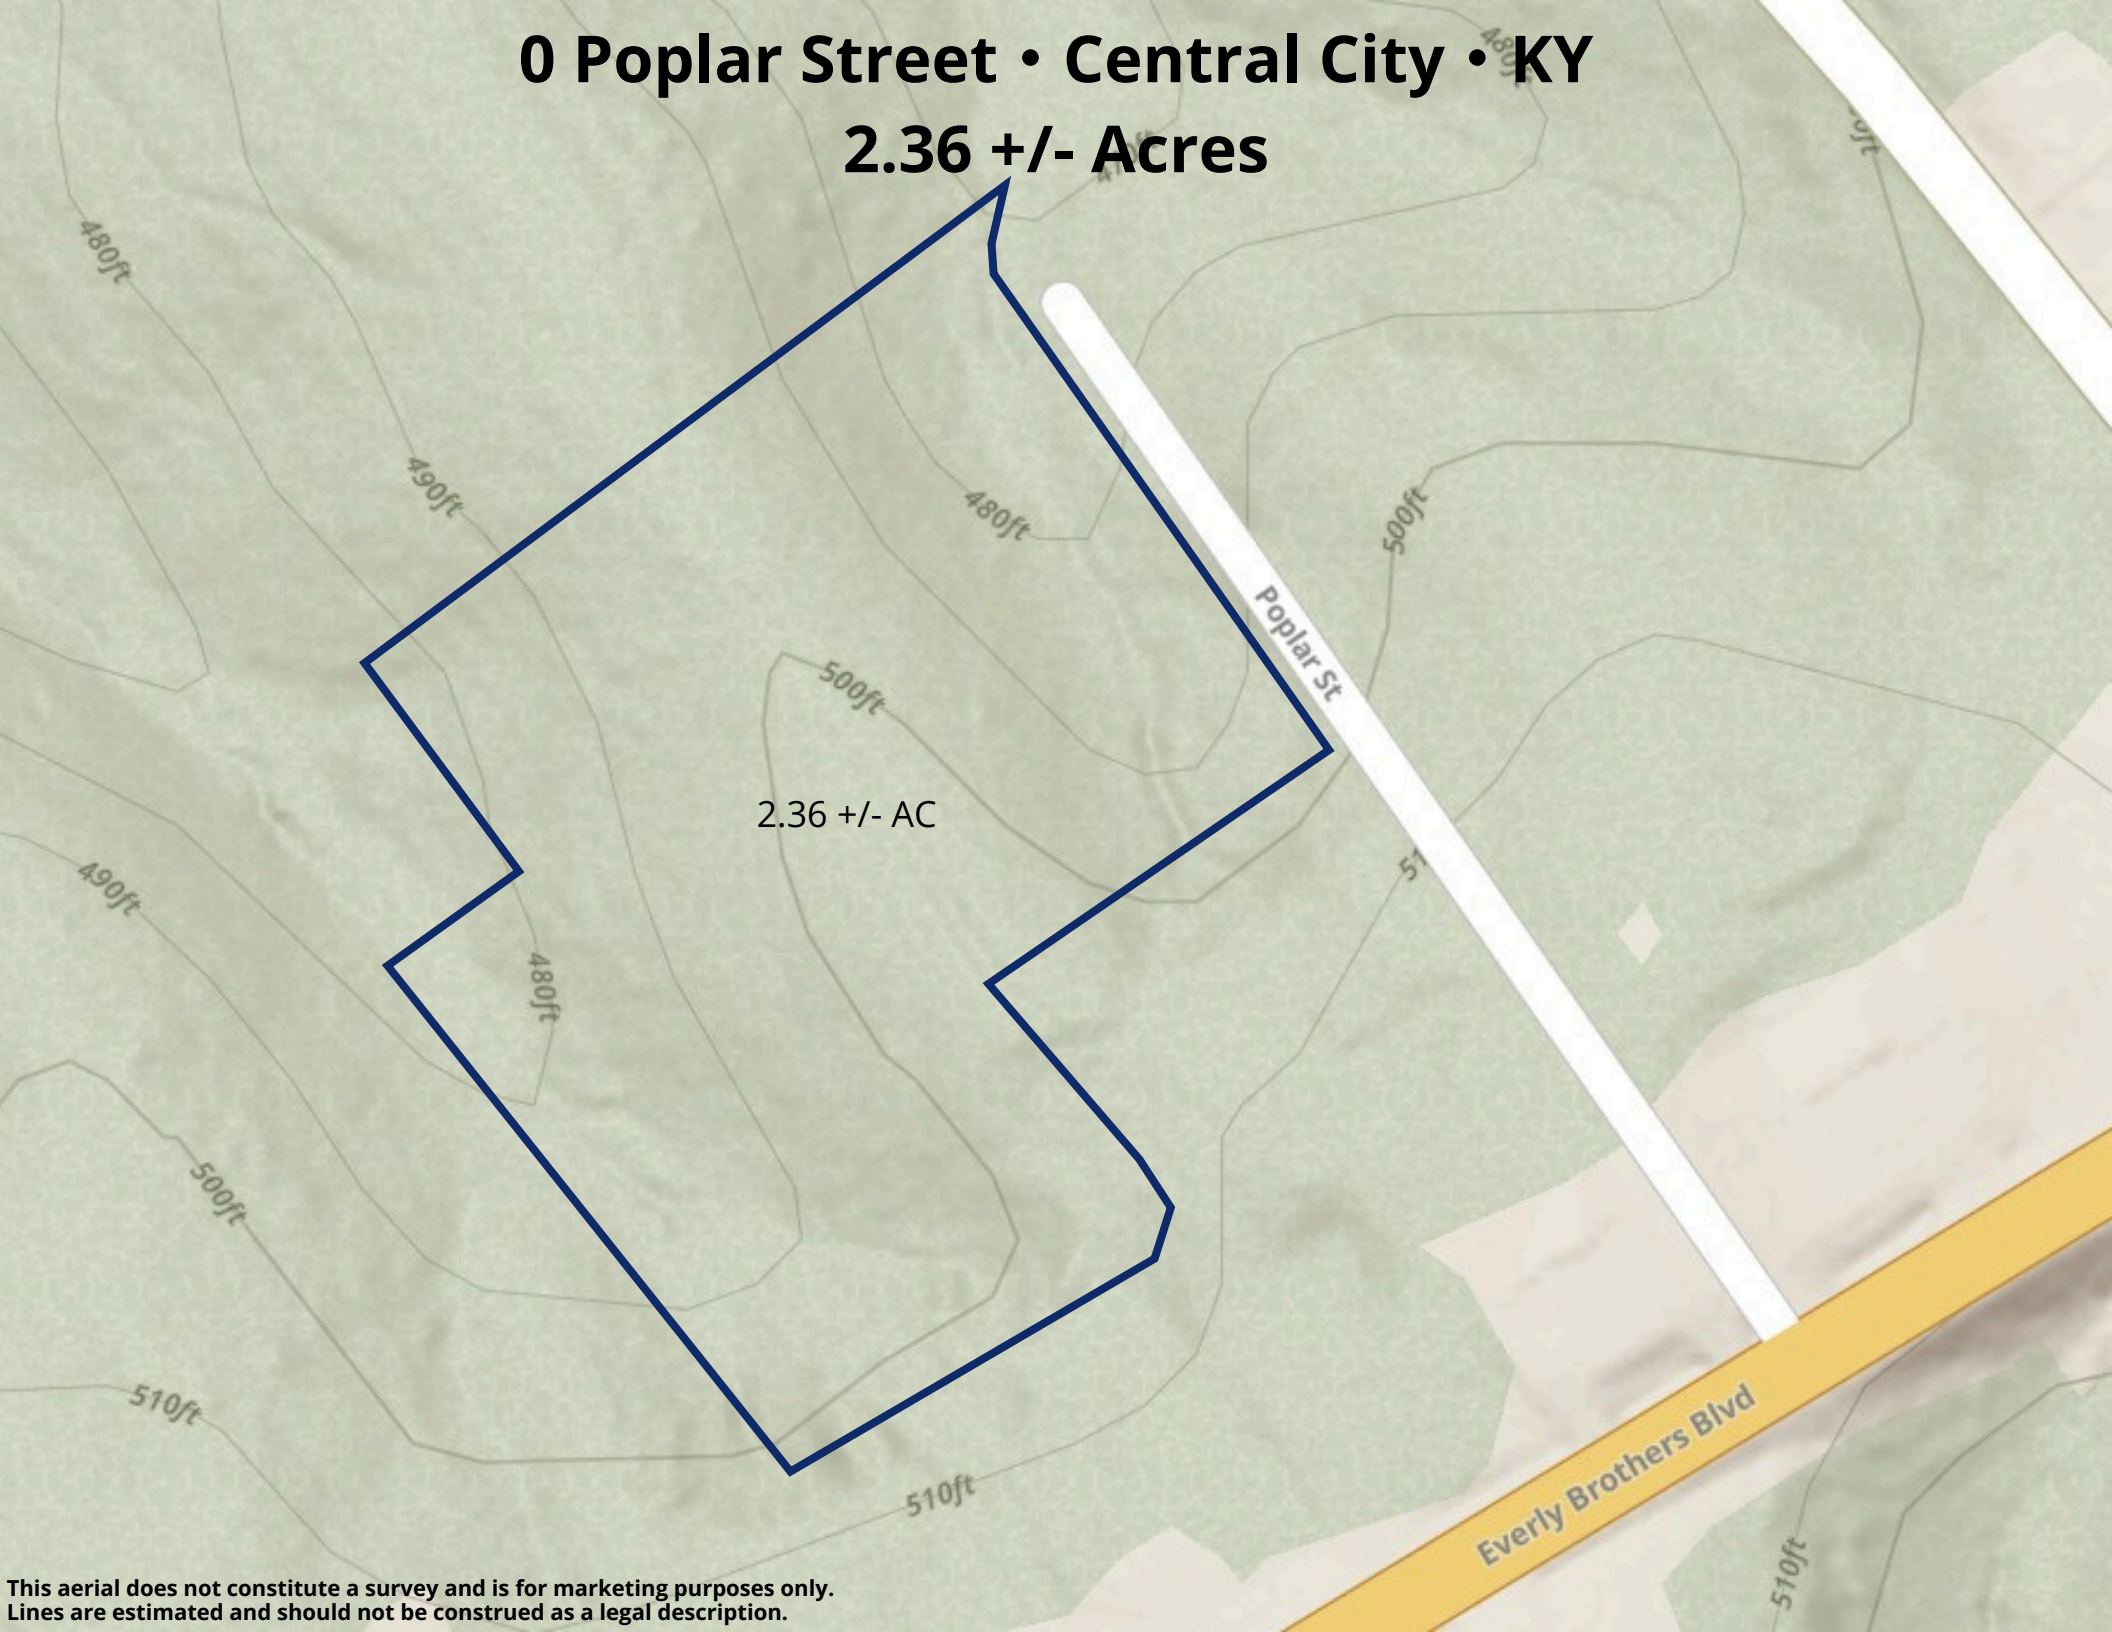

0 Poplar Street • Central City • KY

2.36 +/- Acres

2.36 +/- AC

This aerial does not constitute a survey and is for marketing purposes only. Lines are estimated and should not be construed as a legal description.