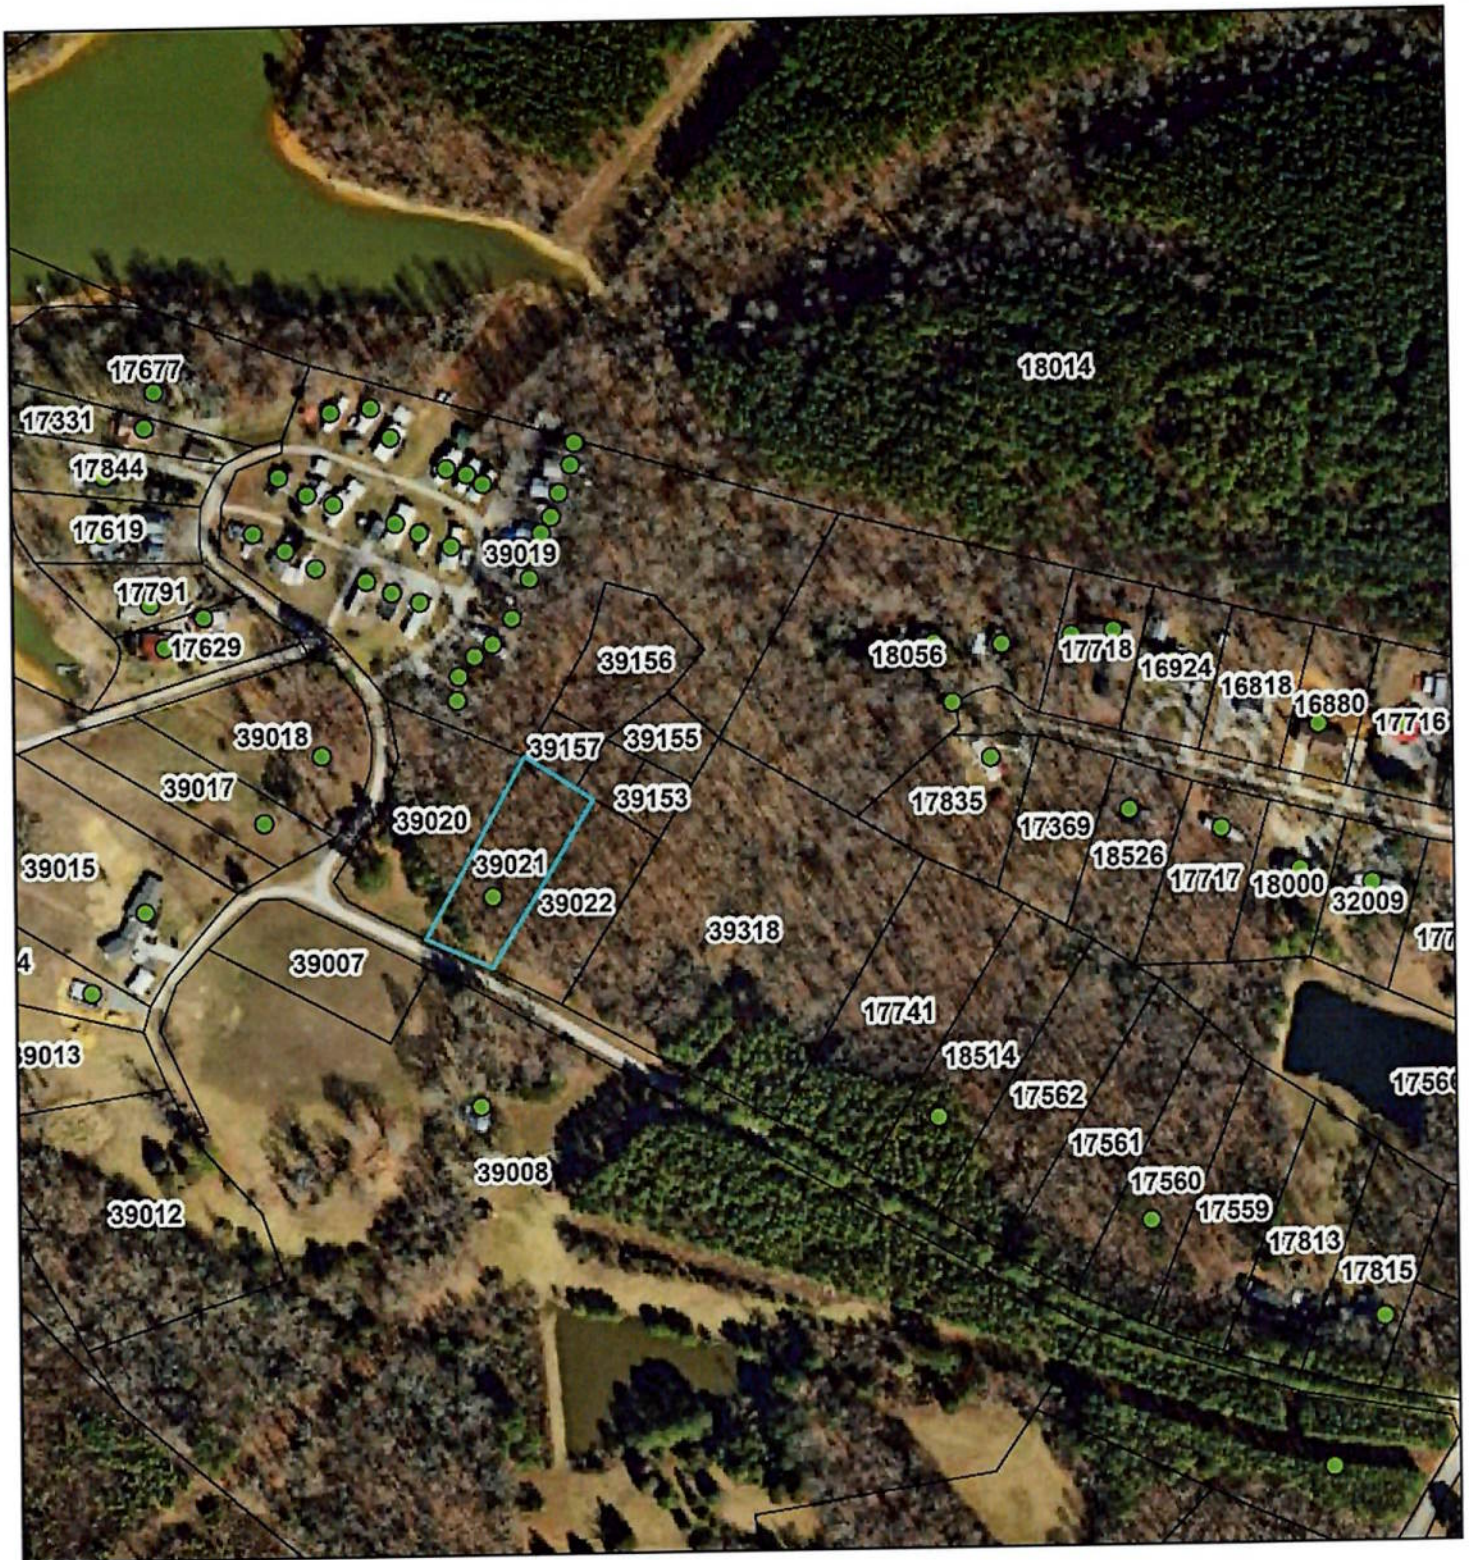

Mecklenburg County GIS

5/20/2025, 5:51:30 PM

- 911 Address Point
- Tax Parcels

Virginia Geographic Information Network (VGIN)

MLS# D67129C