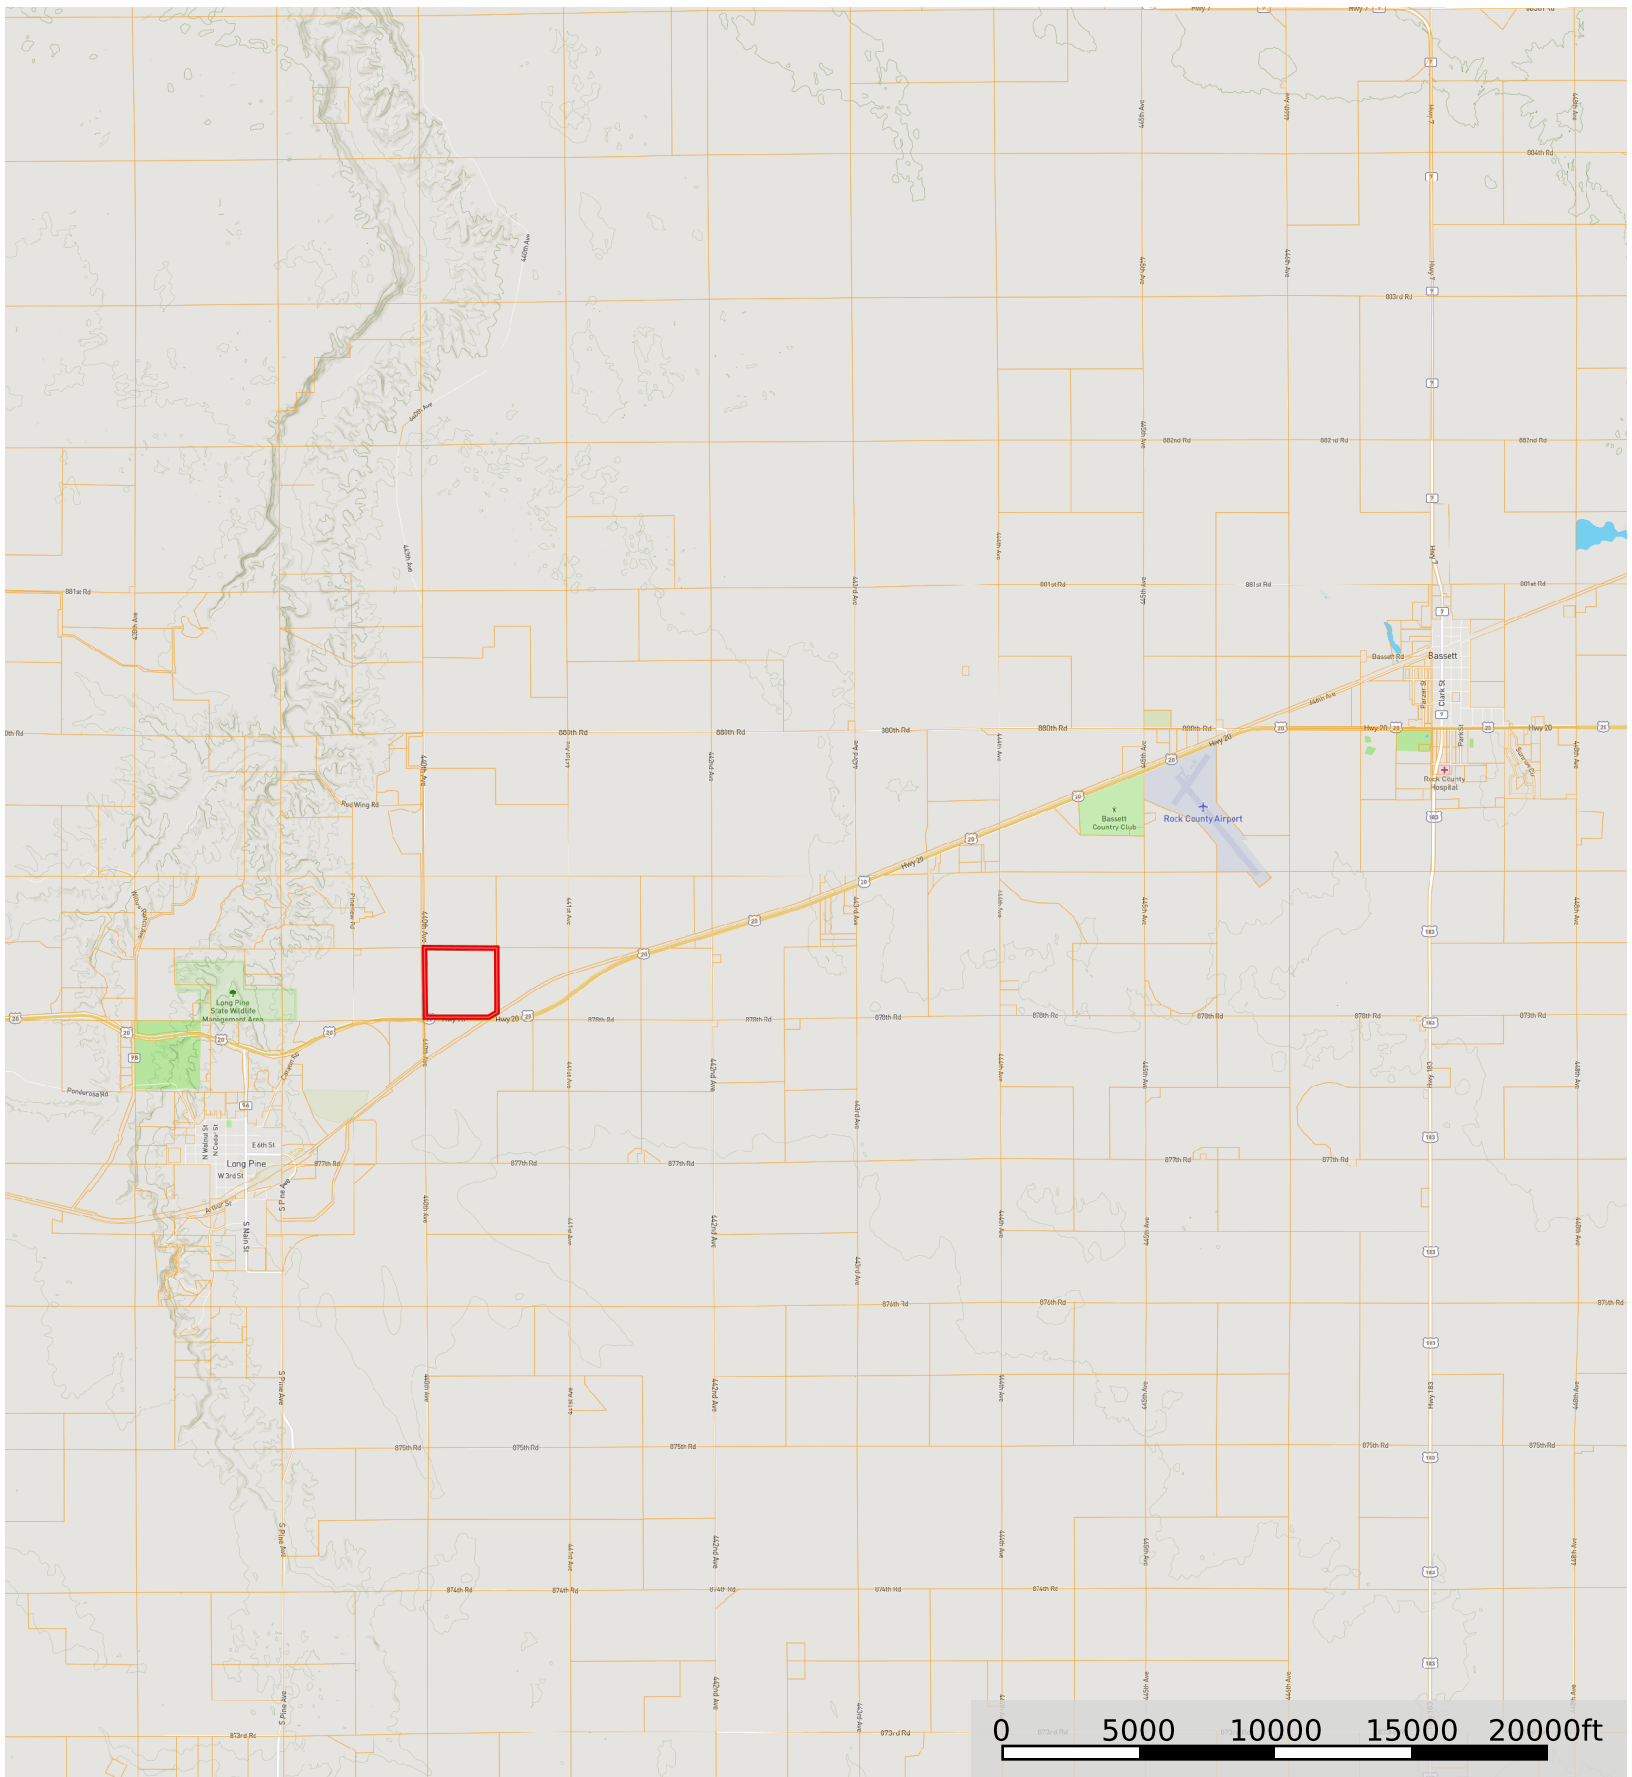

155 +/- Acres, Rock County Nebraska, AC +/-

 Boundary