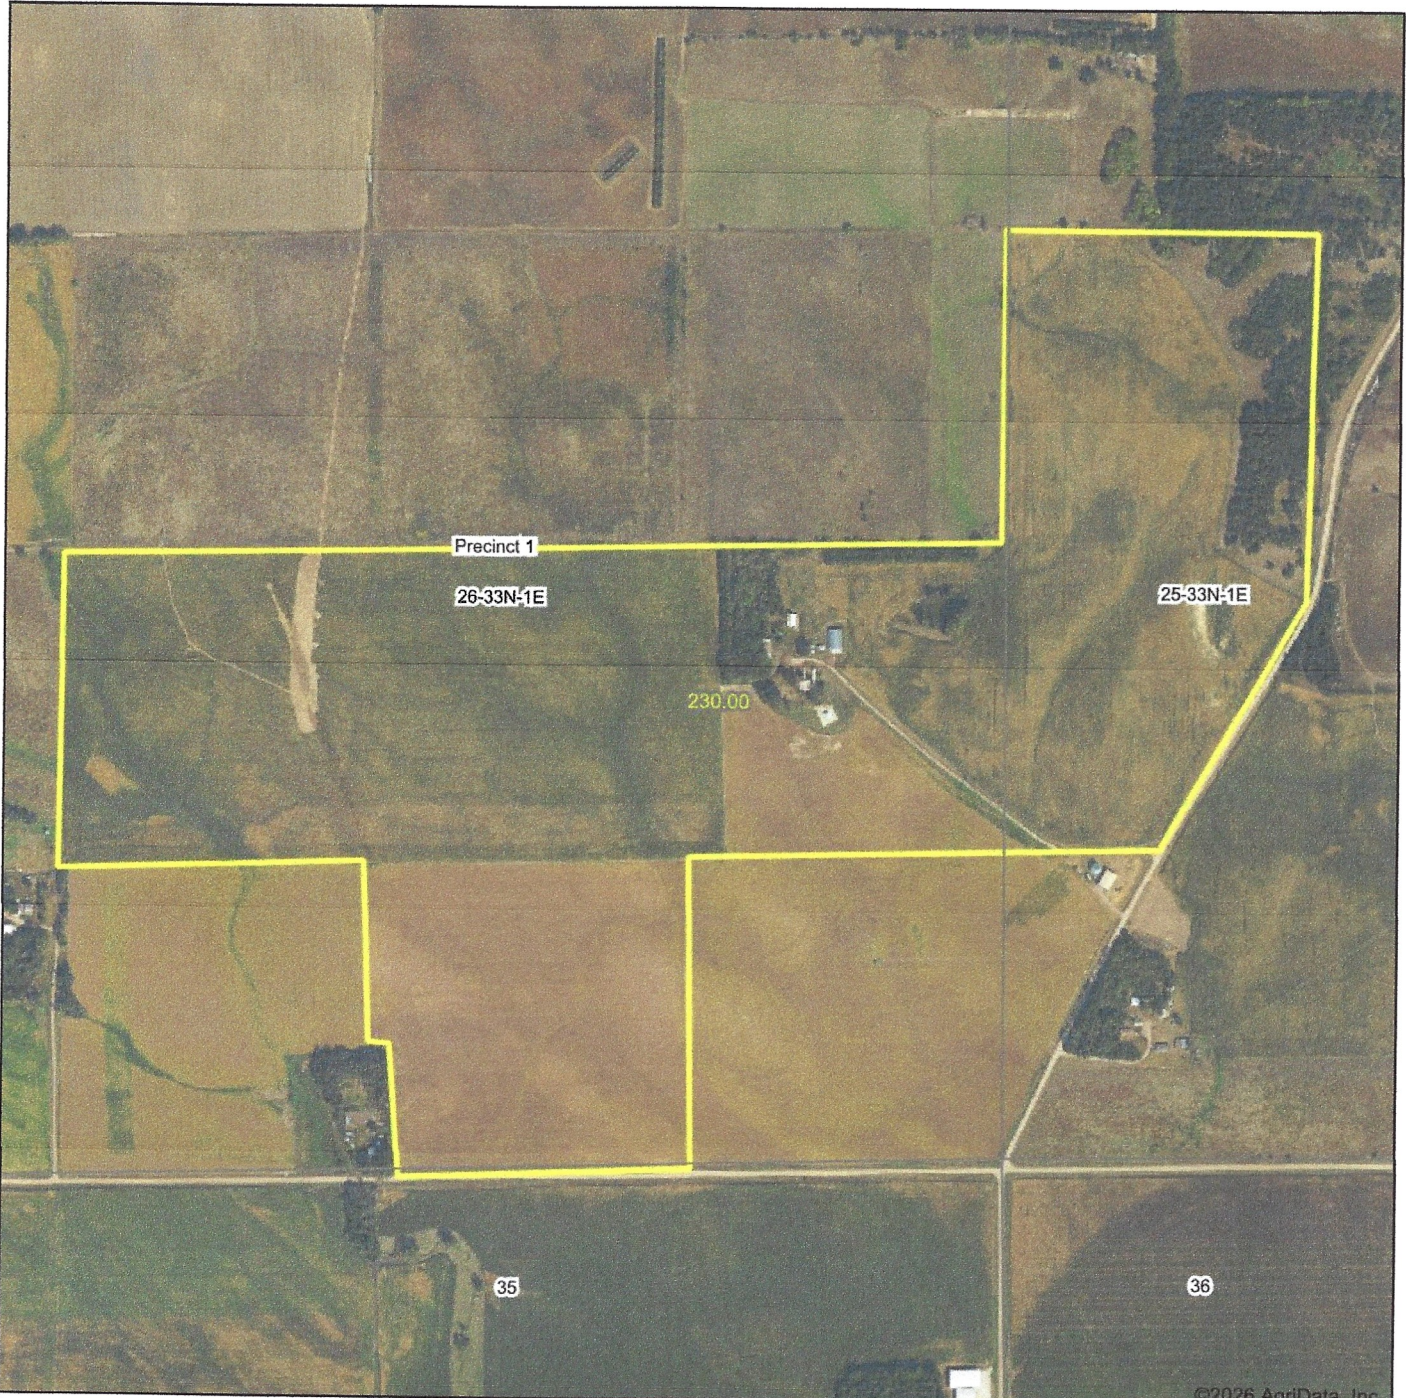

Aerial Map

©2026 AgriData, Inc.

Boundary Center: 42° 48' 24.09, -97° 16' 24.46

Maps Provided By:

© AgriData, Inc. 2025 www.AgriDataInc.com

26-33N-1E
Cedar County
Nebraska

1/16/2026