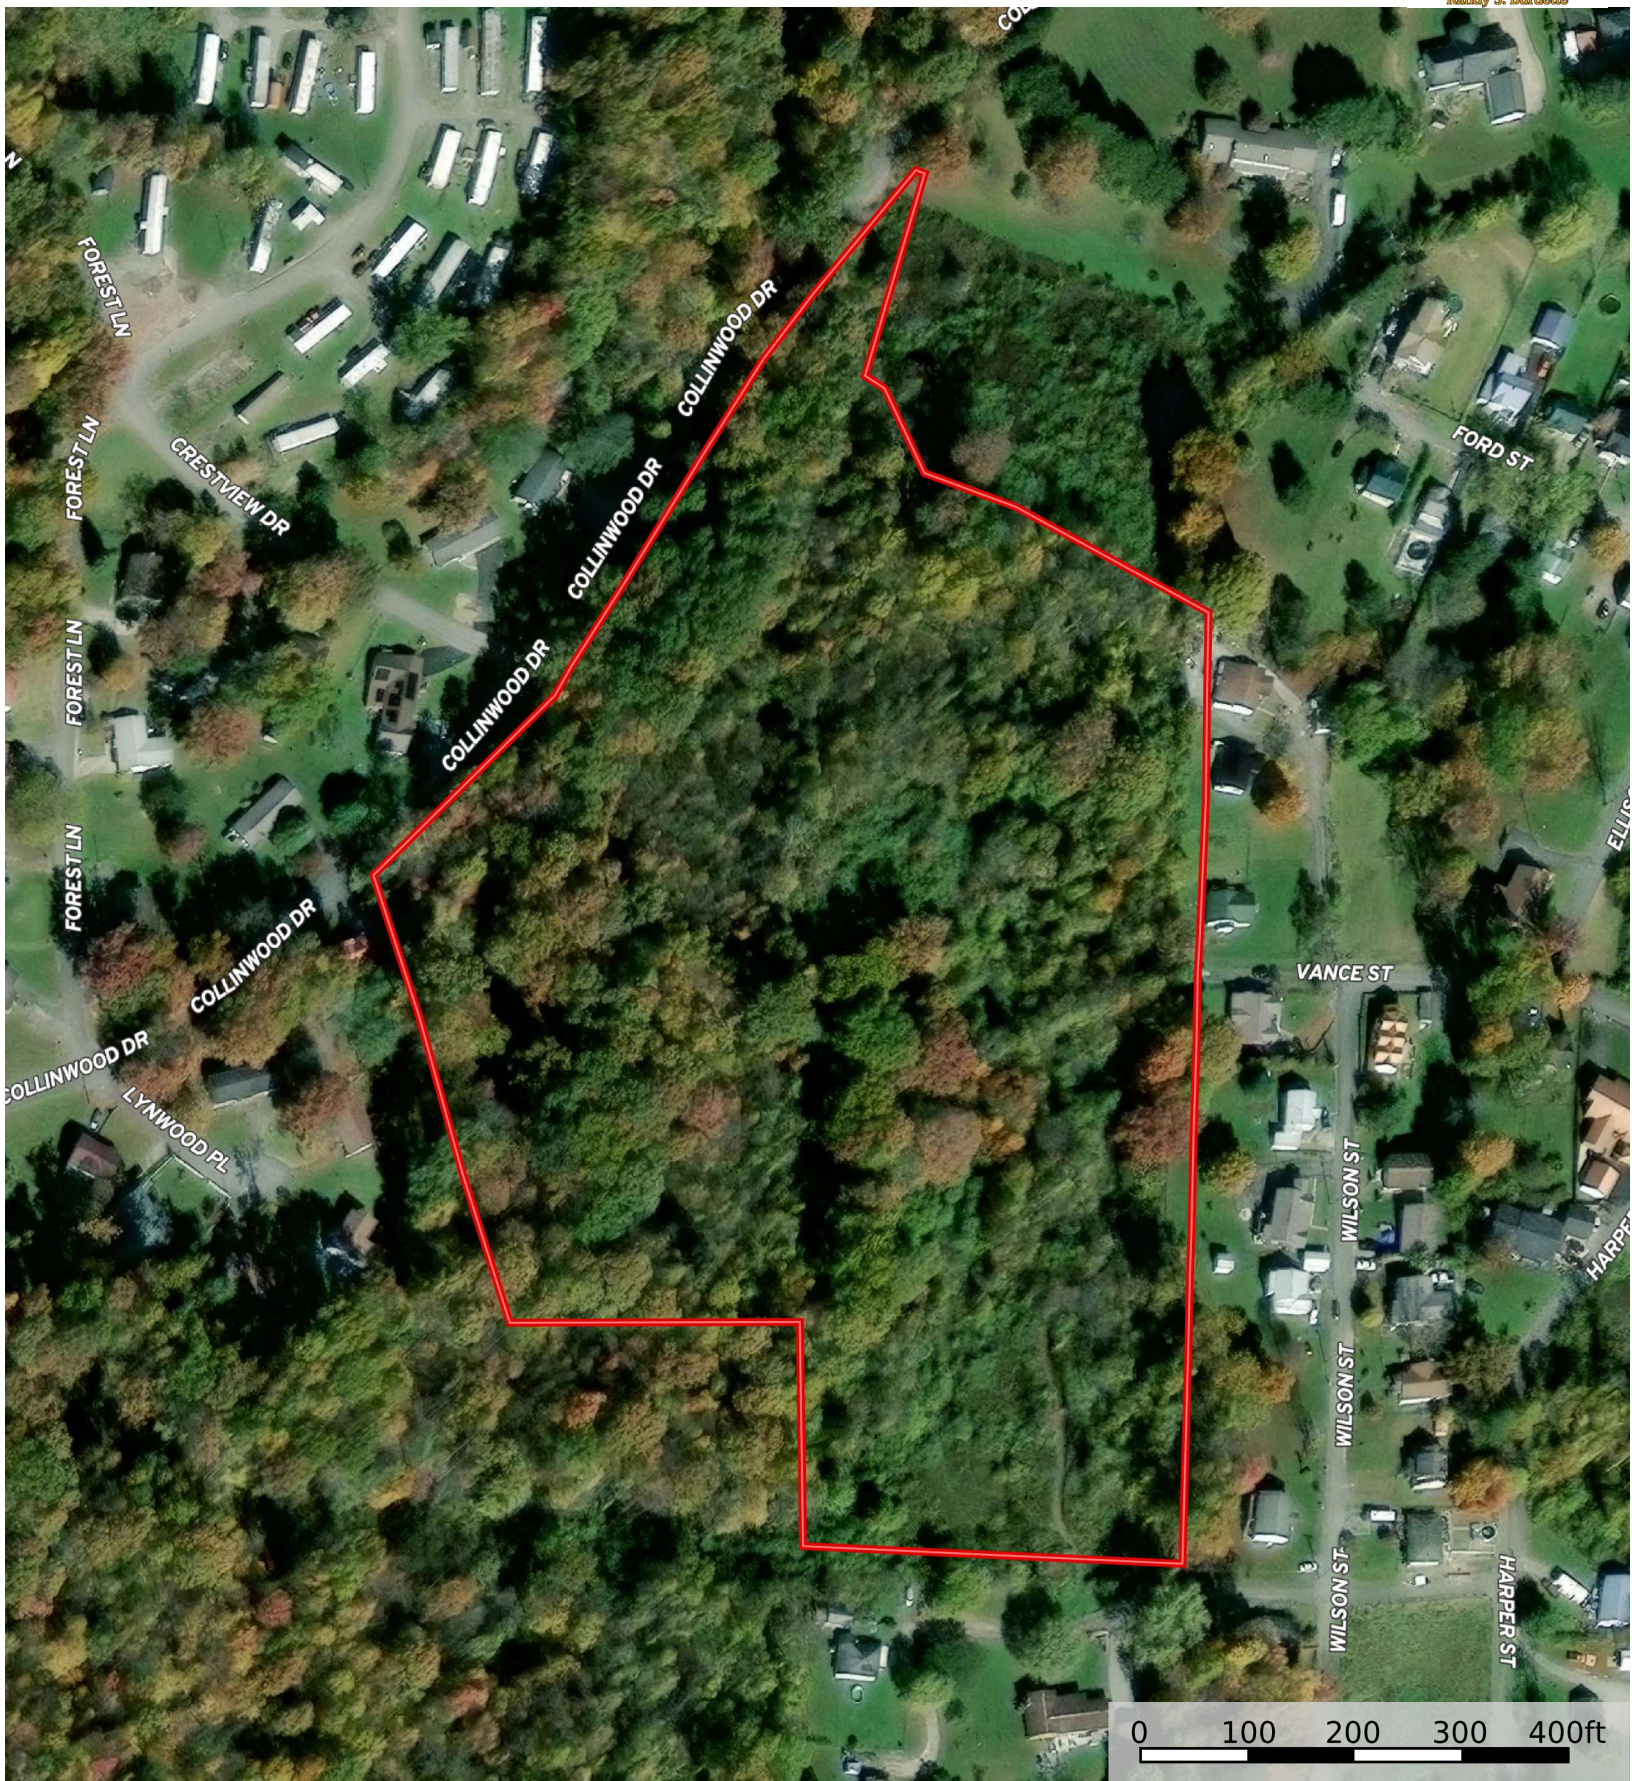

14 Acre Land Tract in the New River Gorge Area of West Virginia, AC +/-

 Boundary