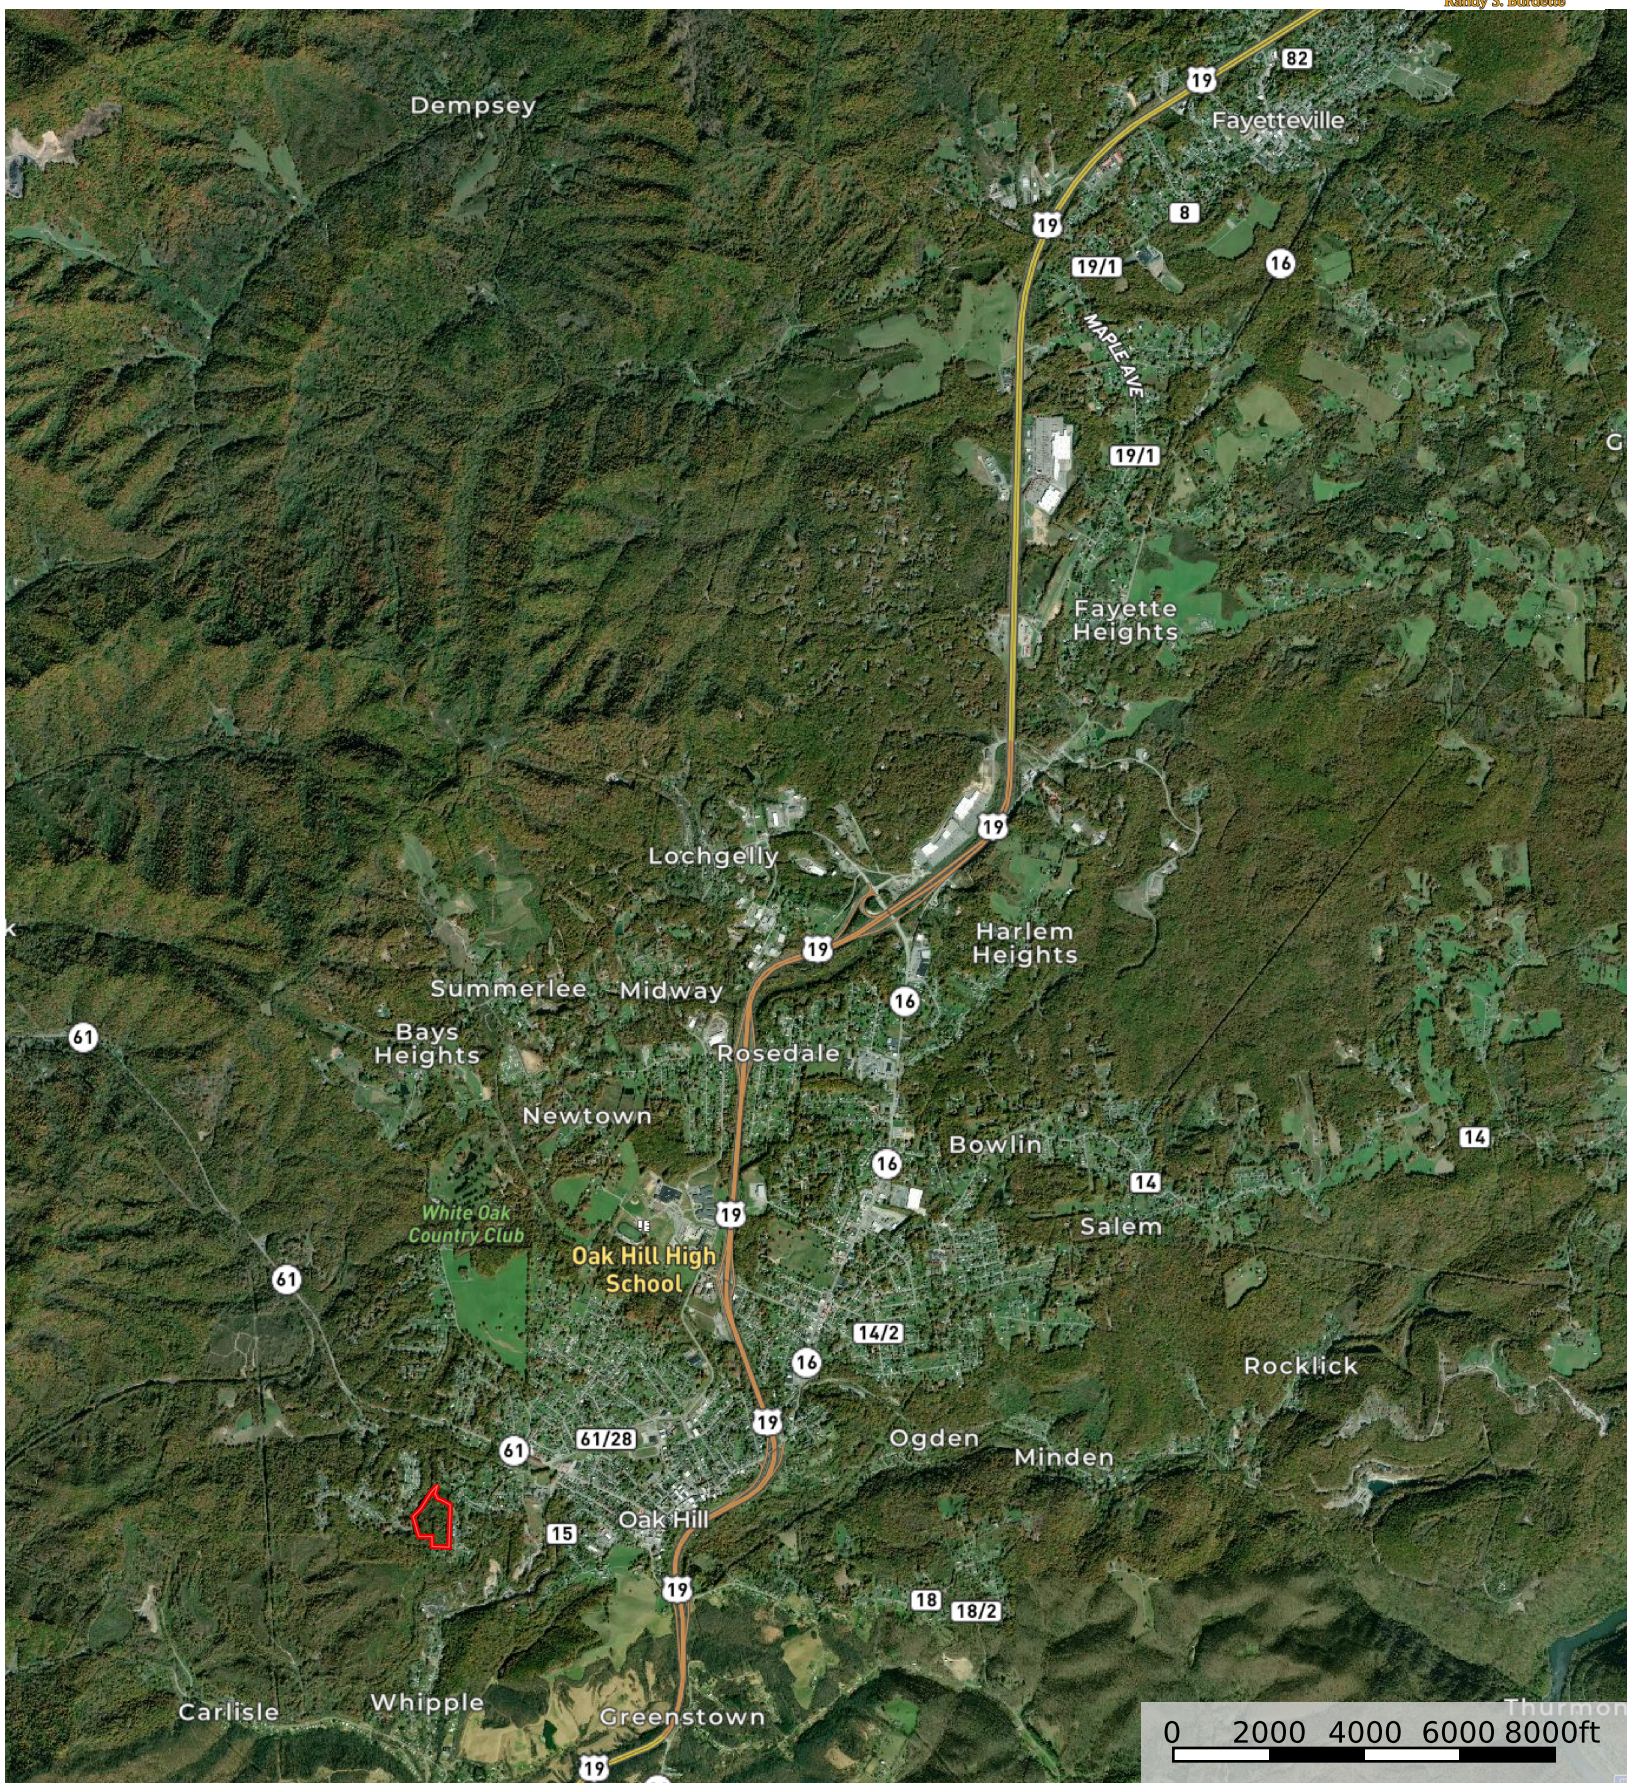

# 14 Acre Land Tract in the New River Gorge Area of West Virginia, AC +/-

 Boundary