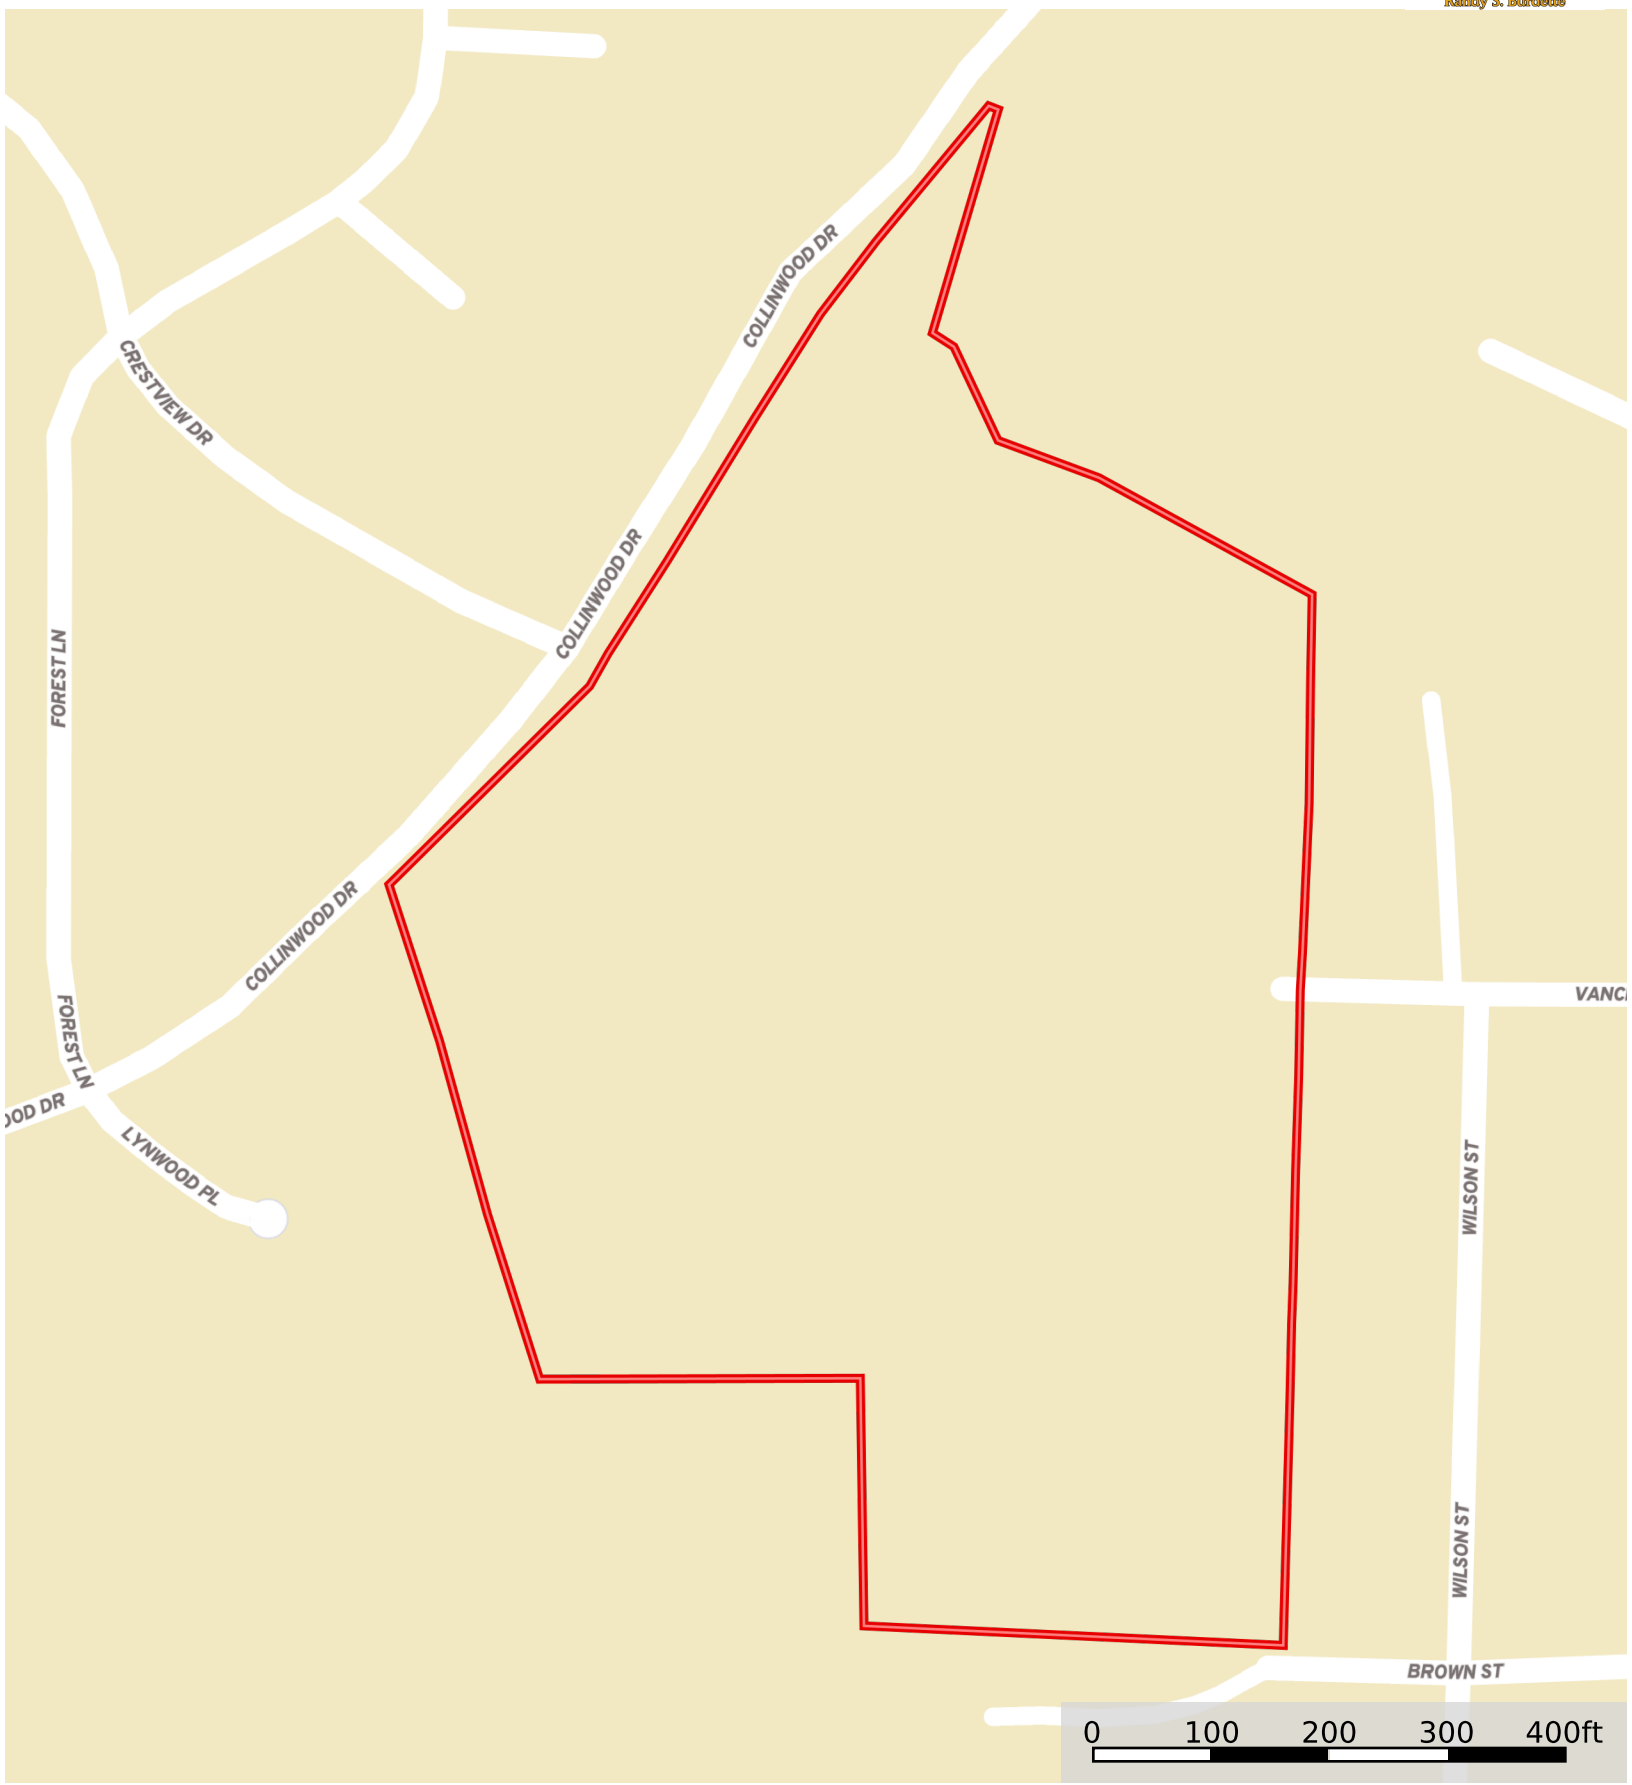

14 Acre Land Tract in the New River Gorge Area of West Virginia, AC +/-

Boundary