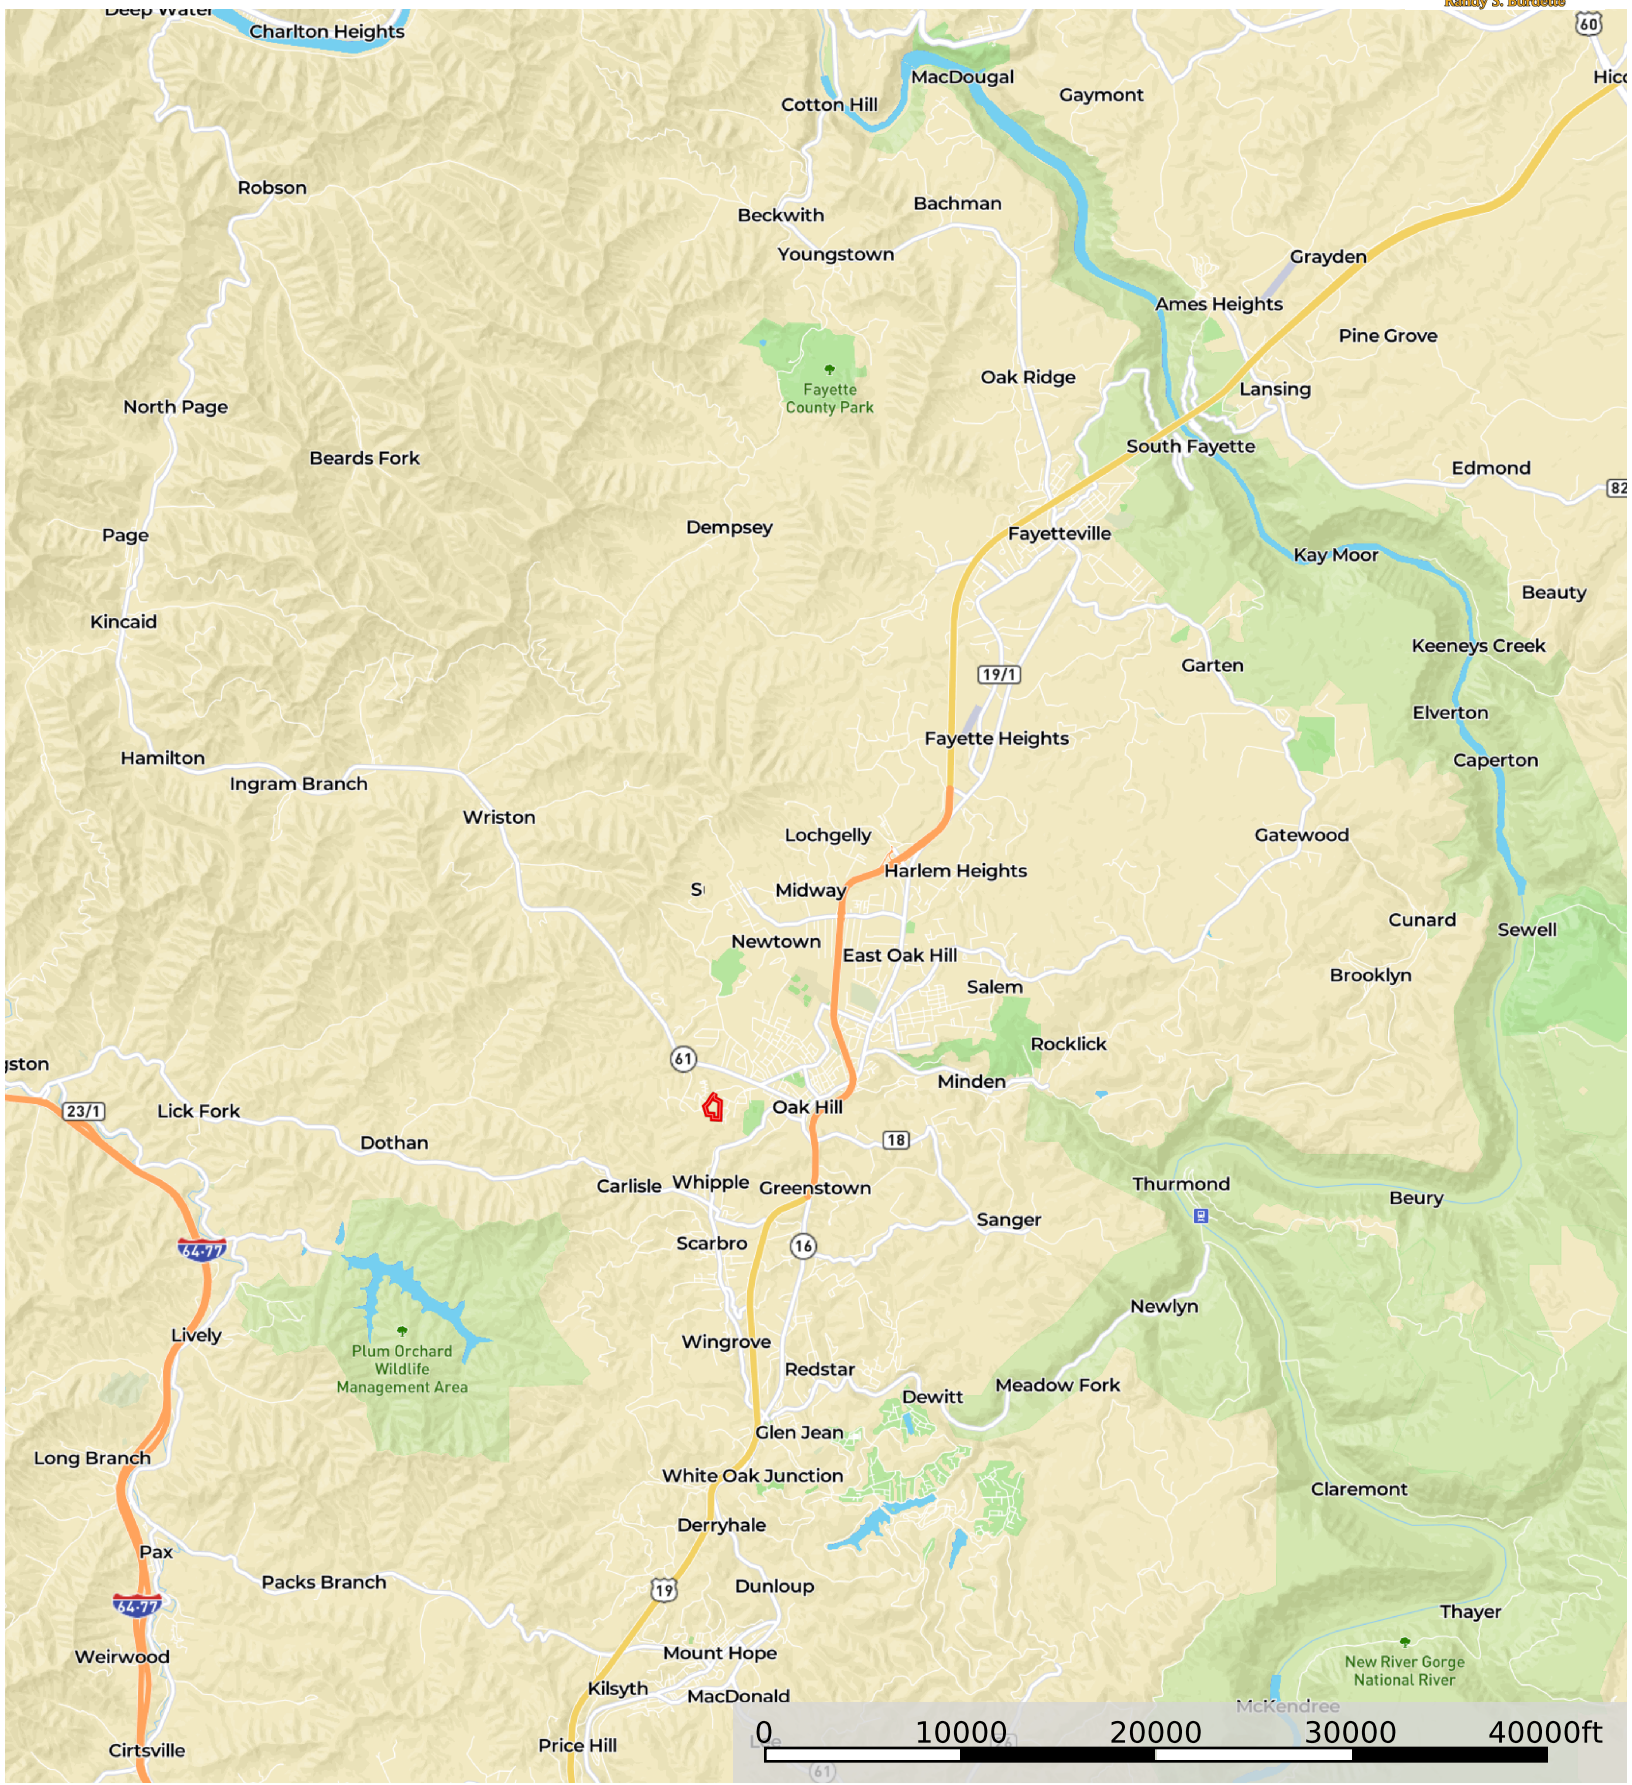

14 Acre Land Tract in the New River Gorge Area of West Virginia, AC +/-

Boundary