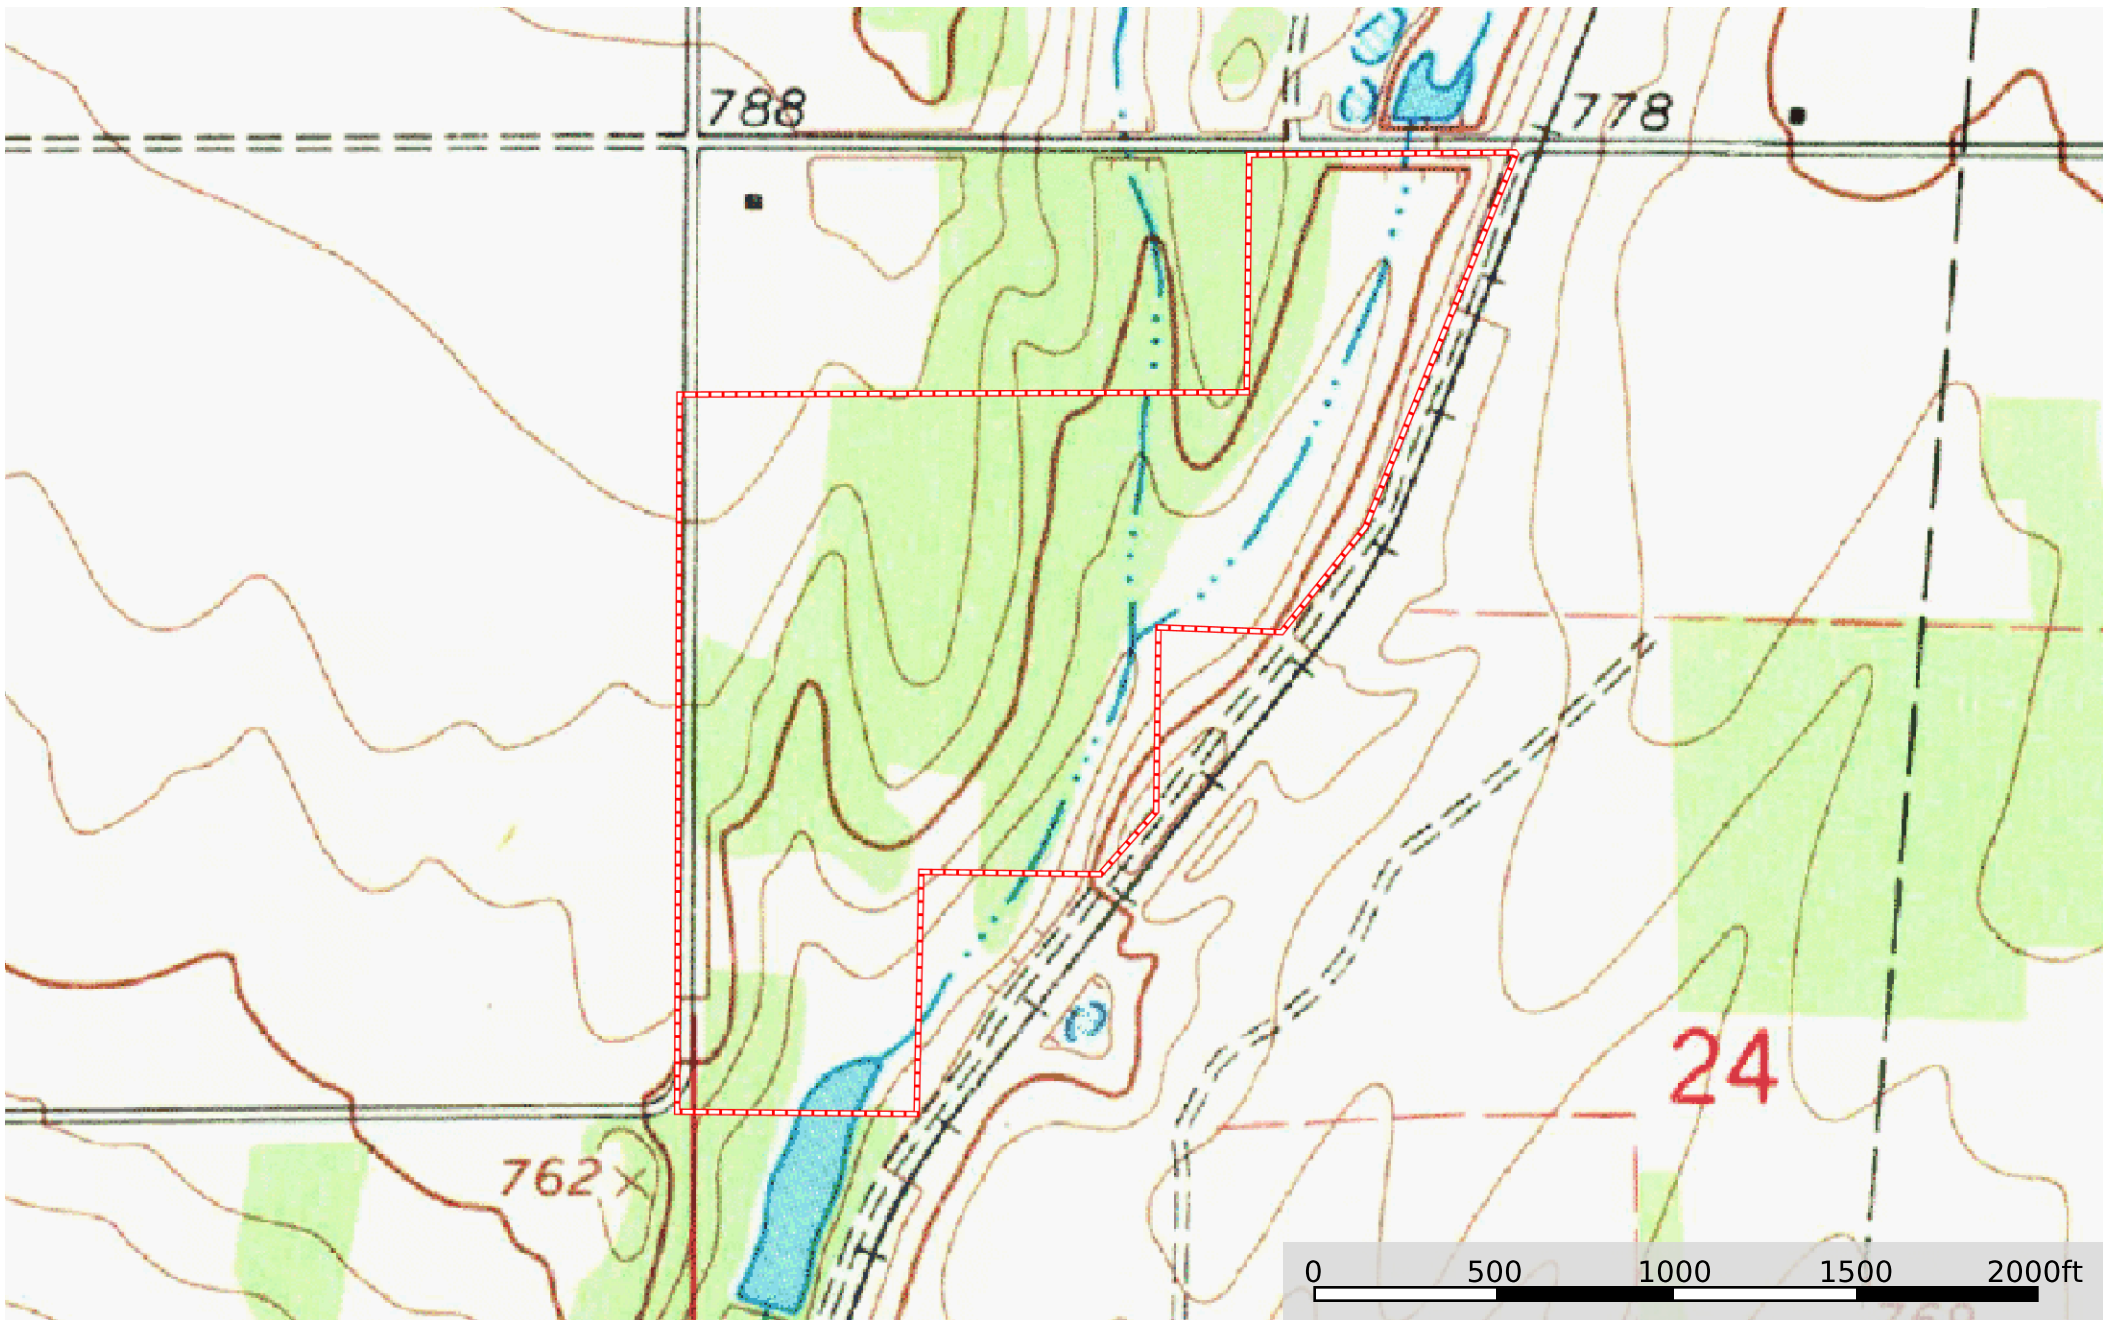

Gladney Springs

Love County, Oklahoma, 66 AC +/-

 Boundary