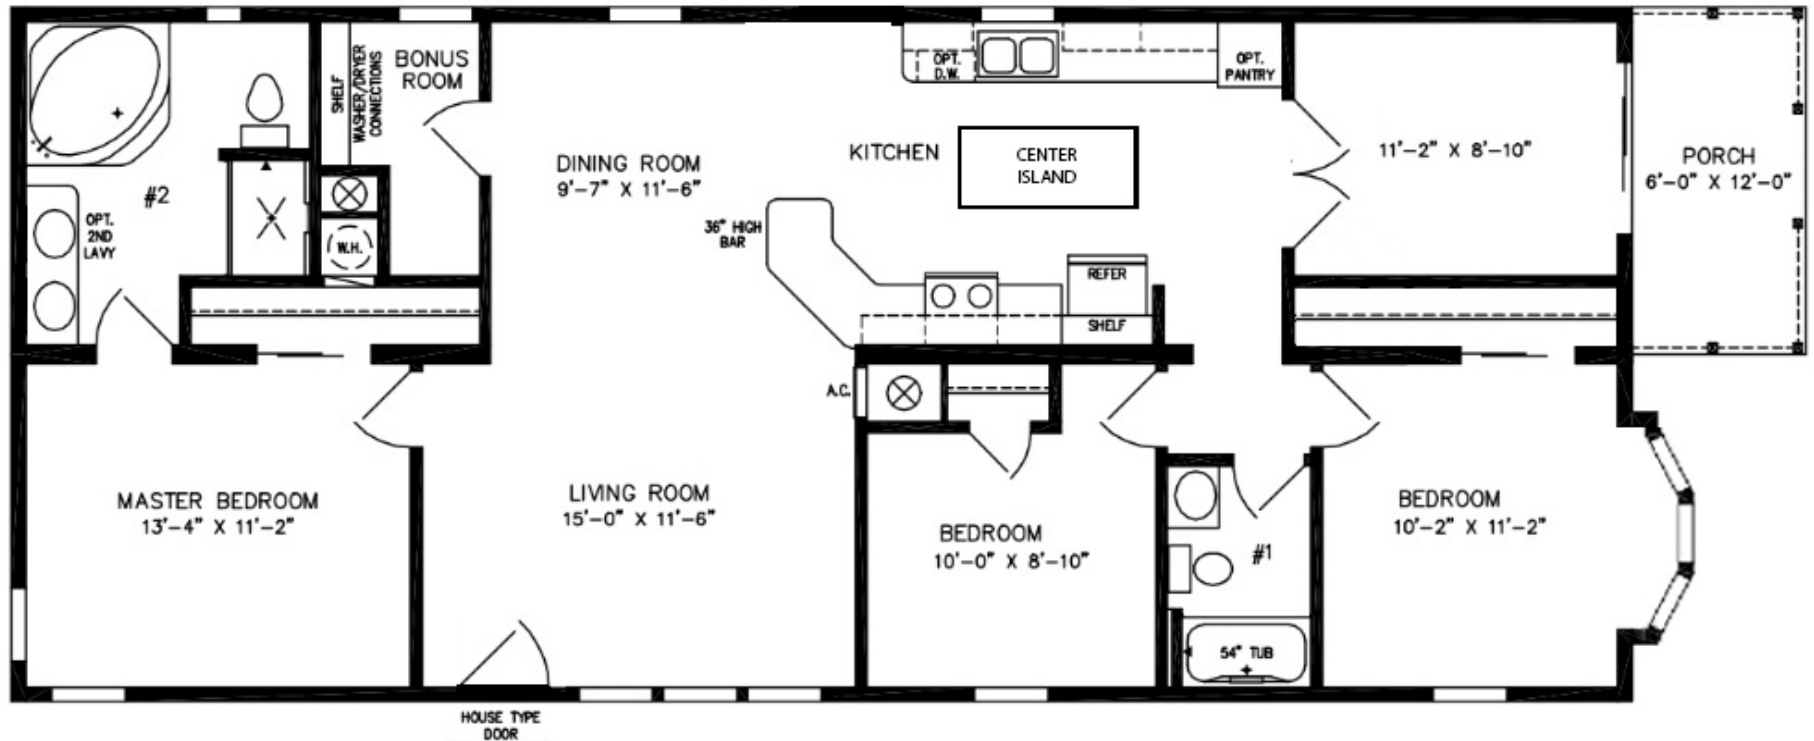

# “Silverleaf Sanctuary” #38/17 • 3BD + Den / 2BA • 1,416 SF

PARADISE VILLAGE

Affordable Living At Its Finest

REXMERE VILLAGE