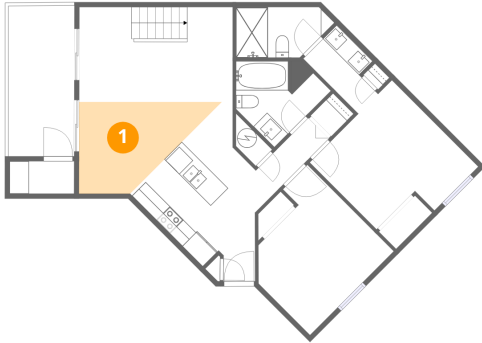

Property summary

Home data report

317 East Beach Boulevard, Gulf Shores, Baldwin County, Alabama, United States, 36542, 303a

Room dimensions

Floor 1

Total:905sqft Excluded: 128sqft

#		Dimensions	sqft	Counted as living area
1	Dining Area	12'1" x 9'5"	114 sq. ft	Yes
2	Bath	4'10" x 7'10"	38 sq. ft	Yes
3	Hall	3'0" x 7'8"	23 sq. ft	Yes
4	Foyer	3'3" x 5'9"	19 sq. ft	Yes
5	Bath	8'3" x 8'9"	72 sq. ft	Yes
6	Storage	6'7" x 3'4"	22 sq. ft	No
7	Living Room	15'10" x 9'9"	155 sq. ft	Yes
8	Kitchen	11'3" x 11'10"	133 sq. ft	Yes
9	Bath	10'2" x 5'3"	53 sq. ft	Yes
10	Balcony	6'9" x 15'6"	105 sq. ft	No
11	Bedroom	12'7" x 12'2"	154 sq. ft	Yes

317 East Beach Boulevard, Gulf Shores, Baldwin County, Alabama, United States, 36542, 303a

Room dimensions

Floor 2

Total:260sqft

Excluded: 0sqft

#		Dimensions	sqft	Counted as living area
13	Bedroom	15'11" x 16'0"	254 sq. ft	Yes
14	Bath	5'11" x 11'0"	65 sq. ft	Yes

317 East Beach Boulevard, Gulf Shores, Baldwin County,
Alabama, United States, 36542, 303a

1 Floor 1 - Dining Area

Dimensions: 12'1" x 9'5"
Area: 114 sq. ft
Counted as living area: Yes

Heated: Yes
Finished: Yes
Enclosed: Yes
Contiguous: Yes
Permitted: Yes
Wet space: No
Addition: No
Conversion: No

2 Floor 1 - Bath

Dimensions: 4'10" x 7'10"
Area: 38 sq. ft
Counted as living area: Yes

Heated: Yes
Finished: Yes
Enclosed: Yes
Contiguous: Yes
Permitted: Yes
Wet space: Yes
Addition: No
Conversion: No

317 East Beach Boulevard, Gulf Shores, Baldwin County,
Alabama, United States, 36542, 303a