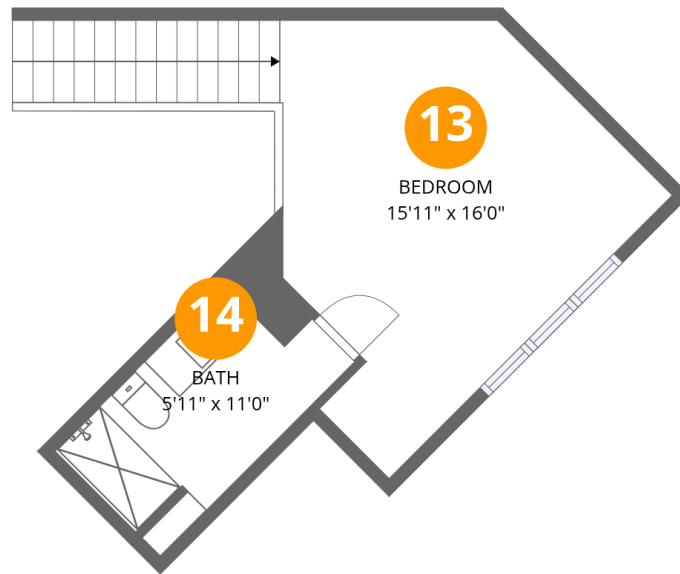

Home data report

**317 East Beach Boulevard, Gulf Shores, Baldwin County,
Alabama, United States, 36542, 303a**

Total Area: 1165 sq. ft

1st Floor: 905 sq. ft, 2nd Floor: 260 sq. ft

Excluded: Storage 22 sq. ft, Balcony 106 sq. ft, Walls: 0 sq. ft

Property summary

Home data report

317 East Beach Boulevard, Gulf Shores, Baldwin County, Alabama, United States, 36542, 303a

Room dimensions

Floor 1

Total:905sqft Excluded: 128sqft

#		Dimensions	sqft	Counted as living area
1	Dining Area	12'1" x 9'5"	114 sq. ft	Yes
2	Bath	4'10" x 7'10"	38 sq. ft	Yes
3	Hall	3'0" x 7'8"	23 sq. ft	Yes
4	Foyer	3'3" x 5'9"	19 sq. ft	Yes
5	Bath	8'3" x 8'9"	72 sq. ft	Yes
6	Storage	6'7" x 3'4"	22 sq. ft	No
7	Living Room	15'10" x 9'9"	155 sq. ft	Yes
8	Kitchen	11'3" x 11'10"	133 sq. ft	Yes
9	Bath	10'2" x 5'3"	53 sq. ft	Yes
10	Balcony	6'9" x 15'6"	105 sq. ft	No
11	Bedroom	12'7" x 12'2"	154 sq. ft	Yes

317 East Beach Boulevard, Gulf Shores, Baldwin County, Alabama, United States, 36542, 303a

Room dimensions

Floor 2

Total:260sqft

Excluded: 0sqft

#		Dimensions	sqft	Counted as living area
13	Bedroom	15'11" x 16'0"	254 sq. ft	Yes
14	Bath	5'11" x 11'0"	65 sq. ft	Yes

2 Floor 1 - Bath

Dimensions: 4'10" x 7'10"
Area: 38 sq. ft
Counted as living area: Yes

Heated: Yes
Finished: Yes
Enclosed: Yes
Contiguous: Yes
Permitted: Yes
Wet space: Yes
Addition: No
Conversion: No

317 East Beach Boulevard, Gulf Shores, Baldwin County,
Alabama, United States, 36542, 303a