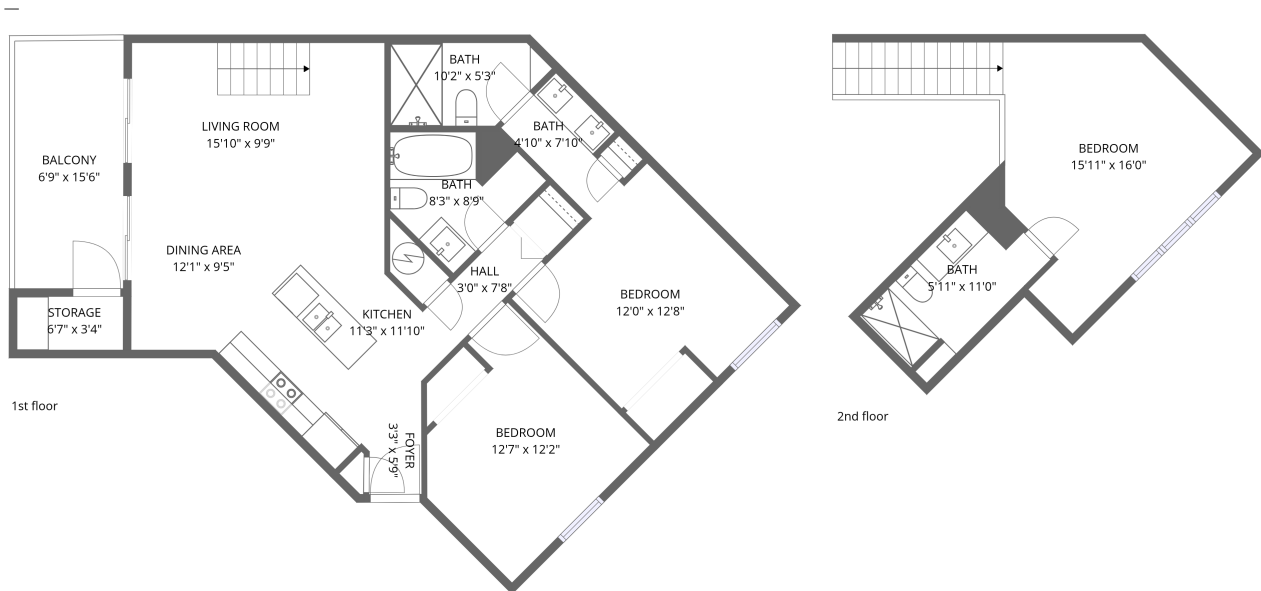

Home data report

**317 East Beach Boulevard, Gulf Shores, Baldwin County,
Alabama, United States, 36542, 303a**

Total Area: 1165 sq. ft

1st Floor: 905 sq. ft, 2nd Floor: 260 sq. ft

Excluded: Storage 22 sq. ft, Balcony 106 sq. ft, Walls: 0 sq. ft

Property summary

Home data report

317 East Beach Boulevard, Gulf Shores, Baldwin County, Alabama, United States, 36542, 303a

Room dimensions

Floor 1

Total:905sqft Excluded: 128sqft

#		Dimensions	sqft	Counted as living area
1	Dining Area	12'1" x 9'5"	114 sq. ft	Yes
2	Bath	4'10" x 7'10"	38 sq. ft	Yes
3	Hall	3'0" x 7'8"	23 sq. ft	Yes
4	Foyer	3'3" x 5'9"	19 sq. ft	Yes
5	Bath	8'3" x 8'9"	72 sq. ft	Yes
6	Storage	6'7" x 3'4"	22 sq. ft	No
7	Living Room	15'10" x 9'9"	155 sq. ft	Yes
8	Kitchen	11'3" x 11'10"	133 sq. ft	Yes
9	Bath	10'2" x 5'3"	53 sq. ft	Yes
10	Balcony	6'9" x 15'6"	105 sq. ft	No
11	Bedroom	12'7" x 12'2"	154 sq. ft	Yes

317 East Beach Boulevard, Gulf Shores, Baldwin County, Alabama, United States, 36542, 303a

Room dimensions

Floor 2

Total:260sqft

Excluded: 0sqft

#		Dimensions	sqft	Counted as living area
13	Bedroom	15'11" x 16'0"	254 sq. ft	Yes
14	Bath	5'11" x 11'0"	65 sq. ft	Yes

2 Floor 1 - Bath

Dimensions: 4'10" x 7'10"
Area: 38 sq. ft
Counted as living area: Yes

Heated: Yes
Finished: Yes
Enclosed: Yes
Contiguous: Yes
Permitted: Yes
Wet space: Yes
Addition: No
Conversion: No

317 East Beach Boulevard, Gulf Shores, Baldwin County,
Alabama, United States, 36542, 303a