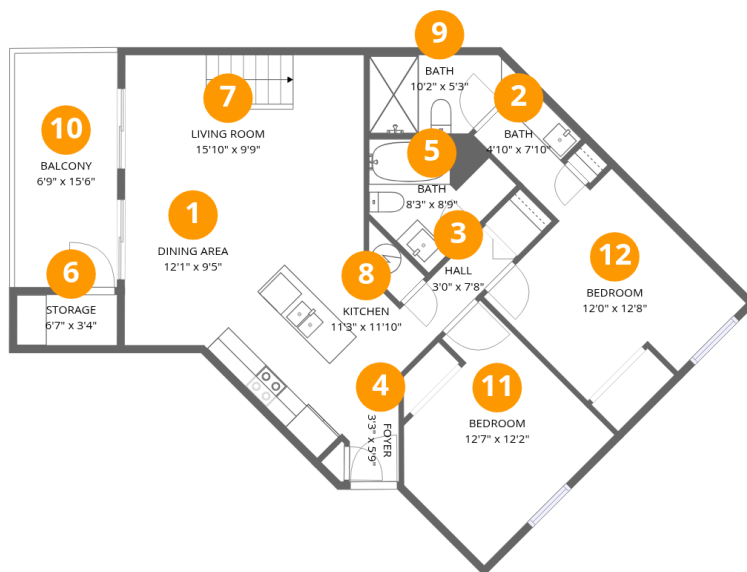

Home data report

**317 East Beach Boulevard, Gulf Shores, Baldwin County,
Alabama, United States, 36542, 303a**

Total Area: 1165 sq. ft

1st Floor: 905 sq. ft, 2nd Floor: 260 sq. ft

Excluded: Storage 22 sq. ft, Balcony 106 sq. ft, Walls: 0 sq. ft

Property summary

Home data report

317 East Beach Boulevard, Gulf Shores, Baldwin County, Alabama, United States, 36542, 303a

Room dimensions

Floor 1

Total:905sqft Excluded: 128sqft

#		Dimensions	sqft	Counted as living area
1	Dining Area	12'1" x 9'5"	114 sq. ft	Yes
2	Bath	4'10" x 7'10"	38 sq. ft	Yes
3	Hall	3'0" x 7'8"	23 sq. ft	Yes
4	Foyer	3'3" x 5'9"	19 sq. ft	Yes
5	Bath	8'3" x 8'9"	72 sq. ft	Yes
6	Storage	6'7" x 3'4"	22 sq. ft	No
7	Living Room	15'10" x 9'9"	155 sq. ft	Yes
8	Kitchen	11'3" x 11'10"	133 sq. ft	Yes
9	Bath	10'2" x 5'3"	53 sq. ft	Yes
10	Balcony	6'9" x 15'6"	105 sq. ft	No
11	Bedroom	12'7" x 12'2"	154 sq. ft	Yes

317 East Beach Boulevard, Gulf Shores, Baldwin County, Alabama, United States, 36542, 303a

Room dimensions

Floor 2

Total:260sqft

Excluded: 0sqft

#		Dimensions	sqft	Counted as living area
13	Bedroom	15'11" x 16'0"	254 sq. ft	Yes
14	Bath	5'11" x 11'0"	65 sq. ft	Yes

2 Floor 1 - Bath

Dimensions: 4'10" x 7'10"
Area: 38 sq. ft
Counted as living area: Yes

Heated: Yes
Finished: Yes
Enclosed: Yes
Contiguous: Yes
Permitted: Yes
Wet space: Yes
Addition: No
Conversion: No

317 East Beach Boulevard, Gulf Shores, Baldwin County,
Alabama, United States, 36542, 303a