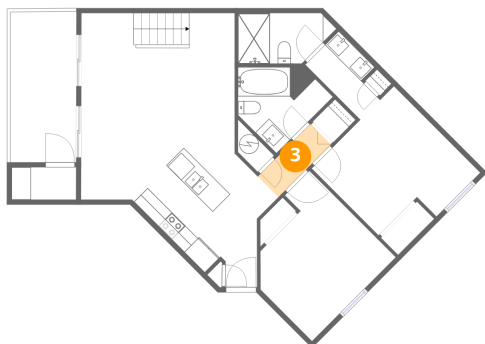

317 East Beach Boulevard, Gulf Shores, Baldwin County,
Alabama, United States, 36542, 303a

1 Floor 1 - Dining Area

Dimensions: 12'1" x 9'5"
Area: 114 sq. ft
Counted as living area: Yes

Heated: Yes
Finished: Yes
Enclosed: Yes
Contiguous: Yes
Permitted: Yes
Wet space: No
Addition: No
Conversion: No

2 Floor 1 - Bath

Dimensions: 4'10" x 7'10"
Area: 38 sq. ft
Counted as living area: Yes

Heated: Yes
Finished: Yes
Enclosed: Yes
Contiguous: Yes
Permitted: Yes
Wet space: Yes
Addition: No
Conversion: No

317 East Beach Boulevard, Gulf Shores, Baldwin County,
Alabama, United States, 36542, 303a

3 Floor 1 - Hall

Dimensions: 3'0" x 7'8"
Area: 23 sq. ft
Counted as living area: Yes

Heated: Yes
Finished: Yes
Enclosed: Yes
Contiguous: Yes
Permitted: Yes
Wet space: No
Addition: No
Conversion: No

4 Floor 1 - Foyer