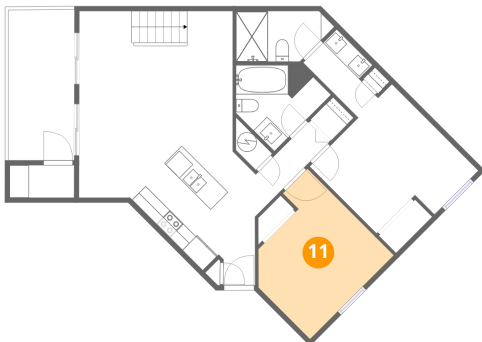

9 Floor 1 - Bath

Dimensions: 10'2" x 5'3"
Area: 53 sq. ft
Counted as living area: Yes

Heated: Yes
Finished: Yes
Enclosed: Yes
Contiguous: Yes
Permitted: Yes
Wet space: Yes
Addition: No
Conversion: No

10 Floor 1 - Balcony

Dimensions: 6'9" x 15'6"
Area: 105 sq. ft
Counted as living area: No

Heated: No
Finished: No
Enclosed: No
Contiguous: Yes
Permitted: Yes
Wet space: No
Addition: No
Conversion: No

11 Floor 1 - Bedroom

Dimensions: 12'7" x 12'2"
Area: 154 sq. ft
Counted as living area: Yes