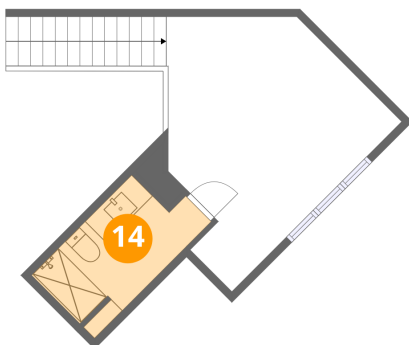

14 Floor 2 - Bath

Dimensions: 5'11" x 11'0"
Area: 65 sq. ft
Counted as living area: Yes

Heated: Yes
Finished: Yes
Enclosed: Yes
Contiguous: Yes
Permitted: Yes
Wet space: Yes
Addition: No
Conversion: No