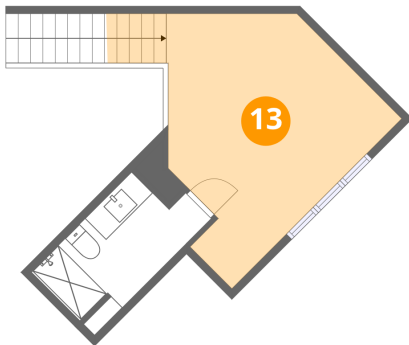

13 Floor 2 - Bedroom

Dimensions: 15'11" x 16'0"
Area: 254 sq. ft
Counted as living area: Yes

Heated: Yes
Finished: Yes
Enclosed: Yes
Contiguous: Yes
Permitted: Yes
Wet space: No
Addition: No
Conversion: No