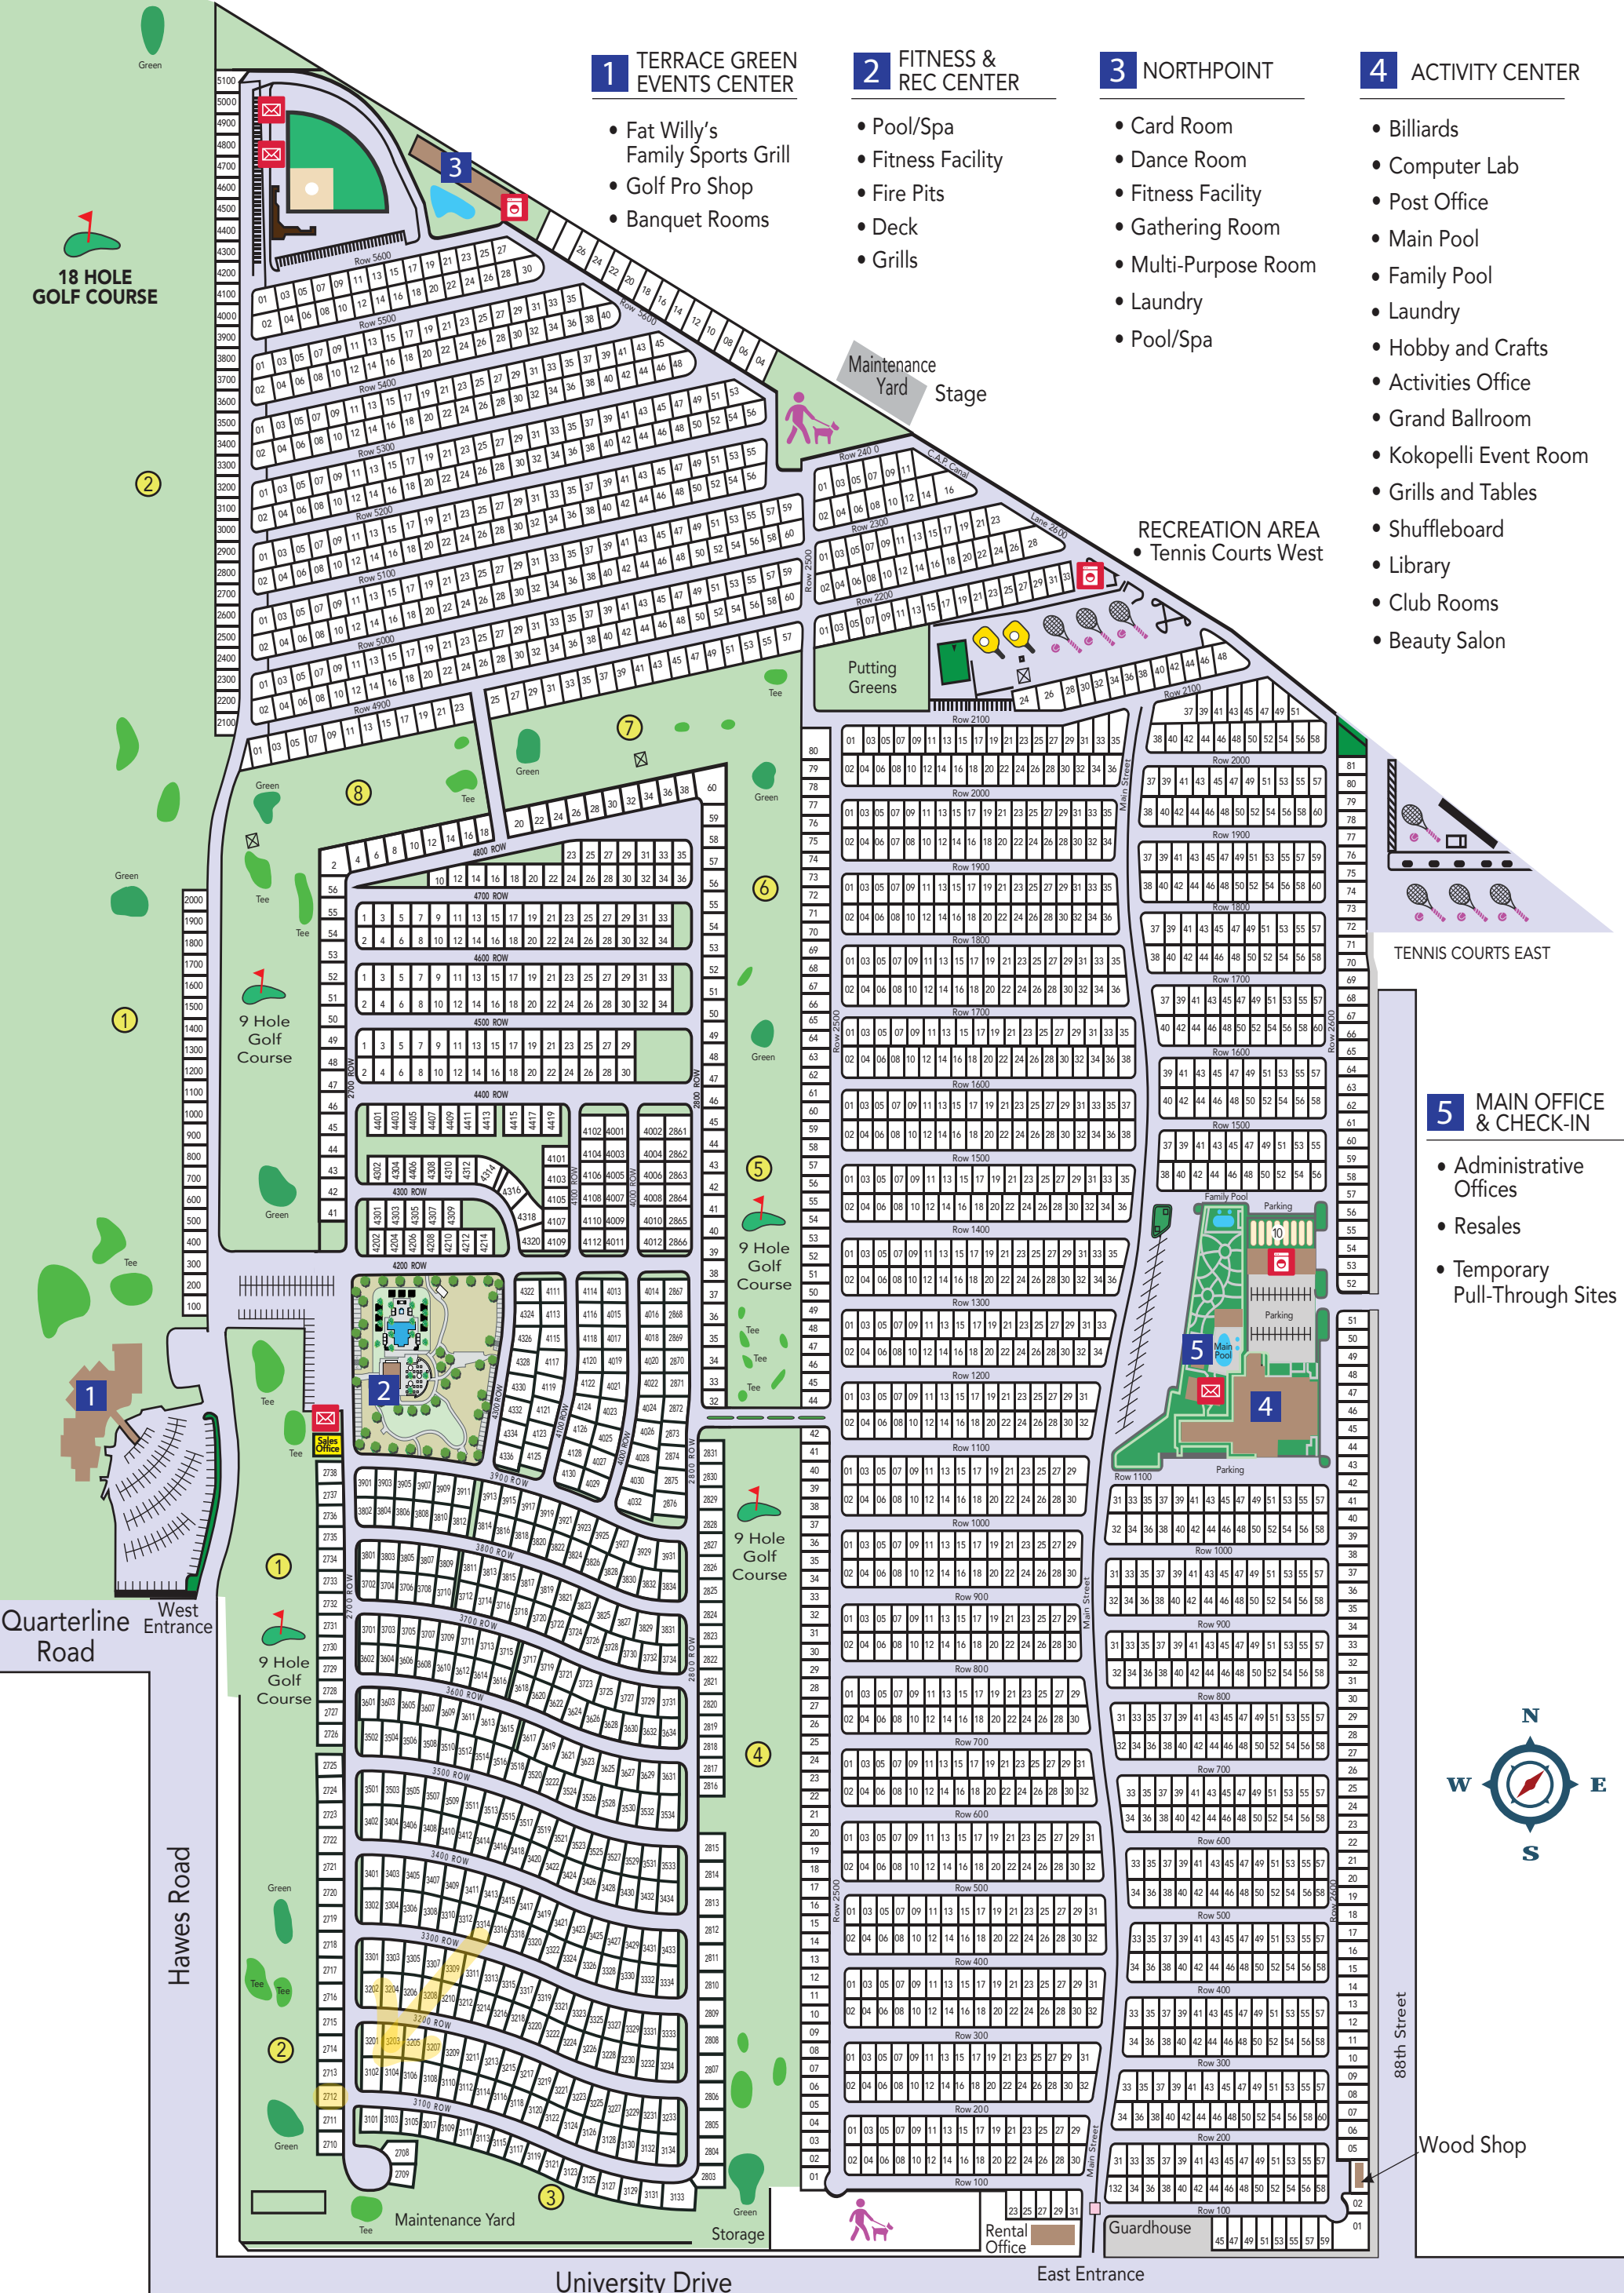

Map Legend

- Swimming Pools & Hot Tubs
- ViewPoint Sales Office
- Guardhouses

- Mail Boxes
- Laundry Facilities
- Dog Run / Pet Walk

- Tennis Courts
- Pickleball Courts
- Baseball Field

1 TERRACE GREEN EVENTS CENTER

- Fat Willy's Family Sports Grill
- Golf Pro Shop
- Banquet Rooms

2 FITNESS & REC CENTER

- Pool/Spa
- Fitness Facility
- Fire Pits
- Deck
- Grills

3 NORTHPOINT

- Card Room
- Dance Room
- Fitness Facility
- Gathering Room
- Multi-Purpose Room
- Laundry
- Pool/Spa

Row 2400
Row 2300
Row 2200
Row 2100
Row 2000
Row 1900
Row 1800
Row 1700
Row 1600
Row 1500
Row 1400
Row 1300
Row 1200
Row 1100
Row 1000
Row 900
Row 800
Row 700
Row 600
Row 500
Row 400
Row 300
Row 200
Row 100

01
02
03
04
05
06
07
08
09
10
11
12
13
14
15
16
17
18
19
20
21
22
23
24
25
26
27
28
29
30
31
32
33
34
35
36
37
38
39
40
41
42
43
44
45
46
47
48
49
50
51
52
53
54
55
56
57
58
59