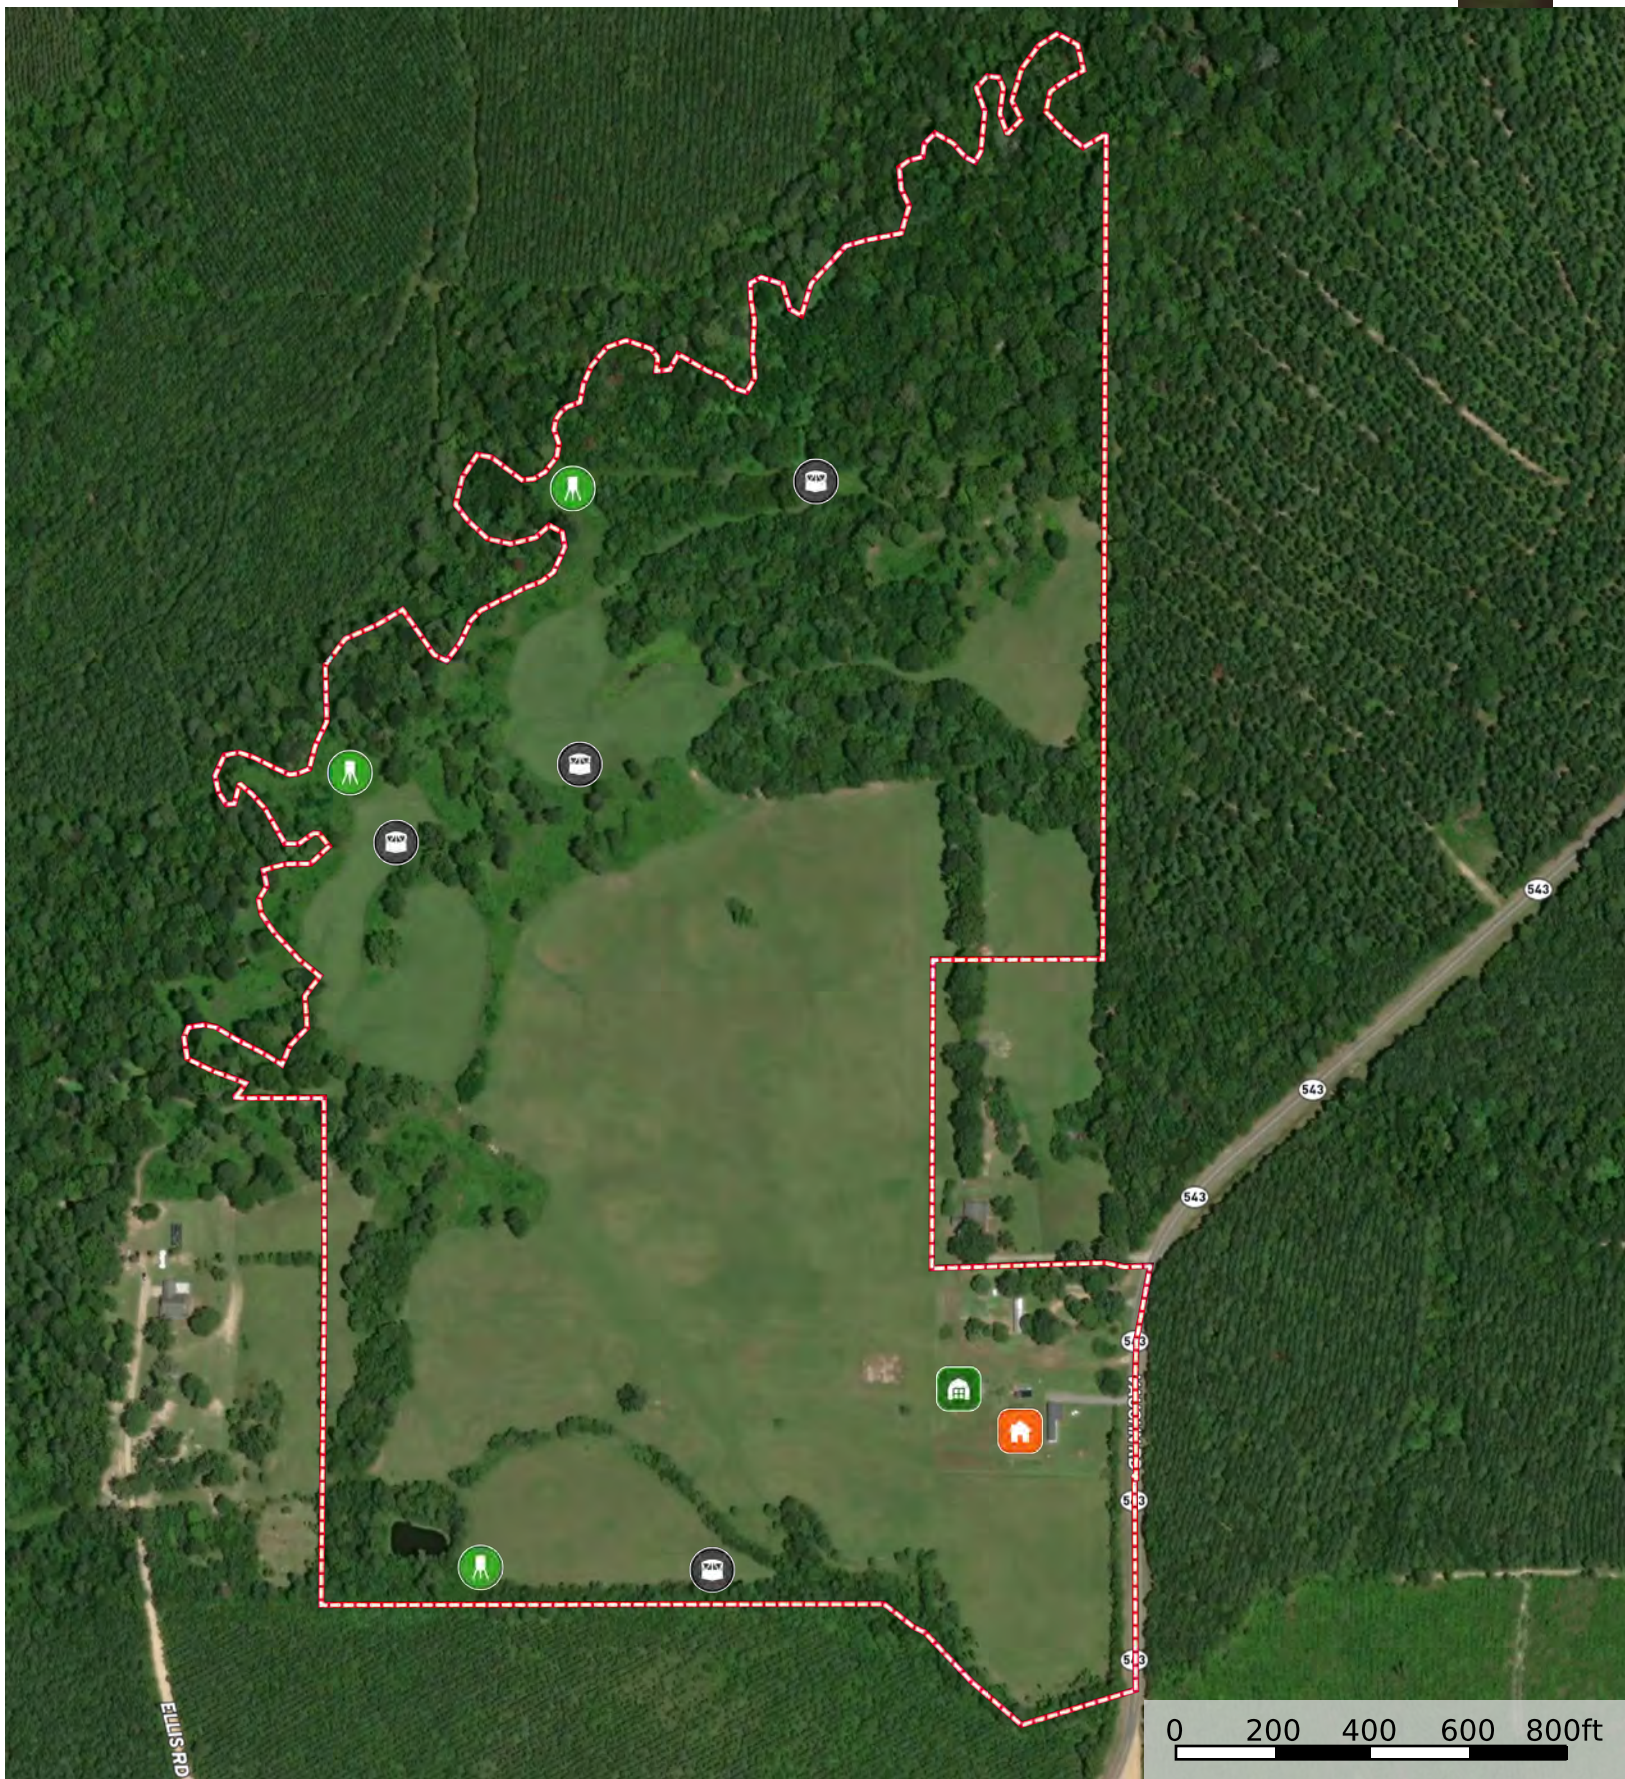

# 94.7 +/- ac - Vaughn Rd - Morehouse Parish, LA

Louisiana, AC +/-

- Blind
- Shed / Shack
- Feeder
- House
- Boundary