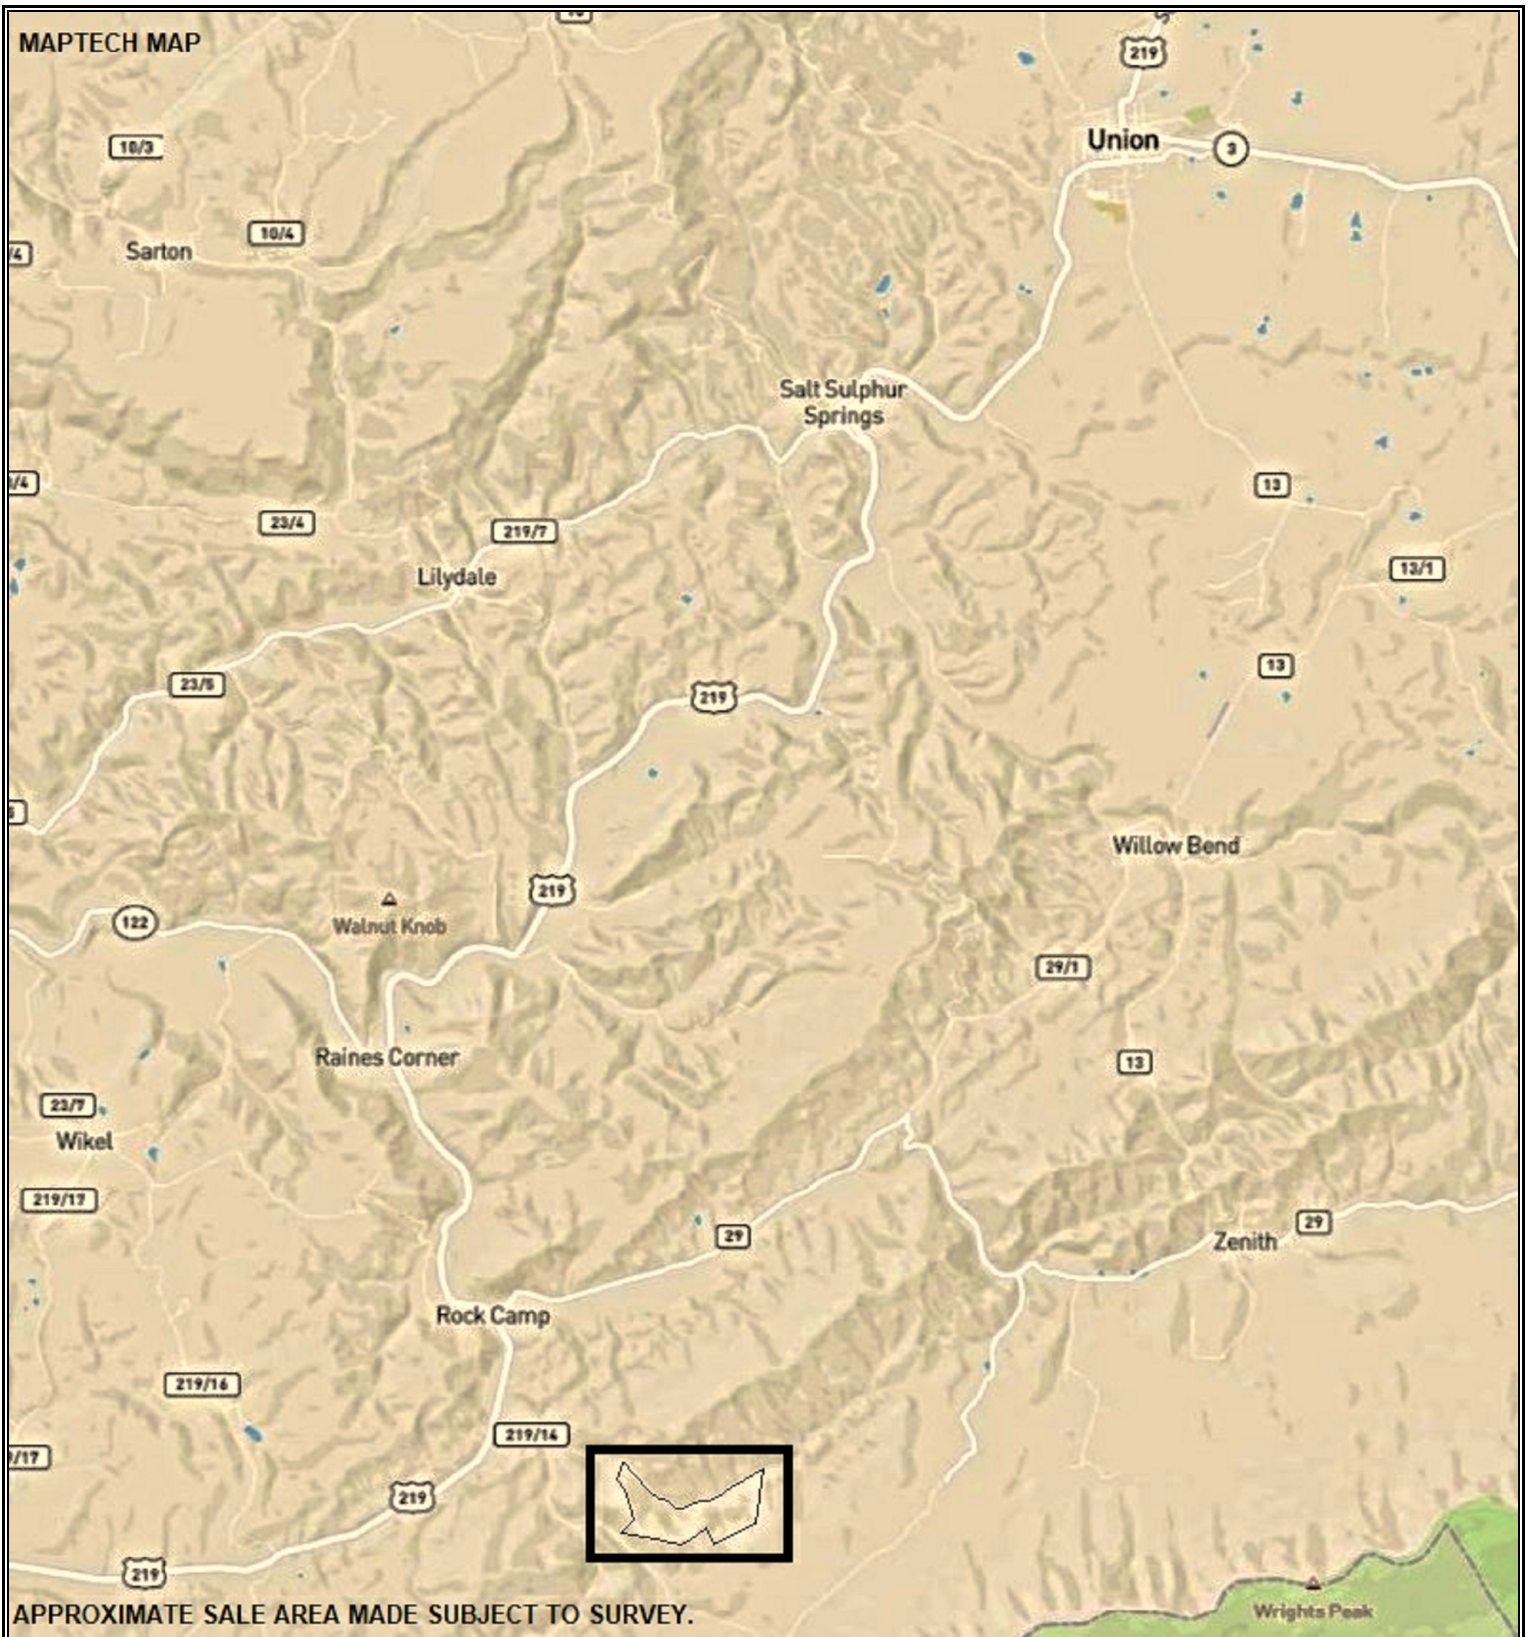

MAPTECH MAP

WISEMAN BRANCH MOUNTAIN RETREAT
Monroe County, WV
LOCATION MAP
Elevation Range: 1997' - 2401' +/-
Google Coordinates:
LAT 37.486507 (N), LON -80.593631 (W)
This map is for general location purposes only.
Consult a licensed land surveyor for actual boundary location and acreage.