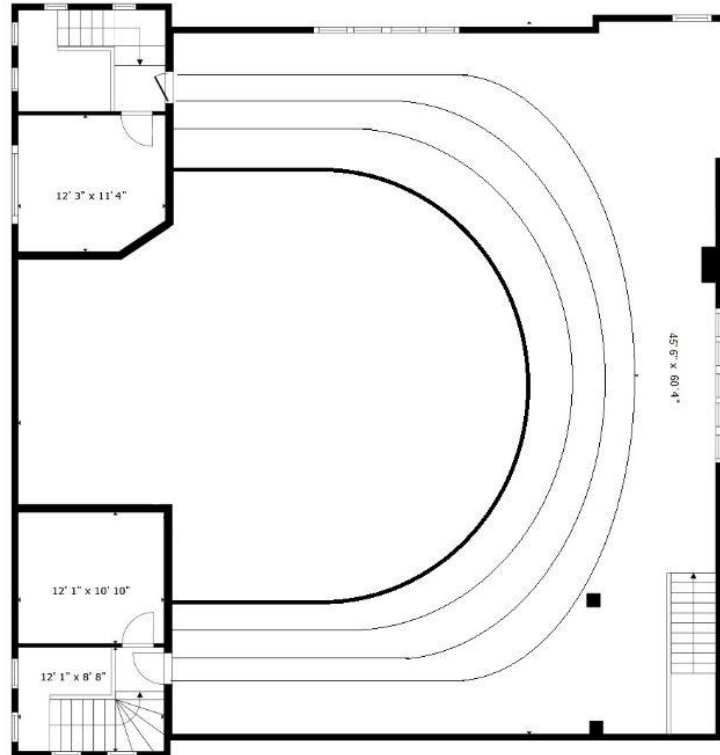

BELOIT

AUCTION & REALTY

BeloitAuction.com
David Allen - (608) 333-4586

1203 3rd Avenue
Rockford, IL 61104

GROSS INTERNAL AREA
MAIN LEVEL: 8,403 sq ft, UPPER LEVEL: 3,430 sq ft
LOWER LEVEL: 8,829 sq ft
TOTAL: 20,662 sq ft
SIZES AND DIMENSIONS ARE APPROXIMATE, ACTUAL MAY VARY.

www.clearskyimagery.com

BELOIT

AUCTION & REALTY

BeloitAuction.com
David Allen - (608) 333-4586

1203 3rd Avenue
Rockford, IL 61104

GROSS INTERNAL AREA
MAIN LEVEL: 8,403 sq ft, UPPER LEVEL: 3,430 sq ft
LOWER LEVEL: 8,829 sq ft
TOTAL: 20,662 sq ft
SIZES AND DIMENSIONS ARE APPROXIMATE, ACTUAL MAY VARY.

www.clearskyimagery.com

BeloitAuction.com
David Allen - (608) 333-4586

1203 3rd Avenue
Rockford, IL 61104

GROSS INTERNAL AREA
MAIN LEVEL: 8,403 sq ft, UPPER LEVEL: 3,430 sq ft
LOWER LEVEL: 8,829 sq ft
TOTAL: 20,662 sq ft
SIZES AND DIMENSIONS ARE APPROXIMATE, ACTUAL MAY VARY.