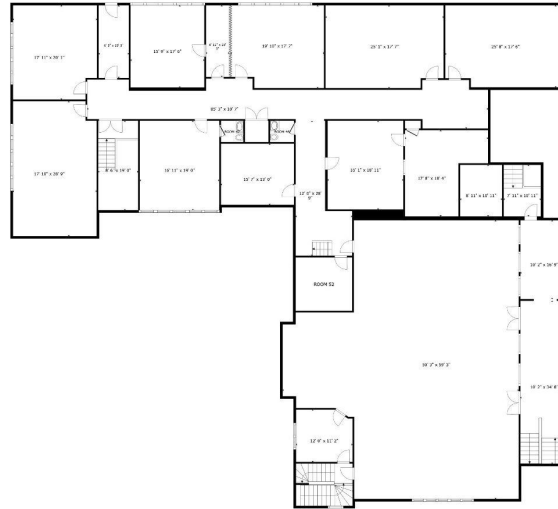

BELOIT

AUCTION & REALTY

BeloitAuction.com
David Allen - (608) 333-4586

1203 3rd Avenue
Rockford, IL 61104

GROSS INTERNAL AREA
MAIN LEVEL: 8,403 sq ft, UPPER LEVEL: 3,430 sq ft
LOWER LEVEL: 8,829 sq ft
TOTAL: 20,662 sq ft
SIZES AND DIMENSIONS ARE APPROXIMATE, ACTUAL MAY VARY.

www.clearskyimagery.com

BELOIT

AUCTION & REALTY

BeloitAuction.com
David Allen - (608) 333-4586

1203 3rd Avenue
Rockford, IL 61104

GROSS INTERNAL AREA
MAIN LEVEL: 8,403 sq ft, UPPER LEVEL: 3,430 sq ft
LOWER LEVEL: 8,829 sq ft
TOTAL: 20,662 sq ft
SIZES AND DIMENSIONS ARE APPROXIMATE, ACTUAL MAY VARY.

www.clearskyimagery.com

BeloitAuction.com
David Allen - (608) 333-4586

1203 3rd Avenue
Rockford, IL 61104

GROSS INTERNAL AREA
MAIN LEVEL: 8,403 sq ft, UPPER LEVEL: 3,430 sq ft
LOWER LEVEL: 8,829 sq ft
TOTAL: 20,662 sq ft
SIZES AND DIMENSIONS ARE APPROXIMATE, ACTUAL MAY VARY.