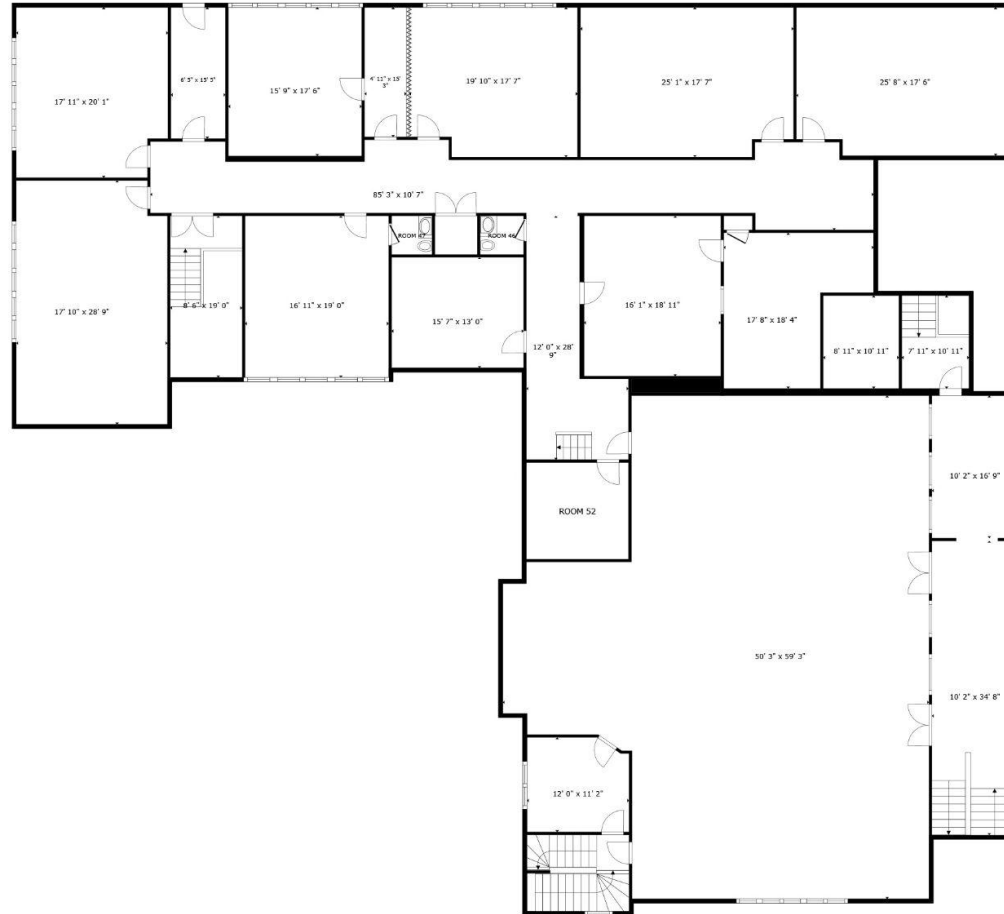

BELOIT

AUCTION & REALTY

BeloitAuction.com
David Allen - (608) 333-4586

1203 3rd Avenue
Rockford, IL 61104

GROSS INTERNAL AREA
MAIN LEVEL: 8,403 sq ft, UPPER LEVEL: 3,430 sq ft
LOWER LEVEL: 8,829 sq ft
TOTAL: 20,662 sq ft
SIZES AND DIMENSIONS ARE APPROXIMATE, ACTUAL MAY VARY.

www.clearskyimagery.com

BELOIT

AUCTION & REALTY

BeloitAuction.com
David Allen - (608) 333-4586

1203 3rd Avenue
Rockford, IL 61104

GROSS INTERNAL AREA
MAIN LEVEL: 8,403 sq ft, UPPER LEVEL: 3,430 sq ft
LOWER LEVEL: 8,829 sq ft
TOTAL: 20,662 sq ft
SIZES AND DIMENSIONS ARE APPROXIMATE, ACTUAL MAY VARY.

www.clearskyimagery.com

BeloitAuction.com
David Allen - (608) 333-4586

1203 3rd Avenue
Rockford, IL 61104

GROSS INTERNAL AREA
MAIN LEVEL: 8,403 sq ft, UPPER LEVEL: 3,430 sq ft
LOWER LEVEL: 8,829 sq ft
TOTAL: 20,662 sq ft
SIZES AND DIMENSIONS ARE APPROXIMATE, ACTUAL MAY VARY.