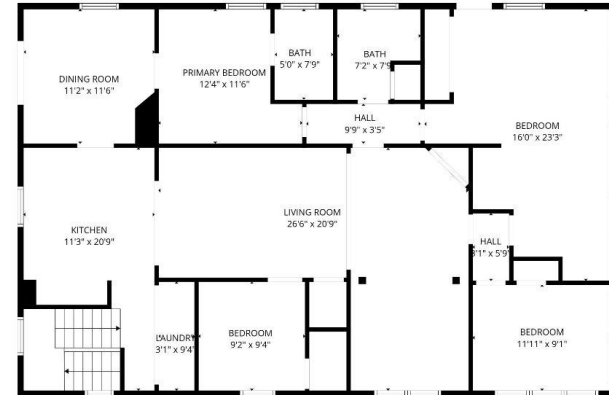

www.clearskyimagery.com

BELOIT

AUCTION & REALTY

BeloitAuction.com
David Allen - (608) 333-4586

1503 St Lawrence Avenue
Beloit, WI 53511

GROSS INTERNAL AREA
MAIN LEVEL: 2048 sq ft, UPPER LEVEL: 1641 sq ft
LOWER LEVEL: 1335 sq ft, GARAGE: 435 sq ft
TOTAL: 5025 sq ft
SIZES AND DIMENSIONS ARE APPROXIMATE, ACTUAL MAY VARY.