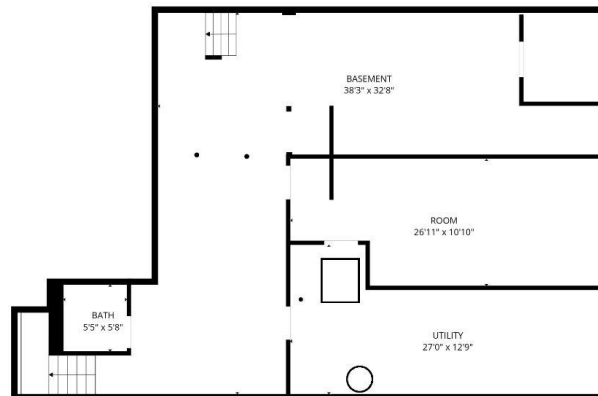

www.clearskyimagery.com

BELOIT

AUCTION & REALTY

BeloitAuction.com
David Allen - (608) 333-4586

1503 St Lawrence Avenue
Beloit, WI 53511

GROSS INTERNAL AREA
MAIN LEVEL: 2048 sq ft, UPPER LEVEL: 1641 sq ft
LOWER LEVEL: 1335 sq ft, GARAGE: 435 sq ft
TOTAL: 5025 sq ft
SIZES AND DIMENSIONS ARE APPROXIMATE, ACTUAL MAY VARY.