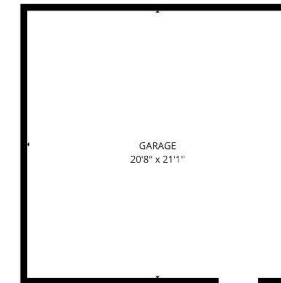

www.clearskyimagery.com

BELOIT

AUCTION & REALTY

BeloitAuction.com
David Allen - (608) 333-4586

1503 St Lawrence Avenue
Beloit, WI 53511

GROSS INTERNAL AREA
MAIN LEVEL: 2048 sq ft, UPPER LEVEL: 1641 sq ft
LOWER LEVEL: 1335 sq ft, GARAGE: 435 sq ft
TOTAL: 5025 sq ft
SIZES AND DIMENSIONS ARE APPROXIMATE, ACTUAL MAY VARY.