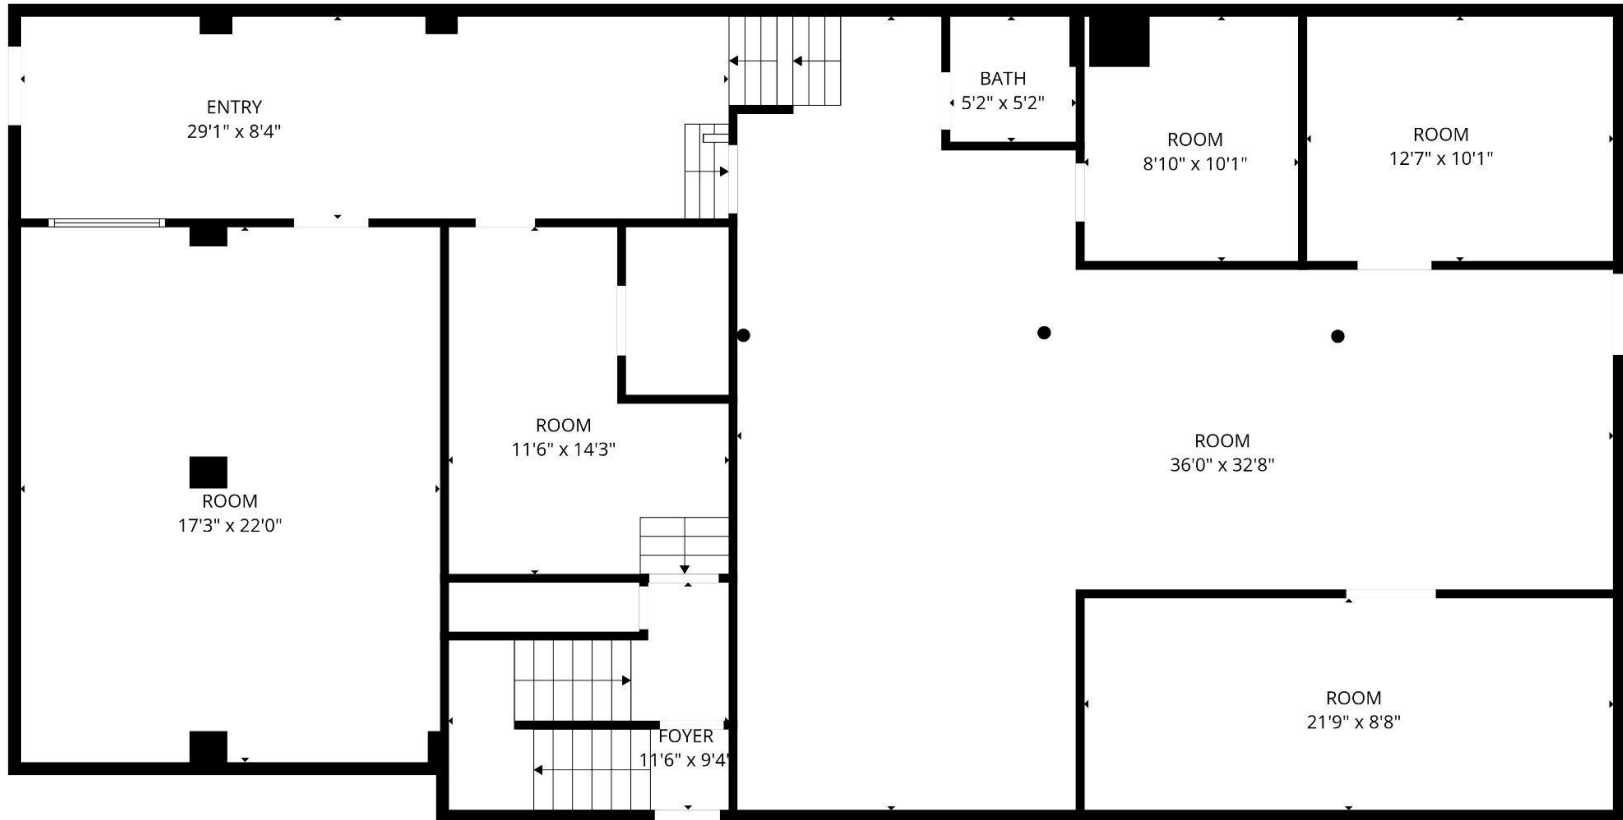

BELOIT

AUCTION & REALTY

BeloitAuction.com
David Allen - (608) 333-4586

1503 St Lawrence Avenue
Beloit, WI 53511

GROSS INTERNAL AREA
MAIN LEVEL: 2048 sq ft, UPPER LEVEL: 1641 sq ft
LOWER LEVEL: 1335 sq ft, GARAGE: 435 sq ft
TOTAL: 5025 sq ft
SIZES AND DIMENSIONS ARE APPROXIMATE, ACTUAL MAY VARY.

www.clearskyimagery.com

BELOIT

AUCTION & REALTY

BeloitAuction.com
David Allen - (608) 333-4586

1503 St Lawrence Avenue
Beloit, WI 53511

GROSS INTERNAL AREA
MAIN LEVEL: 2048 sq ft, UPPER LEVEL: 1641 sq ft
LOWER LEVEL: 1335 sq ft, GARAGE: 435 sq ft
TOTAL: 5025 sq ft
SIZES AND DIMENSIONS ARE APPROXIMATE, ACTUAL MAY VARY.