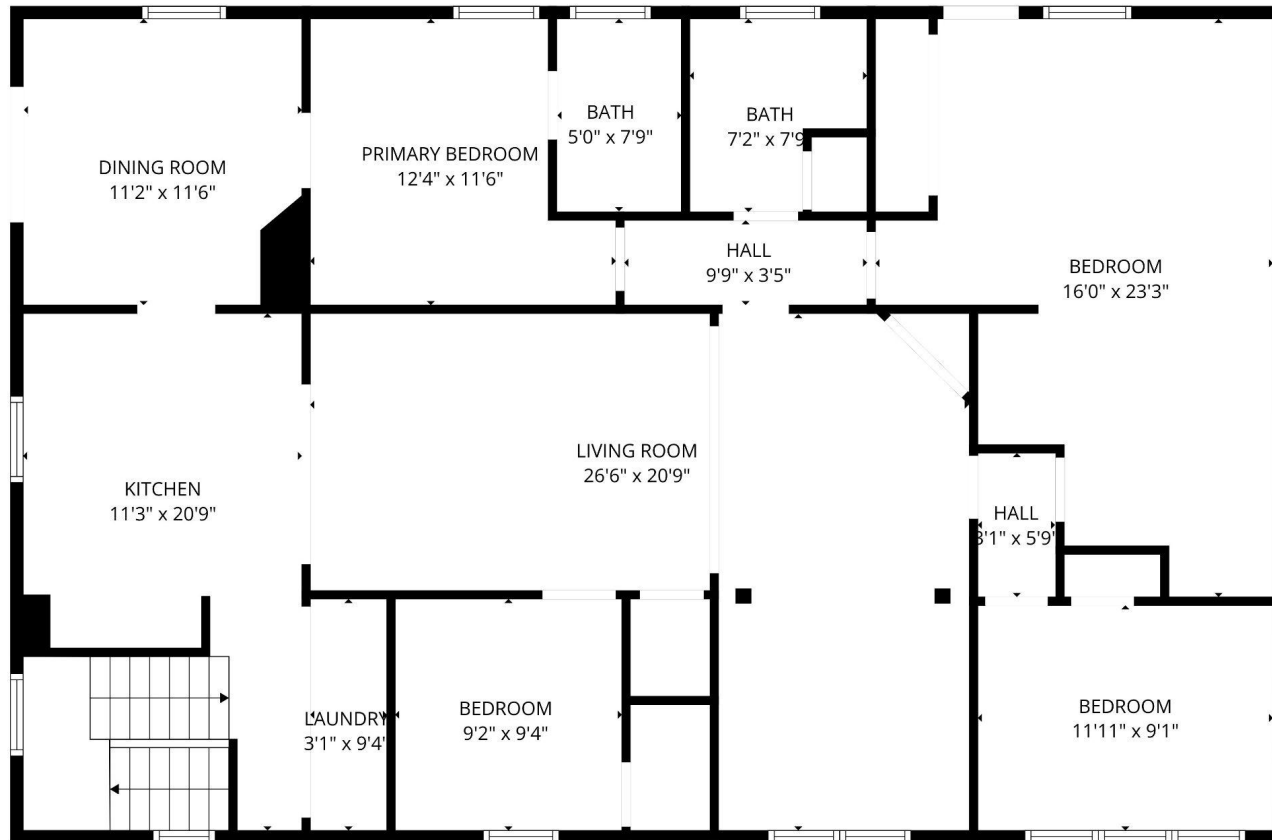

BELOIT

AUCTION & REALTY

BeloitAuction.com
David Allen - (608) 333-4586

1503 St Lawrence Avenue
Beloit, WI 53511

GROSS INTERNAL AREA
MAIN LEVEL: 2048 sq ft, UPPER LEVEL: 1641 sq ft
LOWER LEVEL: 1335 sq ft, GARAGE: 435 sq ft
TOTAL: 5025 sq ft
SIZES AND DIMENSIONS ARE APPROXIMATE, ACTUAL MAY VARY.

www.clearskyimagery.com

BELOIT

AUCTION & REALTY

BeloitAuction.com
David Allen - (608) 333-4586

1503 St Lawrence Avenue
Beloit, WI 53511

GROSS INTERNAL AREA
MAIN LEVEL: 2048 sq ft, UPPER LEVEL: 1641 sq ft
LOWER LEVEL: 1335 sq ft, GARAGE: 435 sq ft
TOTAL: 5025 sq ft
SIZES AND DIMENSIONS ARE APPROXIMATE, ACTUAL MAY VARY.