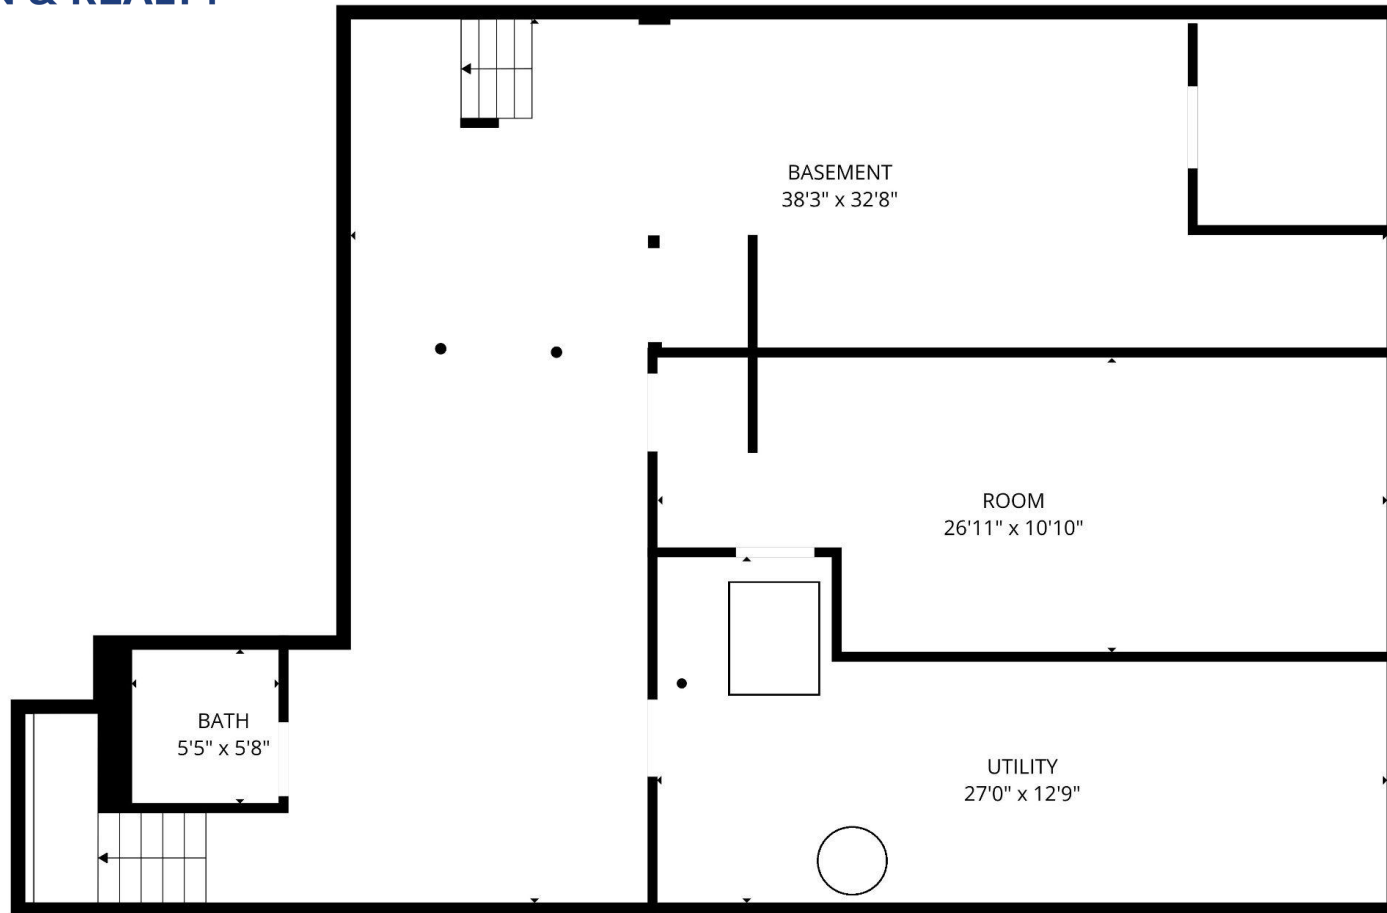

BELOIT

AUCTION & REALTY

BeloitAuction.com
David Allen - (608) 333-4586

1503 St Lawrence Avenue
Beloit, WI 53511

GROSS INTERNAL AREA
MAIN LEVEL: 2048 sq ft, UPPER LEVEL: 1641 sq ft
LOWER LEVEL: 1335 sq ft, GARAGE: 435 sq ft
TOTAL: 5025 sq ft
SIZES AND DIMENSIONS ARE APPROXIMATE, ACTUAL MAY VARY.

www.clearskyimagery.com

BELOIT

AUCTION & REALTY

BeloitAuction.com
David Allen - (608) 333-4586

1503 St Lawrence Avenue
Beloit, WI 53511

GROSS INTERNAL AREA
MAIN LEVEL: 2048 sq ft, UPPER LEVEL: 1641 sq ft
LOWER LEVEL: 1335 sq ft, GARAGE: 435 sq ft
TOTAL: 5025 sq ft
SIZES AND DIMENSIONS ARE APPROXIMATE, ACTUAL MAY VARY.