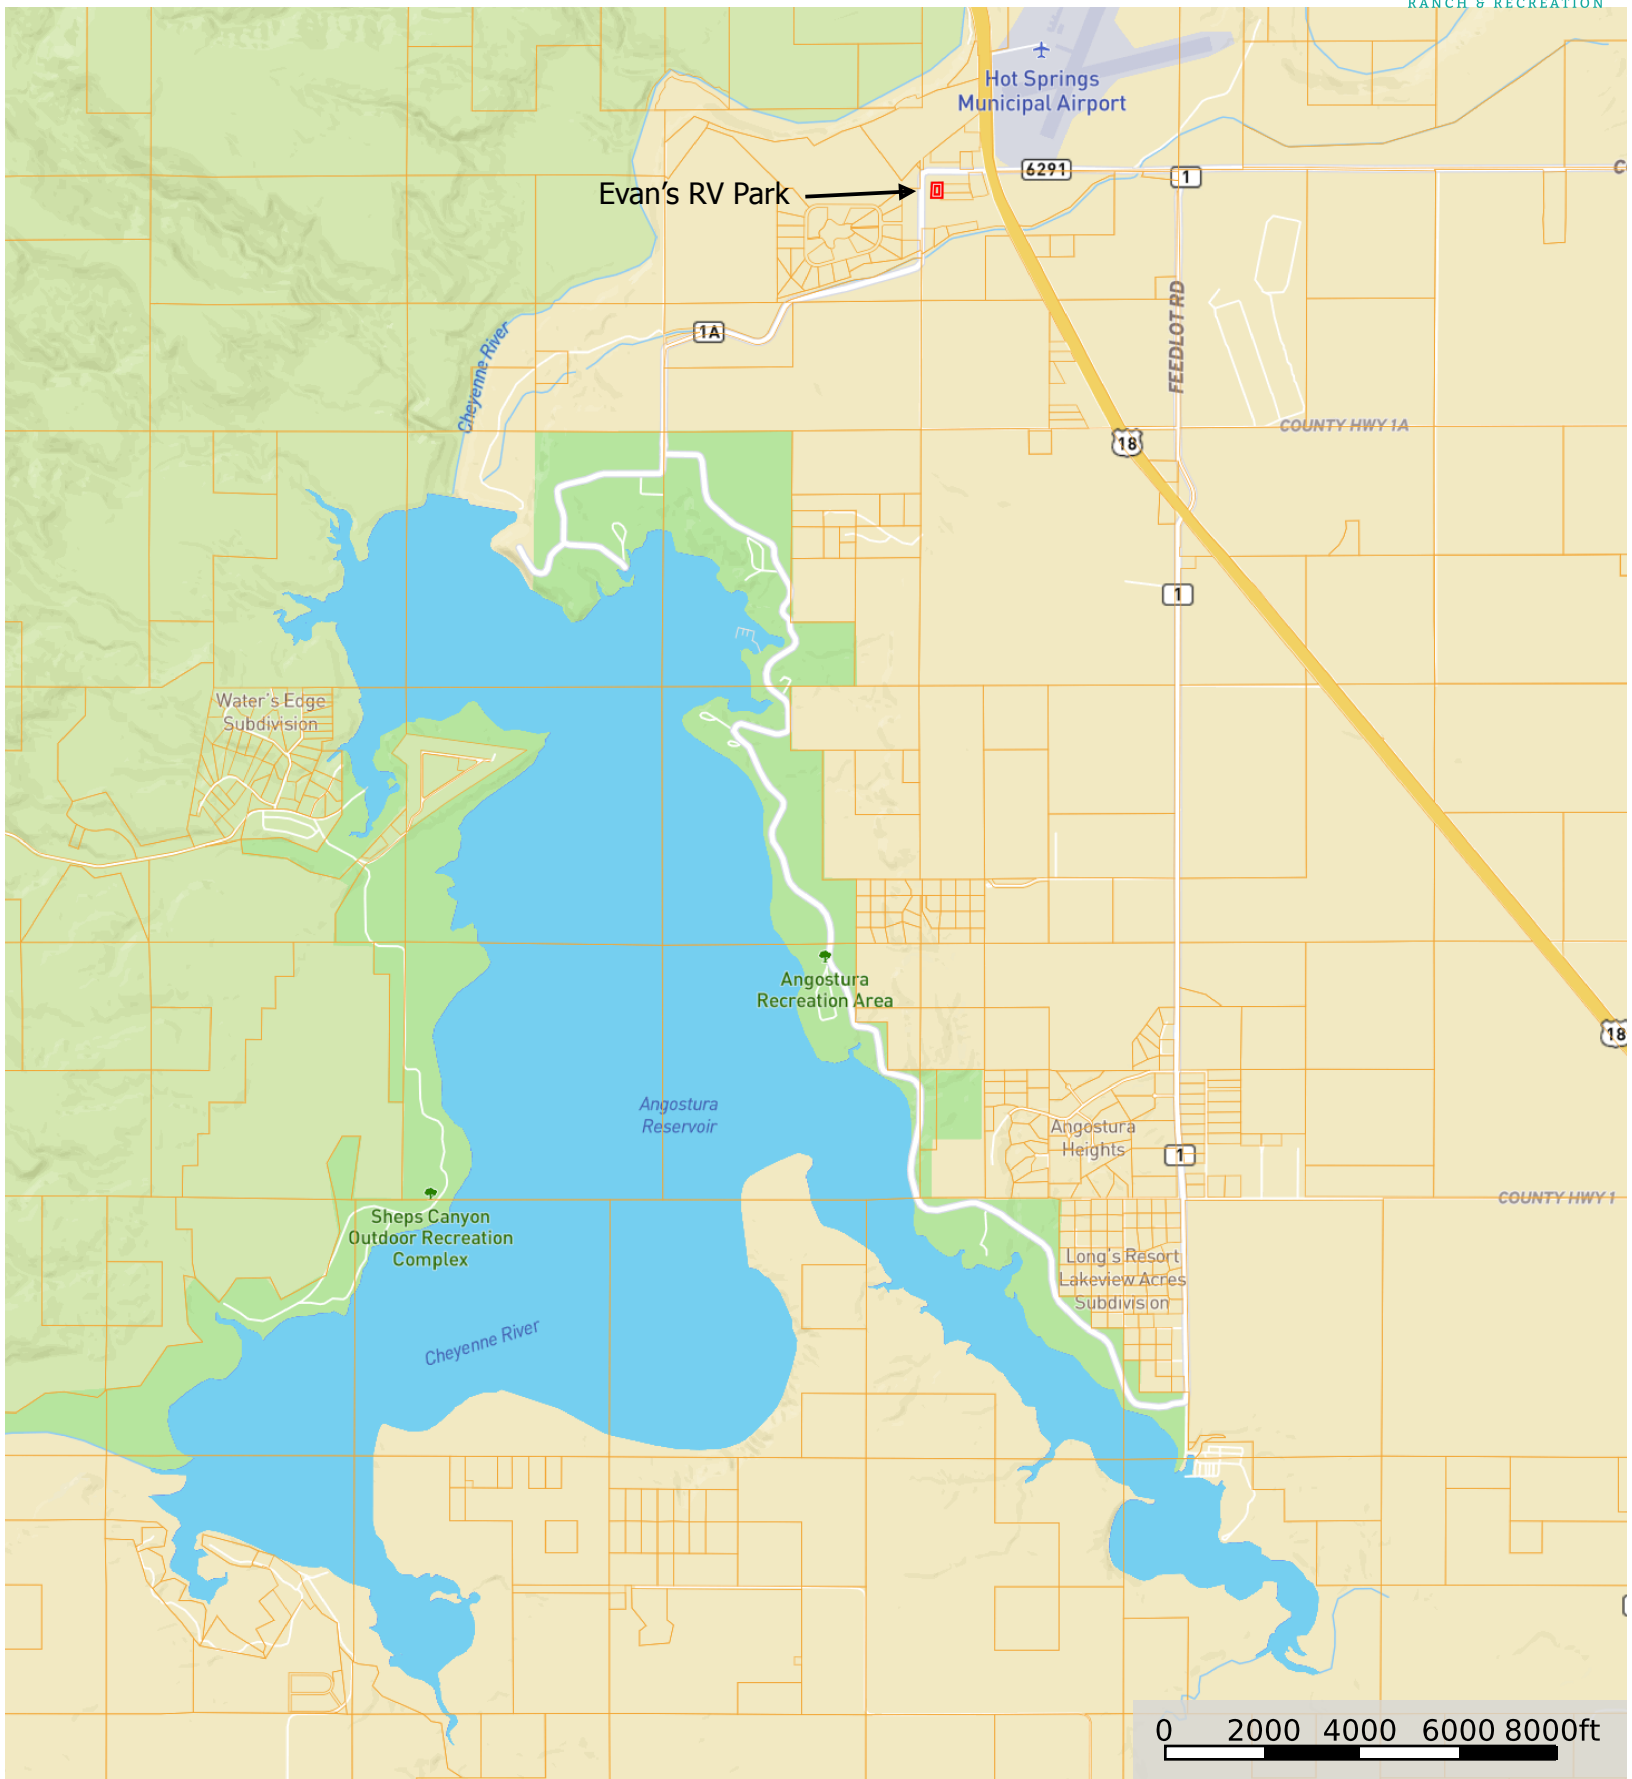

# Evan's RV Park

South Dakota, 0.87 AC +/-

 Boundary