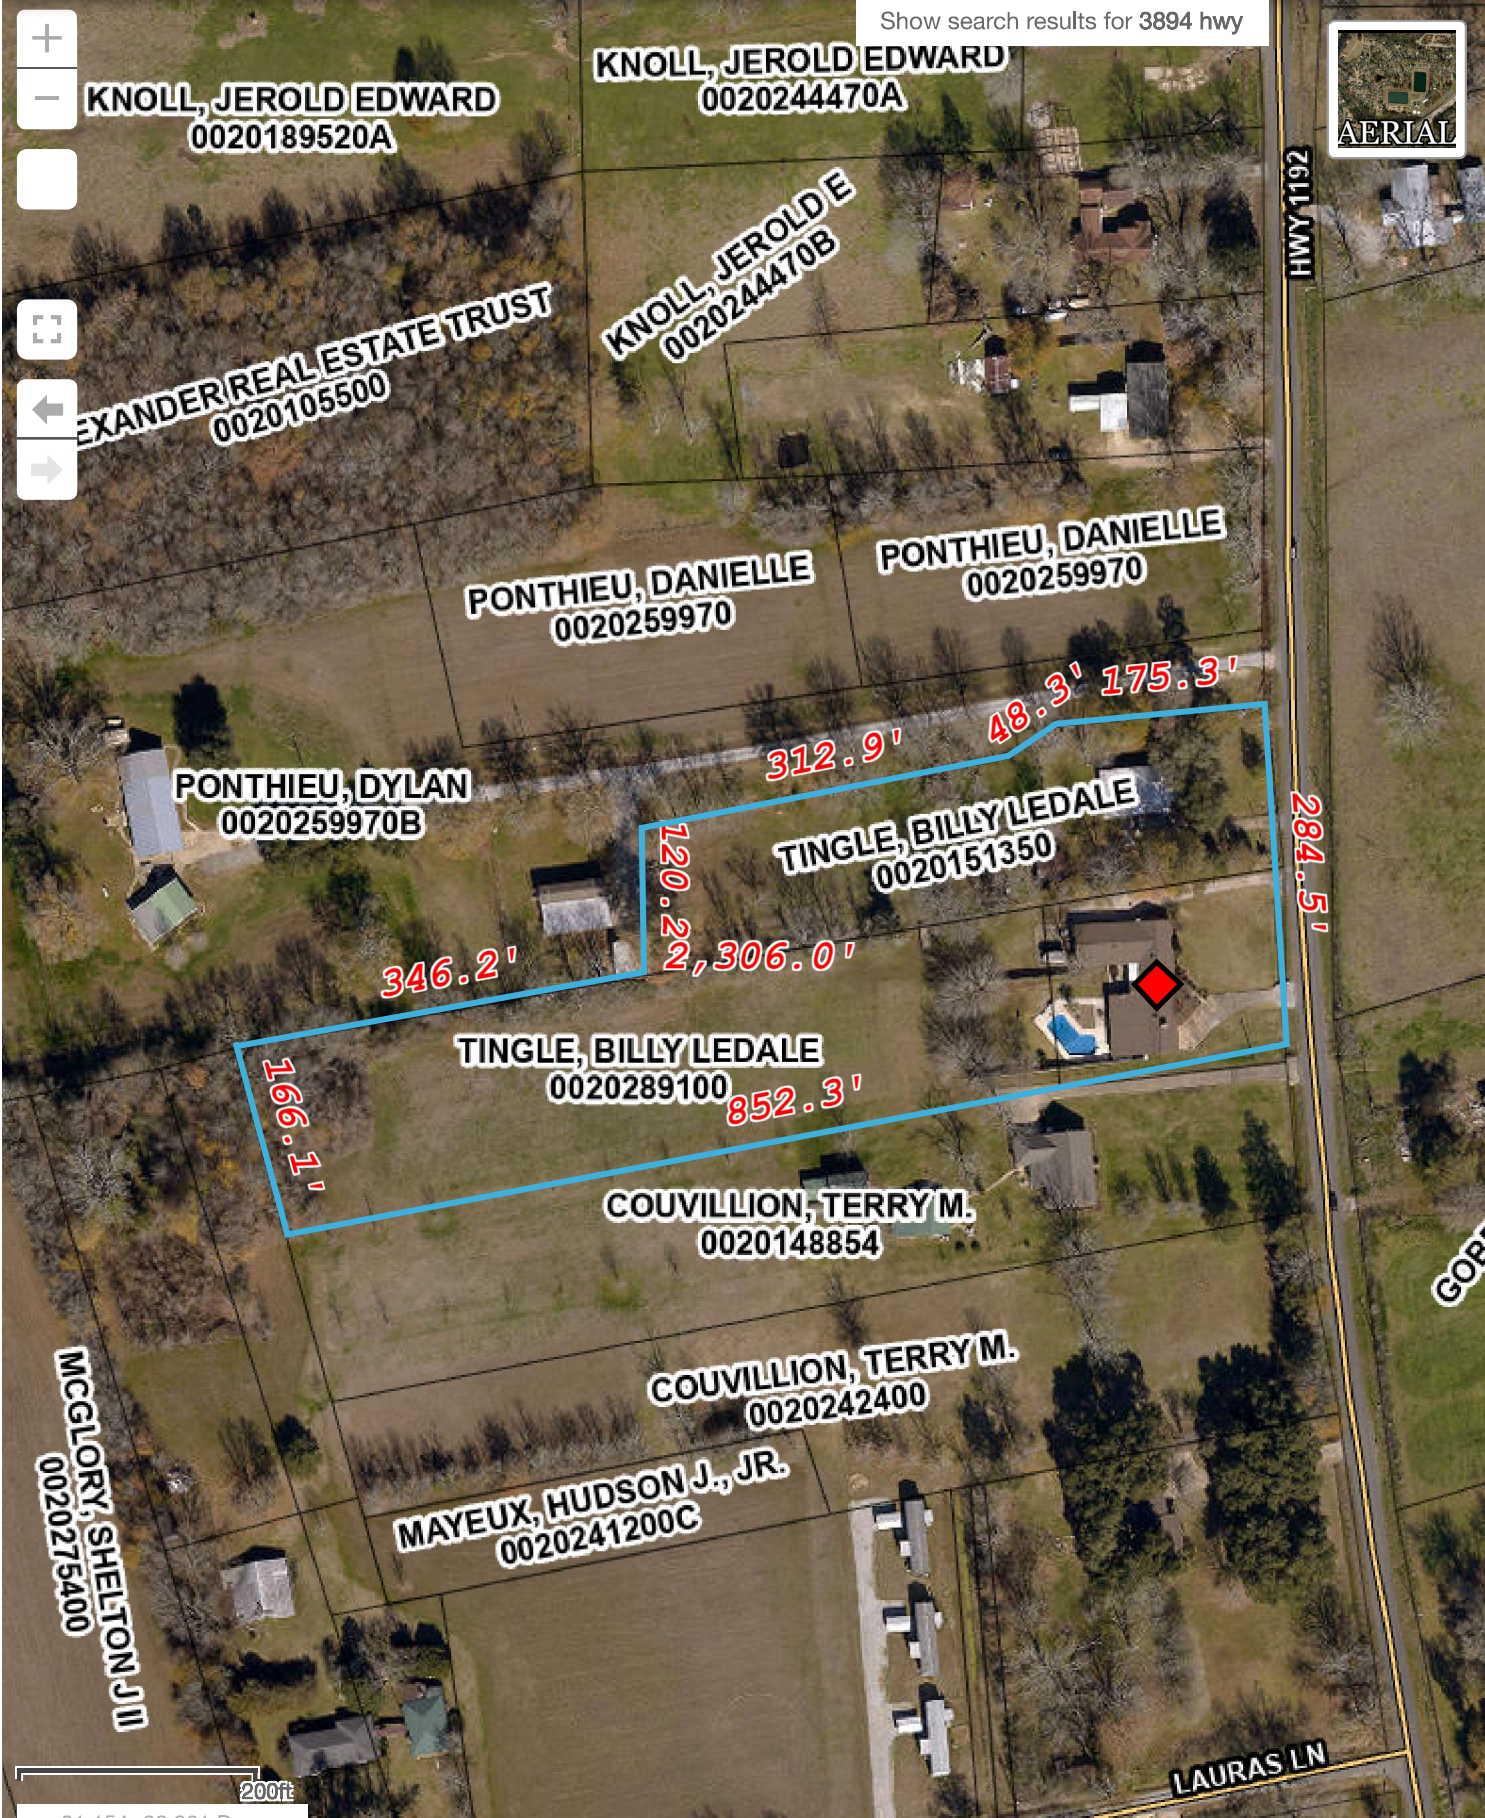

Show search results for 3894 hwy

200ft

31.154 -92.061 Degrees

1 : 2,257