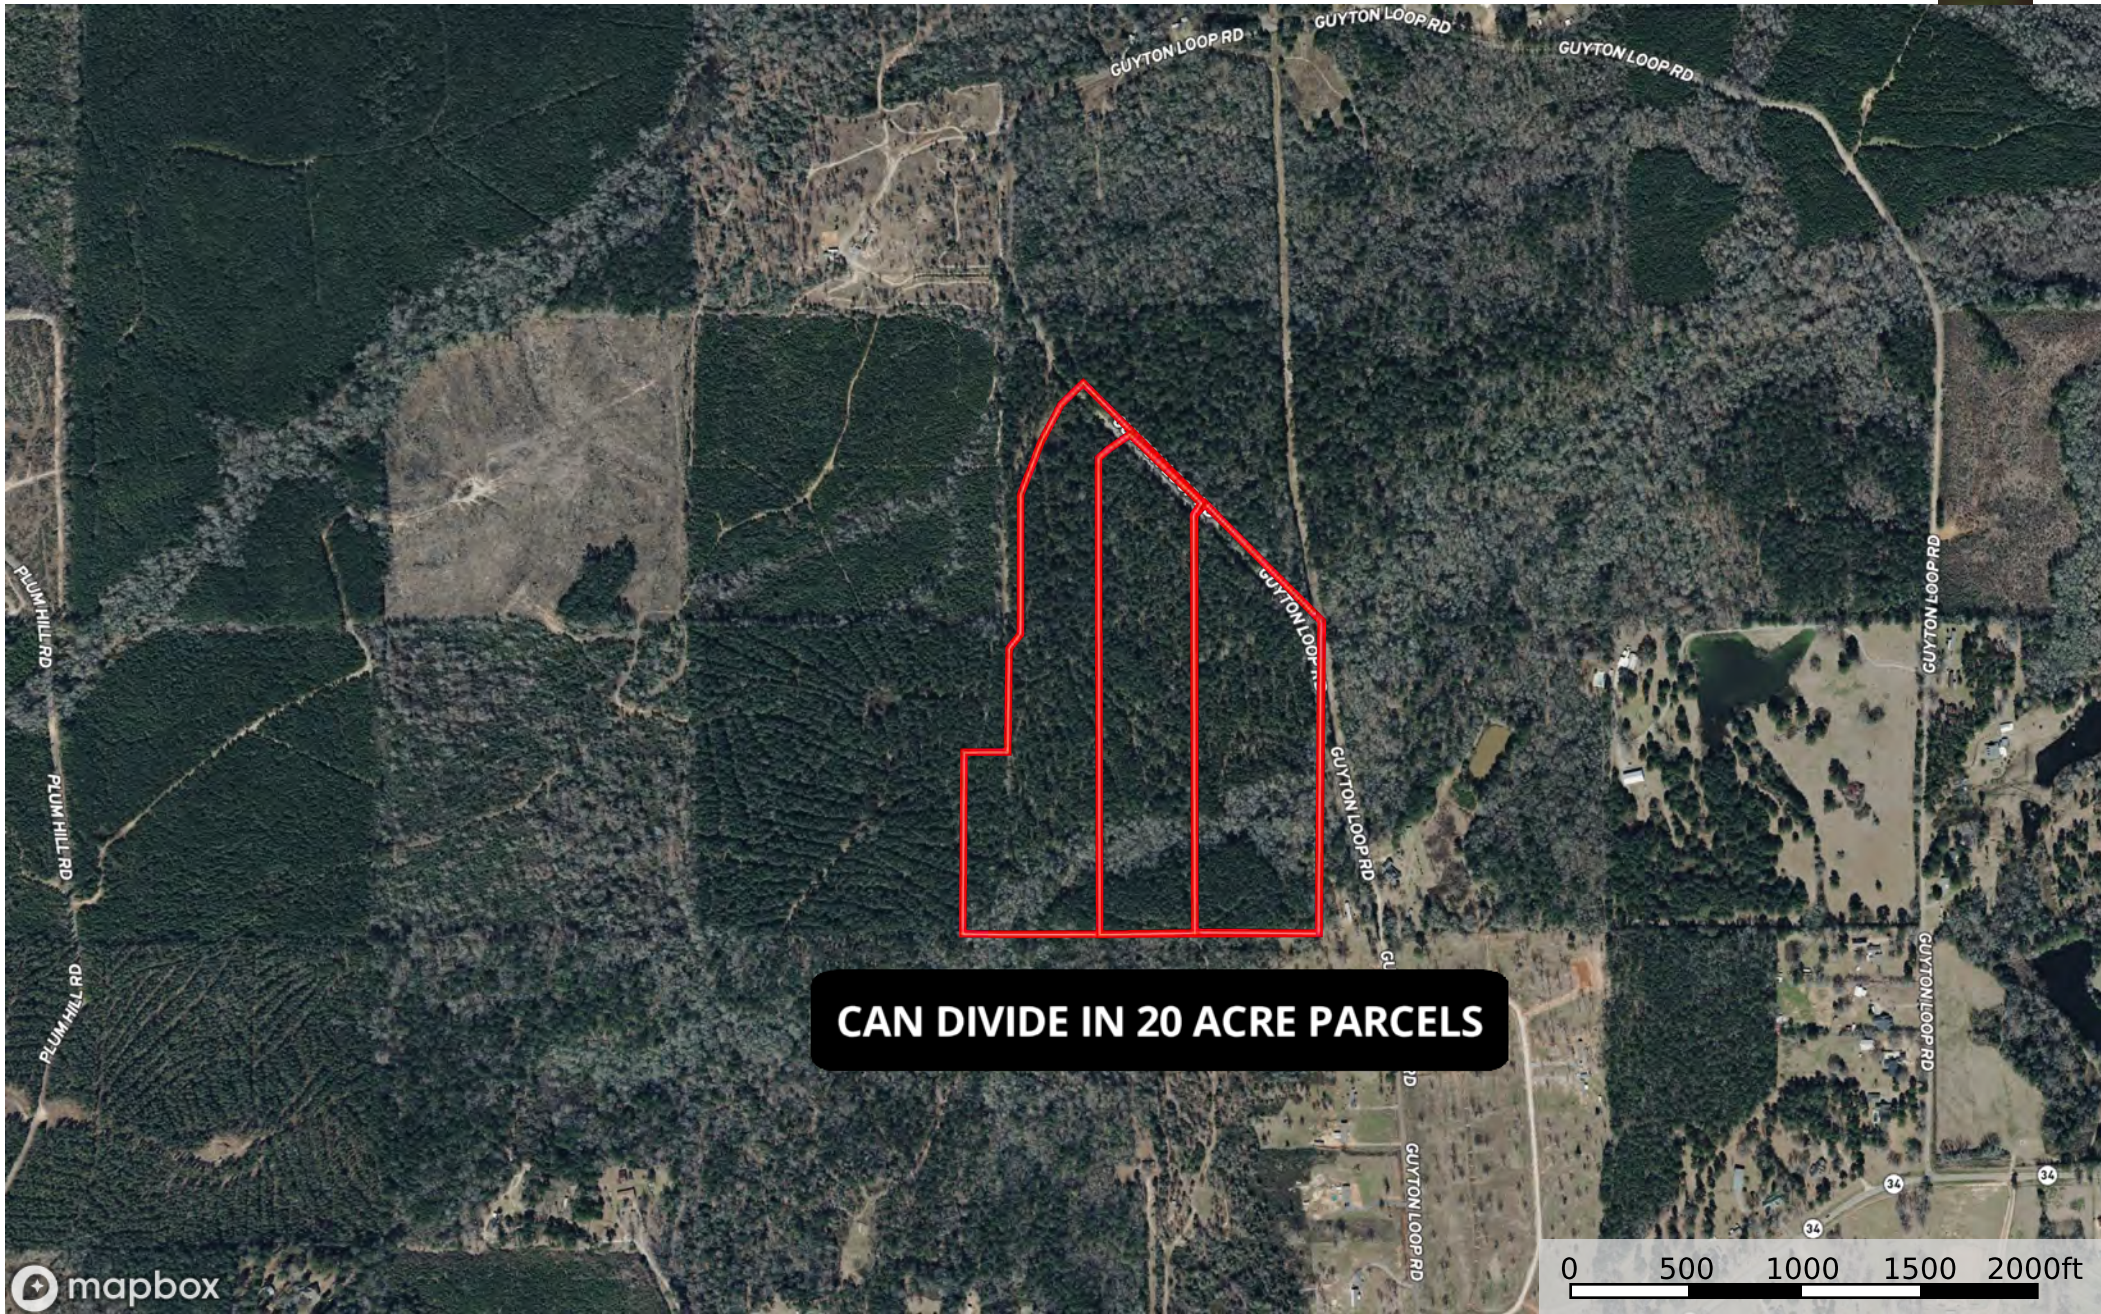

60 +/- ac - Guyton Loop Rd - Ouachita Parish, LA
Louisiana, AC +/-

CAN DIVIDE IN 20 ACRE PARCELS