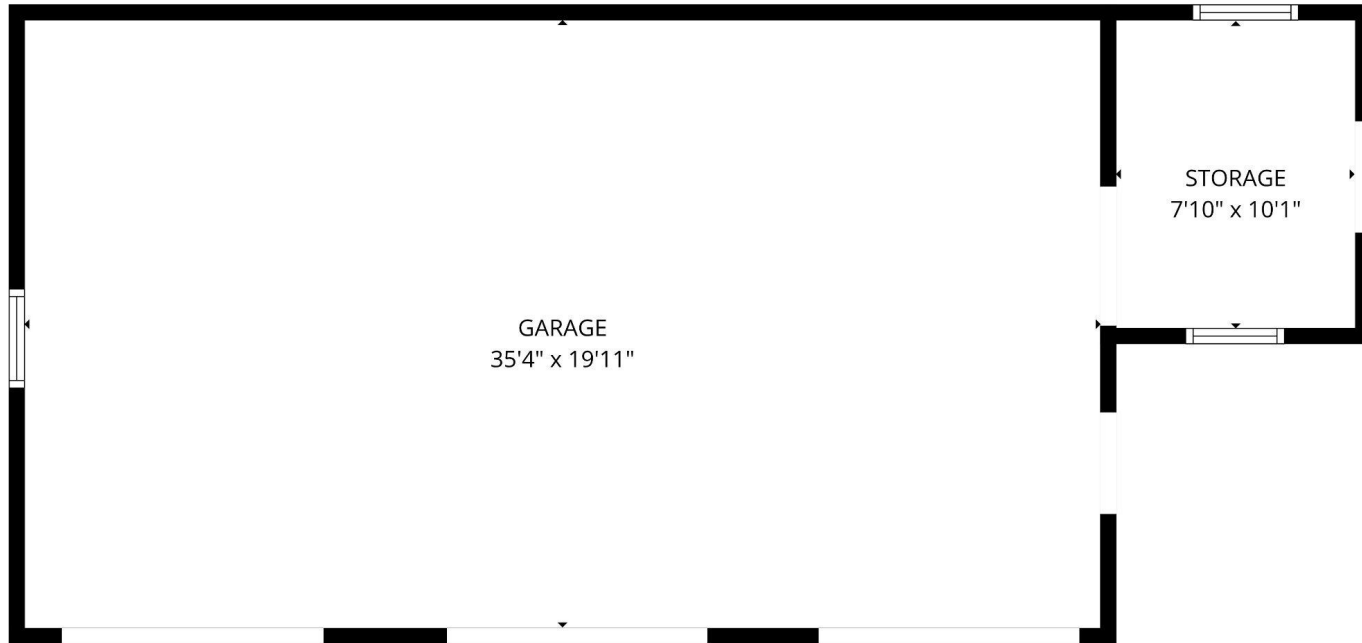

www.clearskyimagery.com

BELOIT

AUCTION & REALTY

BeloitAuction.com
David Allen - (608) 333-4586

1671 Indian Road
Beloit, WI 53511

GROSS INTERNAL AREA
MAIN LEVEL: 2326 sq ft, UPPER LEVEL: 584 sq ft
LOWER LEVEL: 1138 sq ft, GARAGE: 786 sq ft (excluded)
TOTAL: 4048 sq ft
SIZES AND DIMENSIONS ARE APPROXIMATE, ACTUAL MAY VARY.

ClearSky
www.clearskyimagery.com

BELOIT

AUCTION & REALTY

BeloitAuction.com
David Allen - (608) 333-4586

1671 Indian Road
Beloit, WI 53511

GROSS INTERNAL AREA
MAIN LEVEL: 2326 sq ft, UPPER LEVEL: 584 sq ft
LOWER LEVEL: 1138 sq ft, GARAGE: 786 sq ft (excluded)
TOTAL: 4048 sq ft
SIZES AND DIMENSIONS ARE APPROXIMATE, ACTUAL MAY VARY.