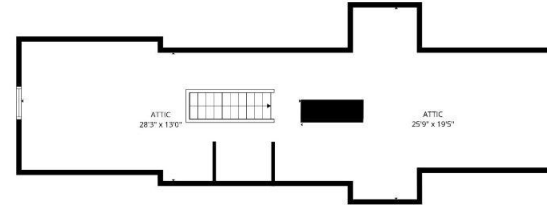

www.clearskyimagery.com

BELOIT

AUCTION & REALTY

BeloitAuction.com
David Allen - (608) 333-4586

1671 Indian Road
Beloit, WI 53511

GROSS INTERNAL AREA
MAIN LEVEL: 2326 sq ft, UPPER LEVEL: 584 sq ft
LOWER LEVEL: 1138 sq ft, GARAGE: 786 sq ft (excluded)
TOTAL: 4048 sq ft
SIZES AND DIMENSIONS ARE APPROXIMATE, ACTUAL MAY VARY.

ClearSky
www.clearskyimagery.com

BELOIT

AUCTION & REALTY

BeloitAuction.com
David Allen - (608) 333-4586

1671 Indian Road
Beloit, WI 53511

GROSS INTERNAL AREA
MAIN LEVEL: 2326 sq ft, UPPER LEVEL: 584 sq ft
LOWER LEVEL: 1138 sq ft, GARAGE: 786 sq ft (excluded)
TOTAL: 4048 sq ft
SIZES AND DIMENSIONS ARE APPROXIMATE, ACTUAL MAY VARY.