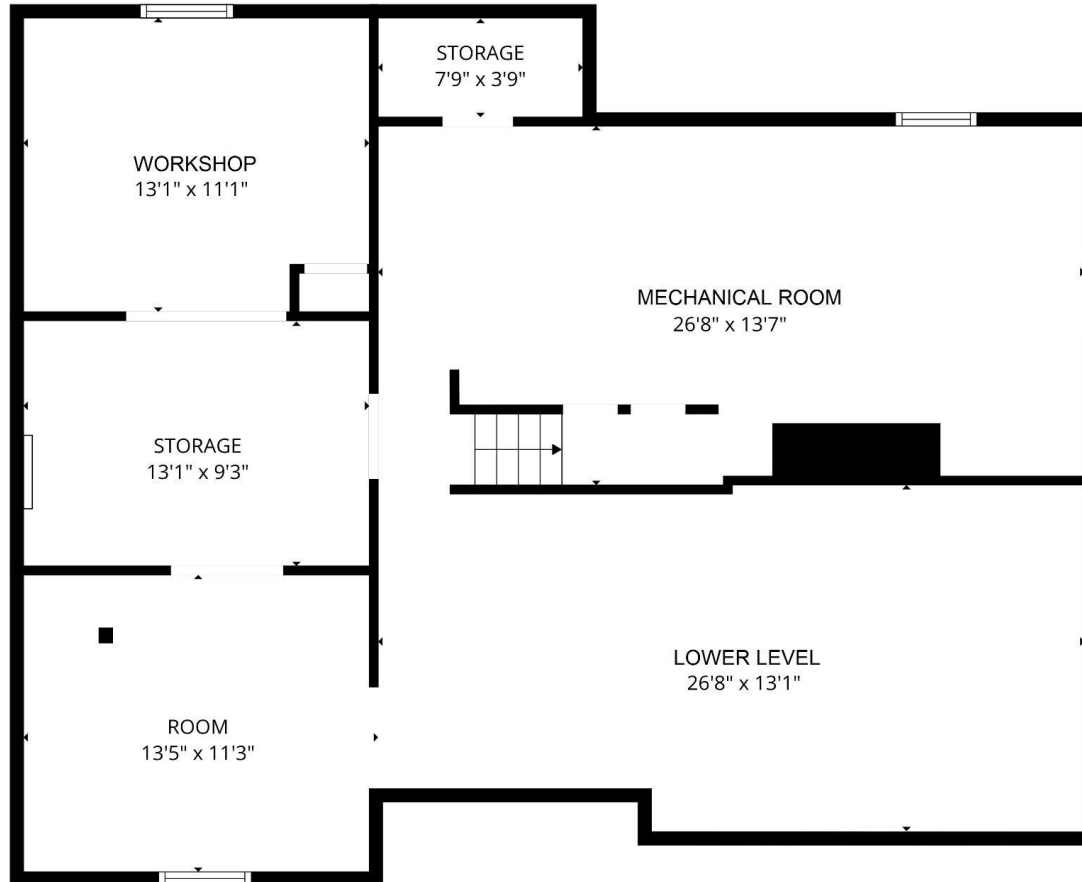

BELOIT

AUCTION & REALTY

BeloitAuction.com
David Allen - (608) 333-4586

1671 Indian Road
Beloit, WI 53511

GROSS INTERNAL AREA
MAIN LEVEL: 2326 sq ft, UPPER LEVEL: 584 sq ft
LOWER LEVEL: 1138 sq ft, GARAGE: 786 sq ft (excluded)
TOTAL: 4048 sq ft
SIZES AND DIMENSIONS ARE APPROXIMATE, ACTUAL MAY VARY.

www.clearskyimagery.com

BELOIT

AUCTION & REALTY

BeloitAuction.com
David Allen - (608) 333-4586

1671 Indian Road
Beloit, WI 53511

GROSS INTERNAL AREA
MAIN LEVEL: 2326 sq ft, UPPER LEVEL: 584 sq ft
LOWER LEVEL: 1138 sq ft, GARAGE: 786 sq ft (excluded)
TOTAL: 4048 sq ft
SIZES AND DIMENSIONS ARE APPROXIMATE, ACTUAL MAY VARY.

ClearSky
www.clearskyimagery.com

BELOIT

AUCTION & REALTY

BeloitAuction.com
David Allen - (608) 333-4586

1671 Indian Road
Beloit, WI 53511

GROSS INTERNAL AREA
MAIN LEVEL: 2326 sq ft, UPPER LEVEL: 584 sq ft
LOWER LEVEL: 1138 sq ft, GARAGE: 786 sq ft (excluded)
TOTAL: 4048 sq ft
SIZES AND DIMENSIONS ARE APPROXIMATE, ACTUAL MAY VARY.