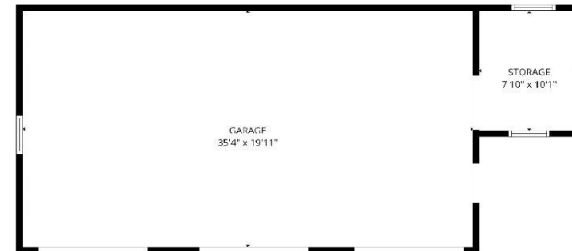

www.clearskyimagery.com

BELOIT

AUCTION & REALTY

BeloitAuction.com
David Allen - (608) 333-4586

1671 Indian Road
Beloit, WI 53511

GROSS INTERNAL AREA
MAIN LEVEL: 2326 sq ft, UPPER LEVEL: 584 sq ft
LOWER LEVEL: 1138 sq ft, GARAGE: 786 sq ft (excluded)
TOTAL: 4048 sq ft
SIZES AND DIMENSIONS ARE APPROXIMATE, ACTUAL MAY VARY.

ClearSky
www.clearskyimagery.com

BELOIT

AUCTION & REALTY

BeloitAuction.com
David Allen - (608) 333-4586

1671 Indian Road
Beloit, WI 53511

GROSS INTERNAL AREA
MAIN LEVEL: 2326 sq ft, UPPER LEVEL: 584 sq ft
LOWER LEVEL: 1138 sq ft, GARAGE: 786 sq ft (excluded)
TOTAL: 4048 sq ft
SIZES AND DIMENSIONS ARE APPROXIMATE, ACTUAL MAY VARY.