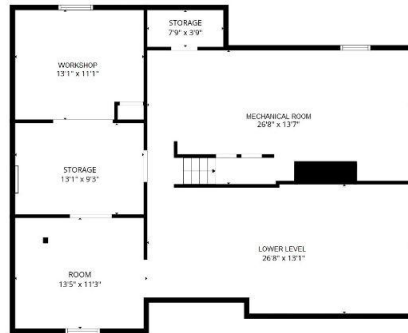

www.clearskyimagery.com

BELOIT

AUCTION & REALTY

BeloitAuction.com
David Allen - (608) 333-4586

1671 Indian Road
Beloit, WI 53511

GROSS INTERNAL AREA
MAIN LEVEL: 2326 sq ft, UPPER LEVEL: 584 sq ft
LOWER LEVEL: 1138 sq ft, GARAGE: 786 sq ft (excluded)
TOTAL: 4048 sq ft
SIZES AND DIMENSIONS ARE APPROXIMATE, ACTUAL MAY VARY.

ClearSky
www.clearskyimagery.com

BELOIT

AUCTION & REALTY

BeloitAuction.com
David Allen - (608) 333-4586

1671 Indian Road
Beloit, WI 53511

GROSS INTERNAL AREA
MAIN LEVEL: 2326 sq ft, UPPER LEVEL: 584 sq ft
LOWER LEVEL: 1138 sq ft, GARAGE: 786 sq ft (excluded)
TOTAL: 4048 sq ft
SIZES AND DIMENSIONS ARE APPROXIMATE, ACTUAL MAY VARY.