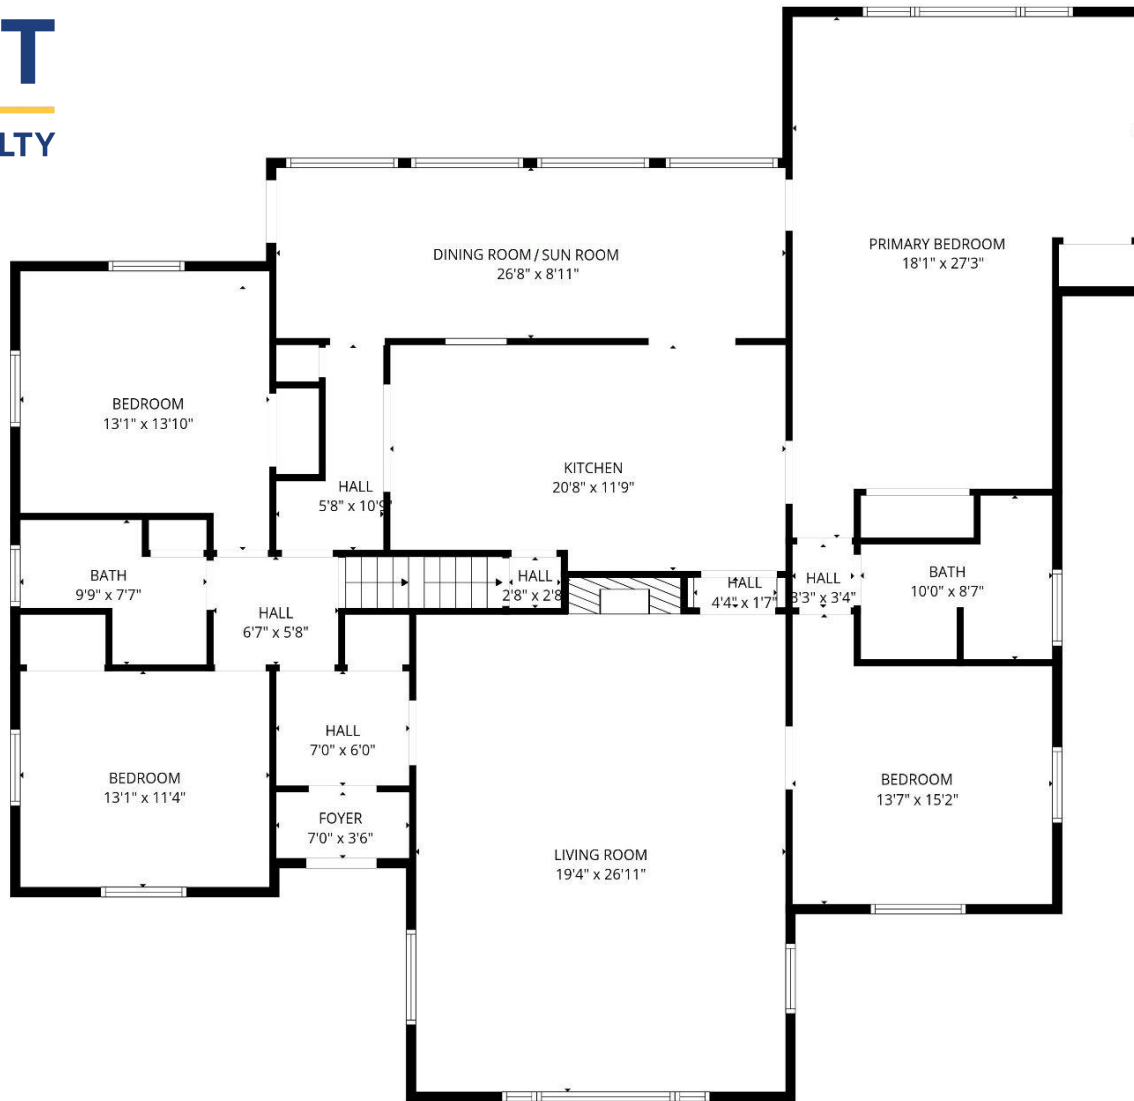

BELOIT

AUCTION & REALTY

BeloitAuction.com
David Allen - (608) 333-4586

1671 Indian Road
Beloit, WI 53511

GROSS INTERNAL AREA
MAIN LEVEL: 2326 sq ft, UPPER LEVEL: 584 sq ft
LOWER LEVEL: 1138 sq ft, GARAGE: 786 sq ft (excluded)
TOTAL: 4048 sq ft
SIZES AND DIMENSIONS ARE APPROXIMATE, ACTUAL MAY VARY.

www.clearskyimagery.com

BELOIT

AUCTION & REALTY

BeloitAuction.com
David Allen - (608) 333-4586

1671 Indian Road
Beloit, WI 53511

GROSS INTERNAL AREA
MAIN LEVEL: 2326 sq ft, UPPER LEVEL: 584 sq ft
LOWER LEVEL: 1138 sq ft, GARAGE: 786 sq ft (excluded)
TOTAL: 4048 sq ft
SIZES AND DIMENSIONS ARE APPROXIMATE, ACTUAL MAY VARY.

ClearSky
www.clearskyimagery.com

BELOIT

AUCTION & REALTY

BeloitAuction.com
David Allen - (608) 333-4586

1671 Indian Road
Beloit, WI 53511

GROSS INTERNAL AREA
MAIN LEVEL: 2326 sq ft, UPPER LEVEL: 584 sq ft
LOWER LEVEL: 1138 sq ft, GARAGE: 786 sq ft (excluded)
TOTAL: 4048 sq ft
SIZES AND DIMENSIONS ARE APPROXIMATE, ACTUAL MAY VARY.