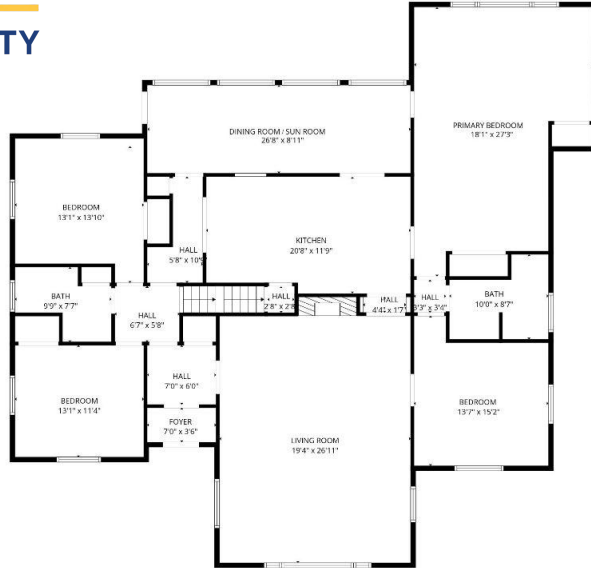

www.clearskyimagery.com

BELOIT

AUCTION & REALTY

BeloitAuction.com
David Allen - (608) 333-4586

1671 Indian Road
Beloit, WI 53511

GROSS INTERNAL AREA
MAIN LEVEL: 2326 sq ft, UPPER LEVEL: 584 sq ft
LOWER LEVEL: 1138 sq ft, GARAGE: 786 sq ft (excluded)
TOTAL: 4048 sq ft
SIZES AND DIMENSIONS ARE APPROXIMATE, ACTUAL MAY VARY.

ClearSky
www.clearskyimagery.com

BELOIT

AUCTION & REALTY

BeloitAuction.com
David Allen - (608) 333-4586

1671 Indian Road
Beloit, WI 53511

GROSS INTERNAL AREA
MAIN LEVEL: 2326 sq ft, UPPER LEVEL: 584 sq ft
LOWER LEVEL: 1138 sq ft, GARAGE: 786 sq ft (excluded)
TOTAL: 4048 sq ft
SIZES AND DIMENSIONS ARE APPROXIMATE, ACTUAL MAY VARY.