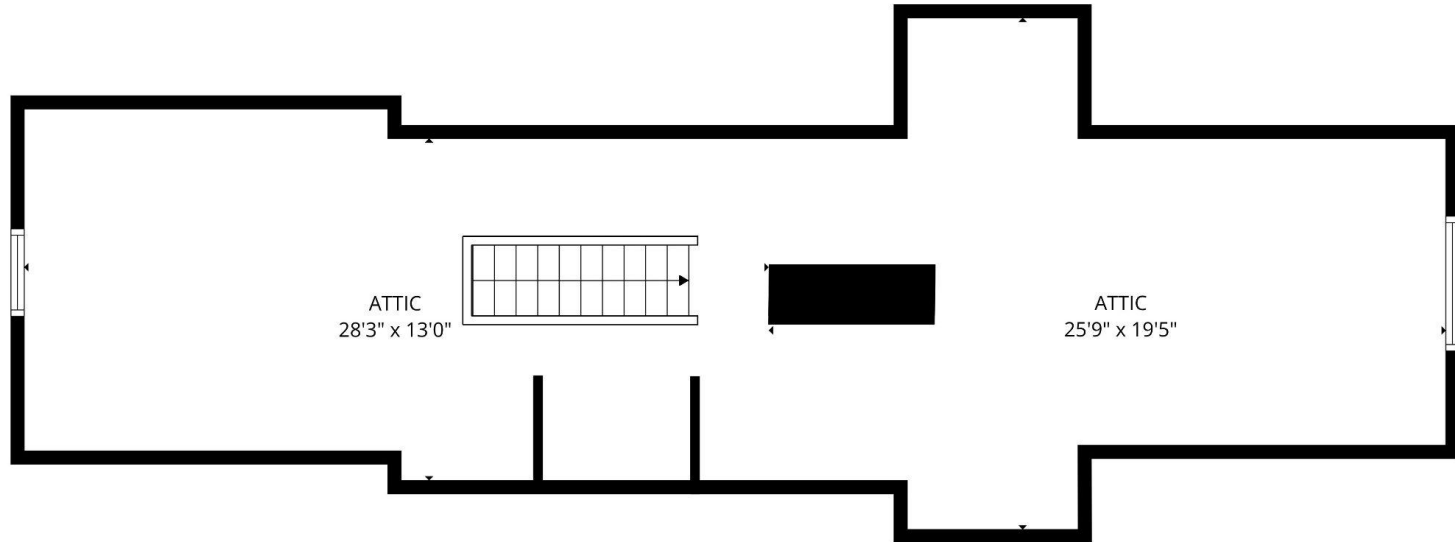

BELOIT

AUCTION & REALTY

BeloitAuction.com
David Allen - (608) 333-4586

1671 Indian Road
Beloit, WI 53511

GROSS INTERNAL AREA
MAIN LEVEL: 2326 sq ft, UPPER LEVEL: 584 sq ft
LOWER LEVEL: 1138 sq ft, GARAGE: 786 sq ft (excluded)
TOTAL: 4048 sq ft
SIZES AND DIMENSIONS ARE APPROXIMATE, ACTUAL MAY VARY.

www.clearskyimagery.com

BELOIT

AUCTION & REALTY

BeloitAuction.com
David Allen - (608) 333-4586

1671 Indian Road
Beloit, WI 53511

GROSS INTERNAL AREA
MAIN LEVEL: 2326 sq ft, UPPER LEVEL: 584 sq ft
LOWER LEVEL: 1138 sq ft, GARAGE: 786 sq ft (excluded)
TOTAL: 4048 sq ft
SIZES AND DIMENSIONS ARE APPROXIMATE, ACTUAL MAY VARY.

ClearSky
www.clearskyimagery.com

BELOIT

AUCTION & REALTY

BeloitAuction.com
David Allen - (608) 333-4586

1671 Indian Road
Beloit, WI 53511

GROSS INTERNAL AREA
MAIN LEVEL: 2326 sq ft, UPPER LEVEL: 584 sq ft
LOWER LEVEL: 1138 sq ft, GARAGE: 786 sq ft (excluded)
TOTAL: 4048 sq ft
SIZES AND DIMENSIONS ARE APPROXIMATE, ACTUAL MAY VARY.